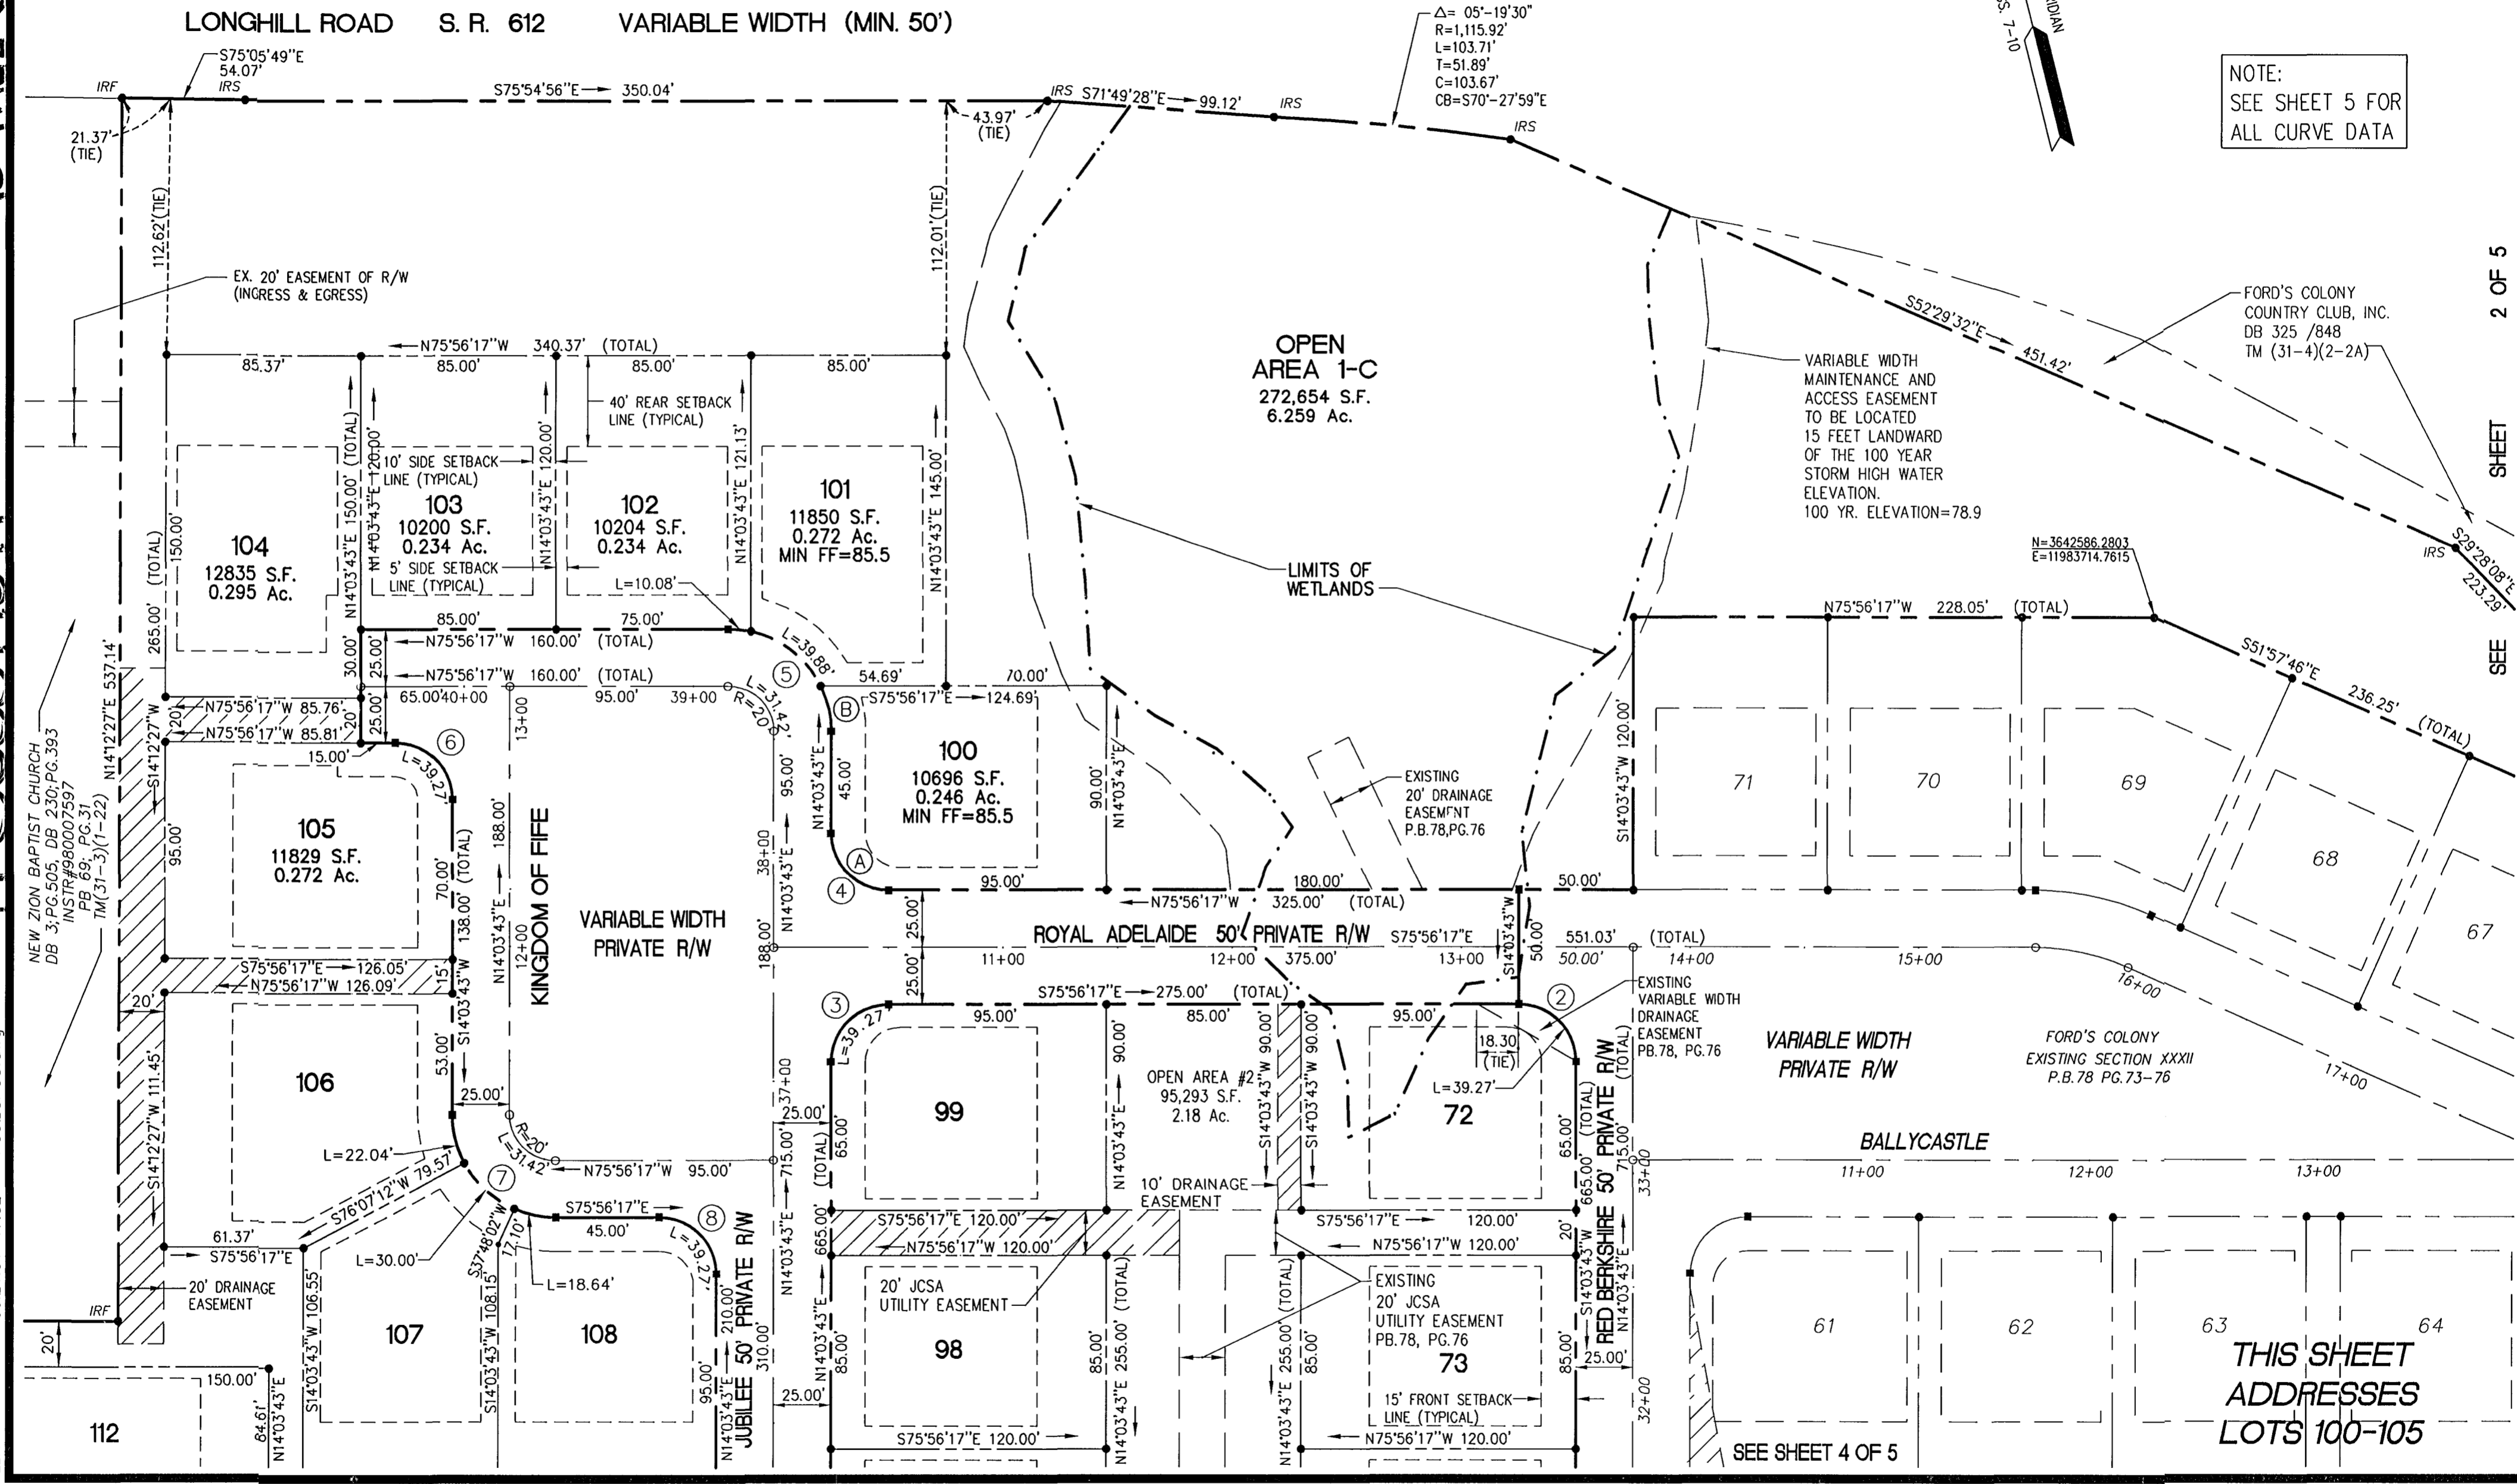

90 PAGE 50

#036017011

LBA 06.21.01-17:02 FC32CP03.dwg

NOTE:
SEE SHEET 5 FOR
ALL CURVE DATA

**THIS SHEET
ADDRESSES
LOTS 100-105**

5248 Olde Towne Road, Suite 1
Williamsburg, Virginia 23188
(757) 253-0040
Fax (757) 220-8994

**PLAT OF SUBDIVISION
SECTION XXII
LOTS 72 - 78, 93 - 129
FORD'S COLONY
AT WILLIAMSBURG**

POWHATAN DISTRICT JAMES CITY COUNTY VIRGINIA

City of Williamsburg & County of James City		Circuit Court: This PLAT was recorded on 9 June 2003	
at 1:08 AM/PM, PB 90 PG 48-52		DOCUMENT # 030017011	
BETSY B. WOOLRIDGE, CLERK		Betsy B. Woolridge Clerk	
No.	DATE	REVISION / COMMENT / NOTE	BY

Designed CBR	Drawn AES
Scale 1"=50'	Date 6/22/01
Project No. 5652-32C	
Drawing No. 3 OF 5	

2 OF 5 SHEET SEE