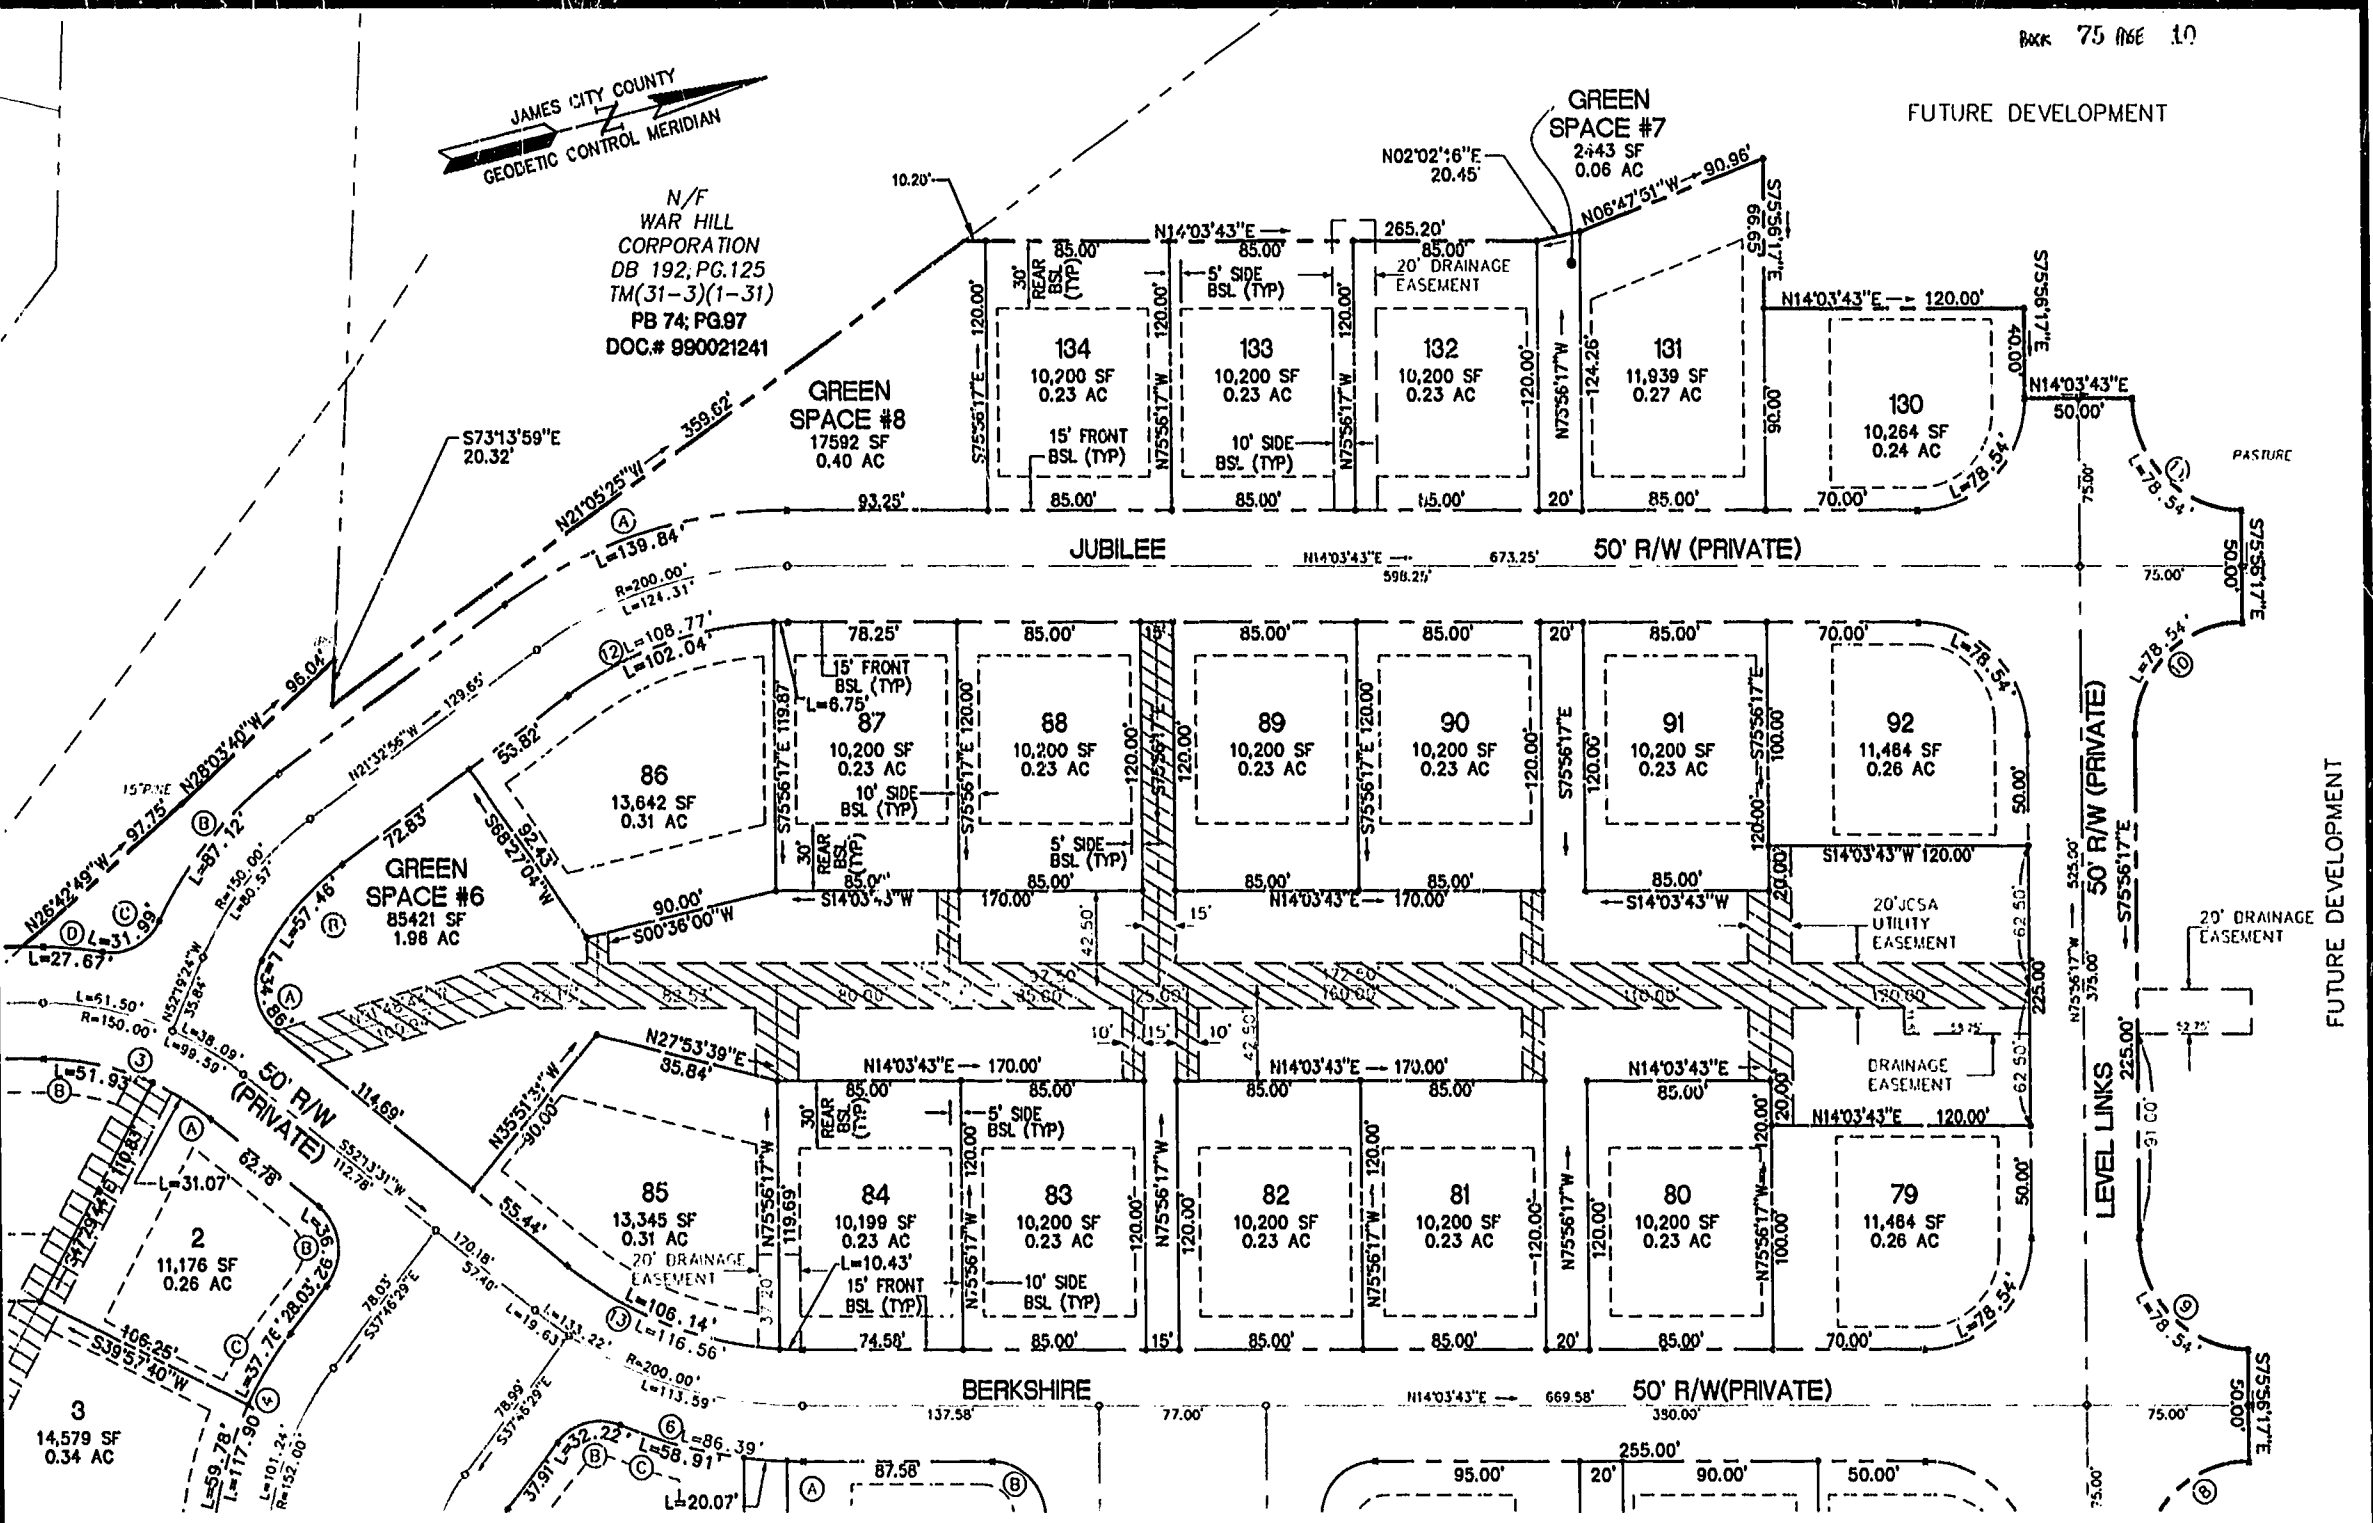

N/F
WAR HILL
CORPORATION
DB 192, PG. 125
TM(31-3)(1-31)
PB 74; PG. 97
DOC.# 990021241

GREEN
SPACE #8
17592 SF
0.40 AC

GREEN
SPACE #7
2143 SF
0.06 AC

FUTURE DEVELOPMENT

SEE SHEET 2 OF 4

SEE SHEET 3 OF 4

PLAT RECORDED IN
P.L. NO. 75 PAGE 1-10

08.10.99-09.28 FC:324P04.dwg PCS

5248 Olde Towne Road, Suite 1
Williamsburg, Virginia 23188
(757) 253-0040
Fax (757) 220-8994

PLAT OF SUBDIVISION
SECTION XXXII
LOTS 1 - 26, 79-92 AND 130-134
**FORD'S COLONY
@ WILLIAMSBURG**
POWhatan DISTRICT JAMES CITY COUNTY VIRGINIA

No.	DATE	REVISION / COMMENT / NOTE	BY

Designed CBR	Drawn TCS
Scale 1"=50'	Date 8/05/99
Project No. 5652-32	
Drawing No. 4 OF 4	