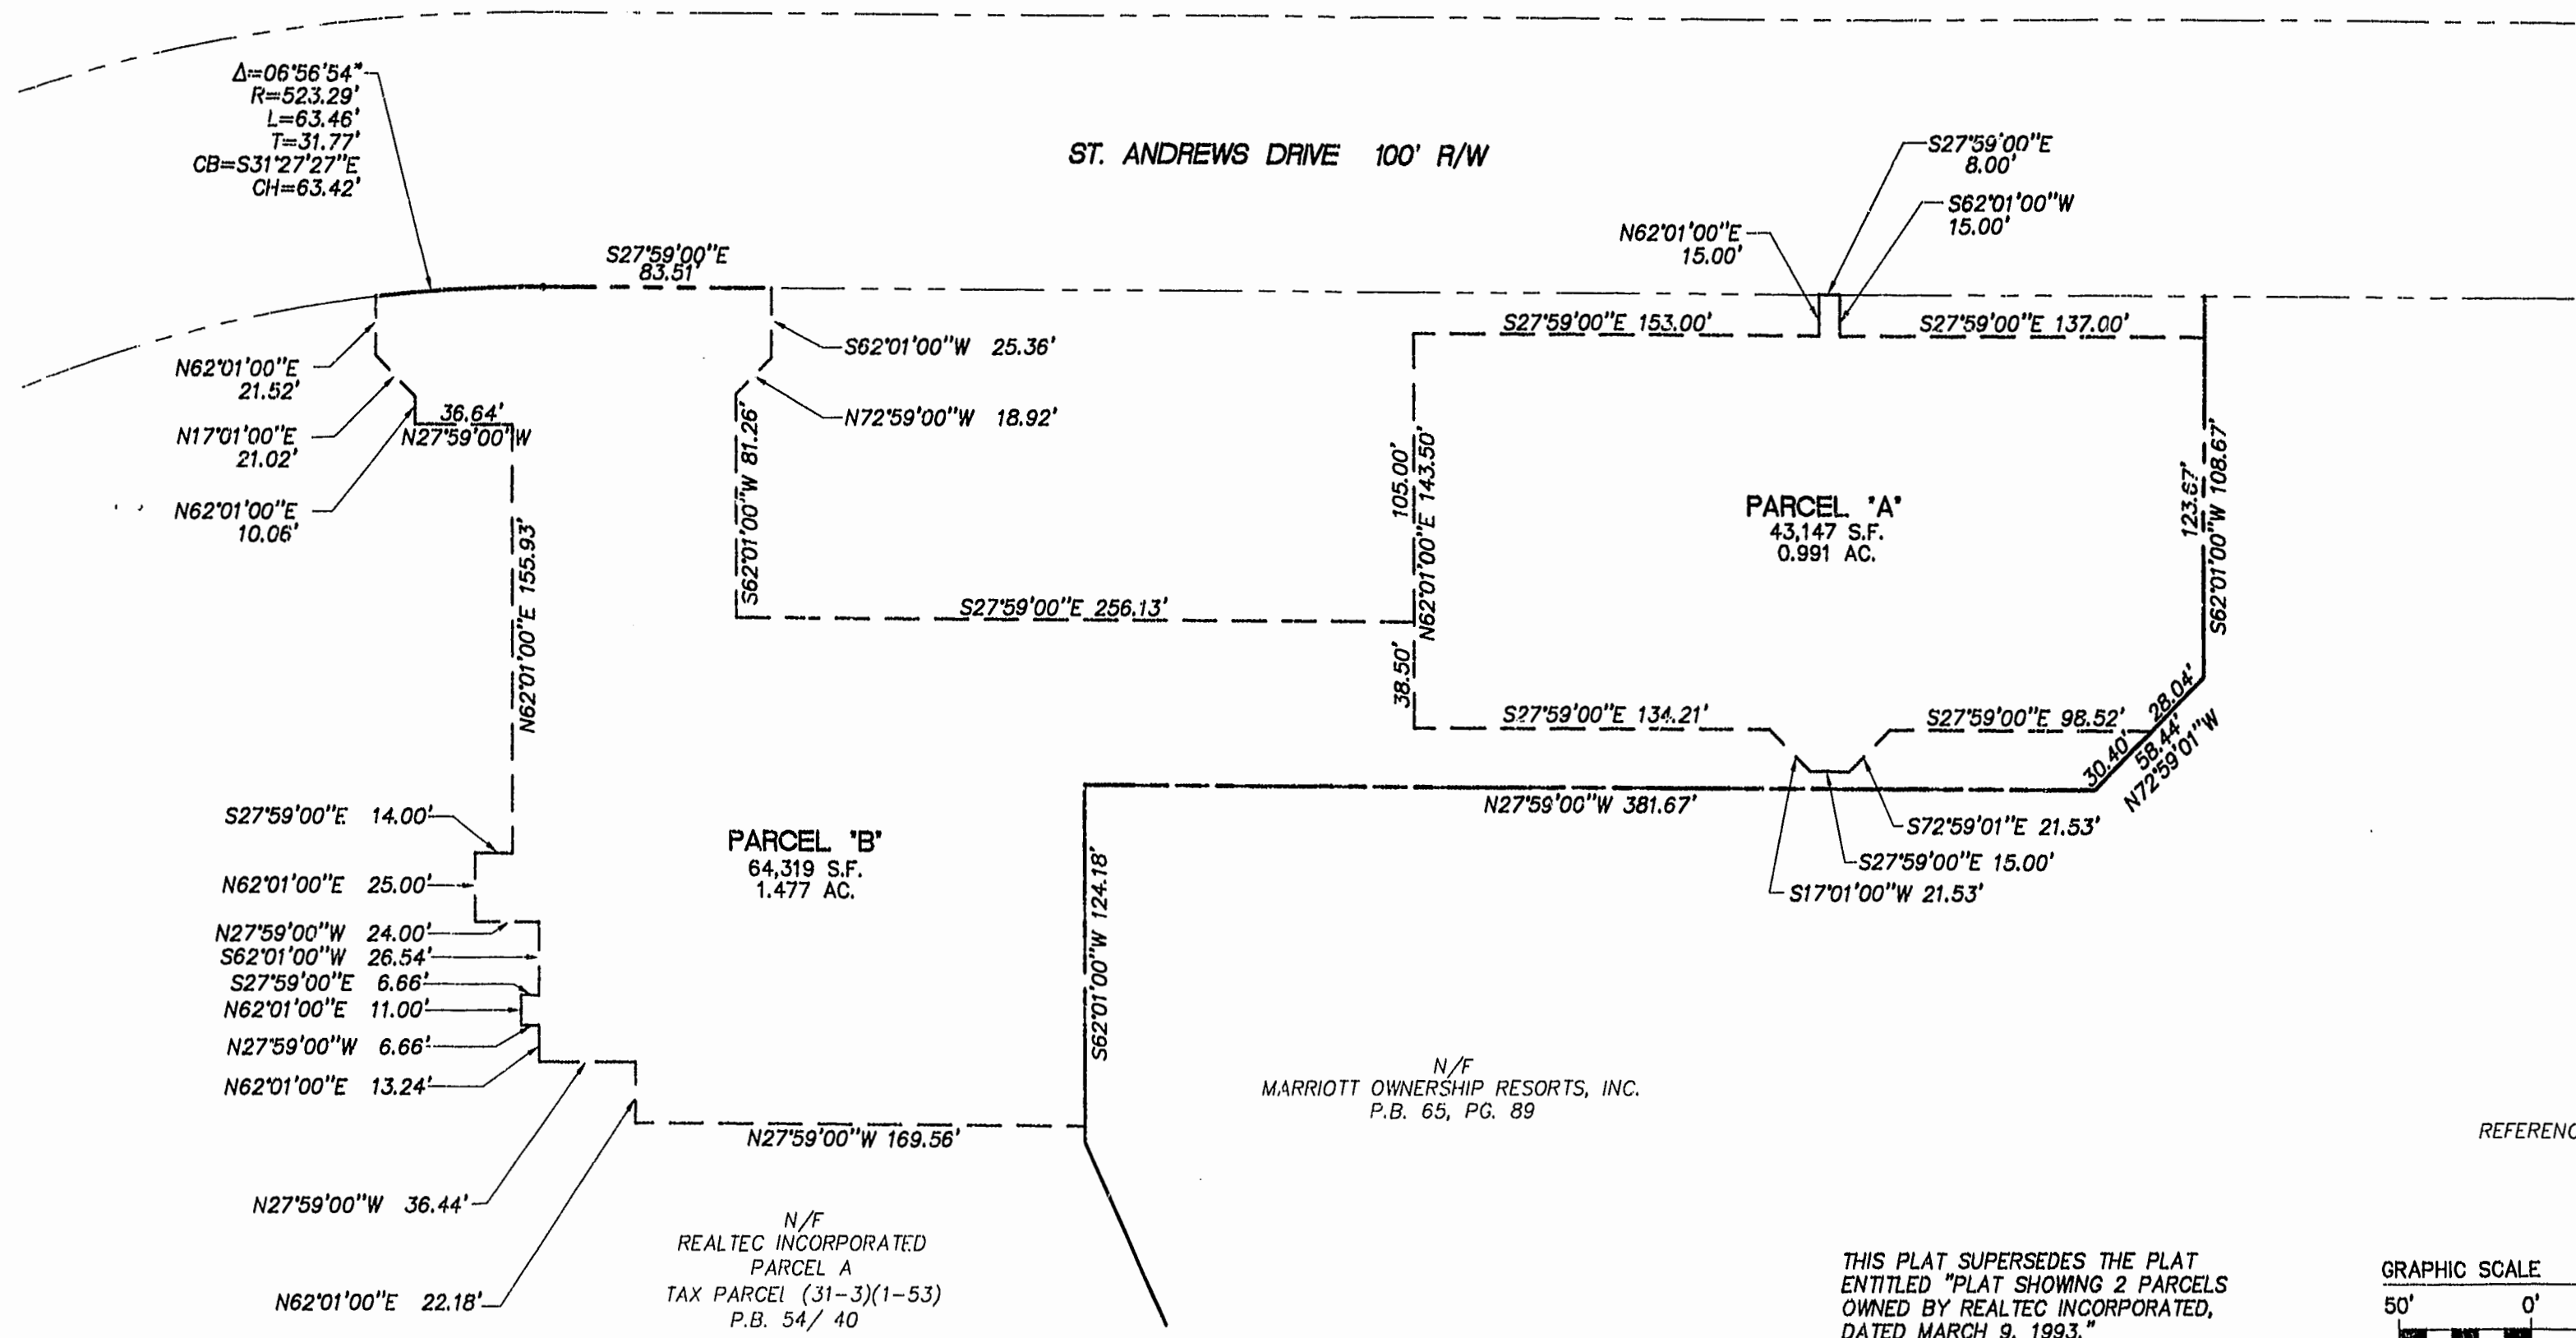

PARCEL AREAS

PARCEL 'A'	43,147 S.F.±	0.991 AC.±
PARCEL 'B'	64,319 S.F.±	1.477 AC.±
TOTAL AREA	107,466 S.F.±	2.468 AC.±

N/F
 MARRIOTT'S MANOR CLUB AT FORD'S COLONY
 MARRIOTT OWNERSHIP RESORTS, INC.
 P.B. 53/27
 PB 57/42
 PB 57/43-51

REFERENCES: PB 40/63
 PB 46/79
 PB 54/40
 PB 44/36

THIS PLAT SUPERSEDES THE PLAT ENTITLED "PLAT SHOWING 2 PARCELS OWNED BY REALTEC INCORPORATED, DATED MARCH 9, 1993."
 Recorded 11 day of Dec. 1999
 DOCUMENT # 99-027-0644

12.11.98 09:42:33 p.03.dwg

5248 Olde Towne Road, Suite 1
 Williamsburg, Virginia 23188
 (757) 253-0040
 Fax (757) 220-8994

PLAT SHOWING 2 PARCELS OWNED BY REALTEC INCORPORATED

POWhatan DISTRICT JAMES CITY COUNTY VIRGINIA

PLAT RECORDED IN		
P.B. NO. 71 PAGE 66		
No.	DATE	REVISION / COMMENT / NOTE

Designed SOW	Drawn EAW
Scale 1" = 50'	Date 12/11/98
Project No. 7739	
Drawing No. 1 OF 1	