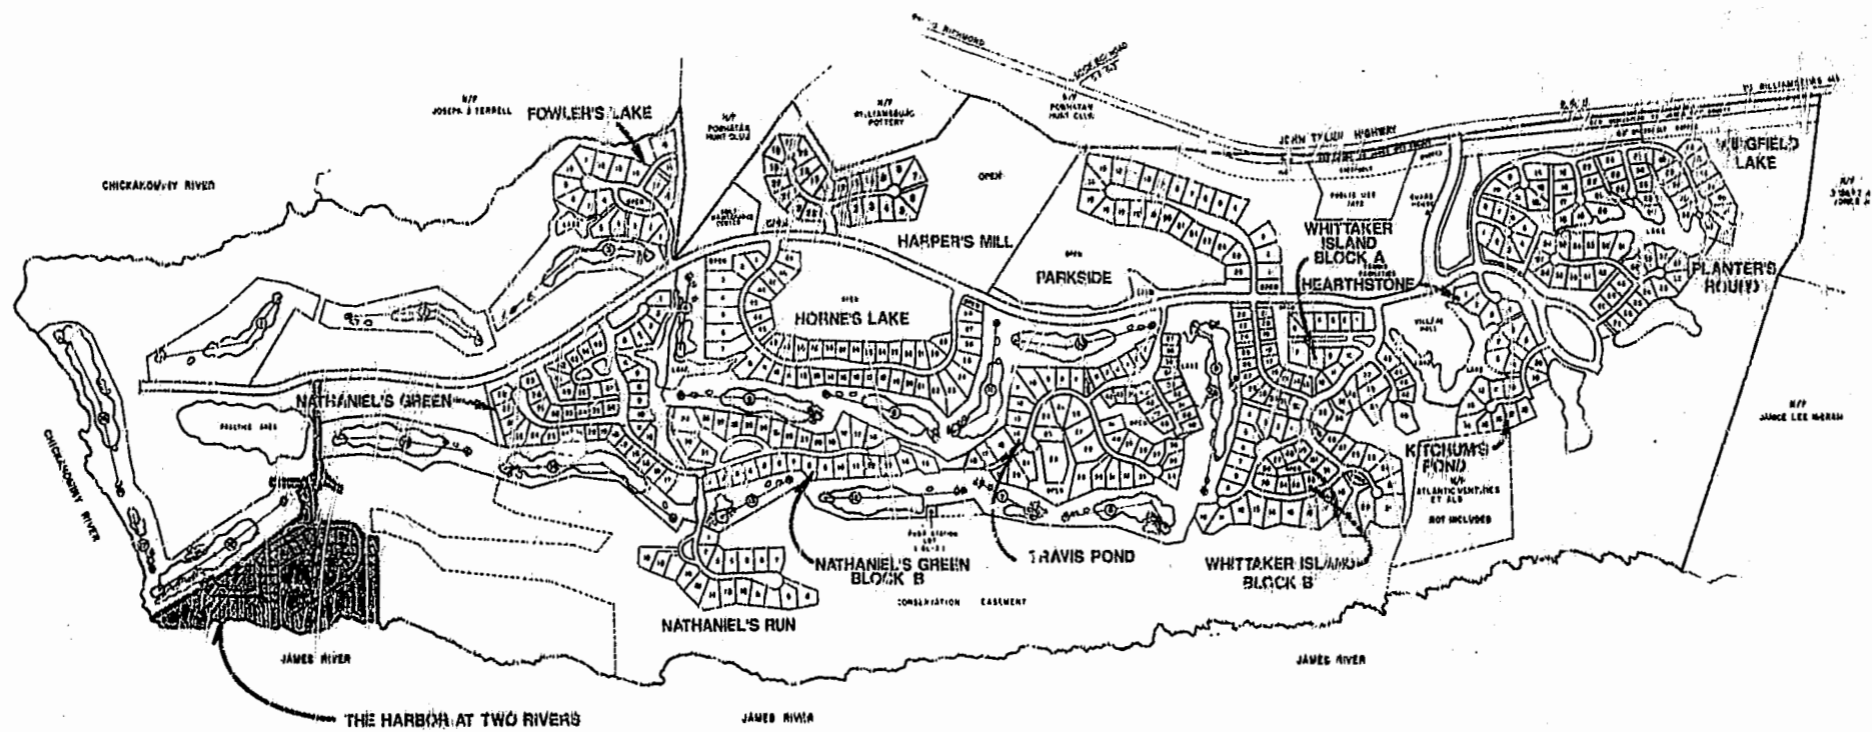

THE GOVERNOR'S LAND

At Two Rivers

11/13/95
Approved by City Council 11/13/95
11/13/95

5248 Olde Towne Road, Suite 1
 Williamsburg, Virginia 23168
 (804) 253-0040
 Fax (804) 220-8994

AMENDED PLAT OF
 THE HARBOR AT TWO RIVERS
THE GOVERNOR'S LAND
At Two Rivers
 POWHATAN DISTRICT JAMES CITY COUNTY VIRGINIA

No.	DATE	REVISION / COMMENT / NOTE

Designed AES	Drawn AES
Scale 1"=100'	DATE OCT 1995
Project No. 7173	
Drawing No. 2 of 6	