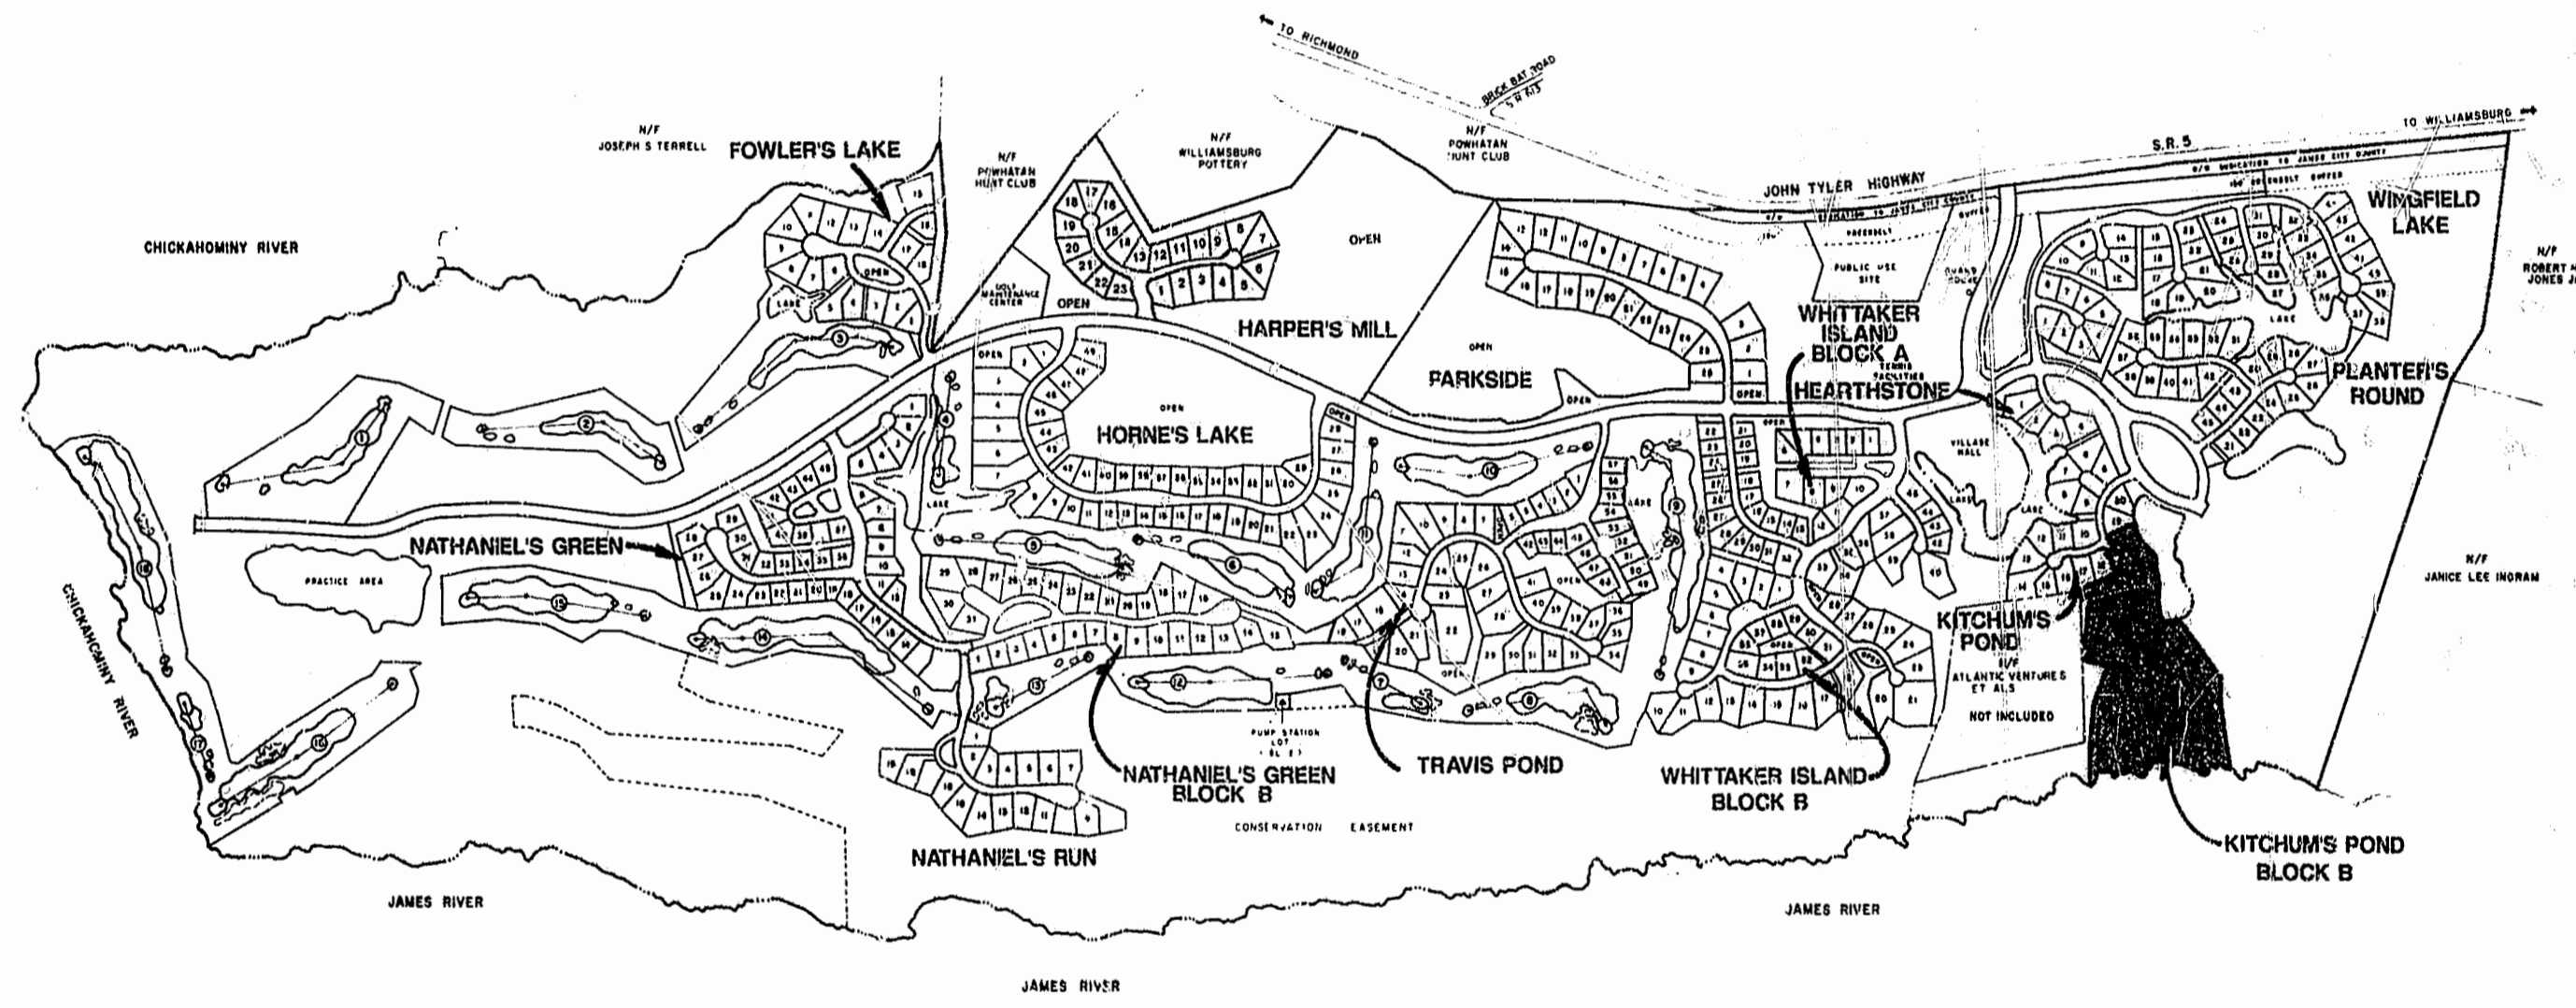

THE GOVERNOR'S LAND

At Two Rivers

5248 Olde Towne Road, Suite 1
 Williamsburg, Virginia 23188
 (804) 253-0040
 Fax (804) 220-8994

PLAT OF
 KITCHUM'S POND - BLOCK 'B'
 THE GOVERNOR'S LAND
At Two Rivers
 POWHATAN DISTRICT JAMES CITY COUNTY VIRGINIA

11:03 Am
 6/28
 7/28
 10/19/94

No.	DATE	REVISION / COMMENT / NOTE	BY

Designed AES	Drawn AES
Scale 1"=1000'	Date JULY, 1994
Project No. 7173	
Drawing No. 2 OF 4	