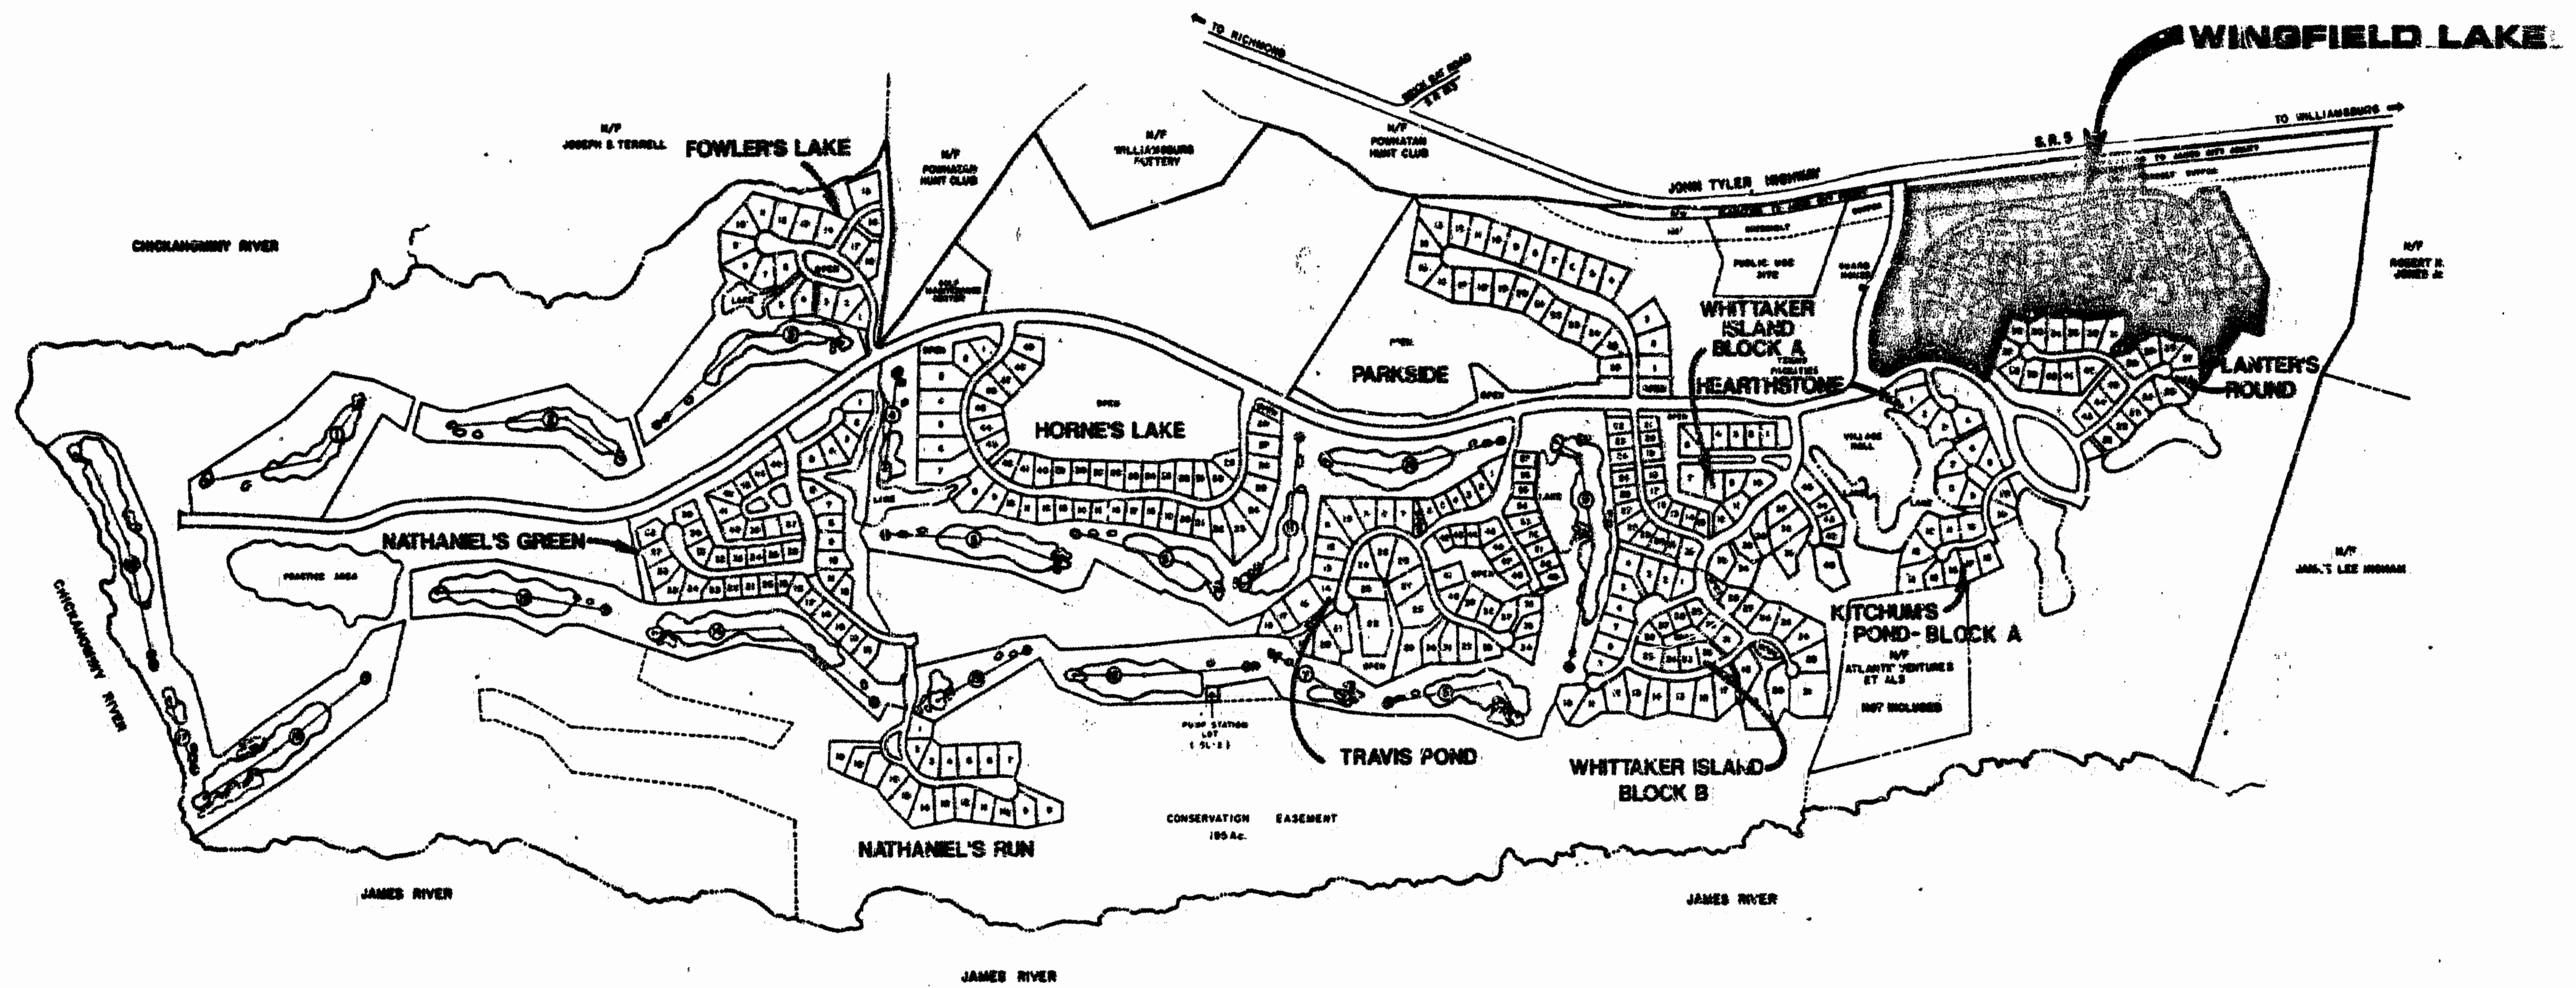

THE GOVERNOR'S LAND

At Two Rivers

Graphic Scale in Feet

5248 Old Towne Road, Suite 1
 Williamsburg, Virginia 23188
 (804) 253-0040
 Fax (804) 220-8994

PLAT OF
 WINGFIELD LAKE
 THE
GOVERNOR'S LAND
At Two Rivers

POWHEATAN DISTRICT JAMES CITY COUNTY VIRGINIA

NO.	DATE	REVISION / COMMENT / NOTE	BY

Designed AES	Drawn AES
Scale 1"=1000'	Date 5/21/83
Project No. 7173	
Drawing No. 2 of 5	