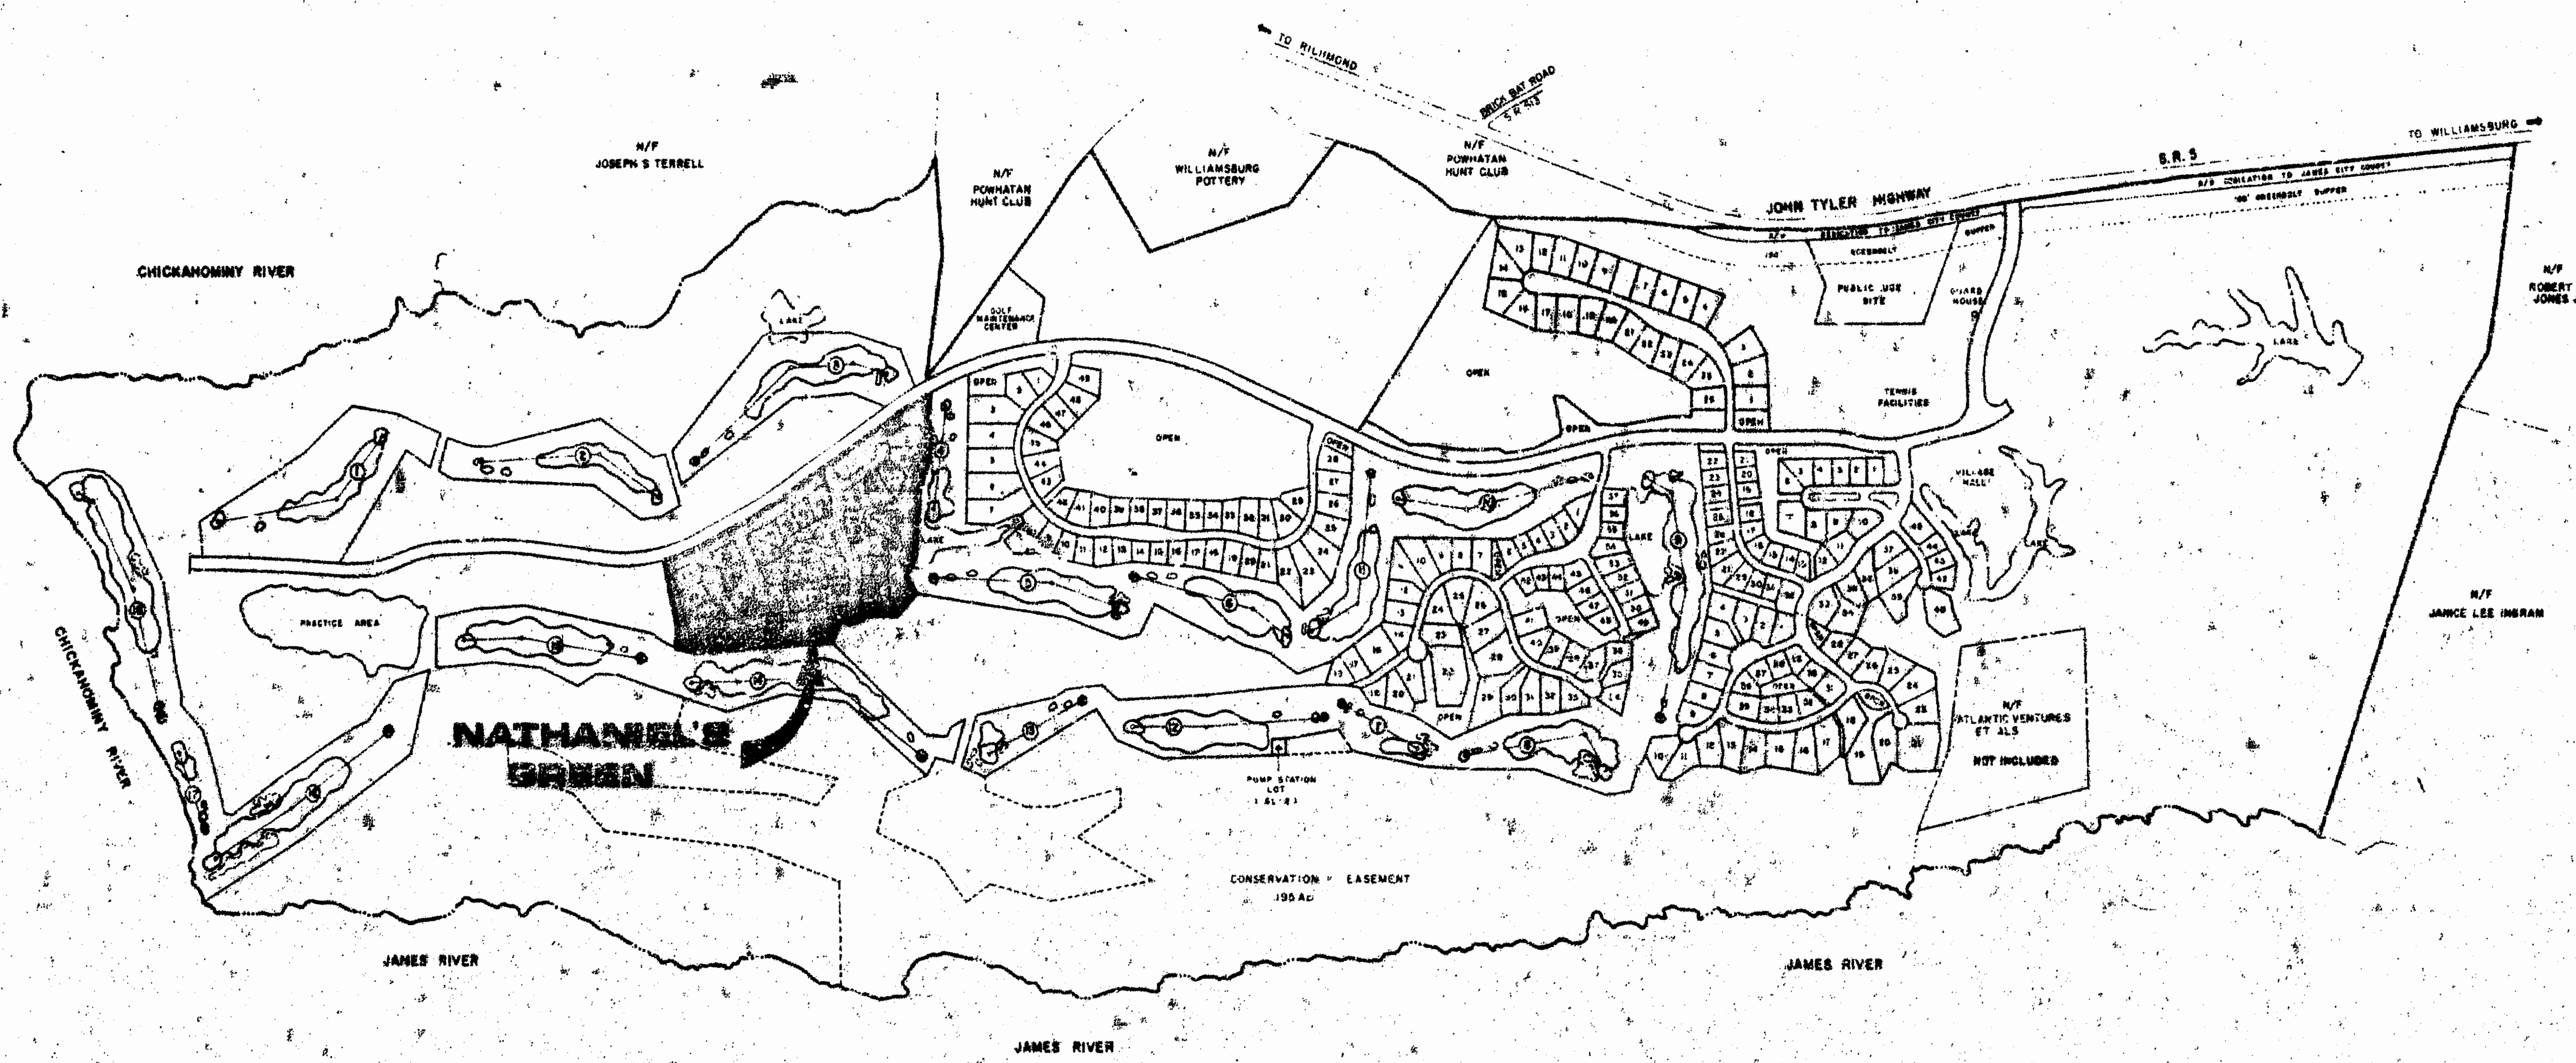

THE GOVERNOR'S LAND

At Two Rivers

5248 Olde Towne Road, Suite 1
 Williamsburg, Virginia 23188
 (804) 253-0040
 Fax (804) 220-8994

PLAT OF
NATHANIELS GREEN
THE GOVERNOR'S LAND
At Two Rivers
 POWHATAN DISTRICT JAMES CITY COUNTY VIRGINIA

NO.	DATE	REVISION / COMMENT / NOTE	BY

Designed AES	Drawn AES
Scale 1" = 1000'	Date MAY 1992
Project No. 7173	
Drawing No. 2 of 4	