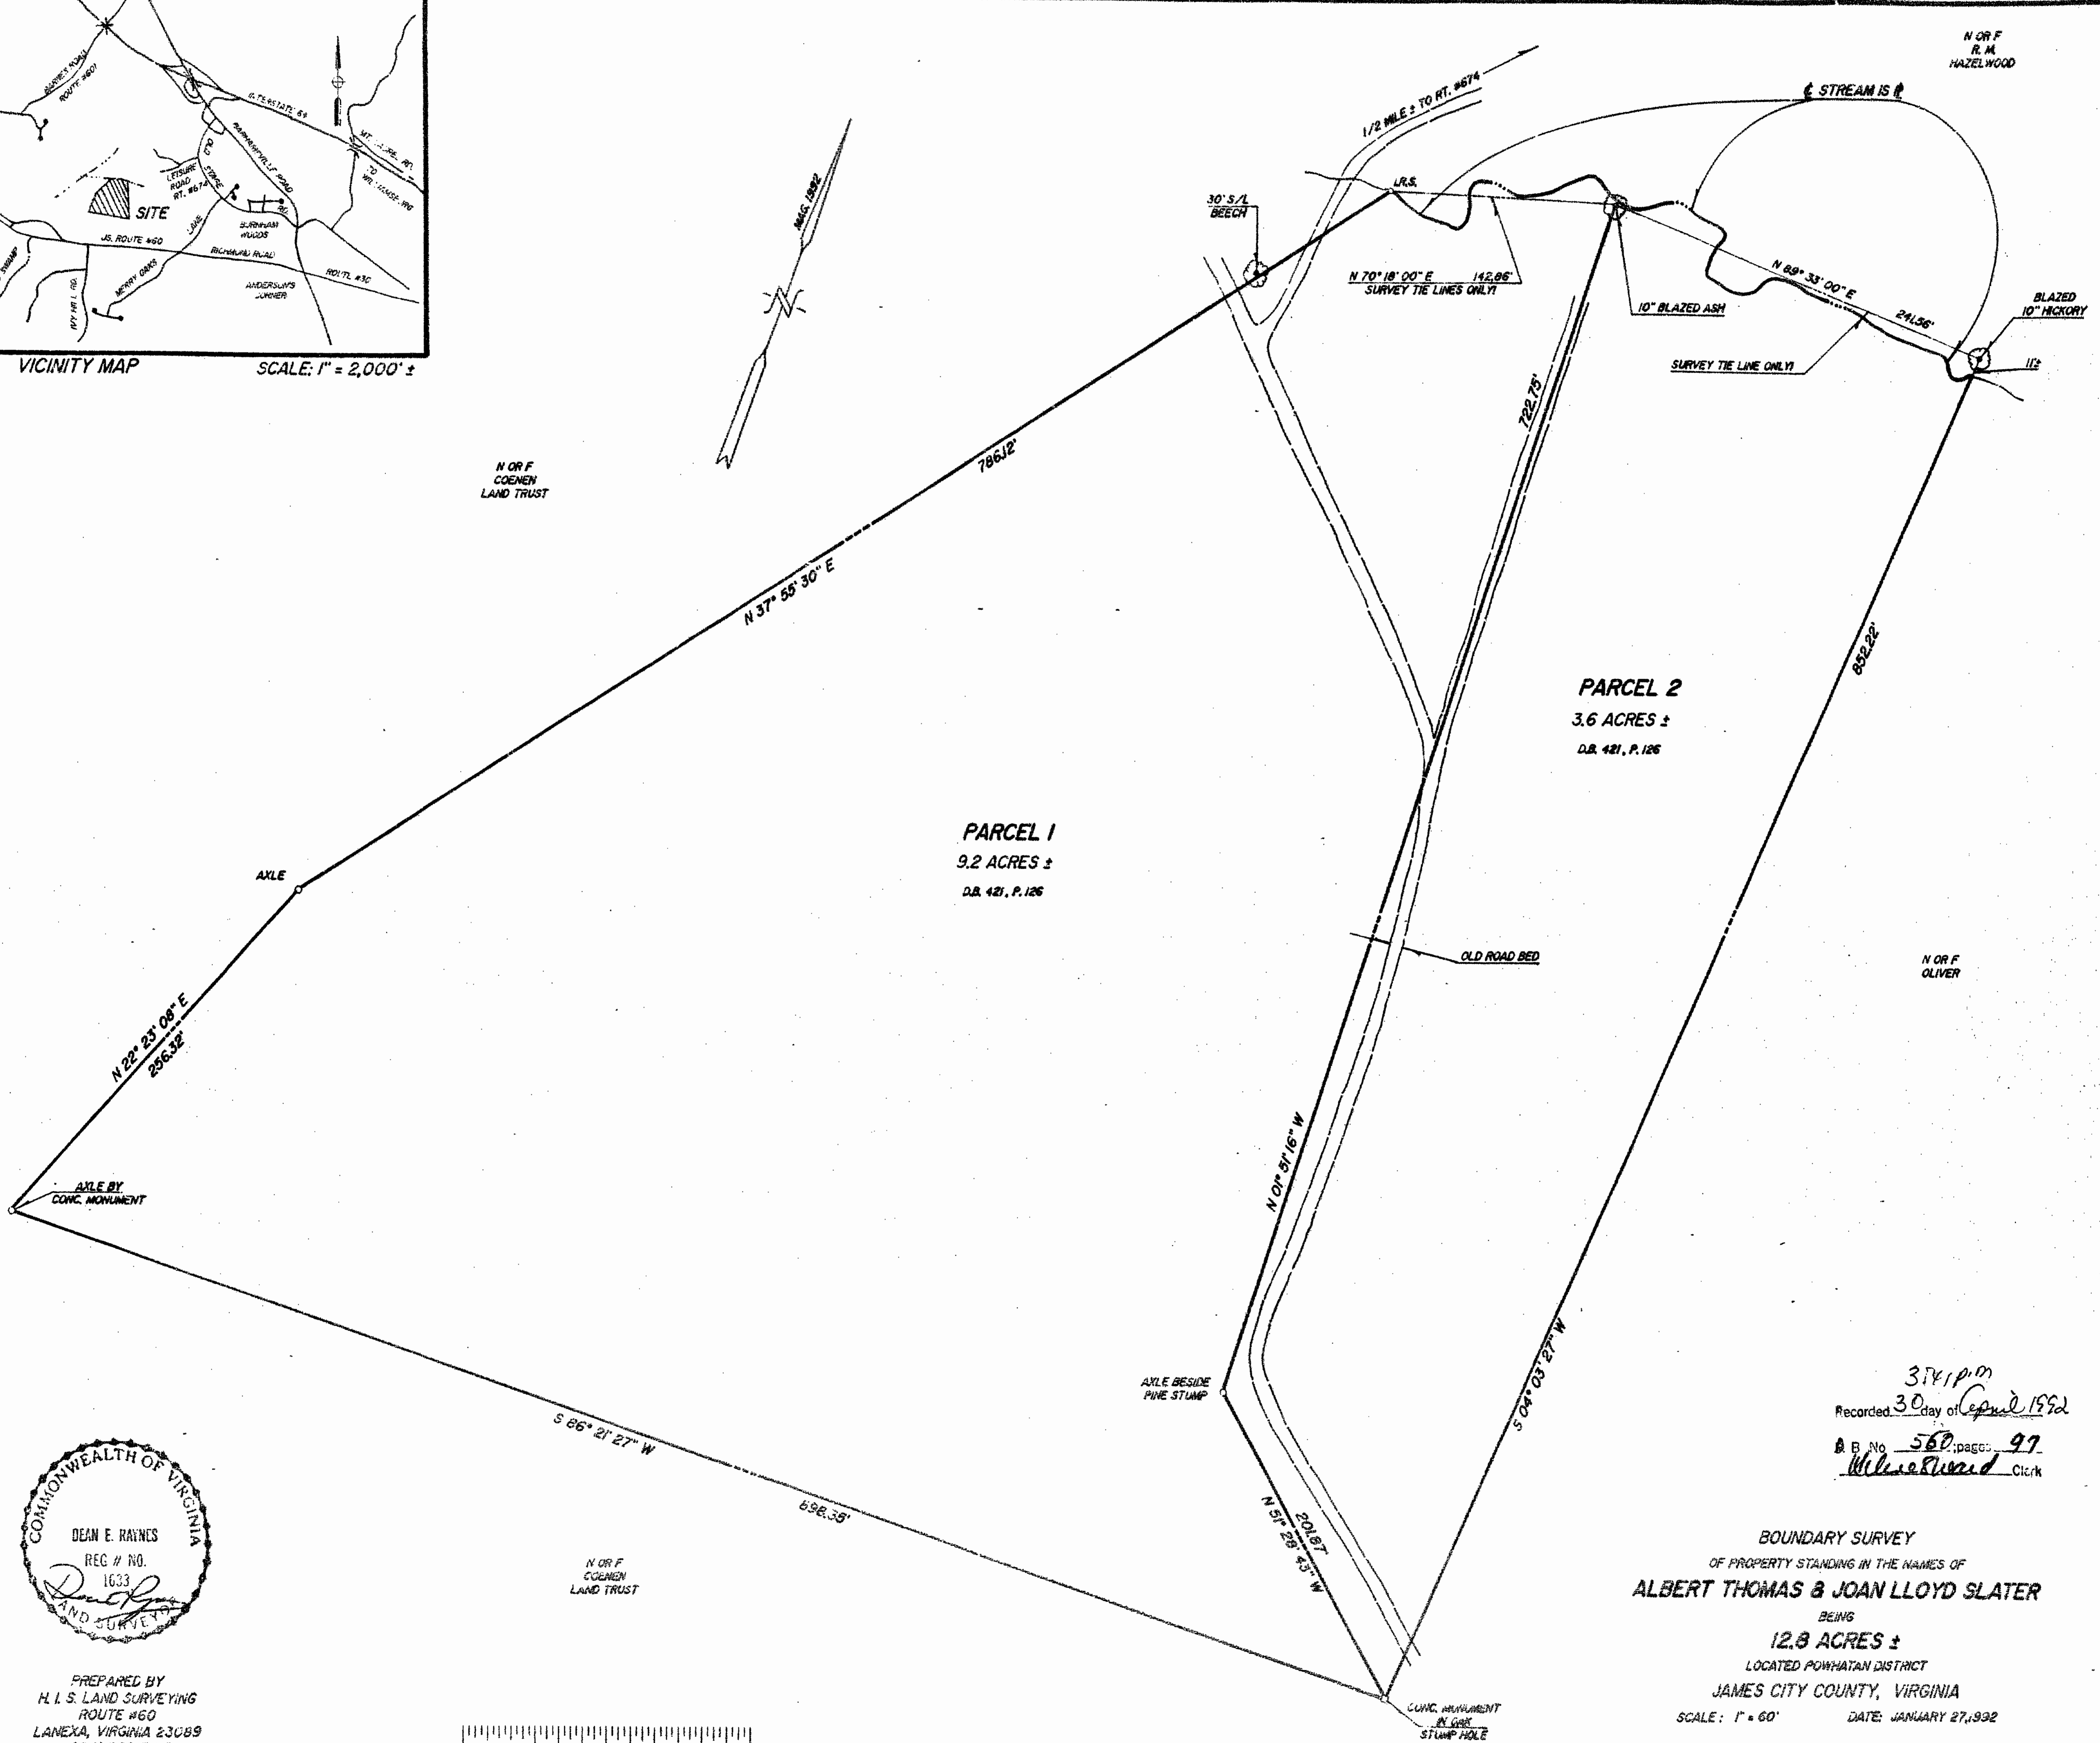

VICINITY MAP SCALE: 1" = 2,000' ±

PREPARED BY
H. I. S. LAND SURVEYING
ROUTE #60
LANEXA, VIRGINIA 23089
(804) 366-7017

374 p.m.
Recorded 30 day of April 1992
B.B. No. 560, page 97
W. L. Oliver Clerk

BOUNDARY SURVEY
OF PROPERTY STANDING IN THE NAMES OF
ALBERT THOMAS & JOAN LLOYD SLATER
BEING
12.8 ACRES ±
LOCATED POWHATAN DISTRICT
JAMES CITY COUNTY, VIRGINIA
SCALE: 1" = 60' DATE: JANUARY 27, 1992