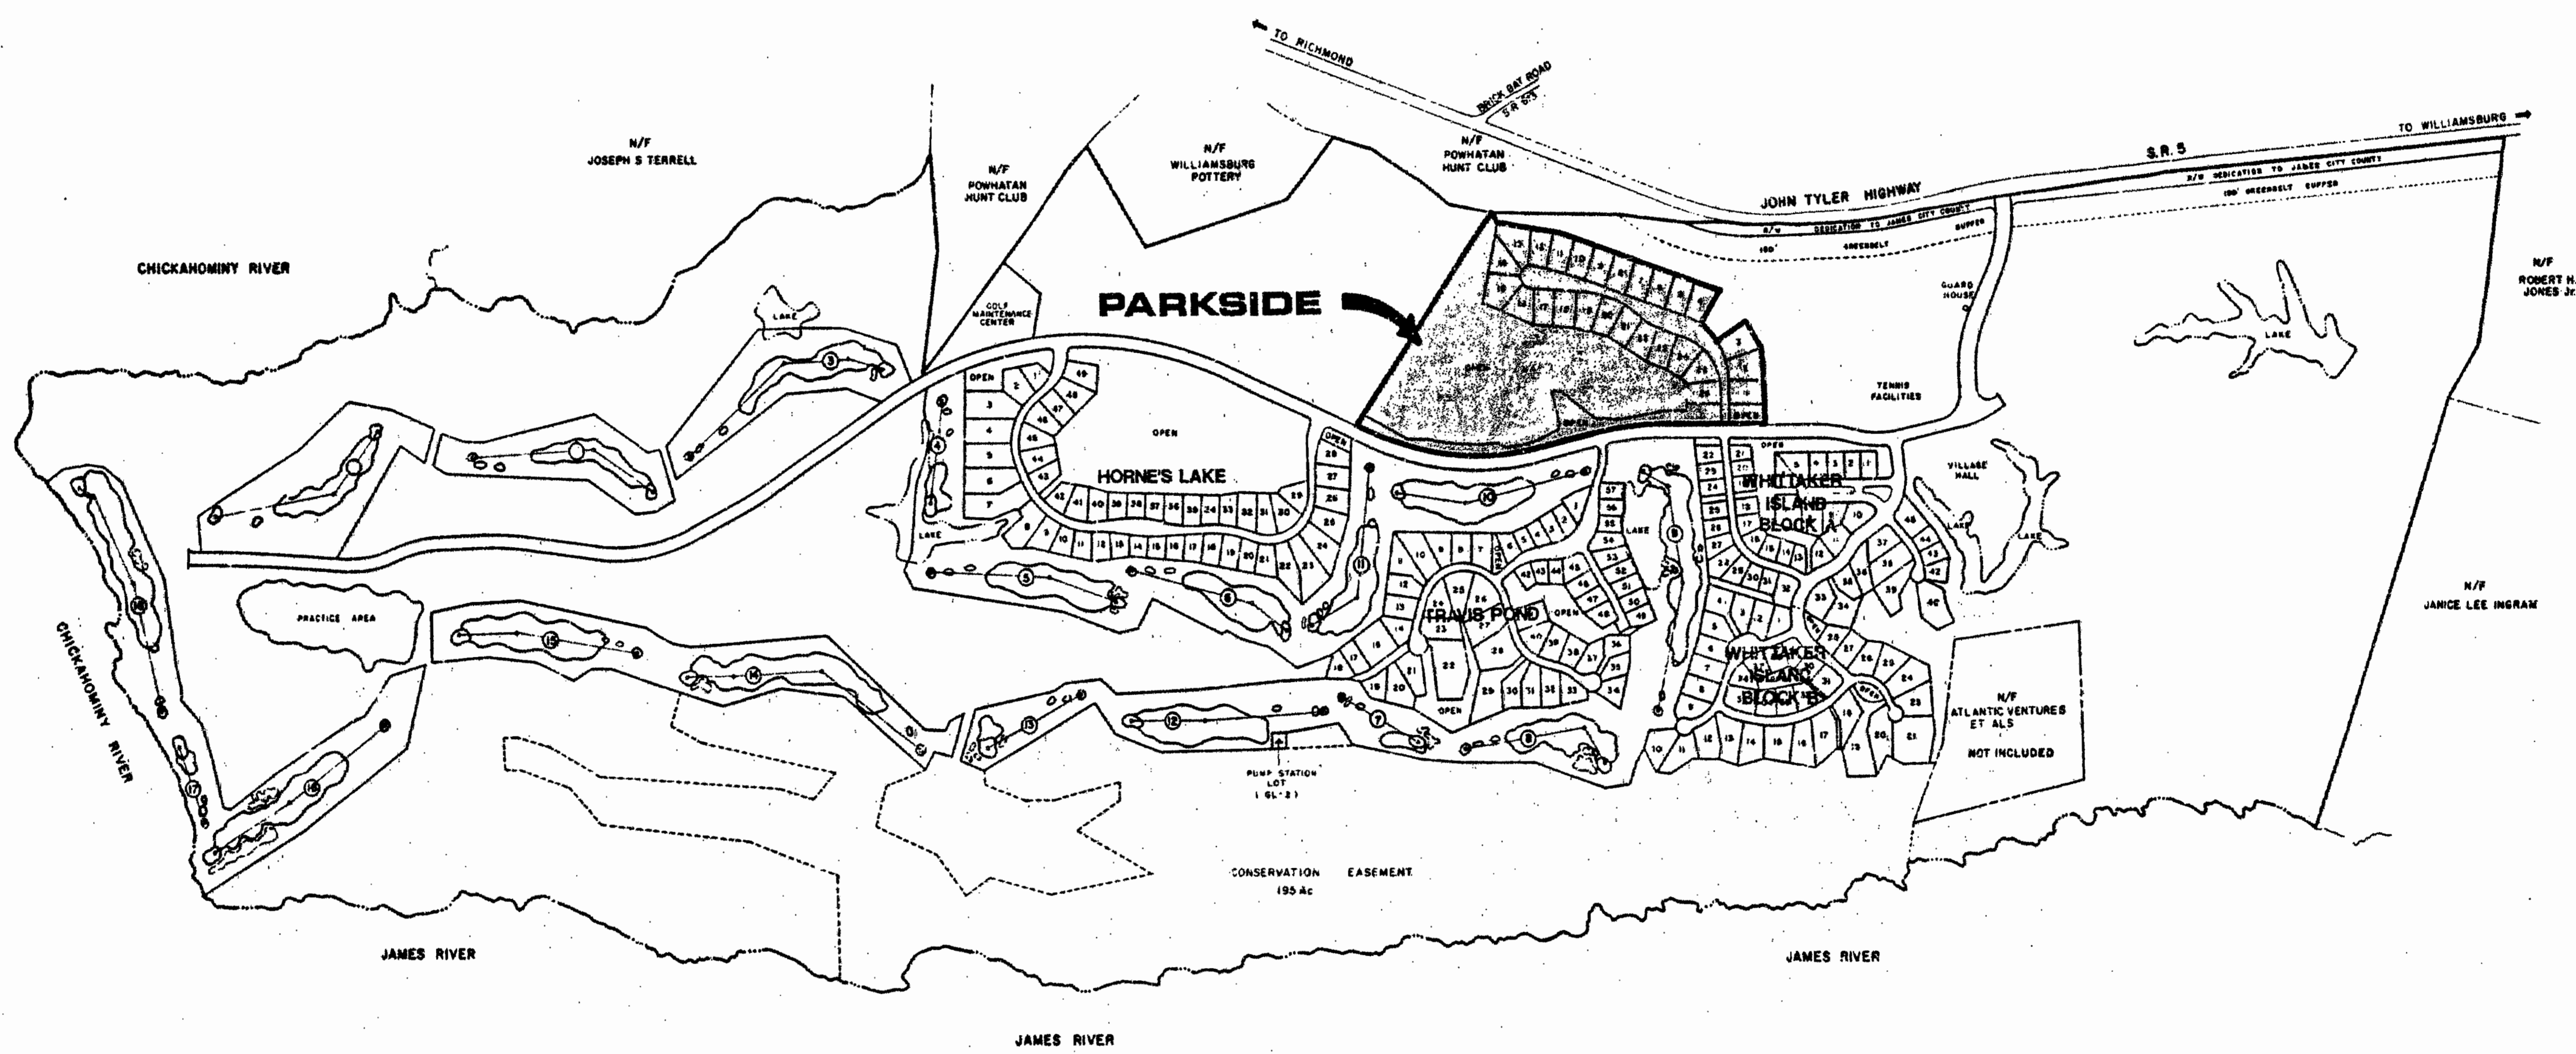

THE GOVERNOR'S LAND

At Two Rivers

5248 Olde Towne Road, Suite 1
 Williamsburg, Virginia 23188
 (804) 253-0040
 Fax (804) 220-8994

PLAT OF
 PARKSIDE
 THE
 GOVERNOR'S LAND
At Two Rivers
 POWHATAN DISTRICT JAMES CITY COUNTY VIRGINIA

NO.	DATE	REVISION / COMMENT / NOTE	BY

Designed AES	Drawn AES
Scale 1"=1000'	Date DEC. 1991
Project No. 7173	
Drawing No. 2 of 4	