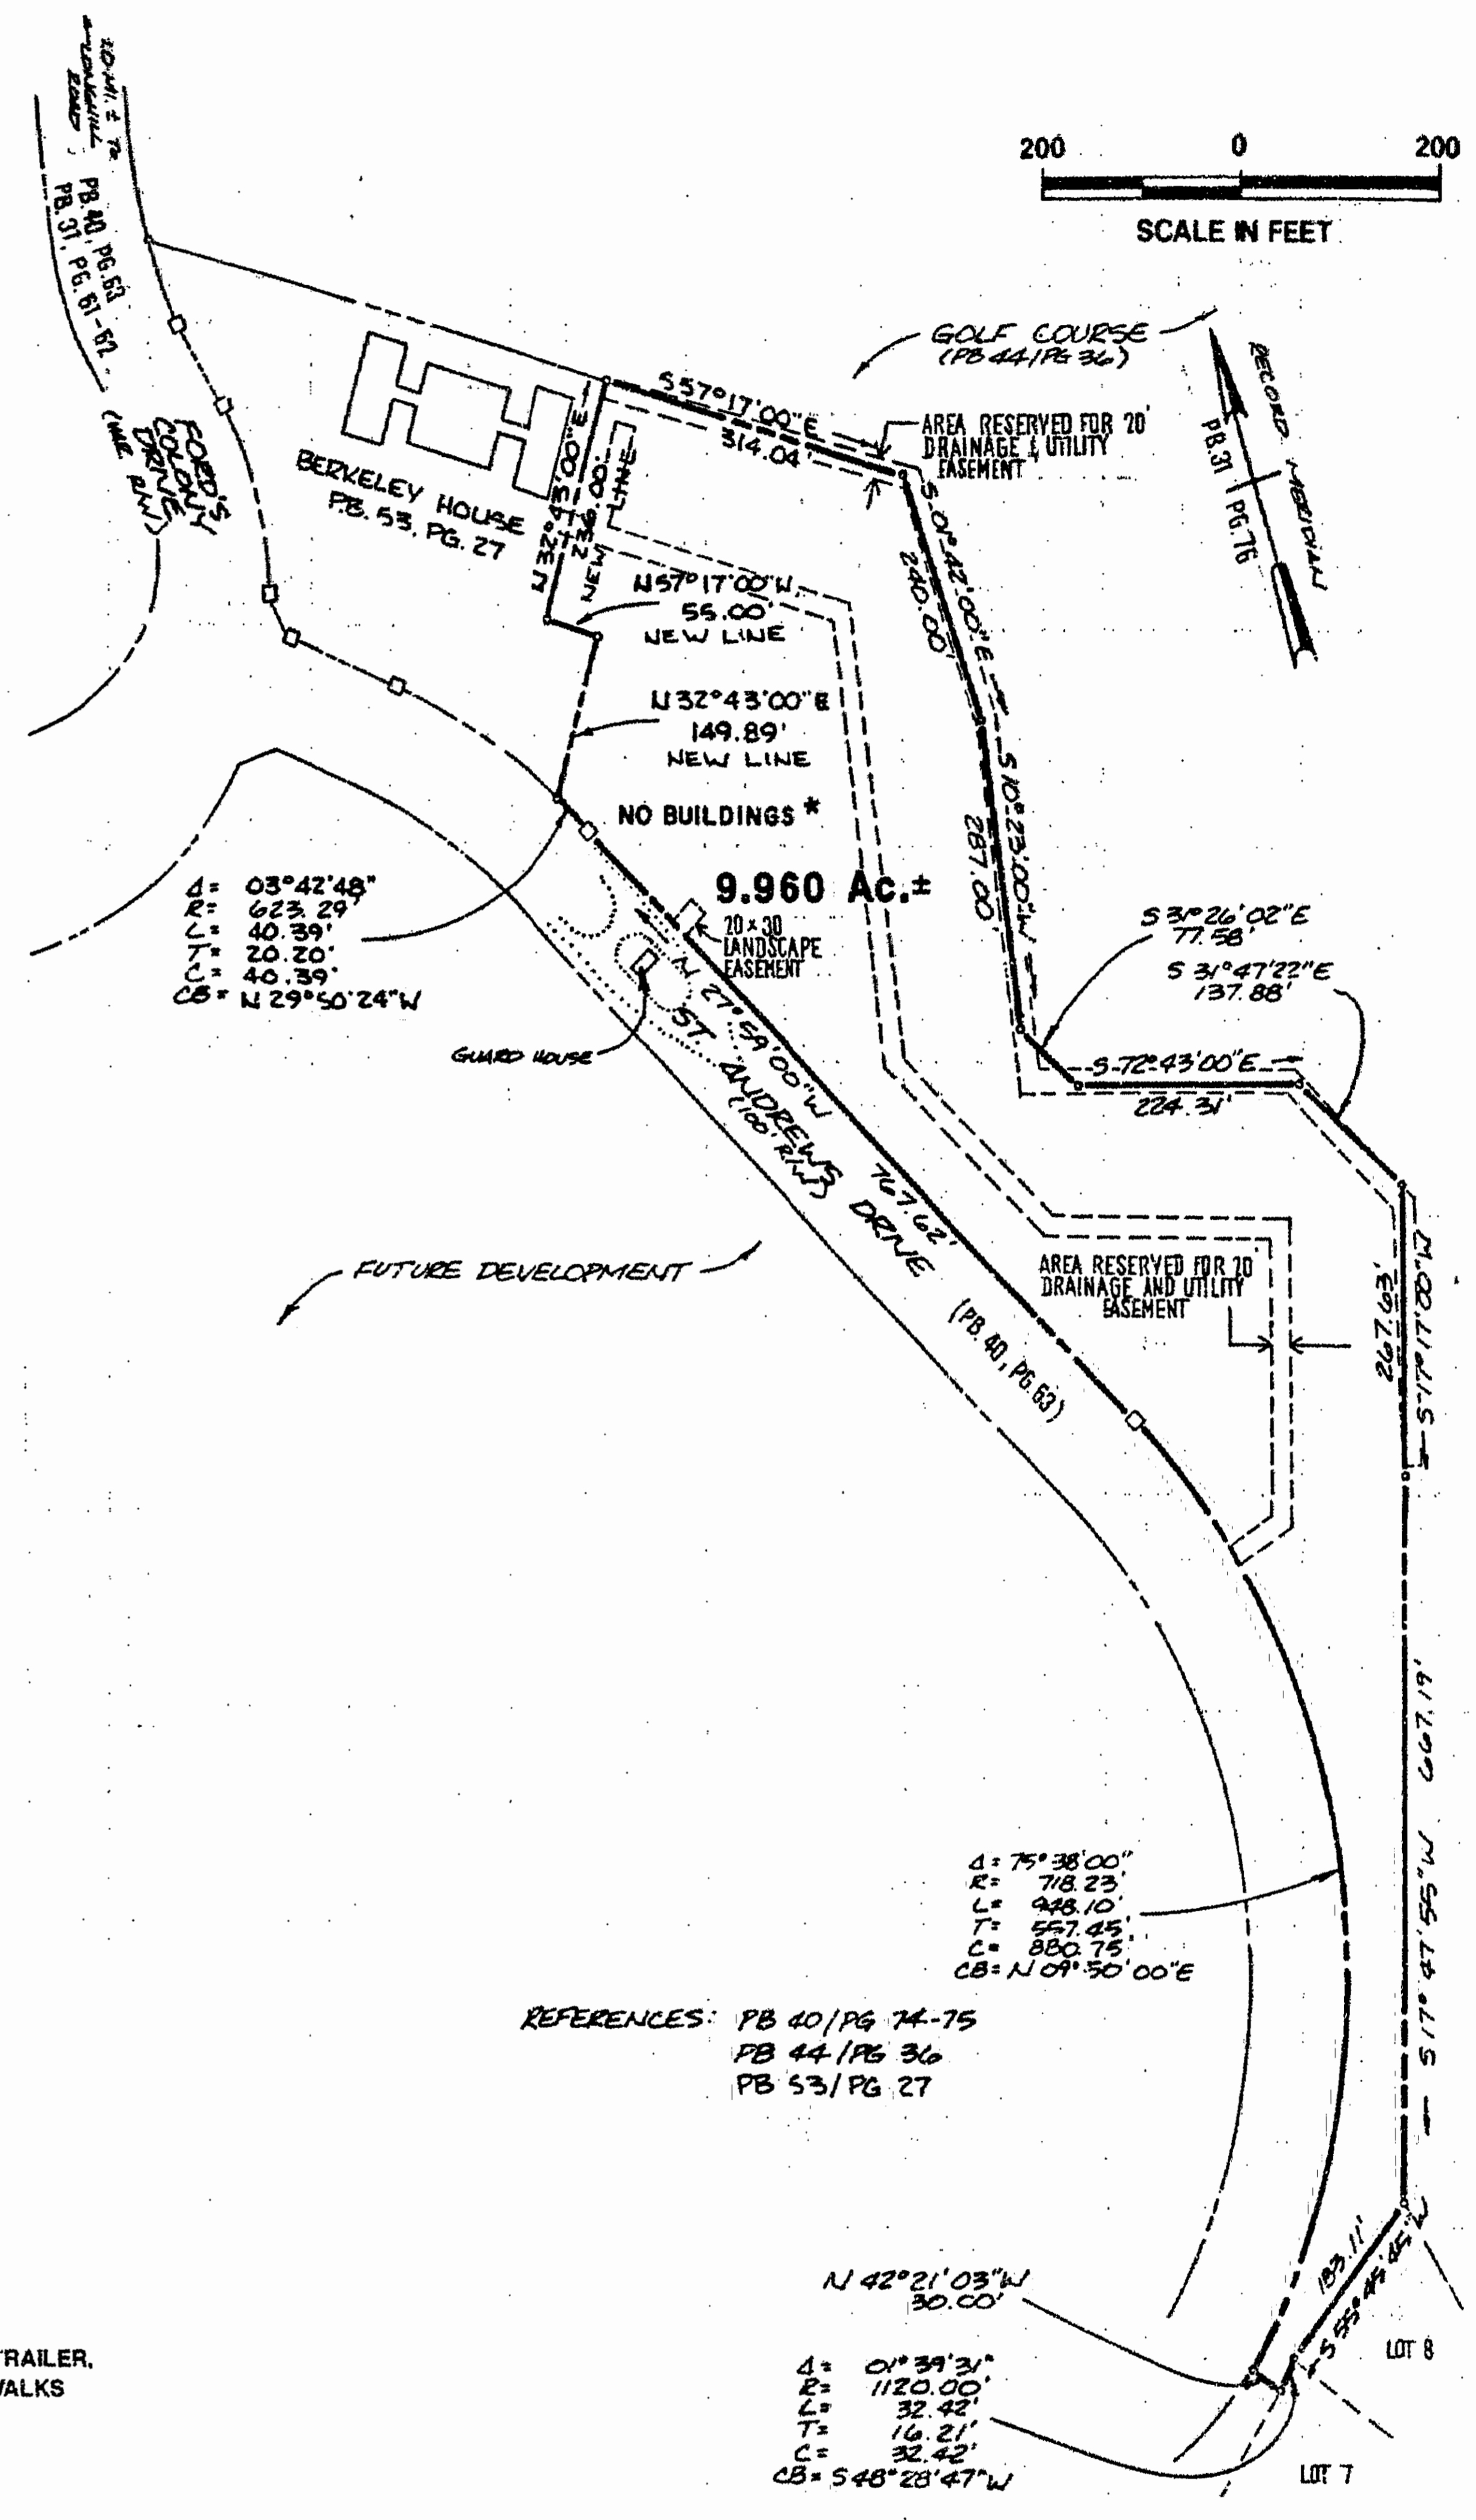

PERIMETER SURVEY OF FORD'S COLONY @ WILLIAMSBURG SECTION XVIII (A-18)

PERIMETER SURVEY OF AREA KNOWN AS "ADDITIONAL LANDS OF THE MANOR HOUSES AT FORD'S COLONY - A CONDOMINIUM"

5248 Olde Towne Road, Suite 1
Williamsburg, Virginia 23188
(804) 253-0040
Fax (804) 220-8994

PLAT SHOWING
PERIMETER SURVEYS OF SECTION XVIII (A-18)
AND "ADDITIONAL LANDS"
FORD'S COLONY
@ WILLIAMSBURG

POWhatan DISTRICT JAMES CITY COUNTY VIRGINIA

No.	DATE	REVISION / COMMENT / NOTE	BY

Designed AES	Drawn AES
Scale NOTED	Date APR., 1991
Project No. 5652	
Drawing No. 7 OF 7	