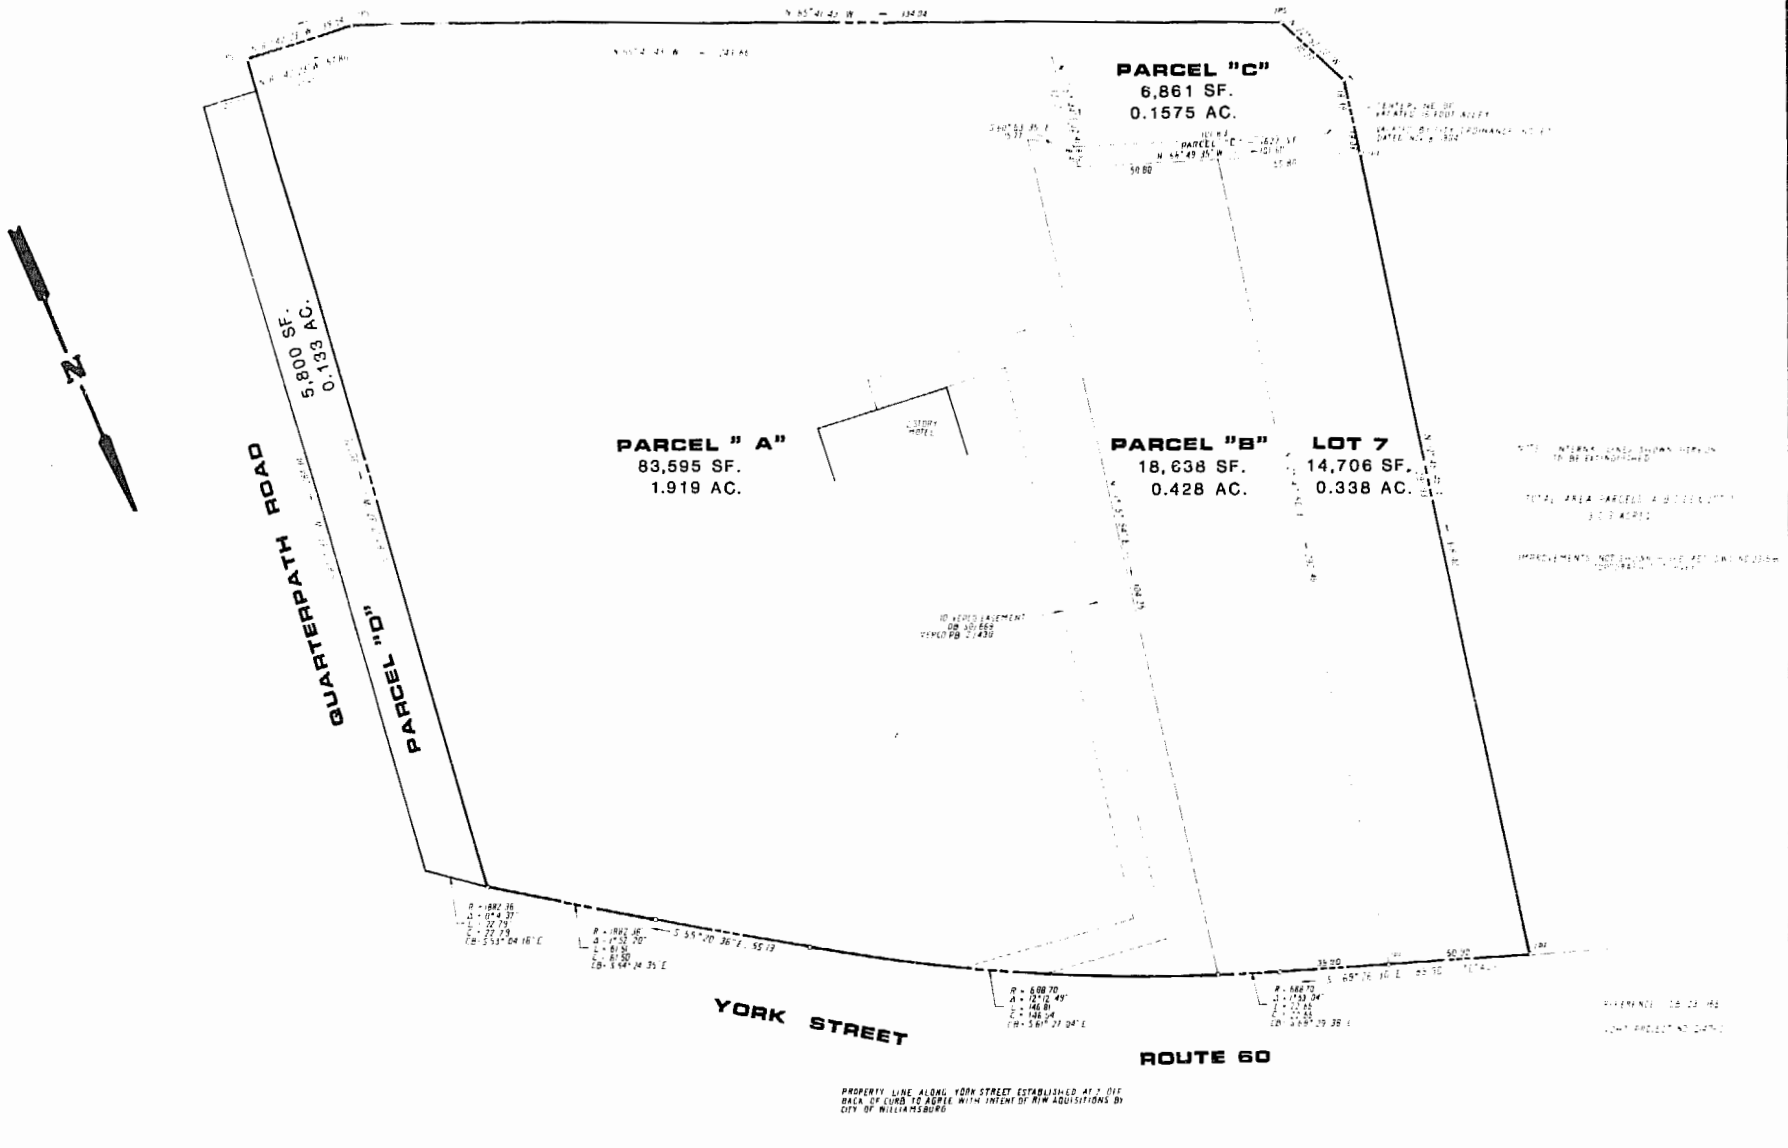

QUARTERPATH PARK

EXHIBIT "A"

AES, a professional corporation
1761 Jamestown Road, Williamsburg, Va. 23185
804-253-0040
Architecture, Engineering, Surveying, Planning

DEED FOR EXCHANGE OF PROPERTY
PARCEL D TO CITY OF WILLIAMSBURG
PARCEL C TO QUARTERPATH ASSOCIATES

WILLIAMSBURG VIRGINIA

No.	DATE	REVISION / COMMENT / NOTE	BY
1	11/23/84	REVISED TO SHOW PARCEL "E" 2:50 P.M.	WLF

Designed	PCB/WFM	Drawn	D.BLSKI
Scale	1" = 30'	Date	11/18/84
Project No.	2315-B-1		
Drawing No.	1