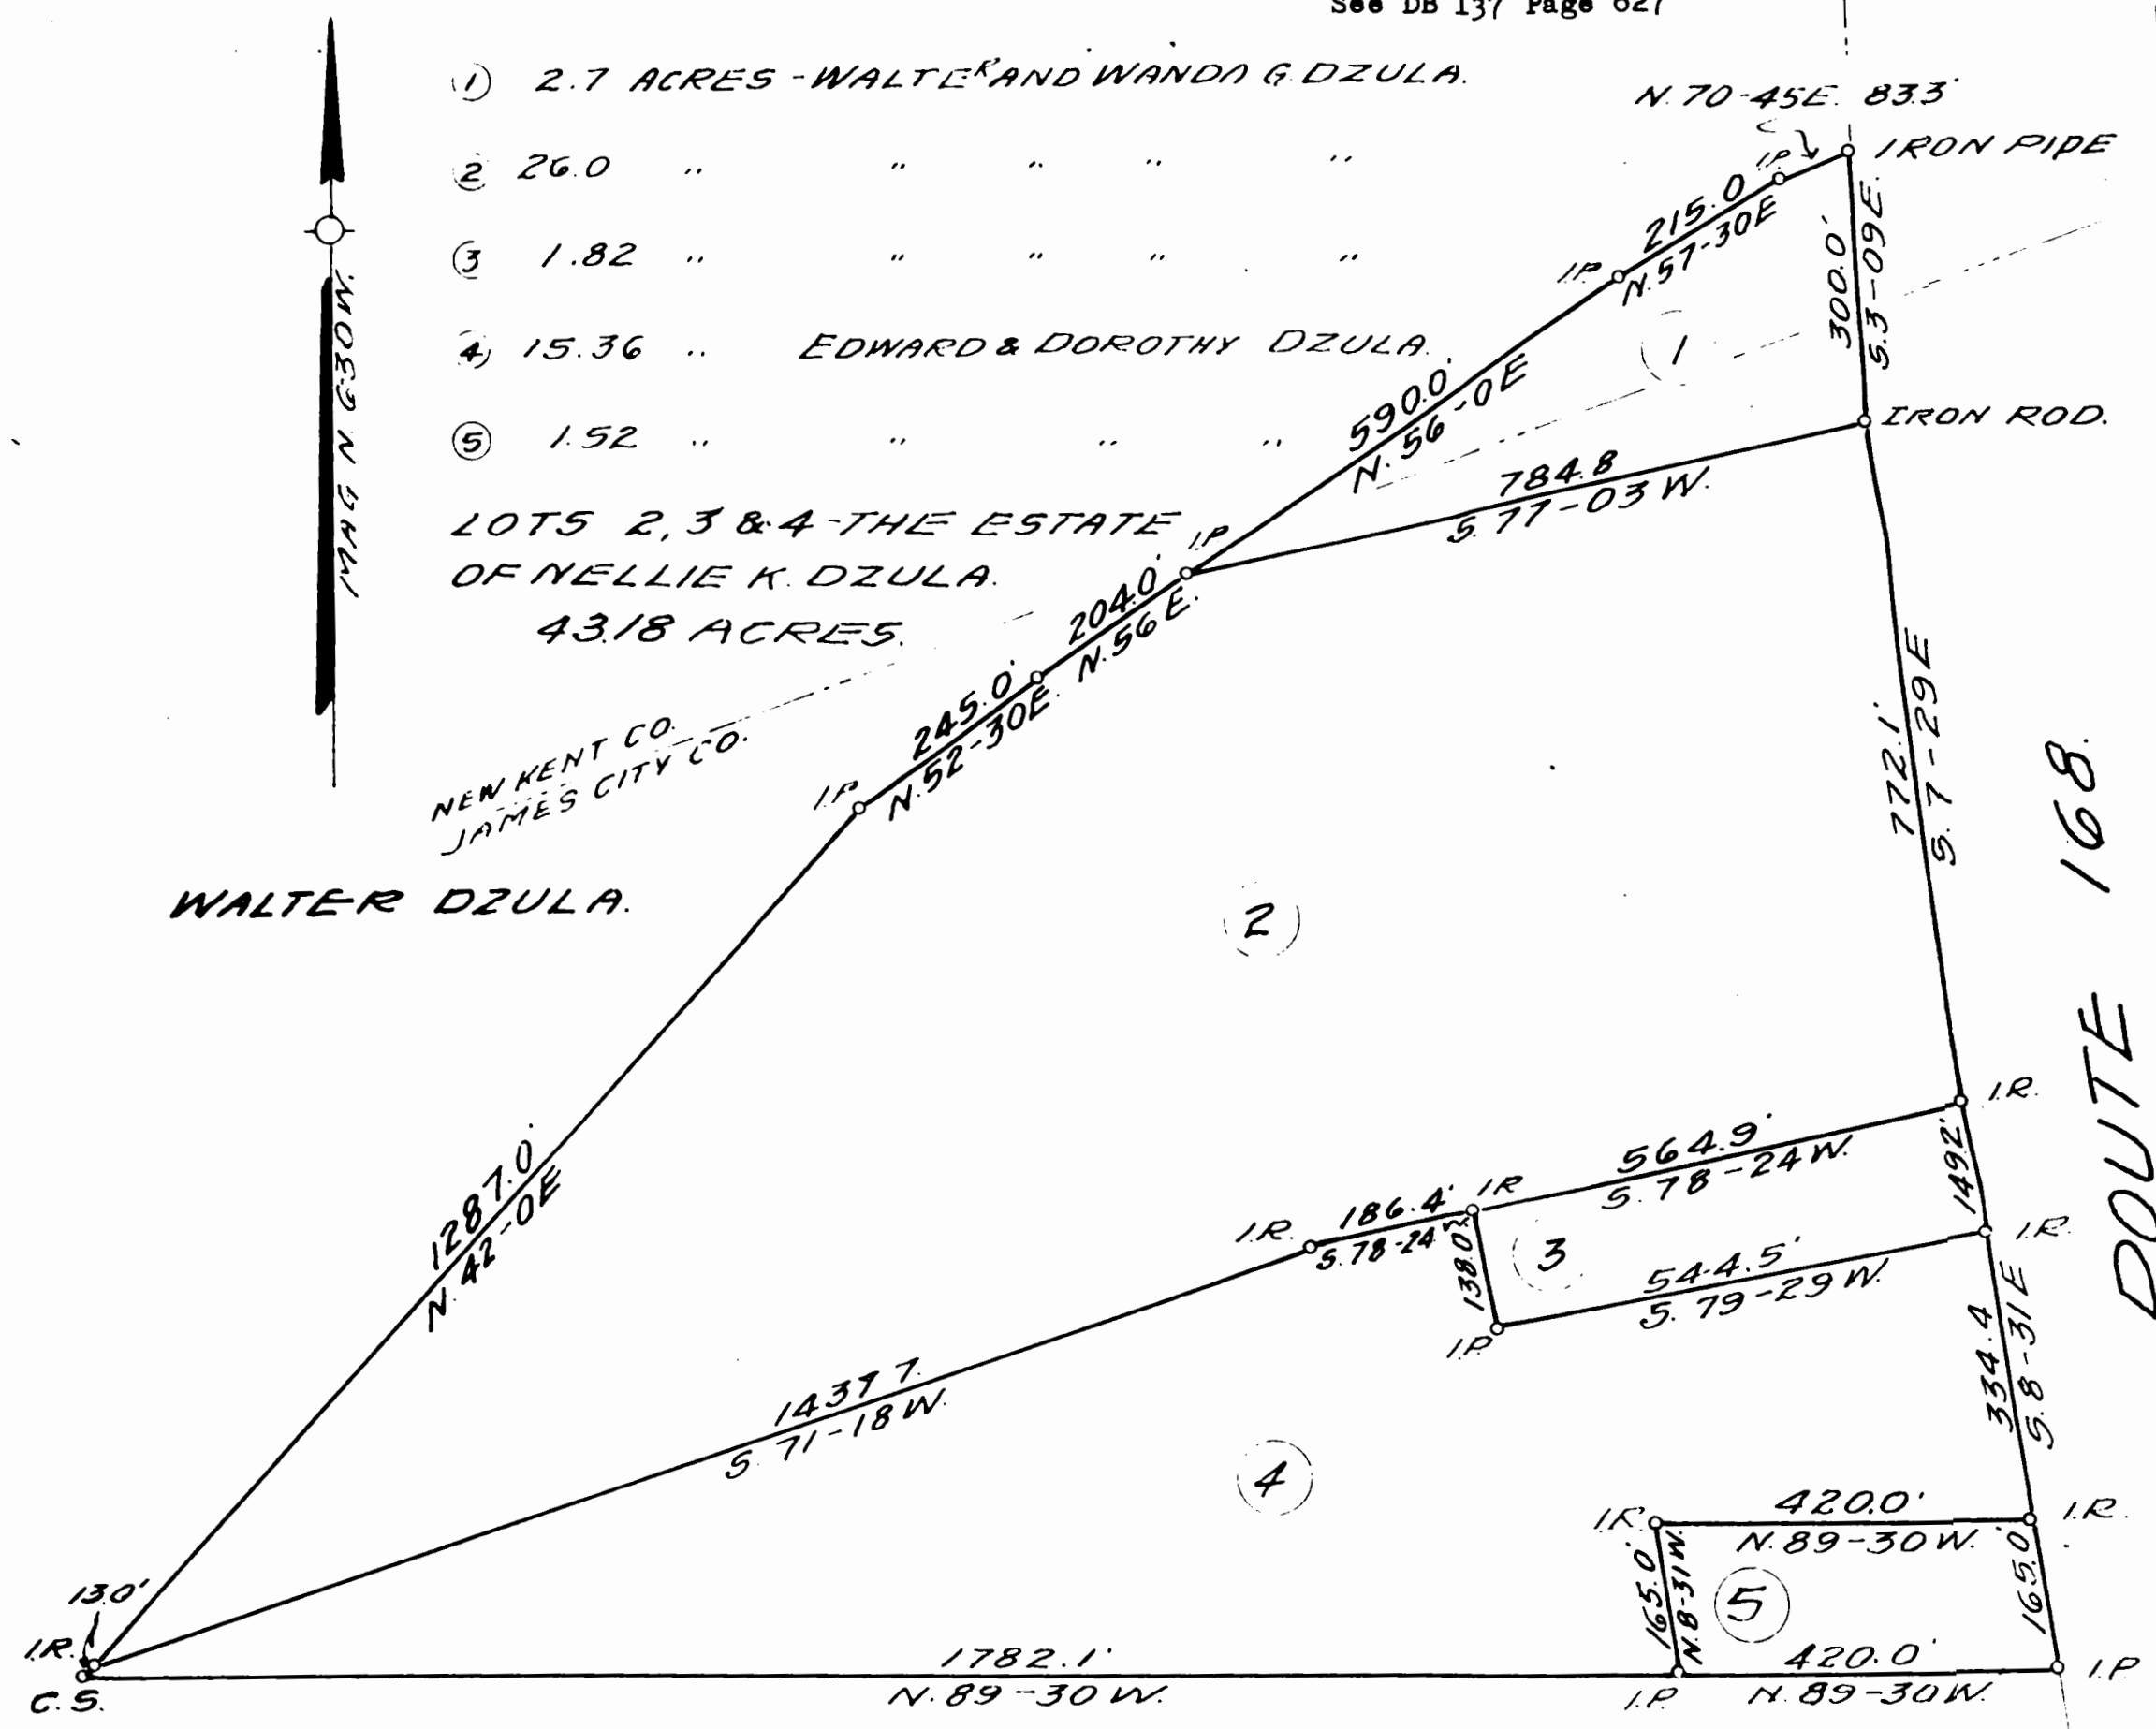

- ① 2.7 ACRES - WALTER AND WANDA G. DZULA.
- ② 26.0 " " " " " "
- ③ 1.82 " " " " " "
- ④ 15.36 " EDWARD & DOROTHY DZULA.
- ⑤ 1.52 " " " " " "

LOTS 2, 3 & 4 - THE ESTATE
OF NELLIE K. DZULA.
43.18 ACRES.

NEW KENT CO.
JAMES CITY CO.

WALTER DZULA.

②

④

③

⑤

J.B. COWELS.

PLAT OF SURVEY OF THE ESTATE OF
NELLIE K. DZULA NEAR BARHAMSVILLE.
POWHATAN DISTRICT
JAMES CITY COUNTY, VIRGINIA.
SCALE 1" = 200'
MAY 8 1972.

ROUTE 168.