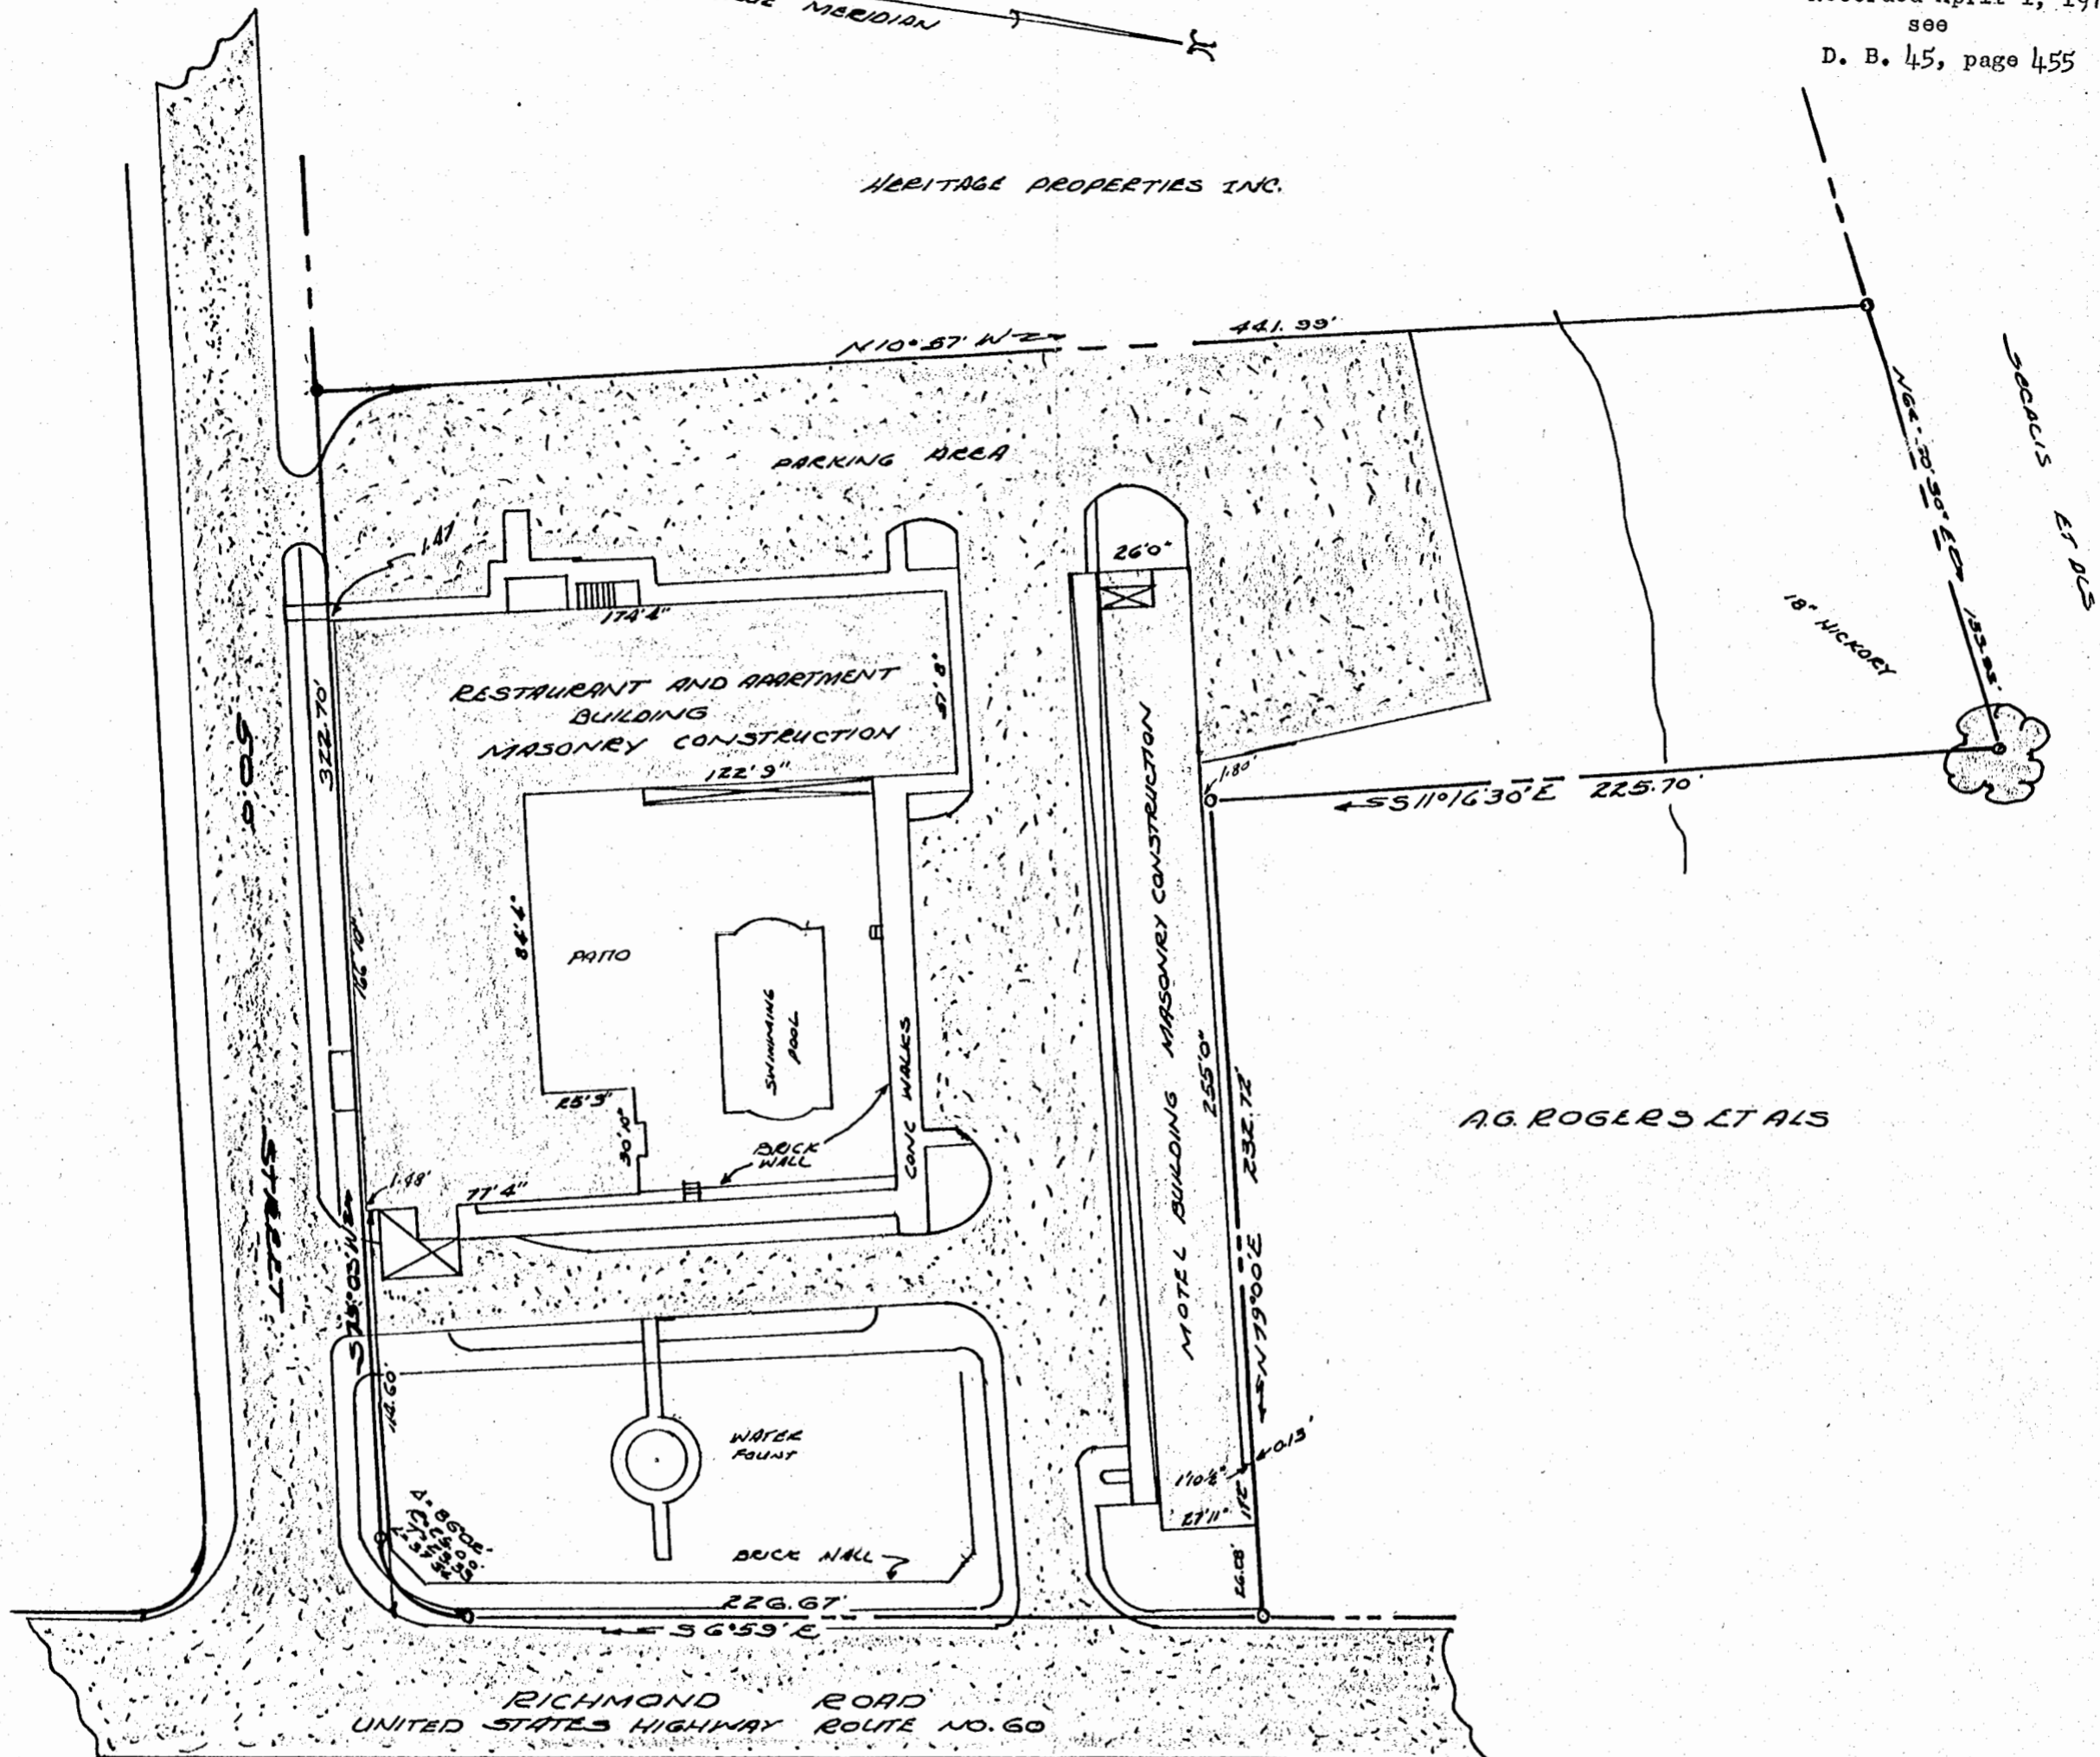

TRUE MERIDIAN

HERITAGE PROPERTIES INC.

CITY OF WILLIAMSBURG, VIRGINIA.
PLAT SHOWING BOUNDARY SURVEY
AND IMPROVEMENTS OF A PARCEL OF
PROPERTY STANDING IN THE NAME OF
HERITAGE PROPERTIES INC.

OCTOBER 29, 1969 SCALE 1"=40'
O DENOTES IRON PIPES.

AREA - 2.533 AC.

VINCENT D. McMANON
WILLIAMSBURG, VIRGINIA

Vincent D. McManon 065191