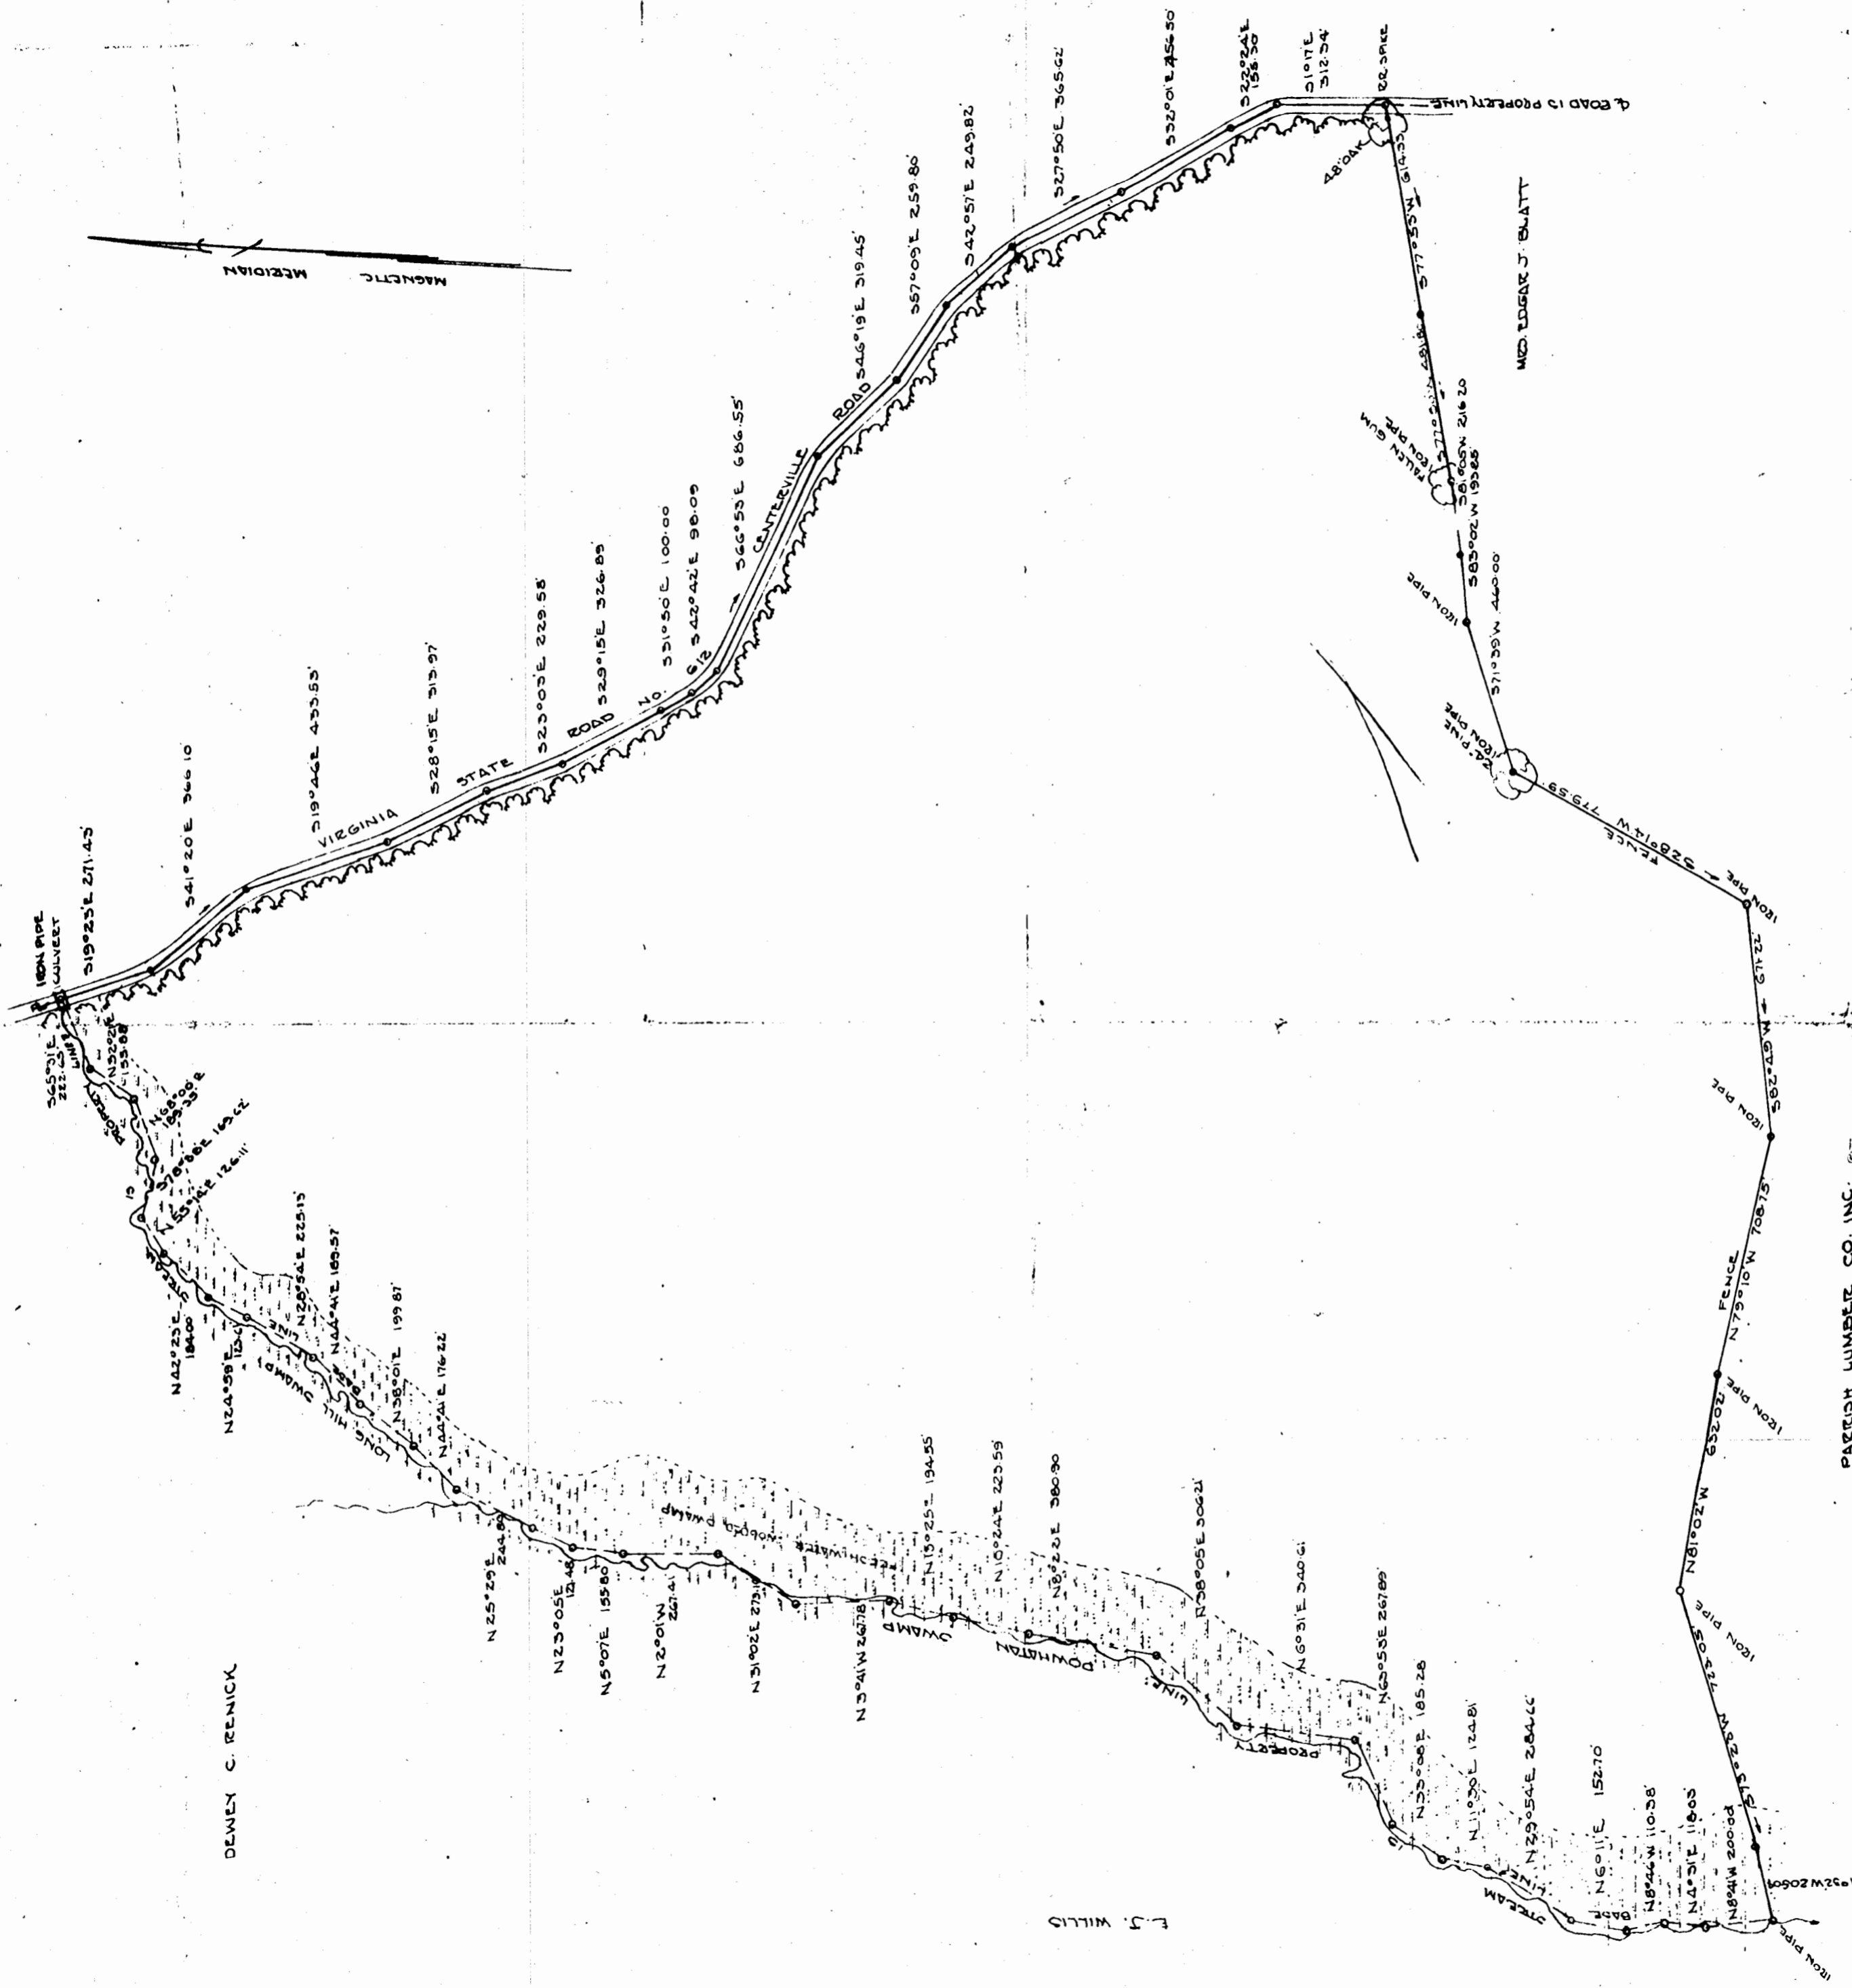

Recorded June 30, 1969
see
D. B. 122, page 258.

DEWEY C. RENICK

E. J. WILLIS

MAGNETIC MERIDIAN

MEADOWFIELD

JAMESTOWN DISTRICT JAMES CITY COUNTY VA.
PROPERTY OF LESTER E. BOZARTH
AND OTHERS

PLAT SHOWING BOUNDARY SURVEY BASED ON THE
SURVEY BY SYDNEY SMITH, 1904, ADJUSTED TO LINES AS
ESTABLISHED BY ADJOINING OWNERS.

SCALE 1" = 300'

AREA 528.61 ACRES

PLAT BOOK 26, Page 52