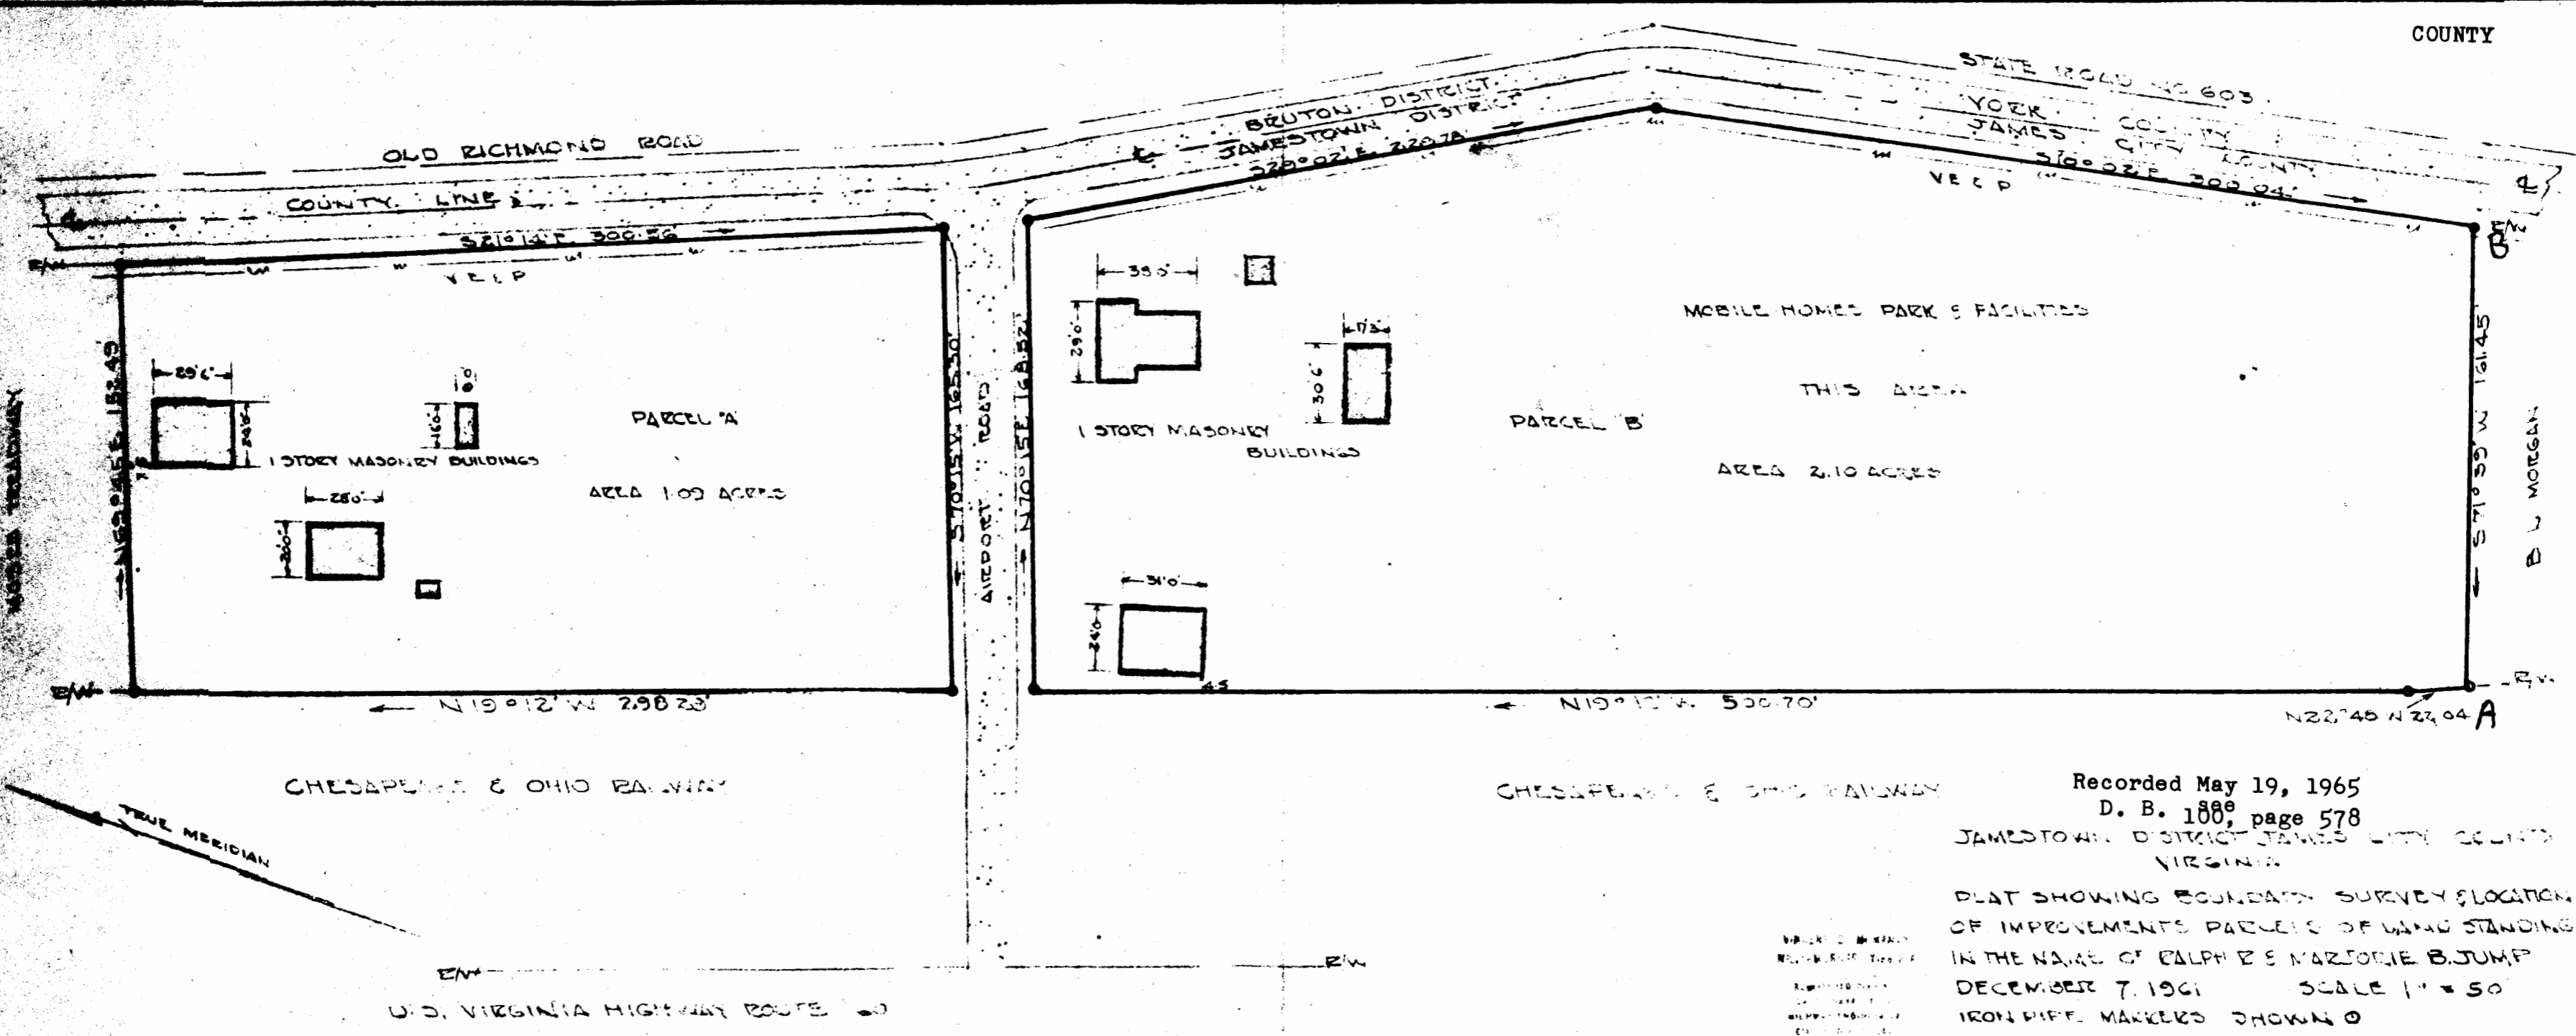

COUNTY

STATE ROAD NO. 603

YORK COUNTY  
JAMES CITY COUNTY

BRUTON DISTRICT  
JAMESTOWN DISTRICT

OLD RICHMOND ROAD

COUNTY LINE

MOBILE HOMES PARK & FACILITIES

THIS AREA

AREA 2.10 ACRES

PARCEL A

AREA 1.09 ACRES

PARCEL B

Recorded May 19, 1965

D. B. 188<sup>e</sup>, page 578

JAMESTOWN DISTRICT JAMES CITY COUNTY VIRGINIA

PLAT SHOWING BOUNDARY SURVEY & LOCATION OF IMPROVEMENTS PARCELS OF LAND STANDING IN THE NAME OF RALPH E & MARJORIE B. JUMP DECEMBER 7, 1961 SCALE 1" = 50' IRON PIPE MARKERS SHOWN @