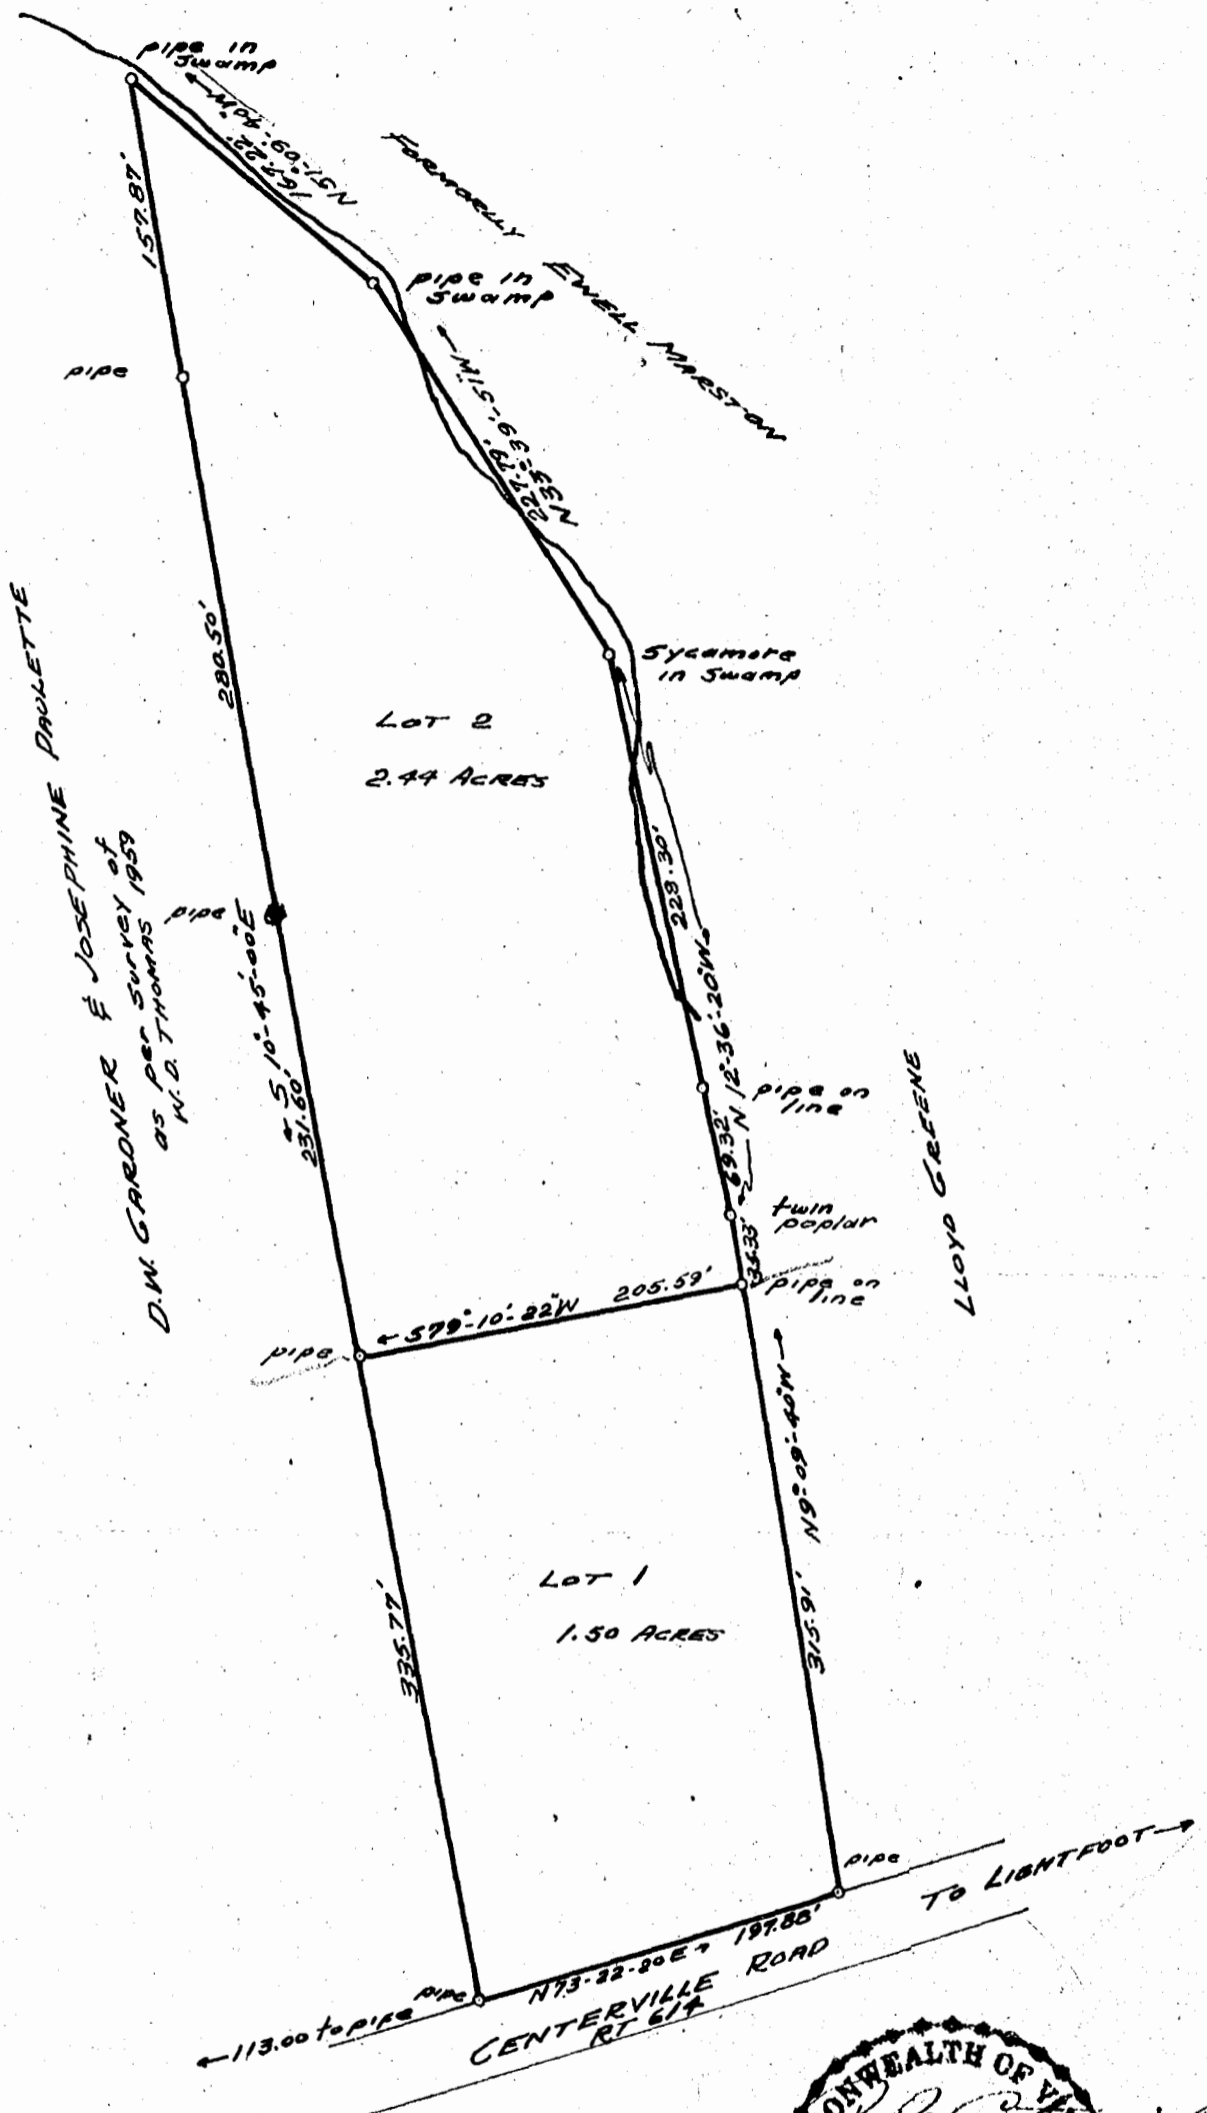

Map North
1959

Recorded April 2, 1963
see
D. B. 90, page 91

PLAT
OF A DIVISION OF LAND
FOR
J. D. CONNOUGHTON
AS SHOWN
JAMES CITY Co., VIRGINIA

Scale: 1"=100' 19 MAY 1960

R. B. CARTWRIGHT
CERTIFIED LAND SURVEYOR
PORT RICHMOND, VA.
19162