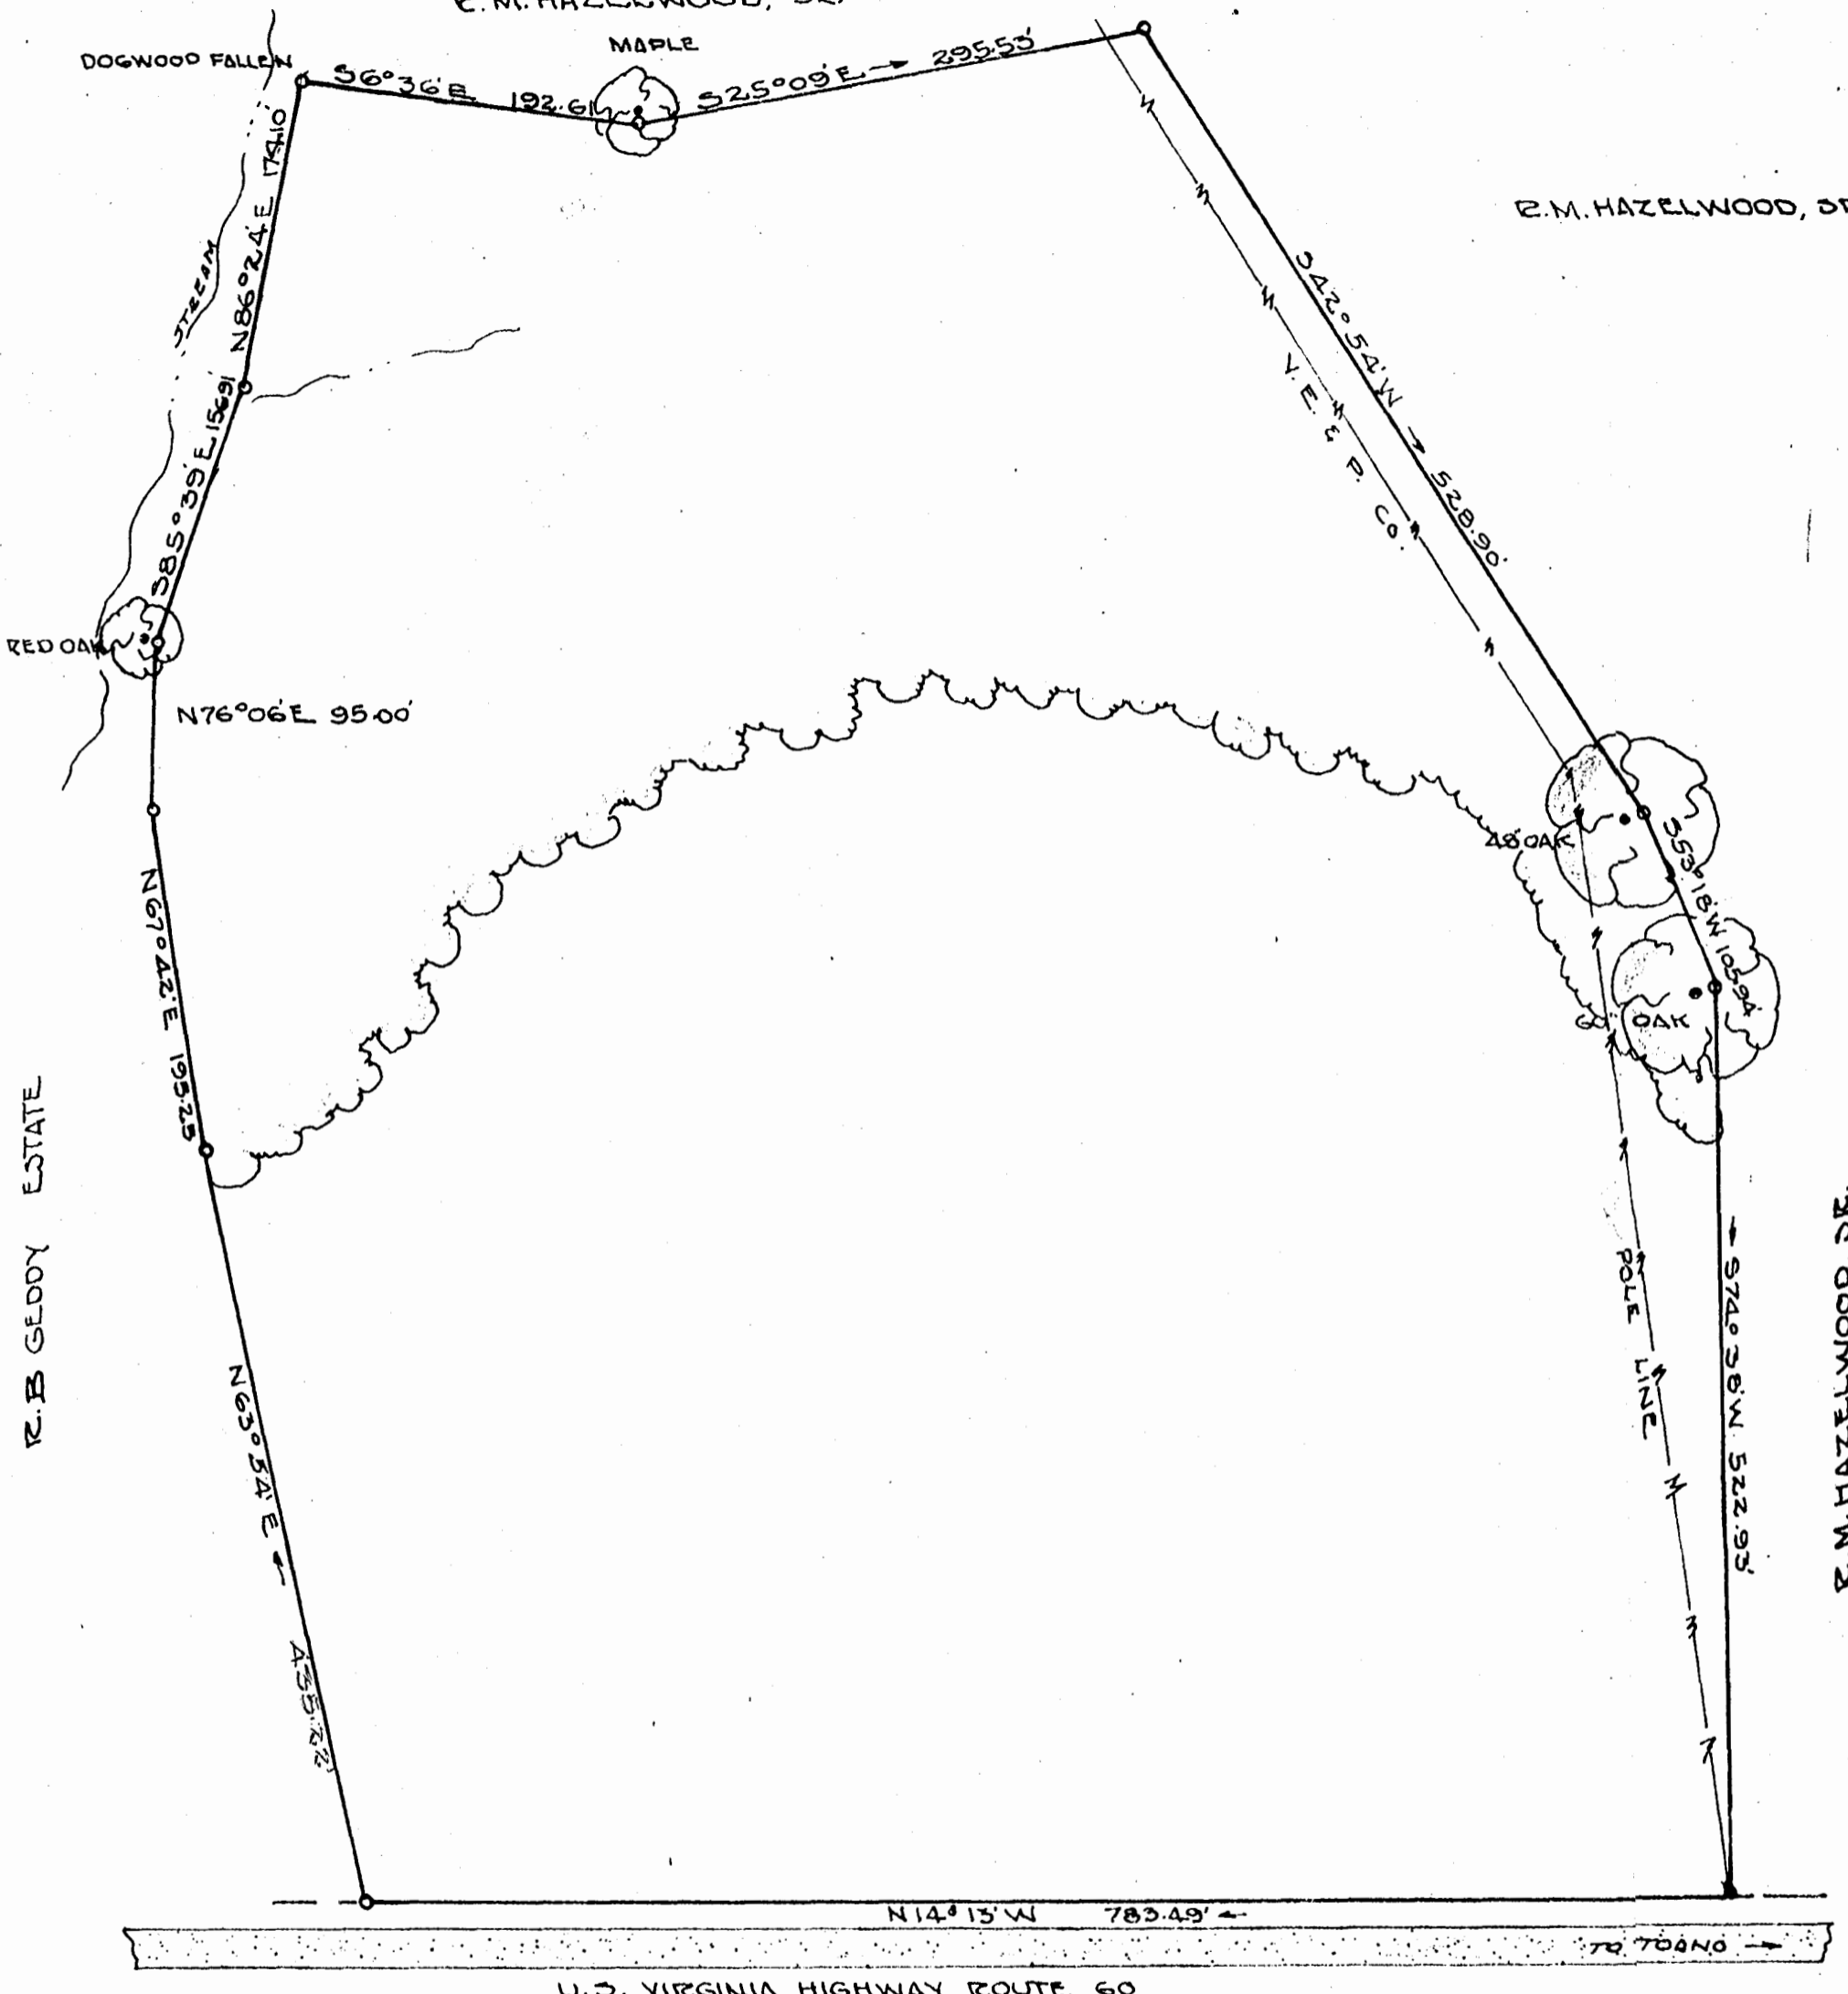

E.M. HAZELWOOD, JR.

E.M. HAZELWOOD, JR.

E.M. HAZELWOOD, JR.

R.B. GEDDY ESTATE

Recorded Sept. 18, 1962
see
D. B. 87, page 193

STONEHOUSE DIST. JAMES CITY COUNTY VA.
PLAT SHOWING SURVEY OF A PARCEL OF LAND
FOR CONVEYANCE BY-
THE OTIS M. GEDDY, EST. TO
DAVID W. & MARTHA M. WARE
JUNE 30, 1962 SCALE 1" = 100'. IRON ROD MARKERS
ON BOUNDARY SHOWING ALL OF WHICH WERE PLACED
BY MESSRS B.E. GEDDY & DAVID WARE
AREA 18.36 ACRES