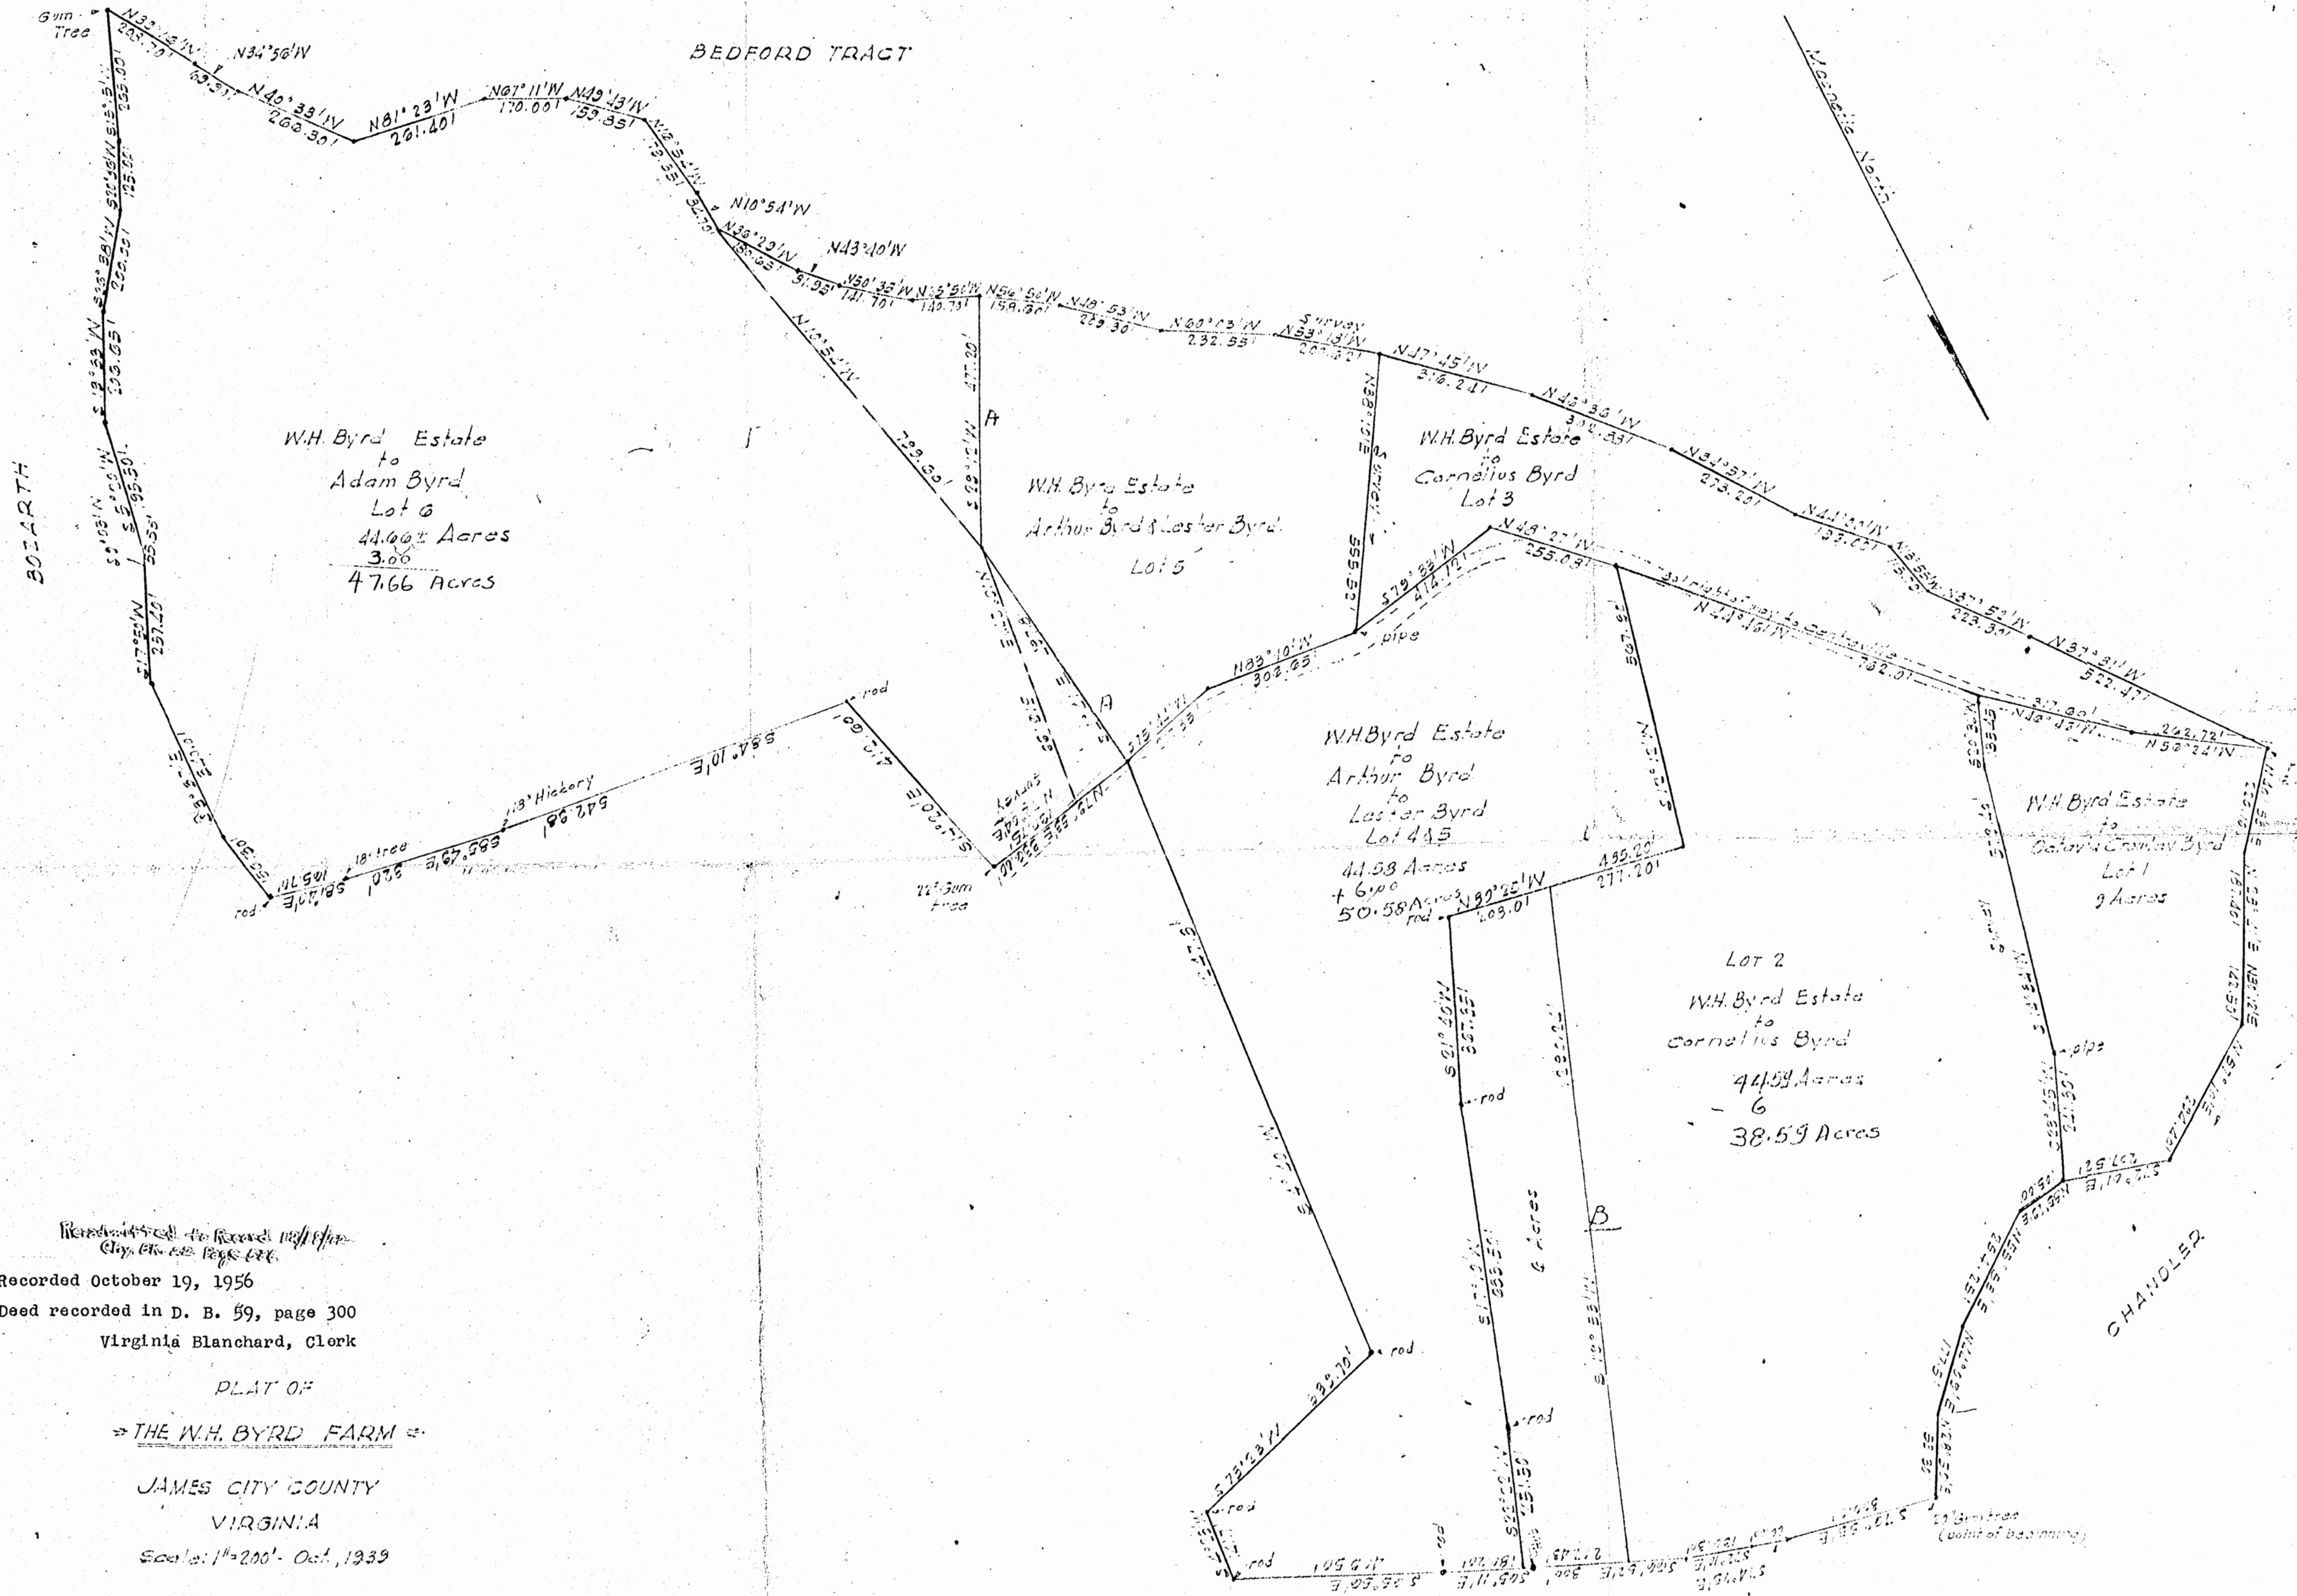

BEDFORD TRACT

W.H. Byrd Estate
to
Adam Byrd
Lot 0
44.00 Acres
3.00
47.66 Acres

W.H. Byrd Estate
to
Arthur Byrd & Laster Byrd
Lot 5

W.H. Byrd Estate
to
Cornelius Byrd
Lot 3

W.H. Byrd Estate
to
Arthur Byrd
to
Laster Byrd
Lot 4 & 5
44.58 Acres
+ 6.00
50.58 Acres

Lot 2
W.H. Byrd Estate
to
Cornelius Byrd
44.58 Acres
6
38.59 Acres

W.H. Byrd Estate
to
Cornelius Byrd
Lot 1
9 Acres

Remitted to Record 10/19/56
City, Ch. No. Page 686

Recorded October 19, 1956
Deed recorded in D. B. 59, page 300
Virginia Blanchard, Clerk

PLAT OF

THE W.H. BYRD FARM

JAMES CITY COUNTY
VIRGINIA

Scale: 1"=200' - Oct. 1939

R.F. Dyle, Certified Civil Engineer
Hampton, Virginia