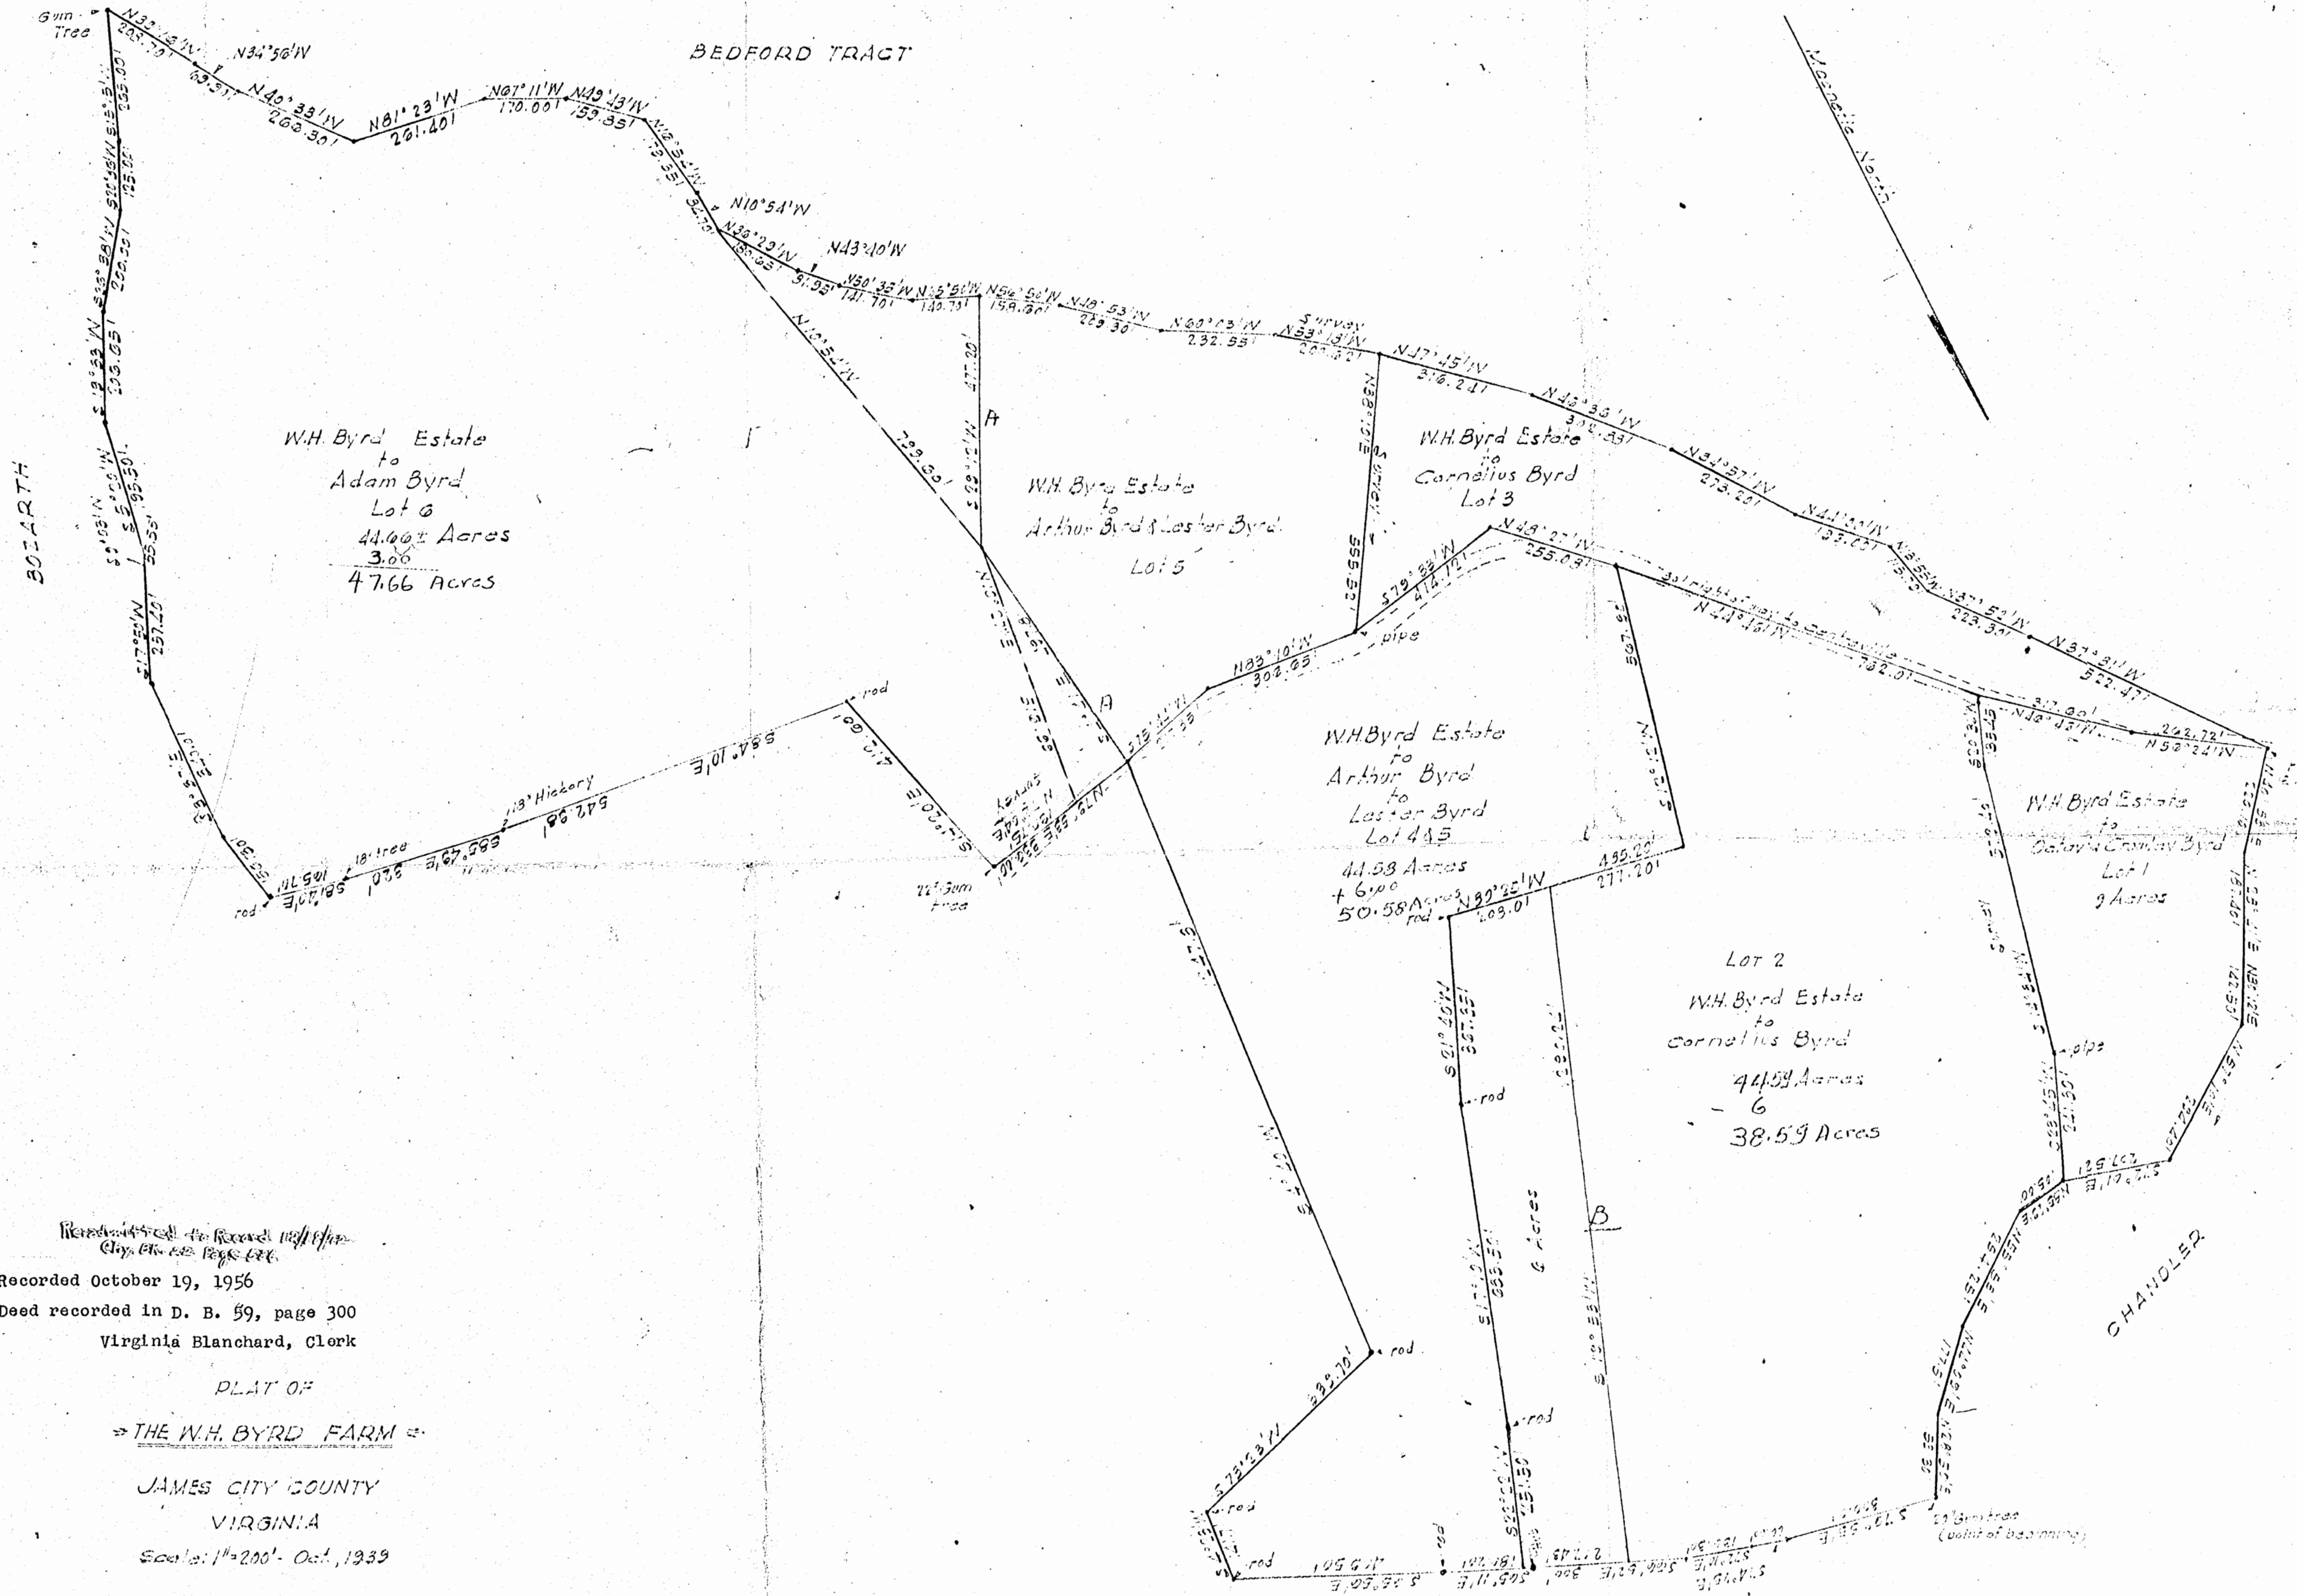

BEDFORD TRACT

W.H. Byrd Estate
to
Adam Byrd
Lot 0
44.00 Acres
3.00
47.66 Acres

W.H. Byrd Estate
to
Arthur Byrd & Laster Byrd
Lot 4

W.H. Byrd Estate
to
Cornelius Byrd
Lot 3

W.H. Byrd Estate
to
Arthur Byrd
to
Laster Byrd
Lot 4 & 5
44.58 Acres
+ 6.00
50.58 Acres

Lot 2
W.H. Byrd Estate
to
Cornelius Byrd
44.58 Acres
6
38.59 Acres

W.H. Byrd Estate
to
Cornelius Byrd
Lot 1
9 Acres

Remitted to Record 10/19/56
City, Ch. 12, Page 686

Recorded October 19, 1956
Deed recorded in D. B. 59, page 300
Virginia Blanchard, Clerk

PLAT OF

THE W.H. BYRD FARM

JAMES CITY COUNTY
VIRGINIA

Scale: 1"=200' - Oct. 1939

R.F. Dyle, Certified Civil Engineer
Hampton, Virginia