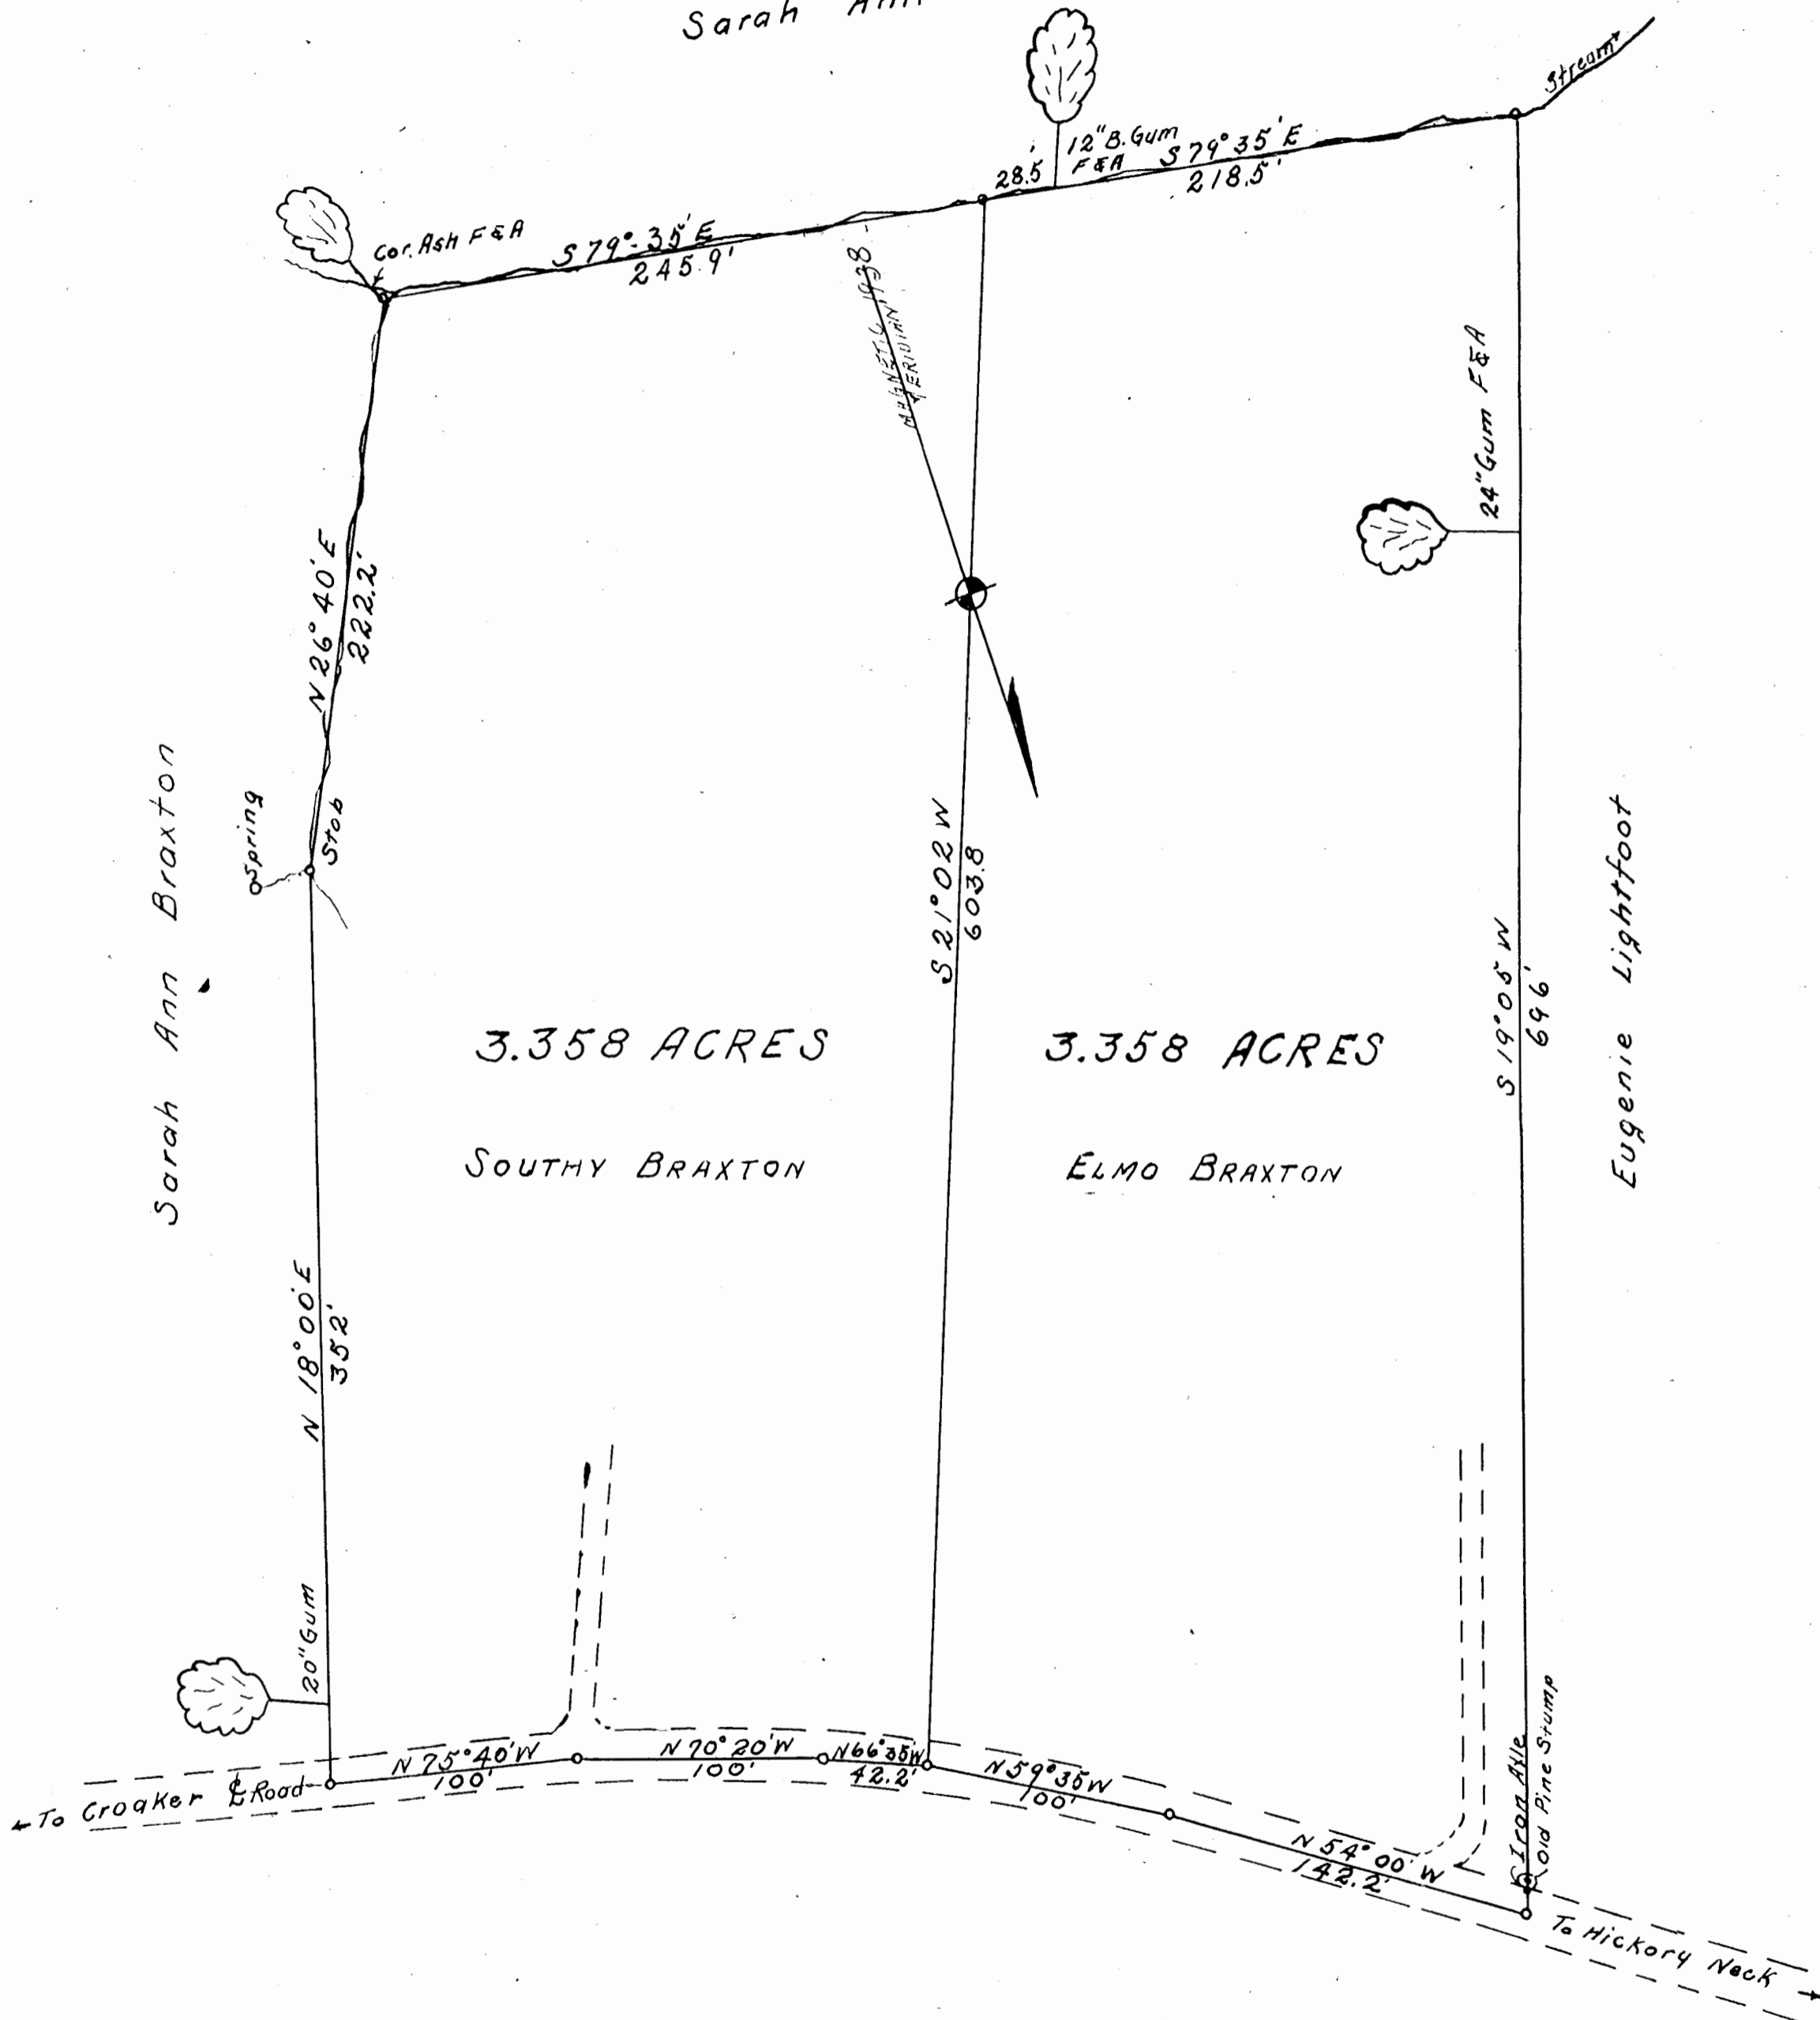

Sarah Ann Braxton

3.358 ACRES

SOUTHY BRAXTON

3.358 ACRES

ELMO BRAXTON

PLAT SHOWING DIVISION OF ELMO AND
 SOUTHY BRAXTON PROPERTY, SITUATED IN
 STONEHOUSE DISTRICT, JAMES CITY COUNTY, VA.
 SCALE 1" = 60 FT. SURVEYED July 30th Aug 1st. 1938