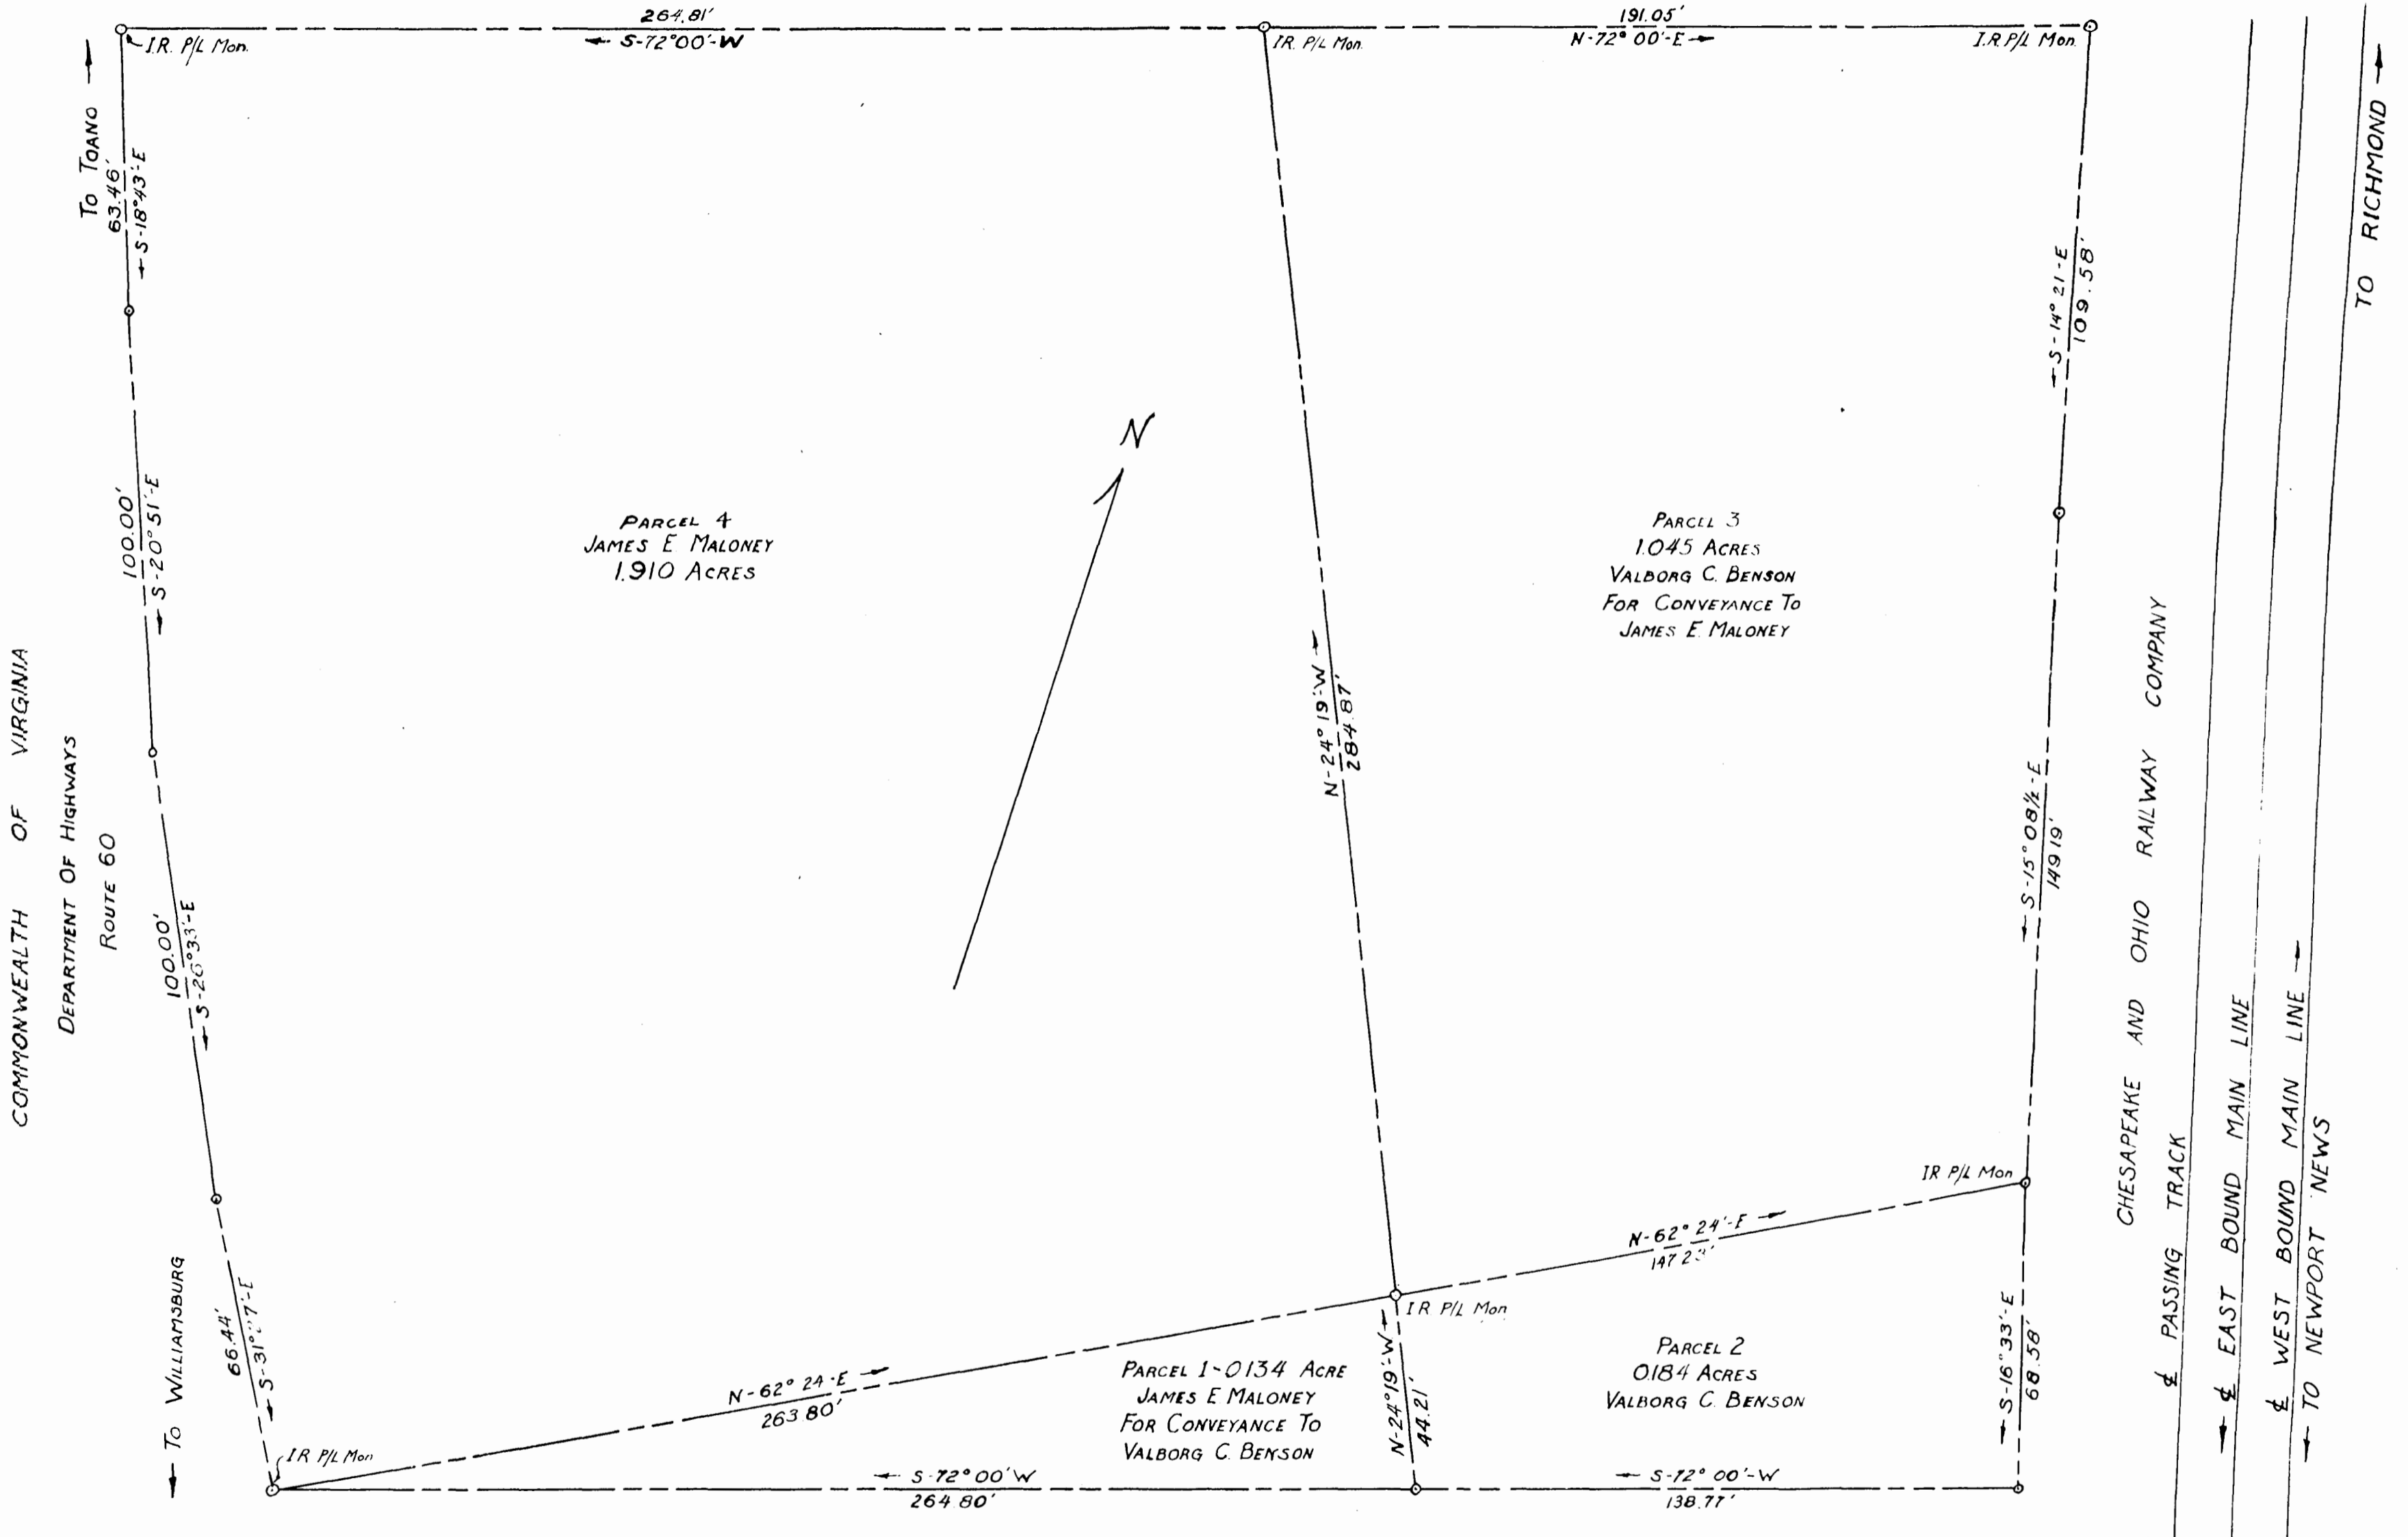

VALBORG C. BENSON

NOTES:  
 1. BEARINGS BASED UPON PLAT BY V.D. McMANUS  
 (SURVEYED MAY, 1948)

VALBORG C. BENSON

MALONEY - BENSON  
 PLAT OF PARCELS OF PROPERTY TO BE  
 EXCHANGED BETWEEN VALBORG C. BENSON  
 AND JAMES E. MALONEY, SITUATED IN  
 STONEHOUSE DISTRICT, JAMES CITY CO. VIRGINIA  
 SCALE 1"=30' JAN. 29, 1953