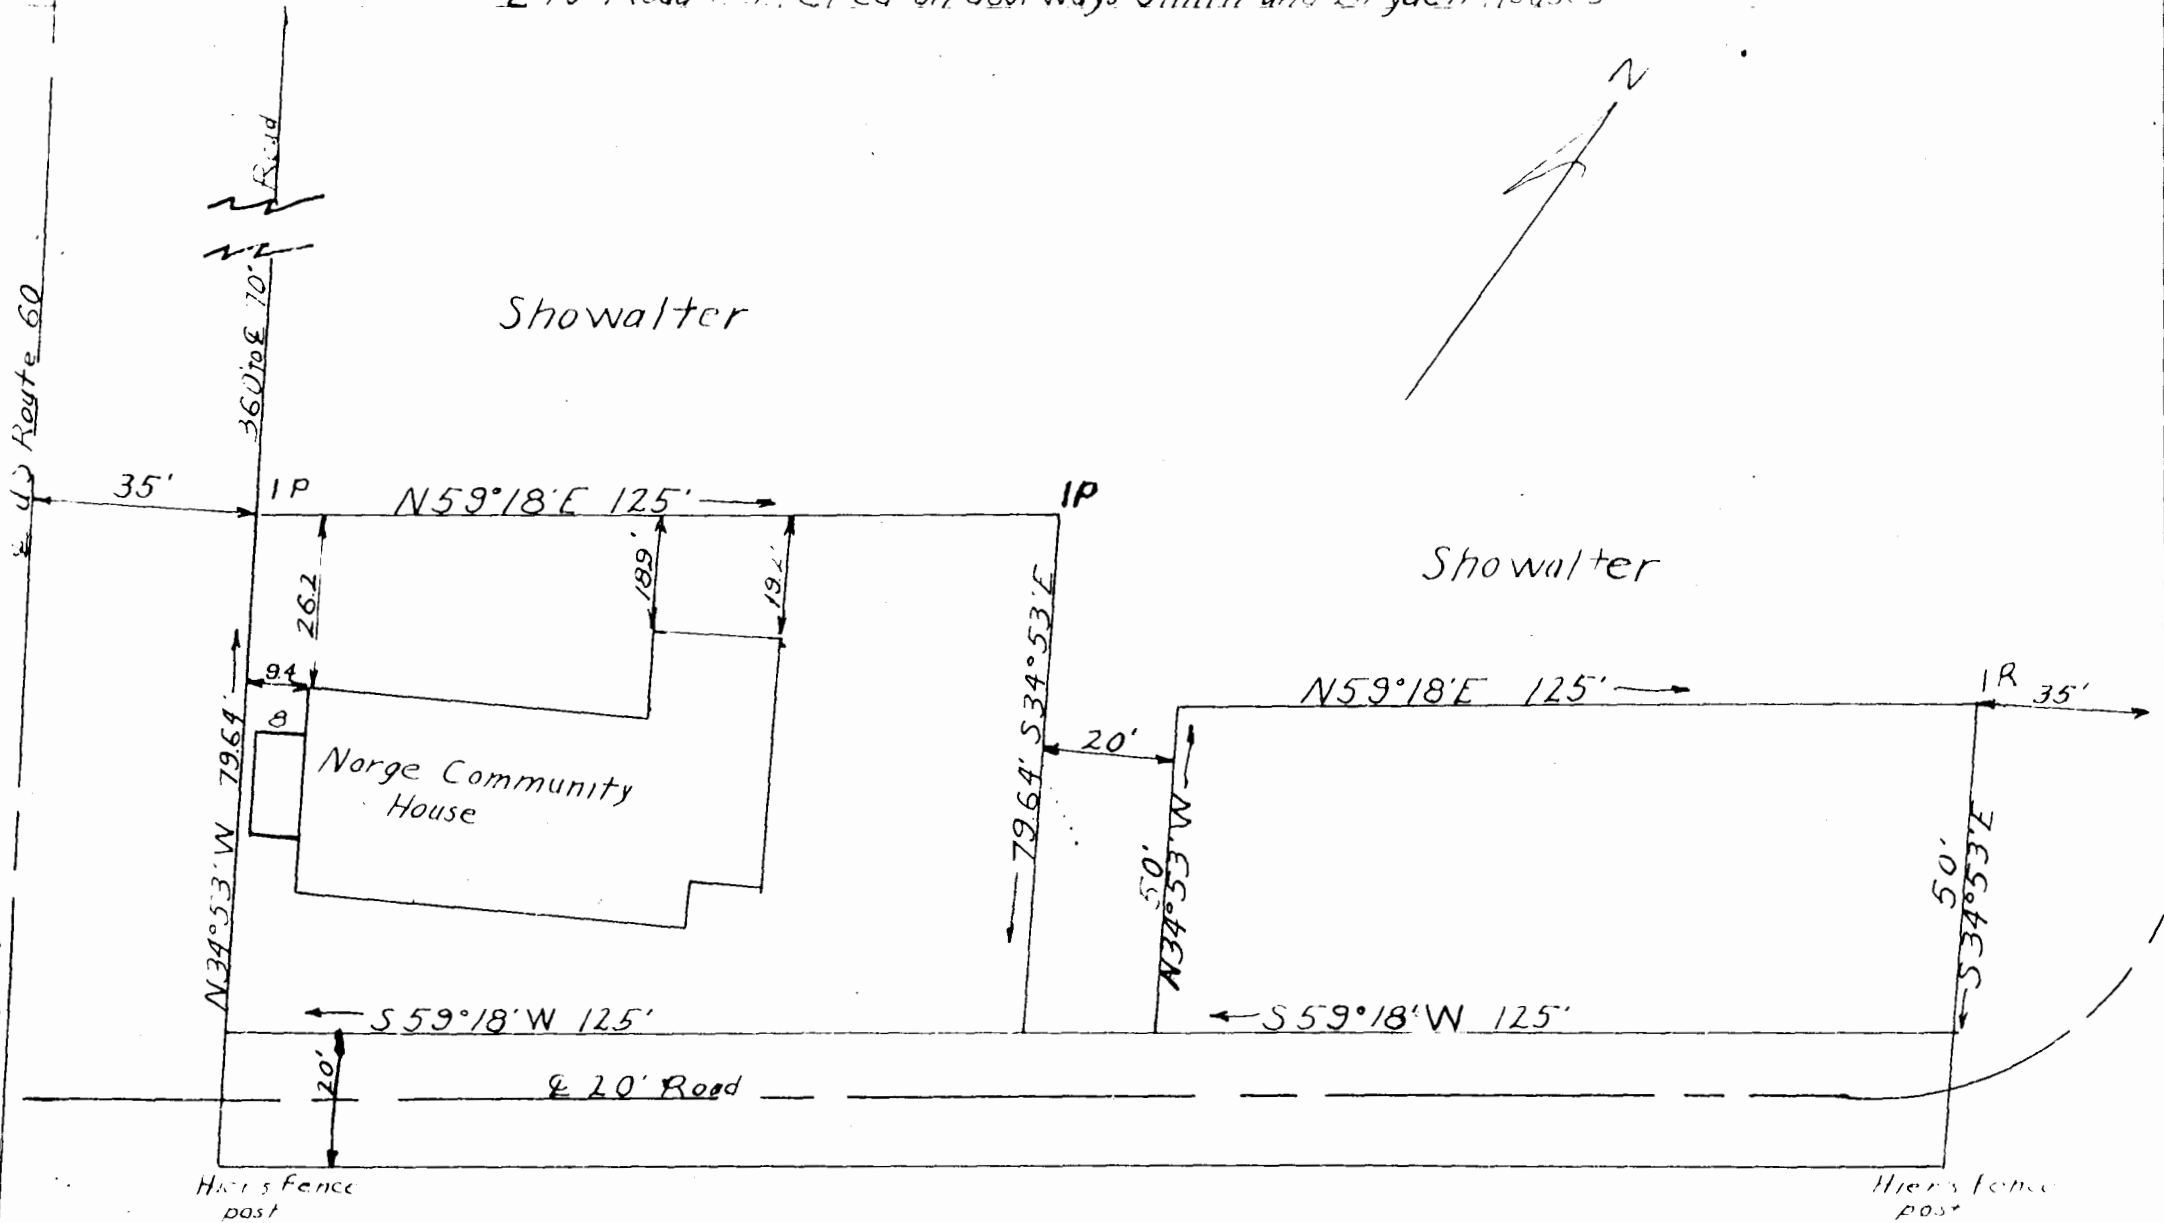

± 70' Road centered on doorways Smith and Dryden houses

Showalter

Showalter

± 40' Route 60

Norge Community House

Plat of
Norge Community Center
Norge, Va., James City County
5/20/50 Surveyed by J. [unclear]

Note: All adjoining
property owners and trustees
were consulted on ground

Surveyed by
J. [unclear]
Reading and T. B. S.
S. [unclear]