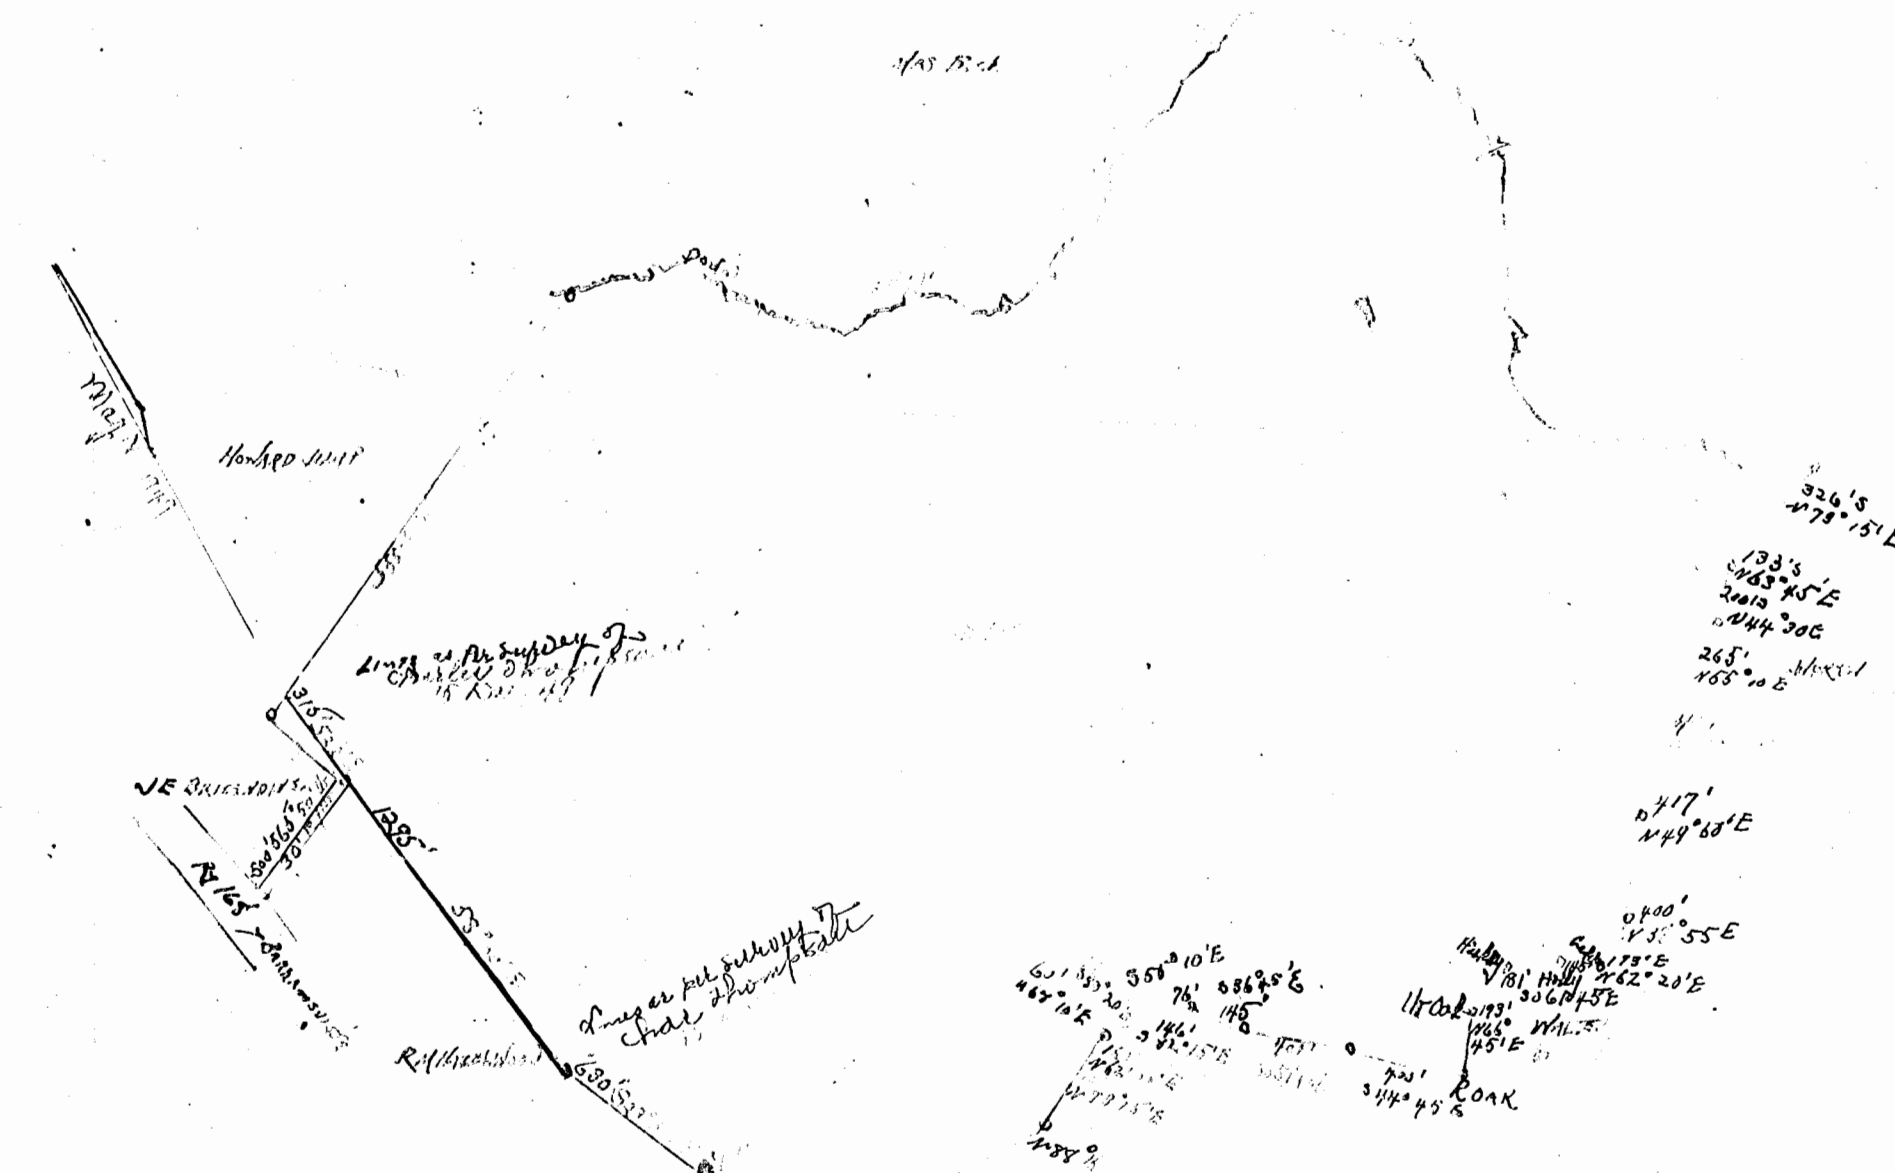

THE CHESAPEAKE CORPORATION
OF VIRGINIA
 TRACT AND INTERESTS IN "HOCKADAY"
 DISTRICT 70111717
 COUNTY OF WASHINGTON
 STATE OF VIRGINIA
 SCALE 1" = 400'
 DATE 2/11/41

Recorded Apr 30 1941
 JB 42 p 17-8
 The Chesapeake