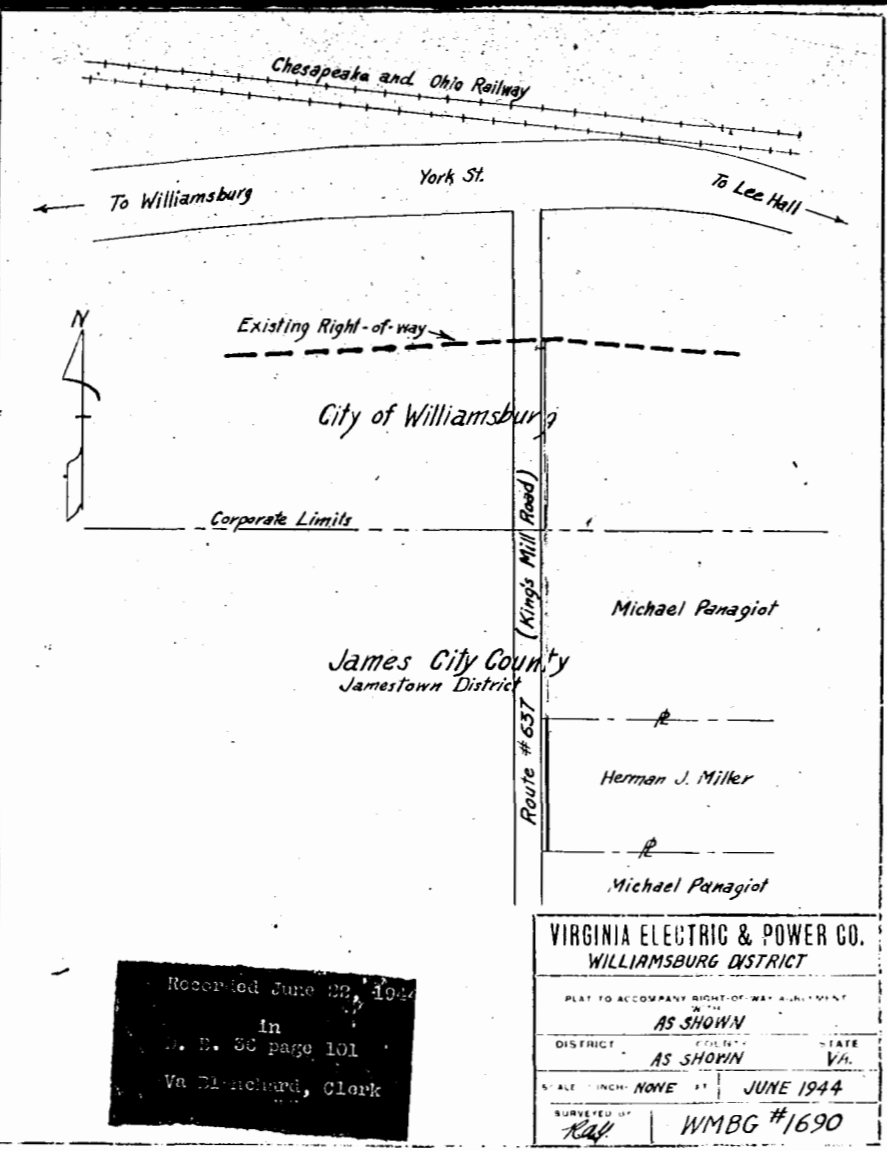

Recorded June 22, 1944
In
D. B. 36 page 101
Va. Beach, Clark

VIRGINIA ELECTRIC & POWER CO.
WILLIAMSBURG DISTRICT
AS SHOWN
JUNE 1944
WMBG #1690