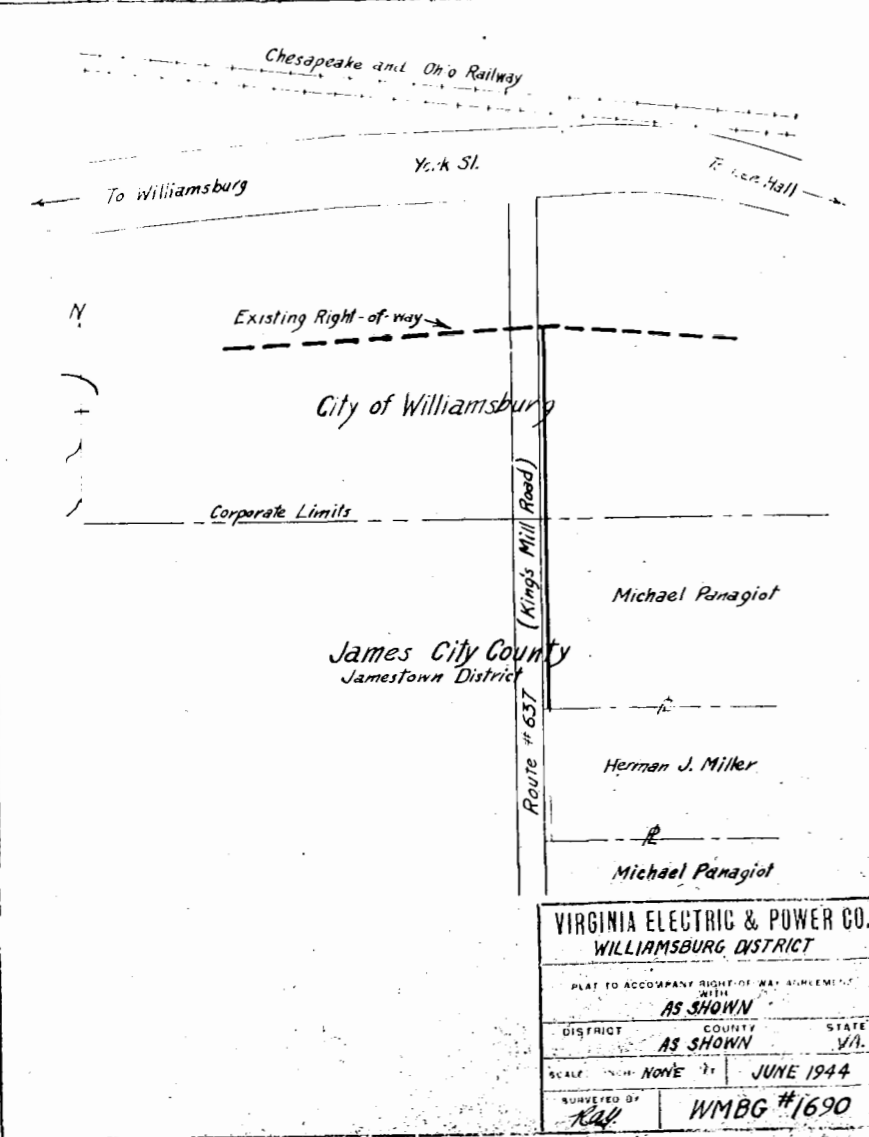

VIRGINIA ELECTRIC & POWER CO.
WILLIAMSBURG DISTRICT
AS SHOWN
JUNE 1944
WMBG #1690