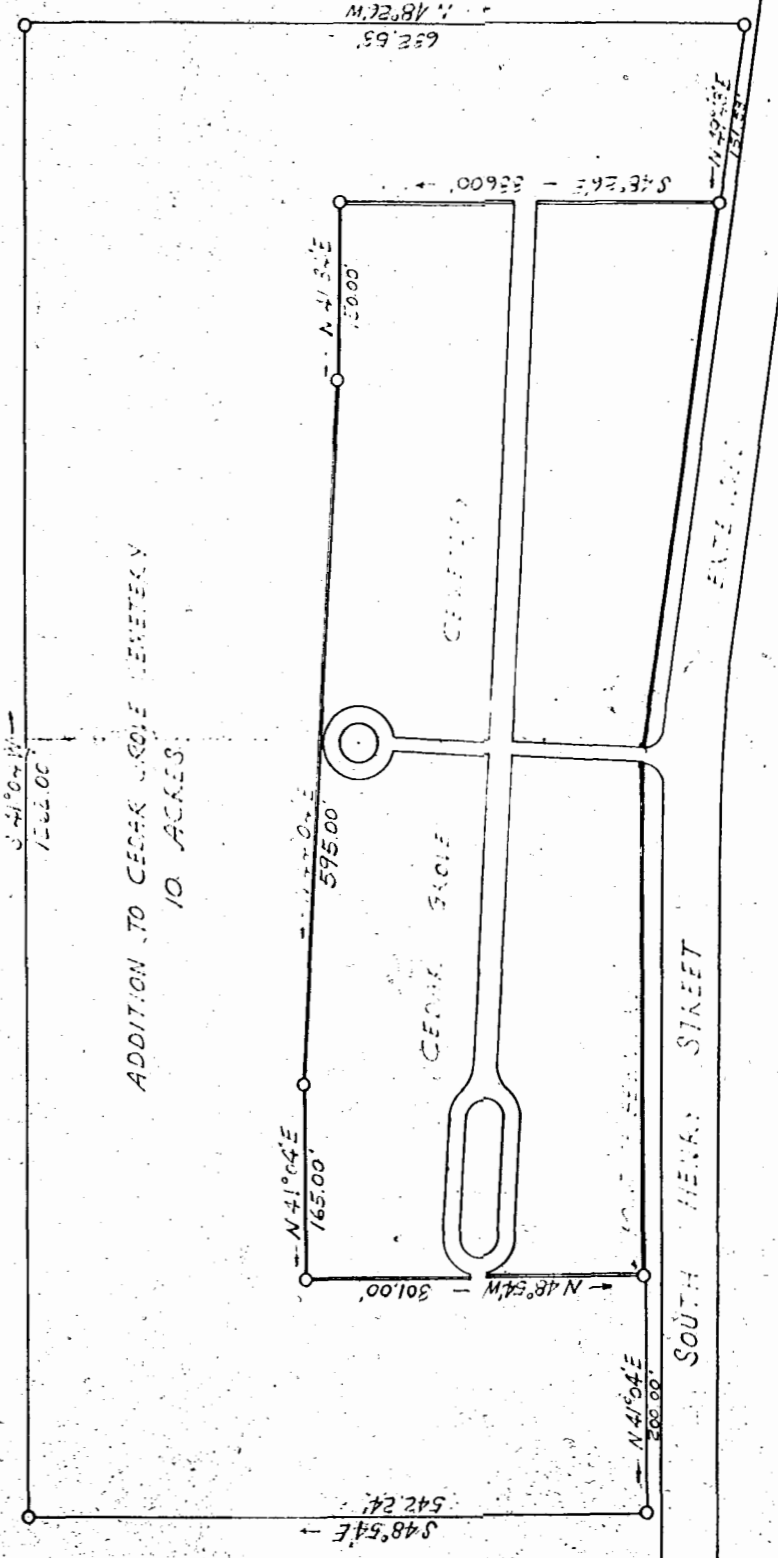

VIRGINIA ELECTRIC & POWER CO.
WILLIAMSBURG DISTRICT
AS SHOWN
JUNE 1944
WMBG #1690

VIRGINIA ELECTRIC & POWER CO.
WILLIAMSBURG DISTRICT
AS SHOWN
JUNE 1944
WMBG #1692

OFFICE OF CITY ENGINEER, WILLIAMSBURG, VIRGINIA
SCALE: 1 INCH = 100 FEET
JUNE 1944

LOCATION
Addition to Cedar Grove Cemetery situated in Jamestown District, James City County, Virginia, and located in the City of Williamsburg, adjoining Cedar Grove Cemetery on the South and Fronting South Henry Street extended, on the East and on the North Fronting South Henry Street extended, said tract of land owned by the Eastern State Hospital, and containing 10 acres of land.

DESCRIPTION
Beginning at a point on the easterly side of South Henry Street extended at the corner of the present brick wall of Cedar Grove Cemetery, thence along the East Right of Way of South Henry Street extended N10°48'20" to a point (corner), thence along the line adjoining Eastern State Hospital S48°54'12" to a point (corner), thence S41°04'48" to a point (corner), thence S48°54'12" to a point on the East Right of Way of South Henry Street extended, thence along said Right of Way S48°54'12" to a corner at the present brick wall of the Cedar Grove Cemetery, thence along the said wall S48°54'12" to a corner, thence S41°04'48" to a corner, thence N10°48'20" to a corner, thence N41°04'48" to the East Right of Way of South Henry Street extended and the corner of the present Cedar Grove Cemetery and being the point of beginning.

Bearings shown in above description are calculated from survey data (Declination Considered) to conform with Hearings shown on Original Survey of Cedar Grove Cemetery.

ADDITION TO CEDAR GROVE CEMETERY
10 ACRES