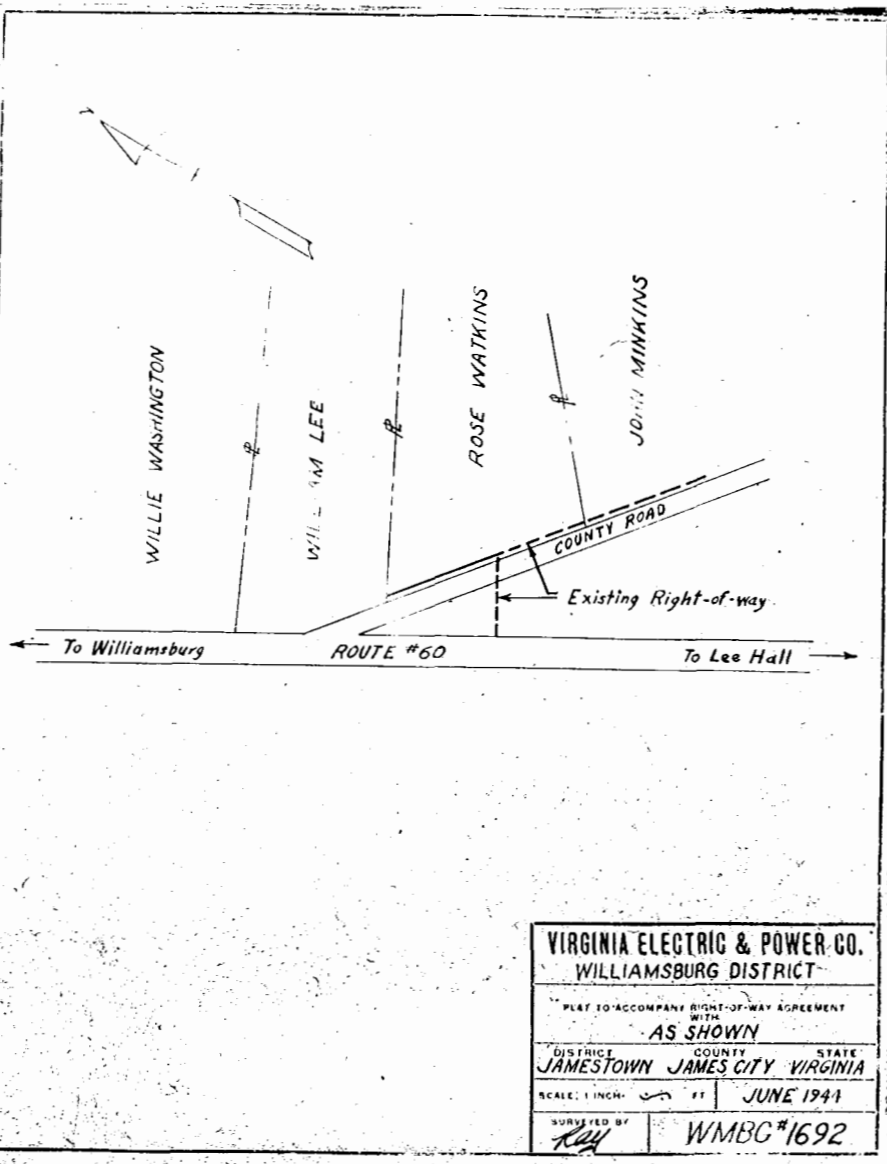

VIRGINIA ELECTRIC & POWER CO.
WILLIAMSBURG DISTRICT
AS SHOWN
JUNE 1944
WMBG #1692

OFFICE OF CITY ENGINEER, WILLIAMSBURG, VIRGINIA
SCALE: 1 INCH = 100 FEET
JUNE 1944