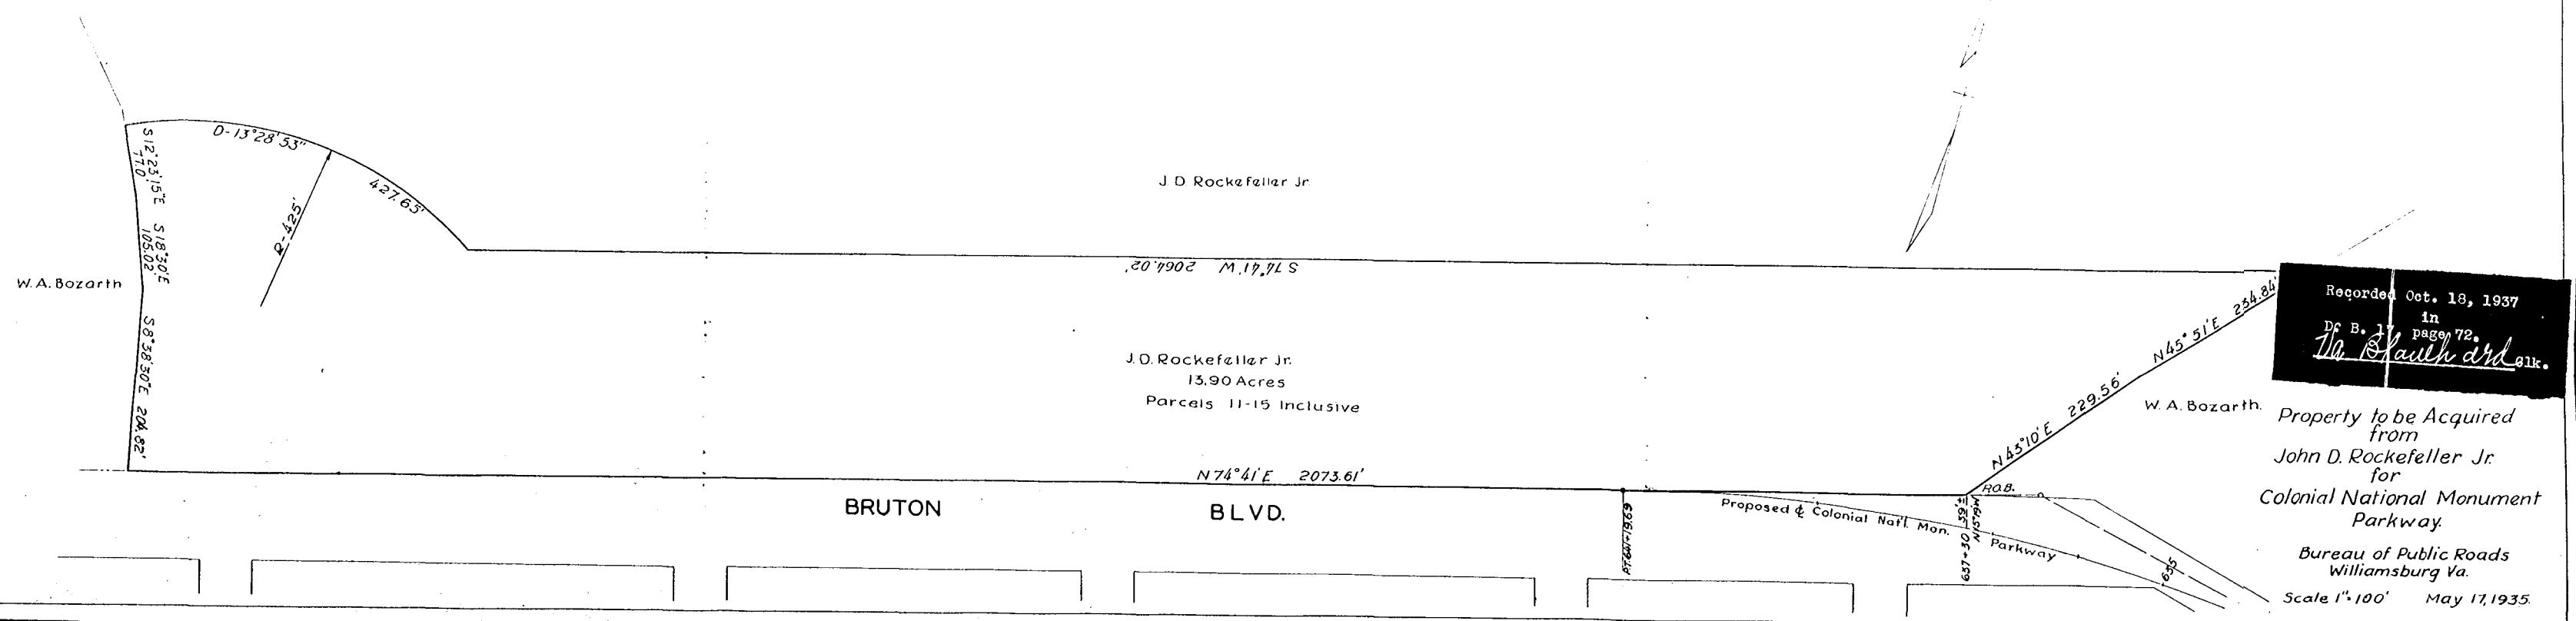

Property to be Acquired from
JOHN D. ROCKEFELLER JR.
for
Colonial National Monument
Parkway.
Bureau of Public Roads
Williamsburg Va.
Scale 1" = 50' May 17, 1935.

Property to be Acquired from
JOHN D. ROCKEFELLER JR.
for
Colonial National Monument
Parkway.
Bureau of Public Roads
Williamsburg Va.
Scale 1" = 50' May 17, 1935.

Property to be Acquired from
JOHN D. ROCKEFELLER JR.
for
Colonial National Monument
Parkway.
Bureau of Public Roads
Williamsburg Va.
Scale 1" = 50' May 17, 1935.

7-12

Property to be Acquired from
John D. Rockefeller Jr.
for
Colonial National Monument
Parkway.
Bureau of Public Roads
Williamsburg Va.
Scale 1" = 100' May 17, 1935.