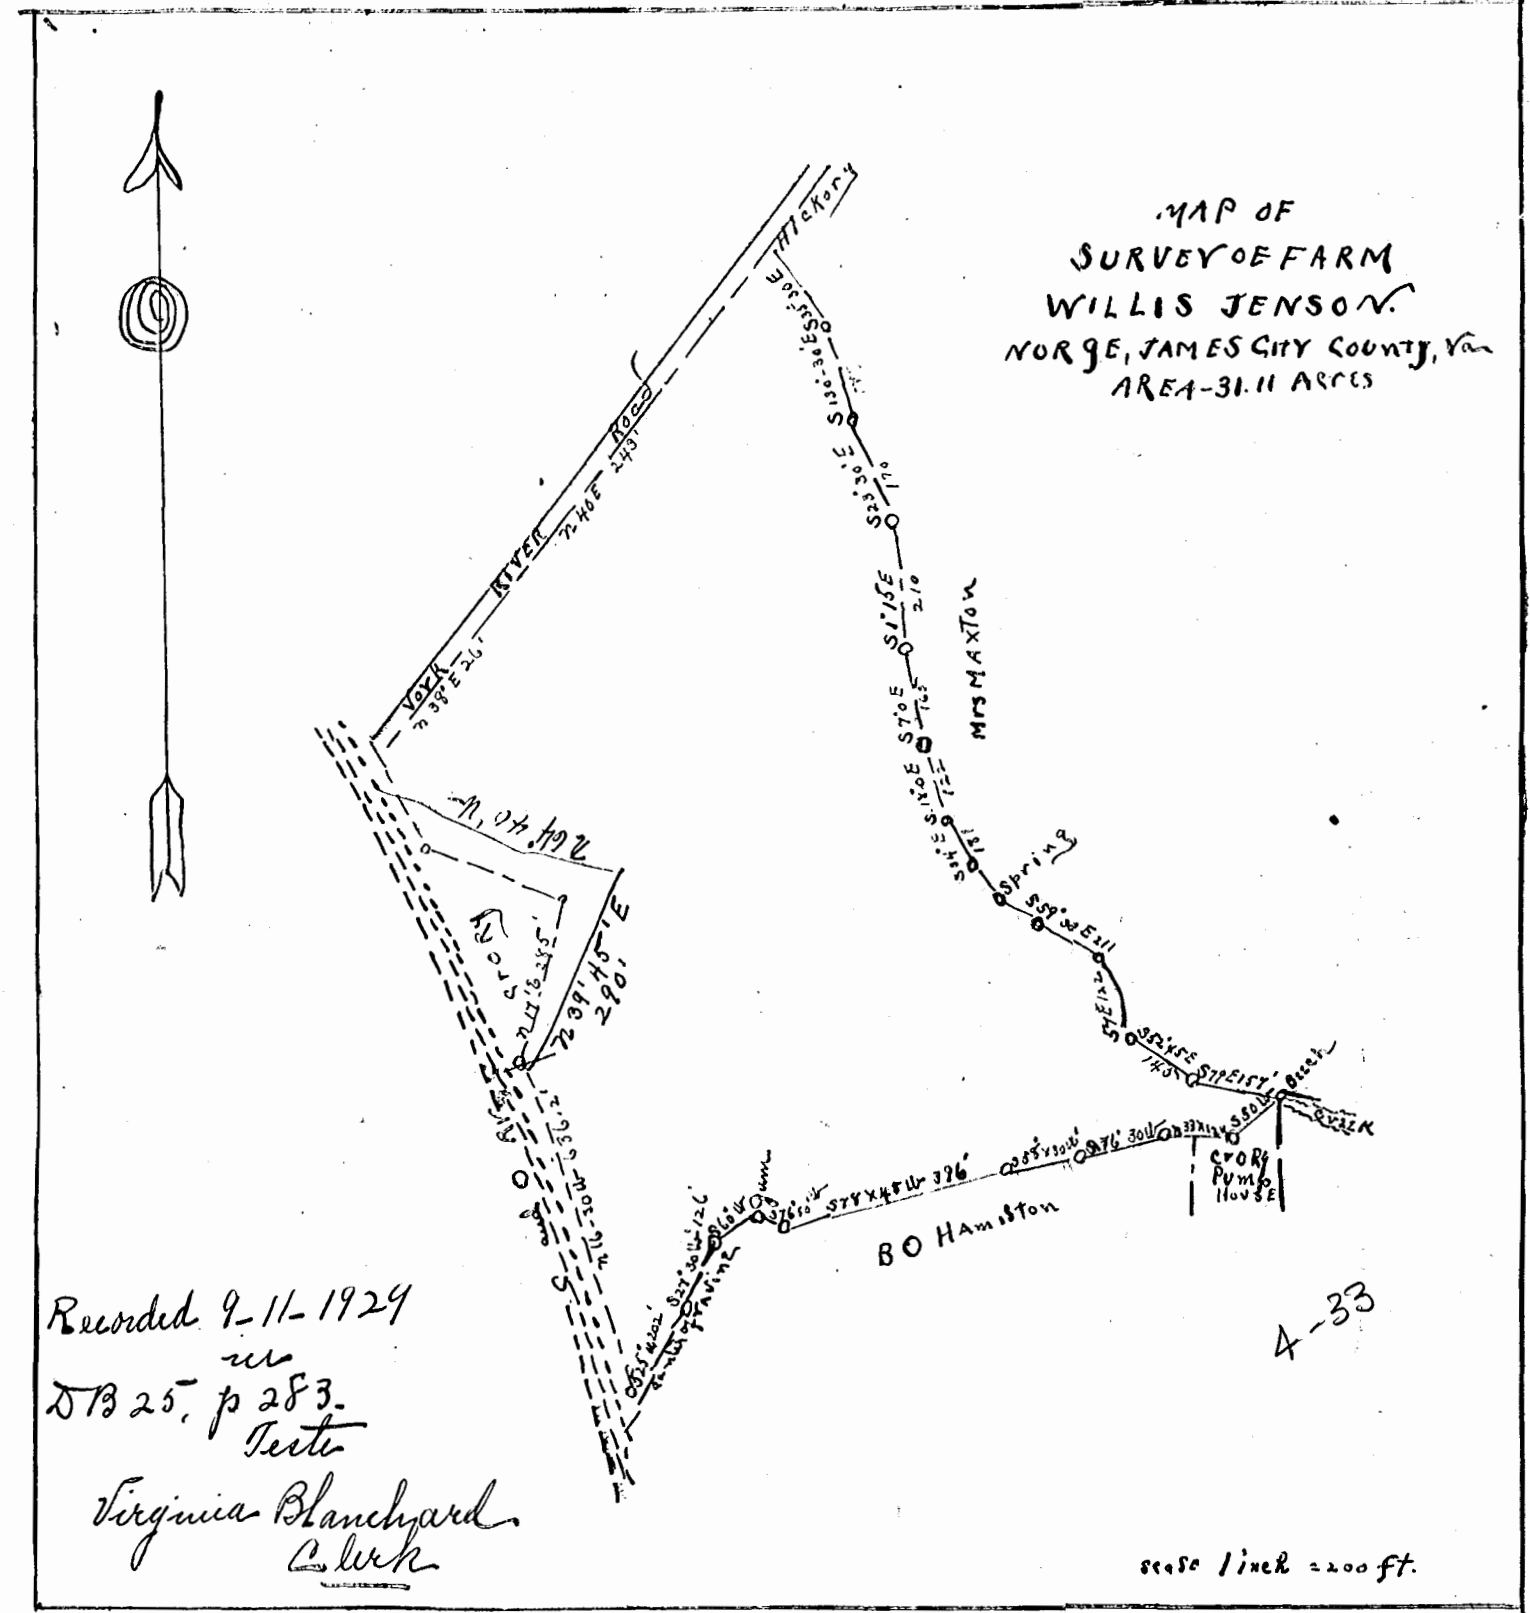

Property sold by
G. L. Burleson
To
L. A. Melson

by PR Missford
Surveyor

Recorded July 5, 1929
DB 25, p 169
Teste
Virginia Blanchard
Clerk

Recorded 9-11-1929
DB 25, p 283
Teste
Virginia Blanchard
Clerk

4-33

Scale 1 inch = 200 ft.