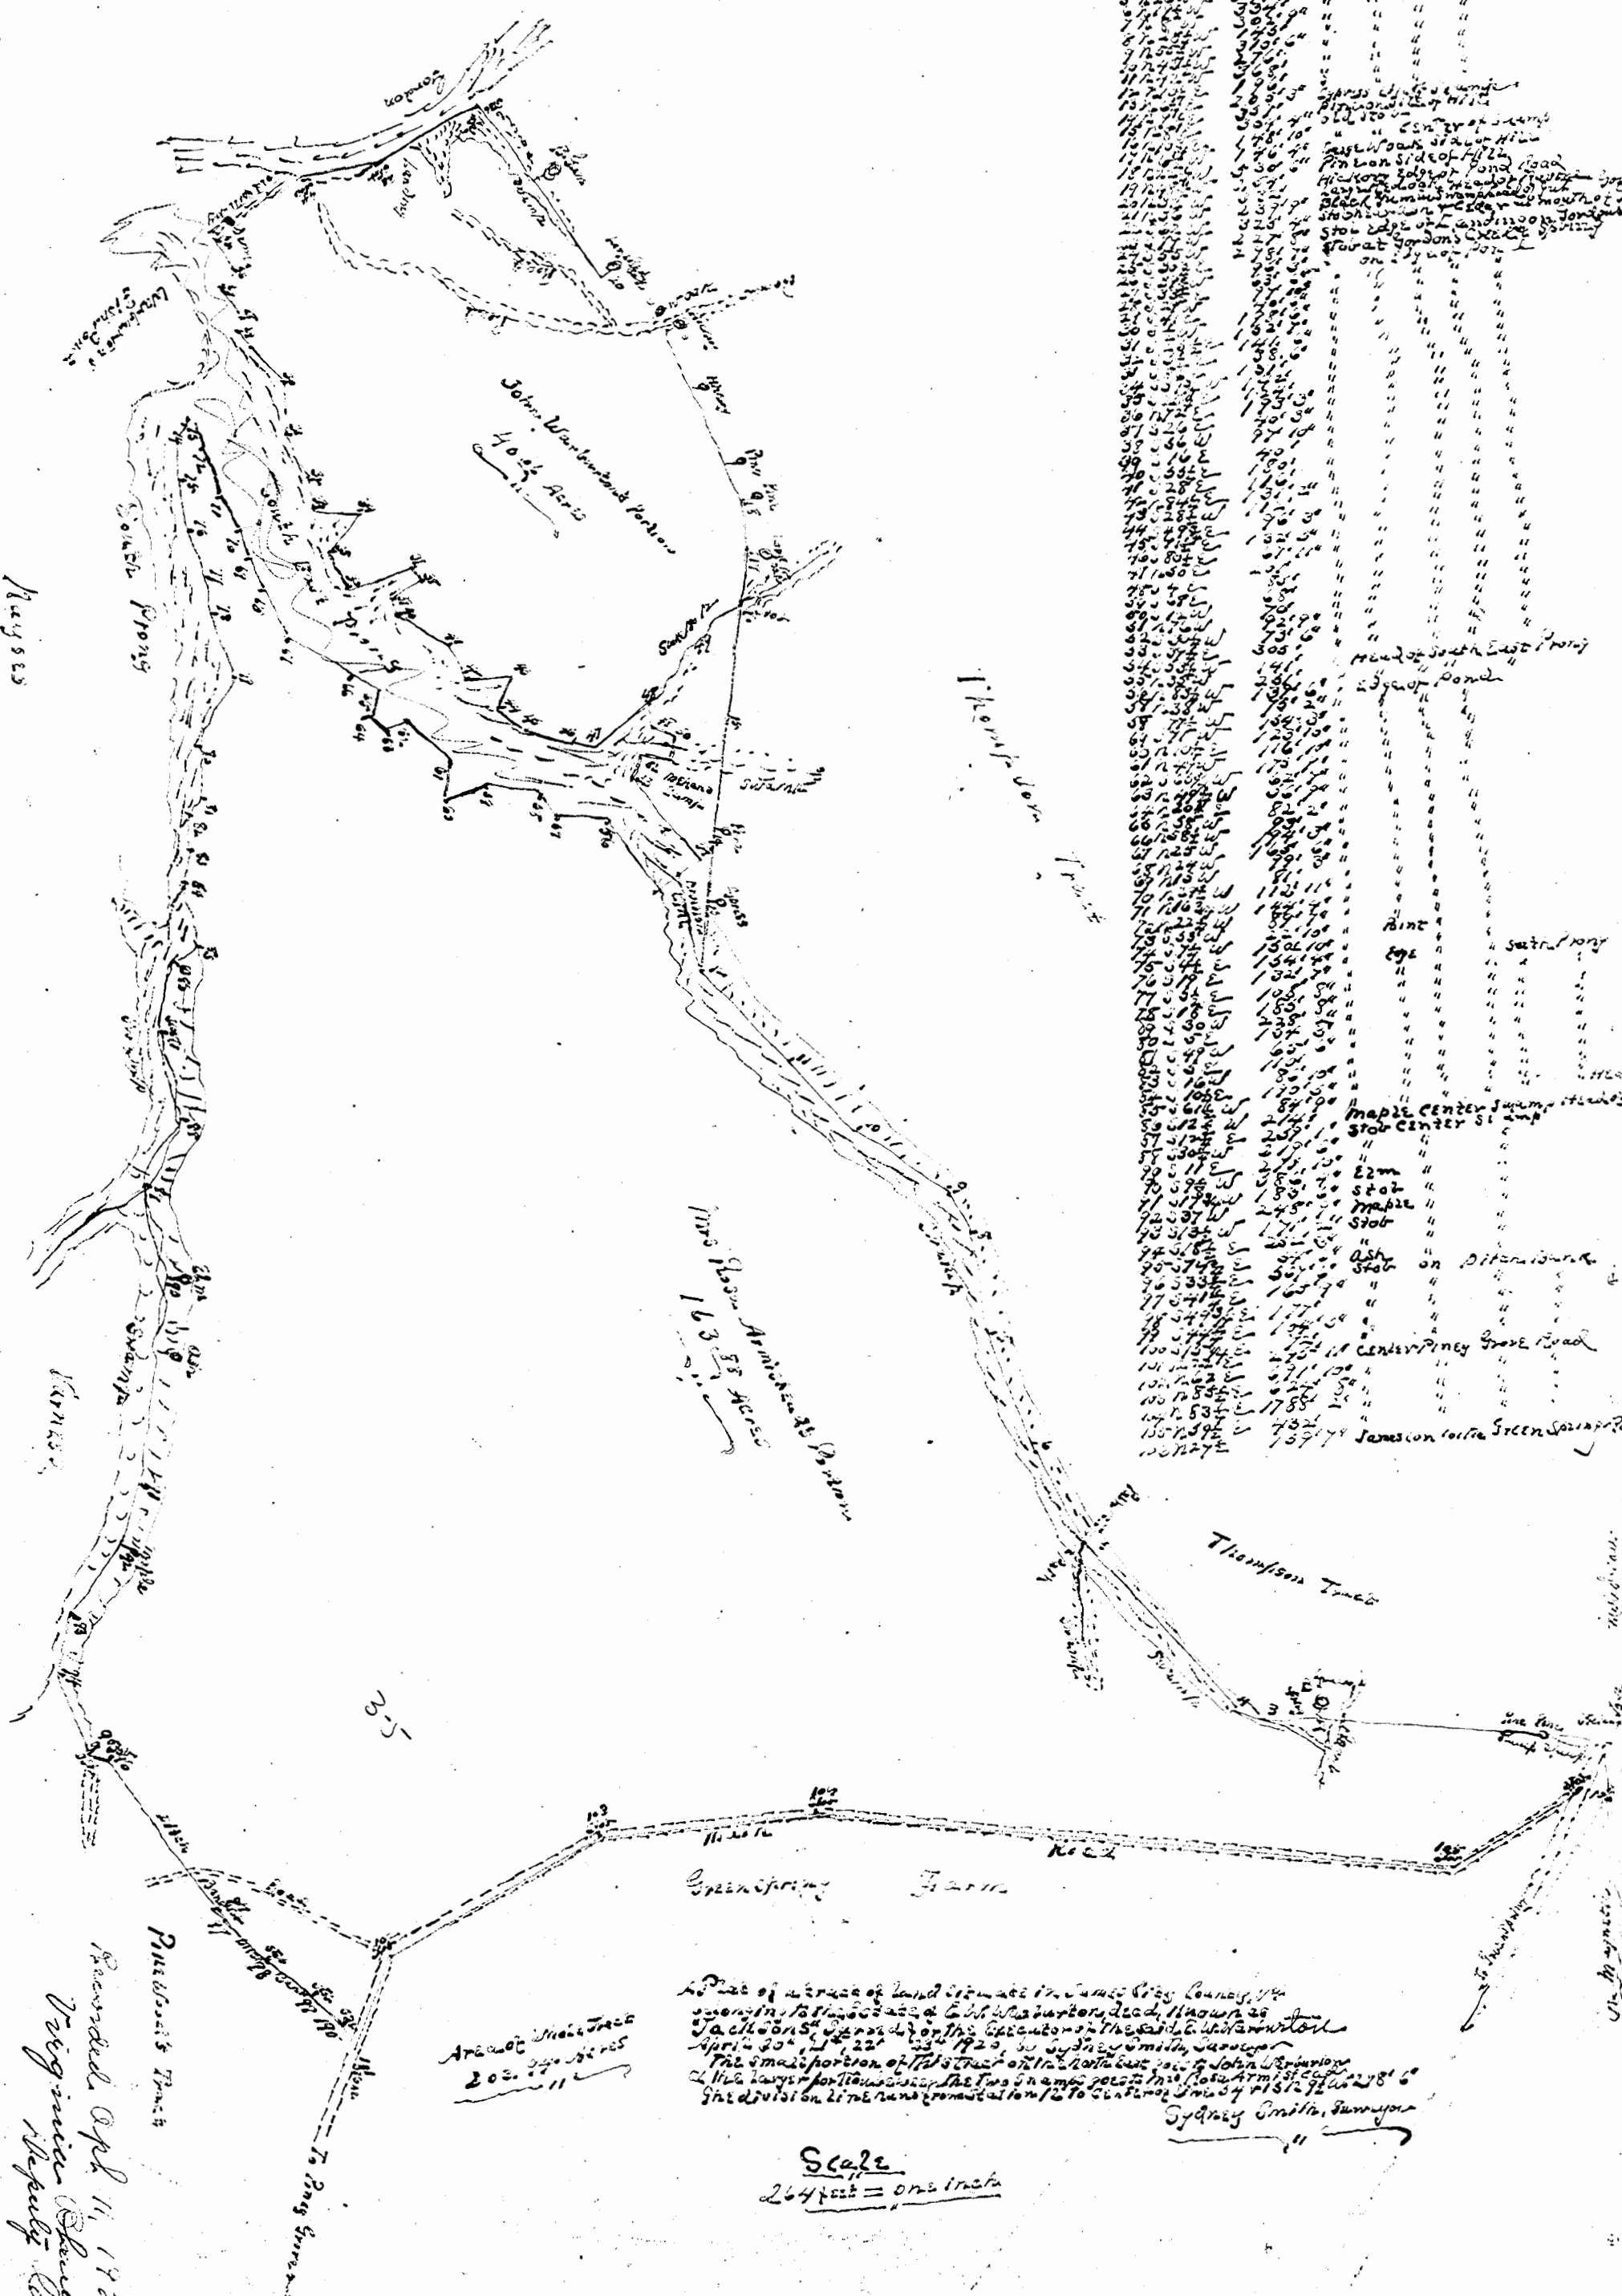

A Part of a tract of land situated in James City County, Va.  
 according to the record of a deed of partition, dated August 26  
 1784, between the said James City County and the said John Warburton  
 and the said John Warburton's heirs, as recorded in the said James City  
 County, Va., on the 22<sup>nd</sup> day of April 1785, by Sydney Smith, Surveyor.  
 The small portion of the tract of land herein set out by John Warburton  
 and the said John Warburton's heirs, as recorded in the said James City  
 County, Va., on the 22<sup>nd</sup> day of April 1785, by Sydney Smith, Surveyor.  
 The division line runs from the corner of the said James City County  
 to the corner of the said John Warburton's tract.

Scale  
 264 feet = one inch

Recorded April 11, 1785  
 Virginia, Shadrach  
 Deputy Clerk