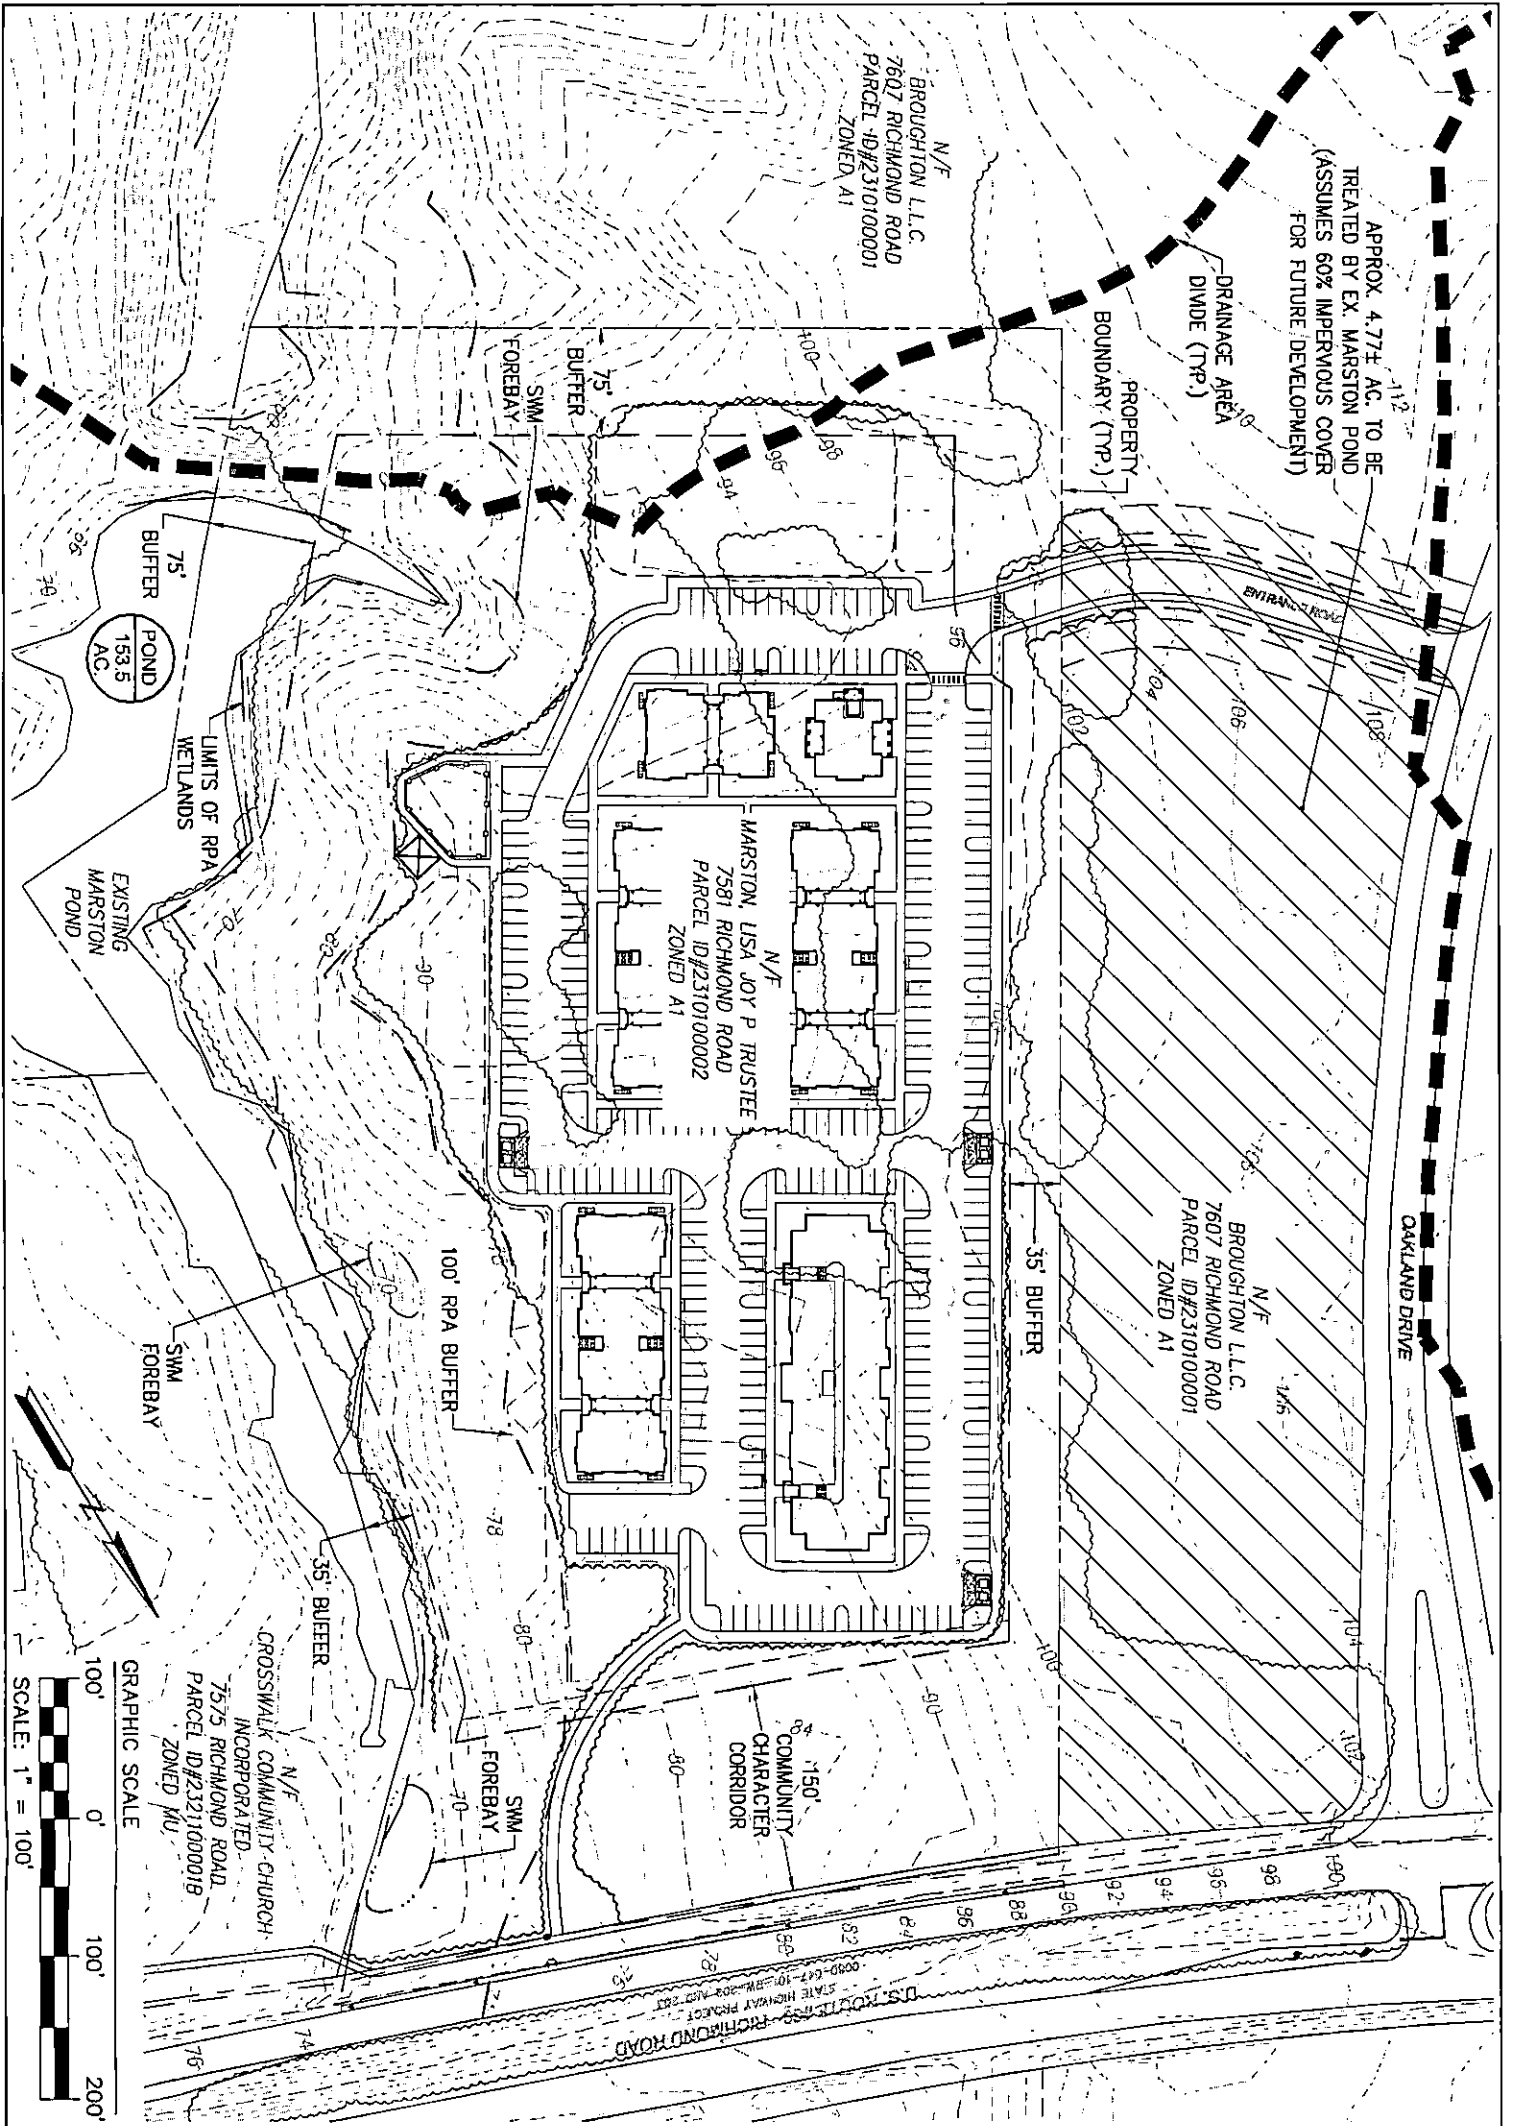

EXHIBIT A

1 OF 1

EXHIBIT 'B'  
for  
**OAKLAND POINTE**

STONEHOUSE DISTRICT    JAMES CITY COUNTY    VIRGINIA

**AES**  
CONSULTING ENGINEERS

2401 Glen Terrace Road, Suite 1  
Williamsburg, Virginia 23188  
Phone (757) 846-6246  
Fax (757) 846-6244  
www.aes.com

Hampton Roads    Central Virginia    Metro Peninsula

Rev	Date	Description	Revised By