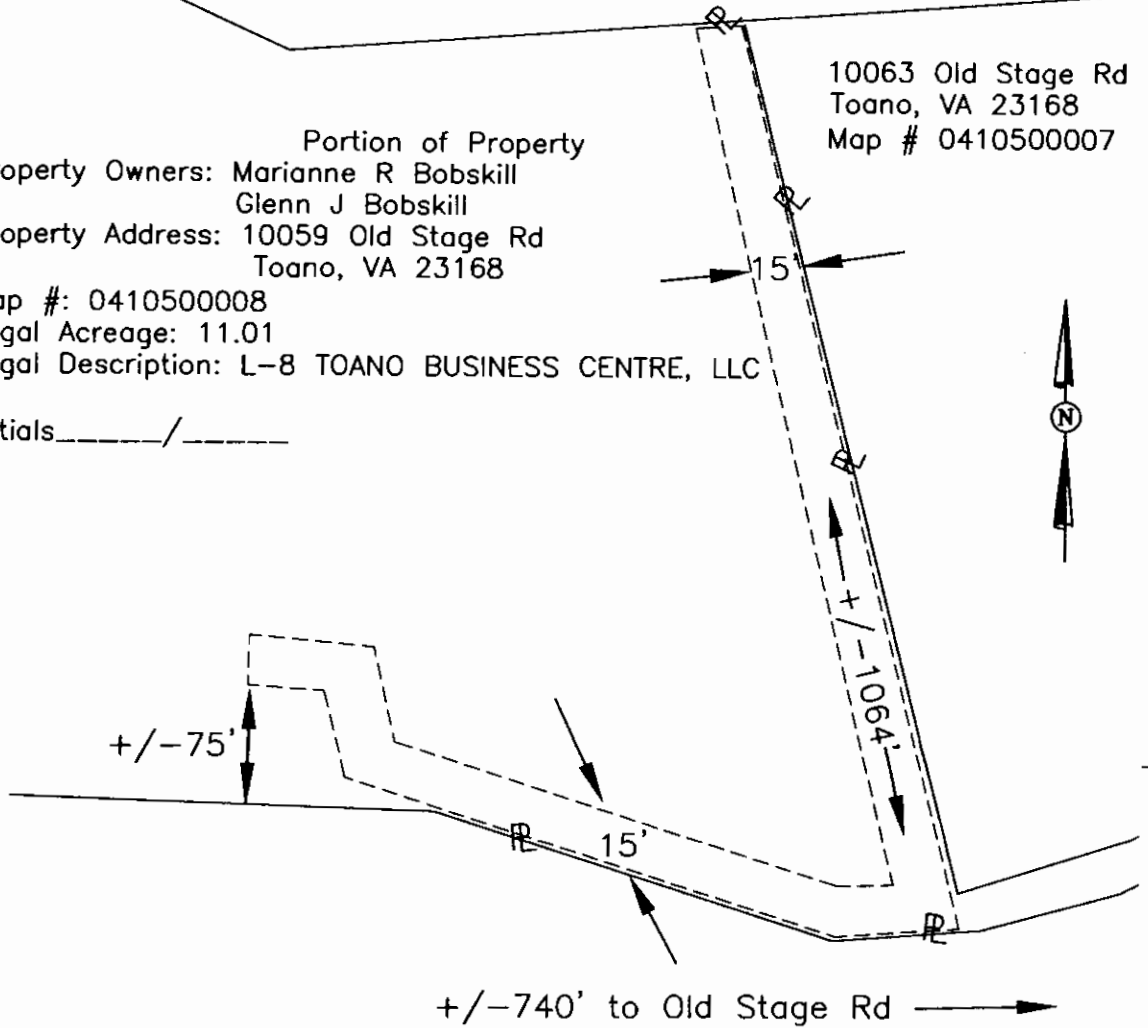

Portion of Property
 Property Owners: Marianne R Bobskill
 Glenn J Bobskill
 Property Address: 10059 Old Stage Rd
 Toano, VA 23168
 Map #: 0410500008
 Legal Acreage: 11.01
 Legal Description: L-8 TOANO BUSINESS CENTRE, LLC
 Initials _____/_____

10063 Old Stage Rd
 Toano, VA 23168
 Map # 0410500007

NOT TO SCALE

Legend

- Location of Boundary Lines of Right-of-Way 15' in Width.
- Indicates Property Line is Right-of-Way Boundary

Plat to Accompany Right-of-Way Agreement		
VIRGINIA ELECTRIC AND POWER COMPANY doing business as Dominion Virginia Power UG		
District Eastern		
District-Township-Borough Stonehouse	County-City James City	State VA
Office Williamsburg	Plat Number 28-16-0012	
Estimate Number 7712929	Grid Number M1545	
Date 4-7-16	By Jordan Vestre	