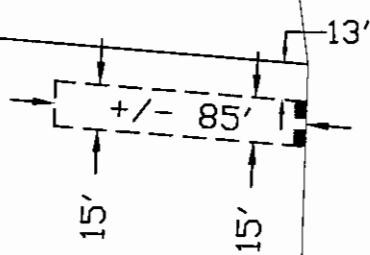

265' TO  
 CHICKAHOMINY RD

**Legend**

- Location of Boundary Lines of Right-of-Way  
15' in Width.
- ==PL== Indicates Property Line is Right-of-Way

<b>Plat to Accompany Right-of-Way Agreement</b>		
VIRGINIA ELECTRIC AND POWER COMPANY doing business as <b>Dominion Virginia Power</b> UG		
District EASTERN		
District-Township-Borough TDAND	County-City JCC	State VA
Office WILLIAMSBURG	Plat Number 28-16-0026	
Estimate Number 28 10045805	Grid Number M1641	
Date 5/3/2016	By Dean Robertson	