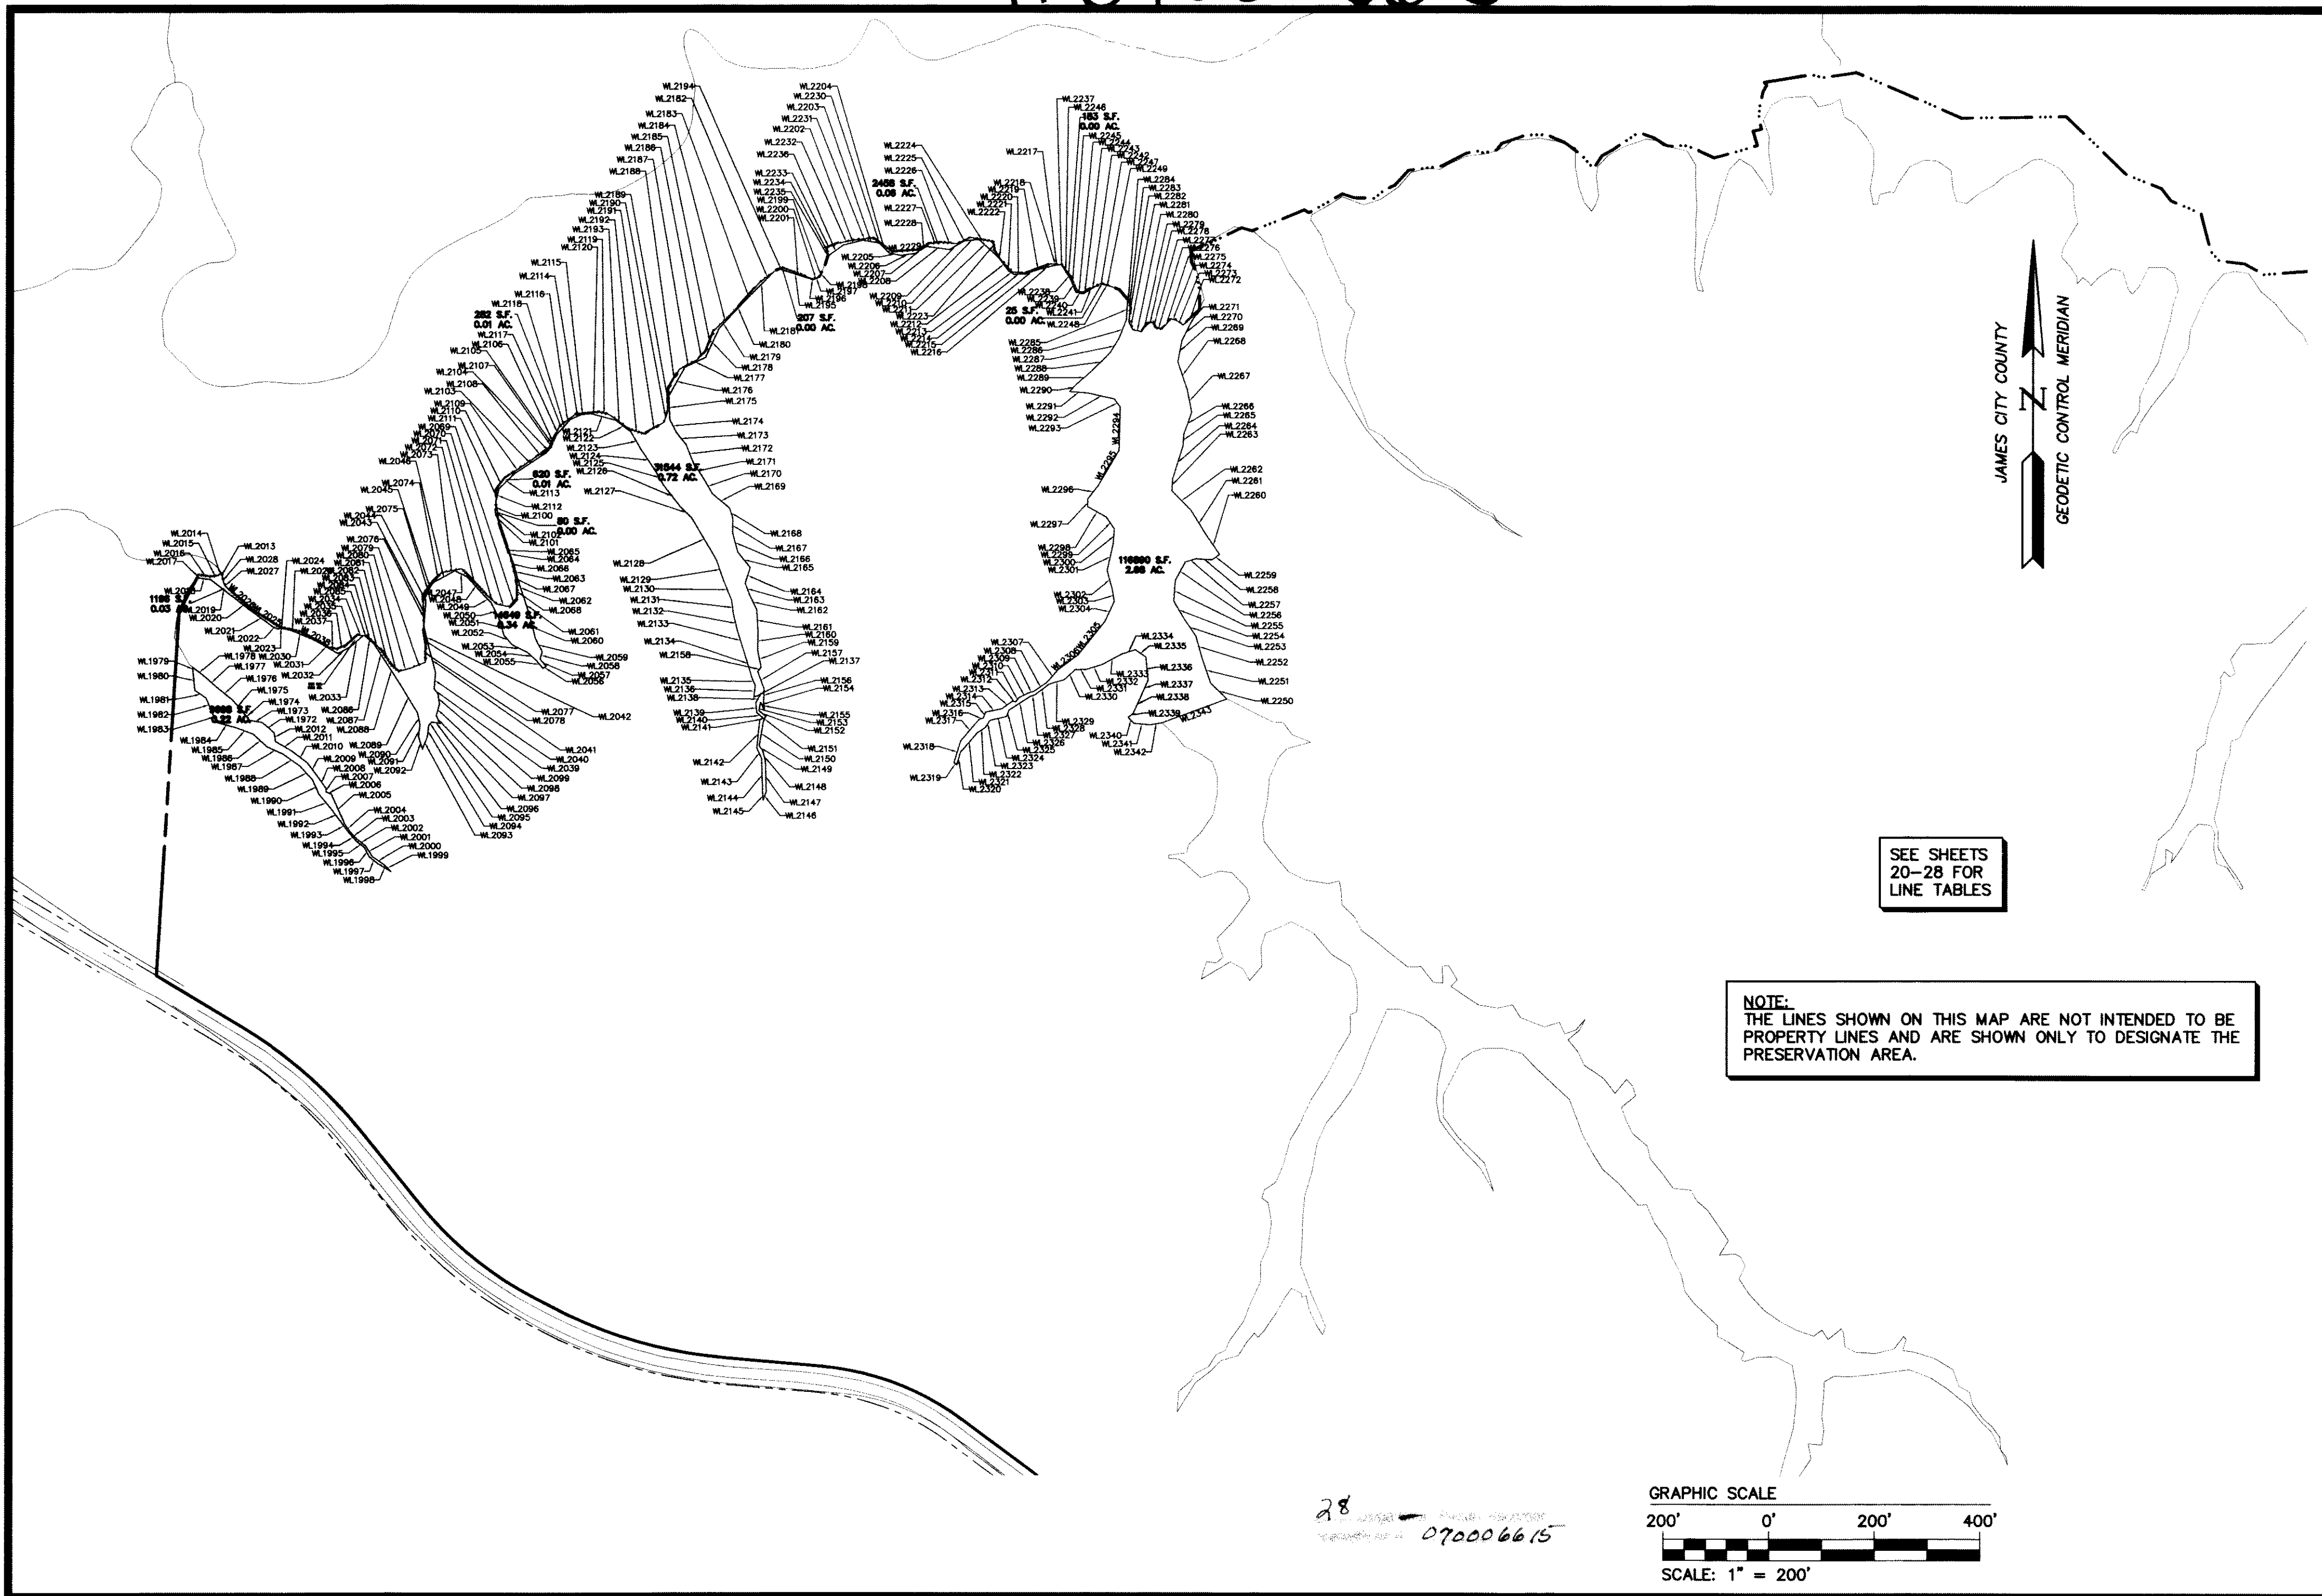

#070006615

SEE SHEETS
20-28 FOR
LINE TABLES

NOTE:
THE LINES SHOWN ON THIS MAP ARE NOT INTENDED TO BE
PROPERTY LINES AND ARE SHOWN ONLY TO DESIGNATE THE
PRESERVATION AREA.

28
070006615

5248 Olde Towne Road, Suite 1
Williamsburg, Virginia 23188
(757) 253-0040
Fax (757) 220-8994

MAP SHOWING PRESERVATION AREAS

LOCATED ON THE PROPERTY OWNED BY
COLONIAL HERITAGE

STONEHOUSE DISTRICT COUNTY OF JAMES CITY VIRGINIA

		City of Williamsburg & County of James City Circuit Court. This PLAT was recorded on <u>8 March 2007</u> at <u>8:57</u> AM PM, PB. PG. <u>—</u> DOCUMENT # <u>070006615</u> BETSY B. WOOLRIDGE, CLERK <u>Betsy B. Woolridge</u> Clerk		
No.	DATE	REVISION / COMMENT / NOTE	REVISED BY	REVIEWED BY

Designed AES	Drawn AES
Scale 1"=200'	Date 01/15/2007
Project No. 8881-11-O	
Drawing No. 11 of 28	

S:\Jobs\888111-1-Preservation Map and Exhibit-DEQ\dwg\CadMAP SHOWING PRESERVATION AREAS.dwg, 3/2/2007 10:34:15 AM, roy.pennington