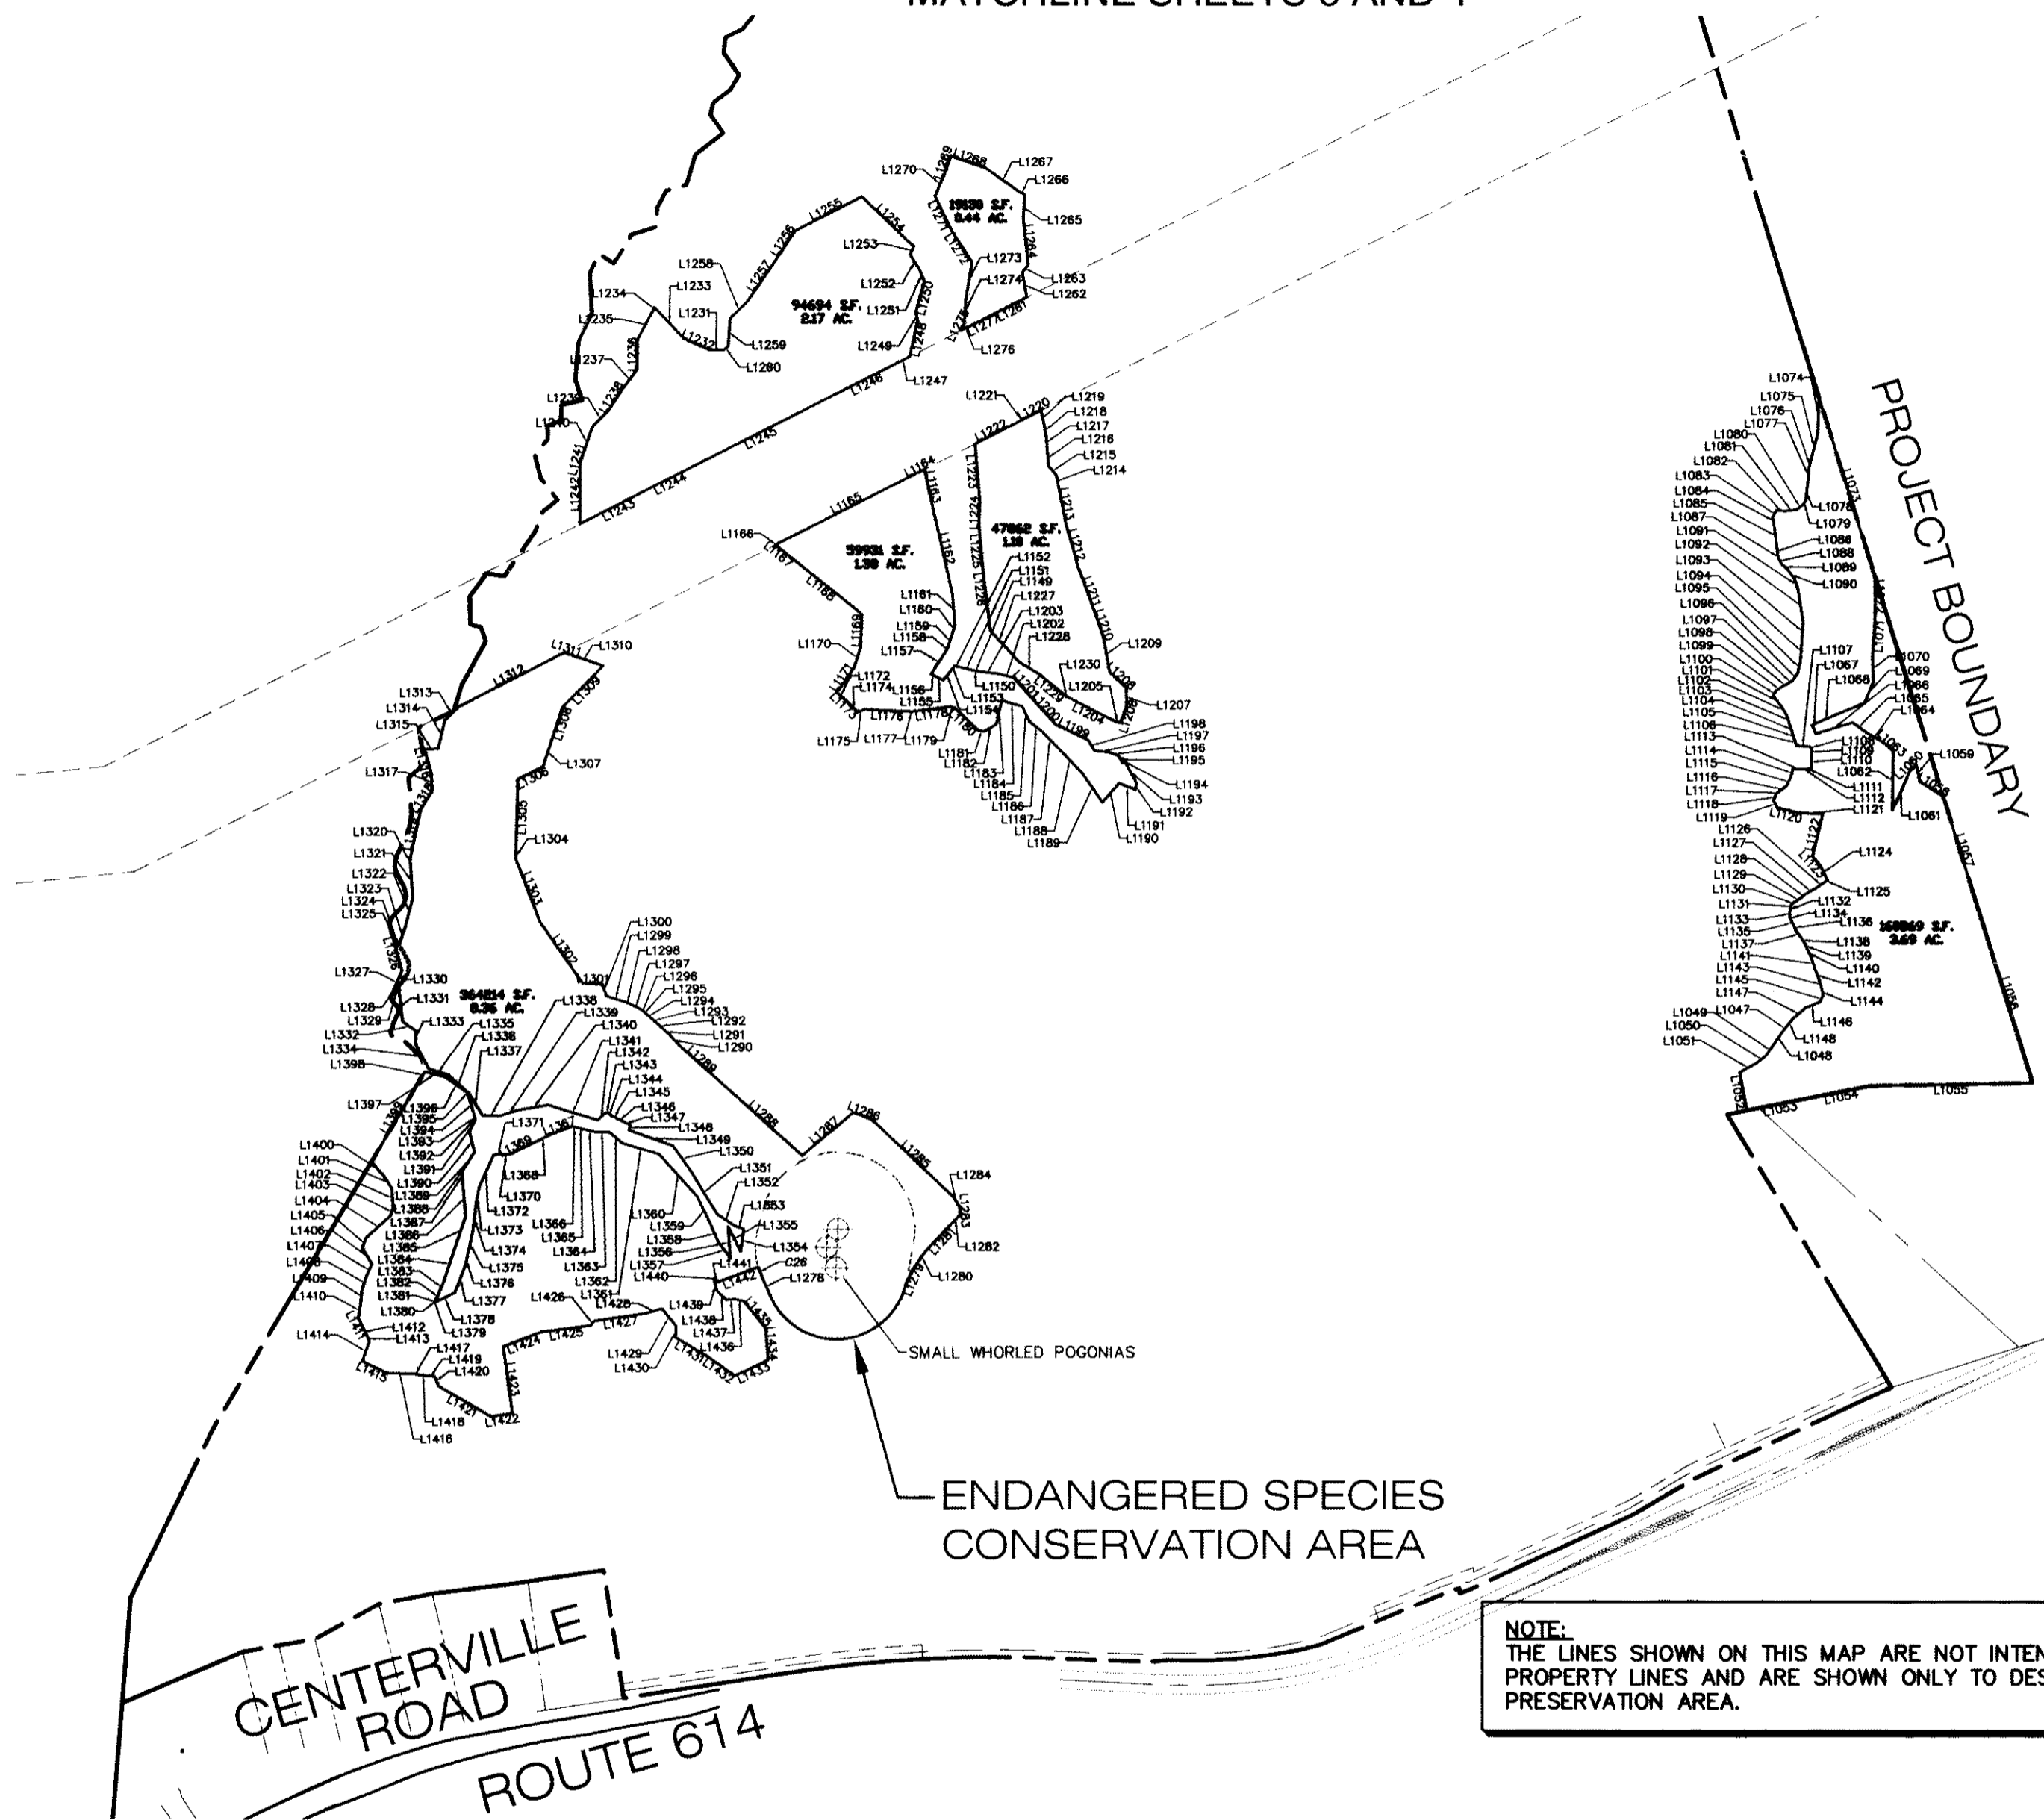

070006615

MATCHLINE SHEETS 3 AND 4

SEE SHEETS 12-19 FOR LINE TABLES

NOTE: THE LINES SHOWN ON THIS MAP ARE NOT INTENDED TO BE PROPERTY LINES AND ARE SHOWN ONLY TO DESIGNATE THE PRESERVATION AREA.

28 Large Small Plates Recorded
herewith as # 070006615

Designed AES	Drawn AES
Scale 1"=200'	Date 01/15/2007
Project No. 8881-11-O	
Drawing No. 2 of 28	

S:\Jobs\888111\Preservation Map and Exhibit-DEQ.dwg\Cad\Map SHOWING PRESERVATION AREAS.dwg, 3/1/2007 6:26:09 PM, bert.hogg