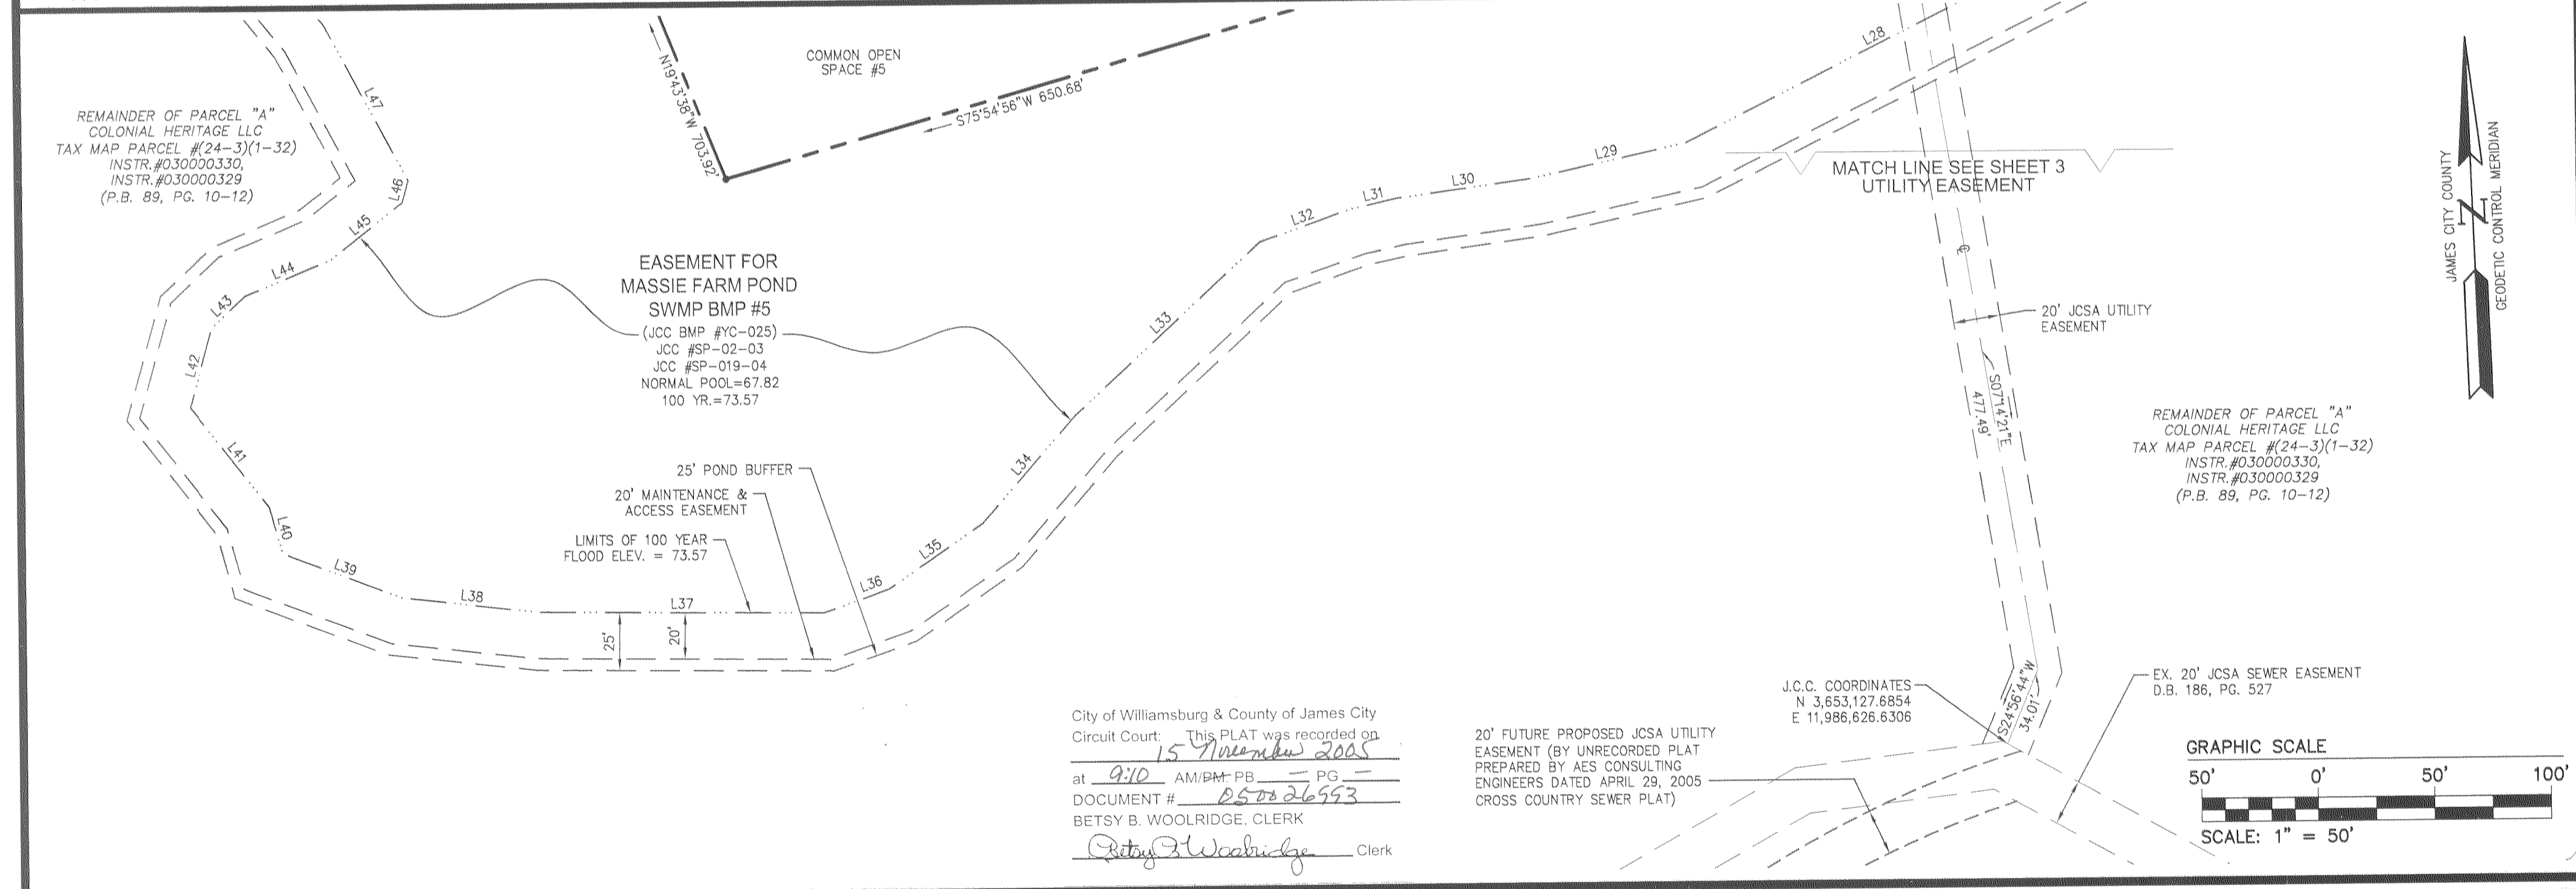

#050026993

5248 Olde Towne Road, Suite 1
Williamsburg, Virginia 23188
(757) 253-0040
Fax (757) 220-8994

PLAT OF SUBDIVISION
COLONIAL HERITAGE
PHASE II, SECTION I LOTS 14-73
PREPARED FOR COLONIAL HERITAGE LLC

STONEHOUSE DISTRICT JAMES CITY COUNTY VIRGINIA

No.	DATE	REVISION / COMMENT / NOTE	BY
4		Large/Small Plat(s) Recorded herein as # 050026993	
3	8/23/05	REVISED PER J.C.C. COMMENTS	AWT
2	8/16/05	CHANGED SIDE & REAR BUILDING SETBACKS FROM 3 FEET TO 5 FEET	AWT
1	6/22/05	REVISED PER J.C.C. COMMENTS	AWT

Designed	Drawn
HWP	AWT
Scale	Date
1"=50'	5/6/05
Project No.	
8881-21	
Drawing No.	
4 of 4	