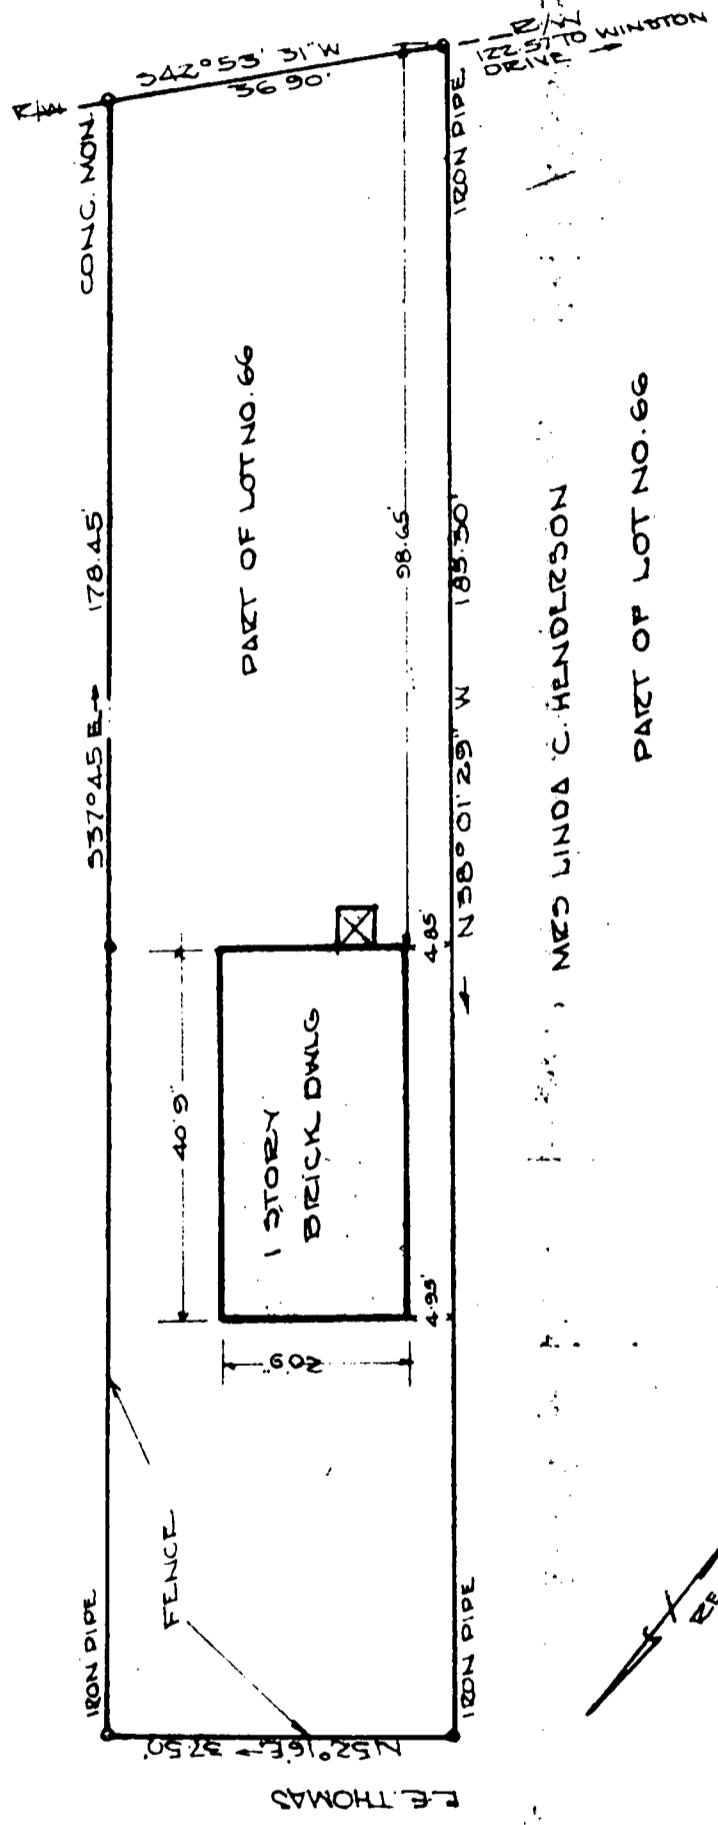

SHIRLEY DENTLER SHOP

PART OF LOT NO. 66

MES LINDA C. HENDERSON

PART OF LOT NO. 66

JAMESTOWN DIST. JAMES CITY COUNTY VA.
 WINSTON TERRACE SUBDIVISION
 PLAT SHOWING BOUNDARY SURVEY AND LOCATION
 OF IMPROVEMENTS PART OF LOT NO. 66 STANDING
 IN THE NAME OF -

SHIRLEY ROBERTSON
 SURVEYED NOV. 19, 1962 SCALE 1" = 20'

6050

334