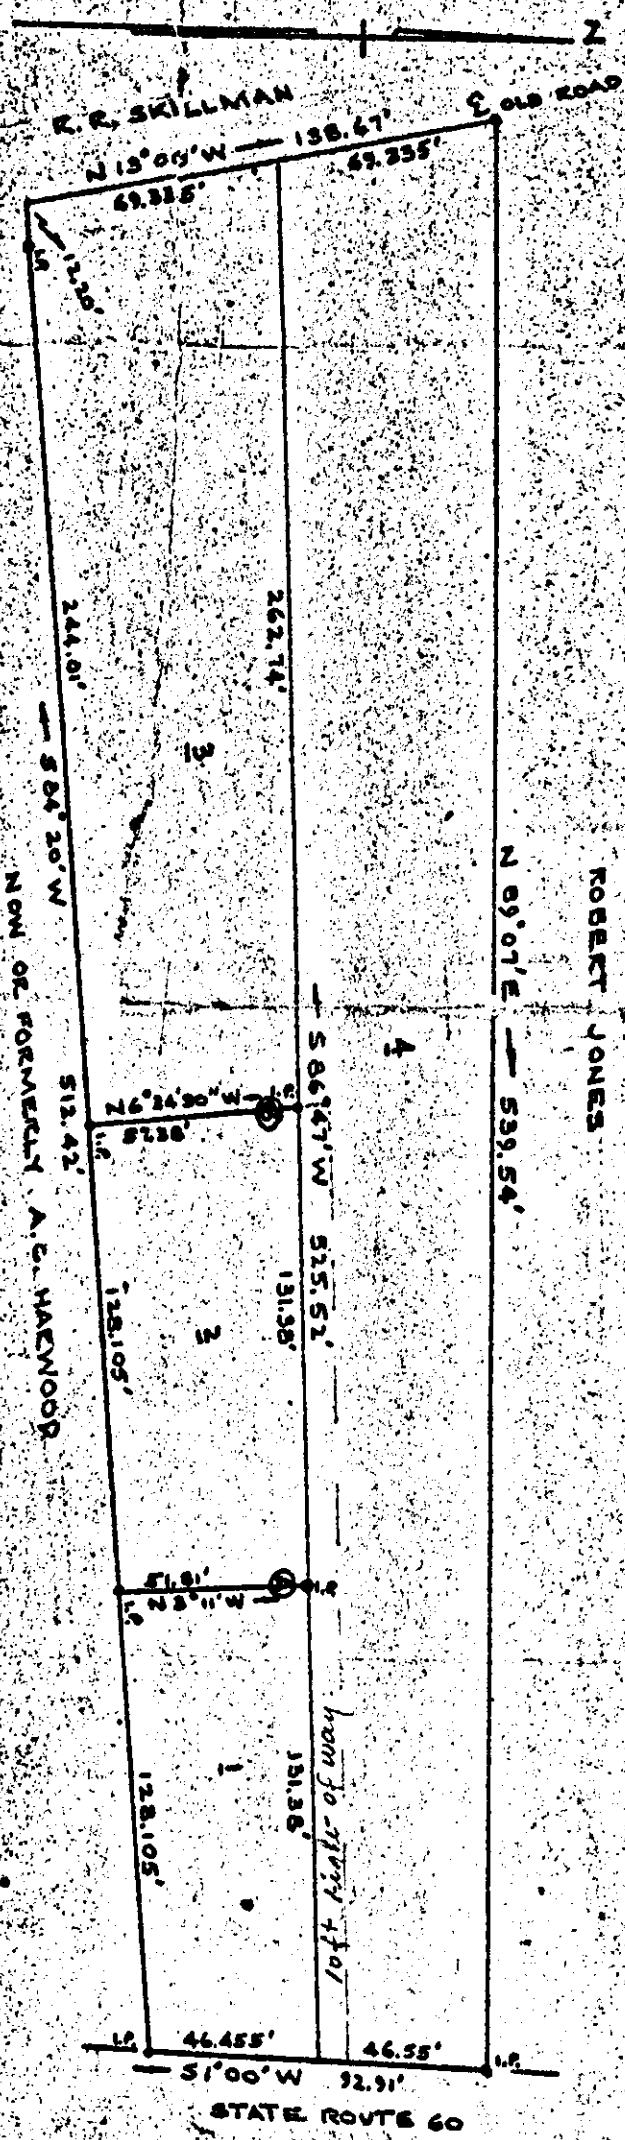

PROPOSED PARTITION OF THE WASHINGTON JONES ESTATE
SITUATED IN JAMES CITY COUNTY, VA.
SEPT. 1957

SCALE 1" = 50'

OK for
recording
3-16-75 NHC