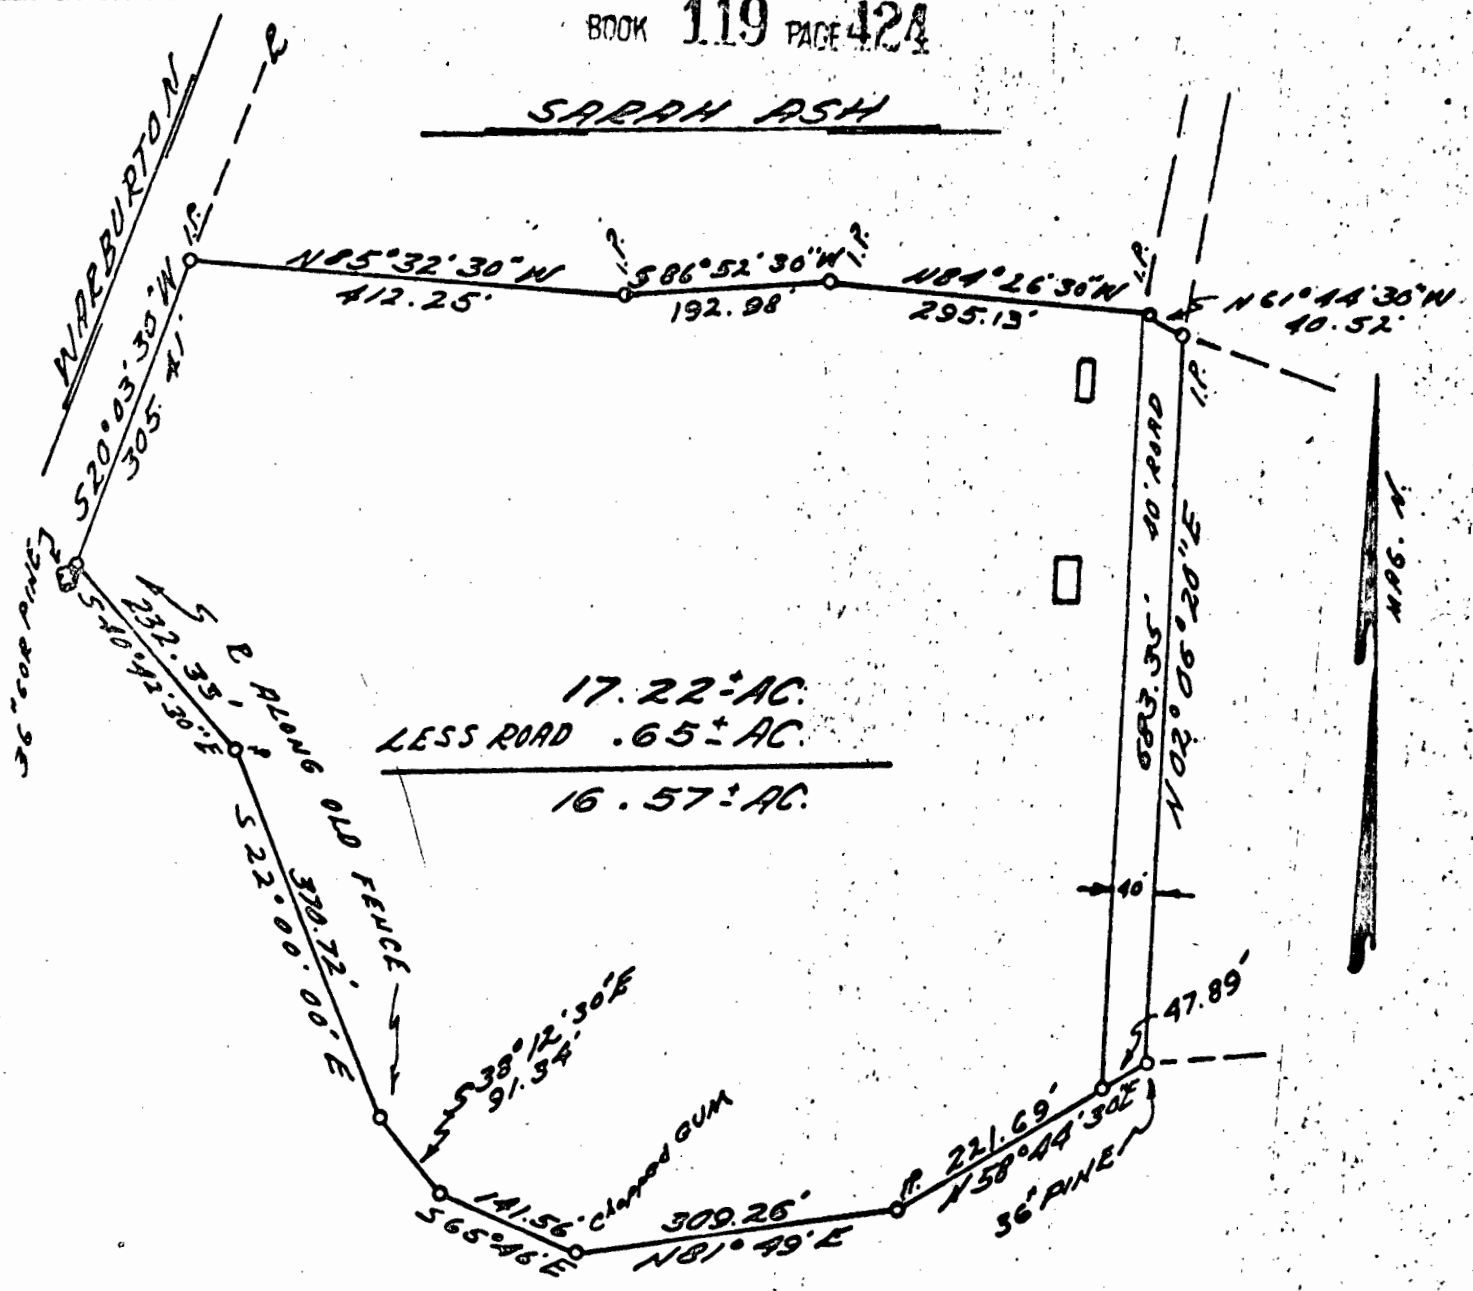

SARAH ASH

WARBURTON OR JONES

PLAT SHOWING PROPERTY OF R. B. ROBERTSON, SR.	
LOCATED IN JAMESTOWN MAG. DIST. JAMES CITY COUNTY, VA.	
SCALE: 1" = 200'	DEC. 23, 1965
S. V. CAMP & ASSOCIATES CERTIFIED LAND SURVEYOR - COURTLAND, VA.	