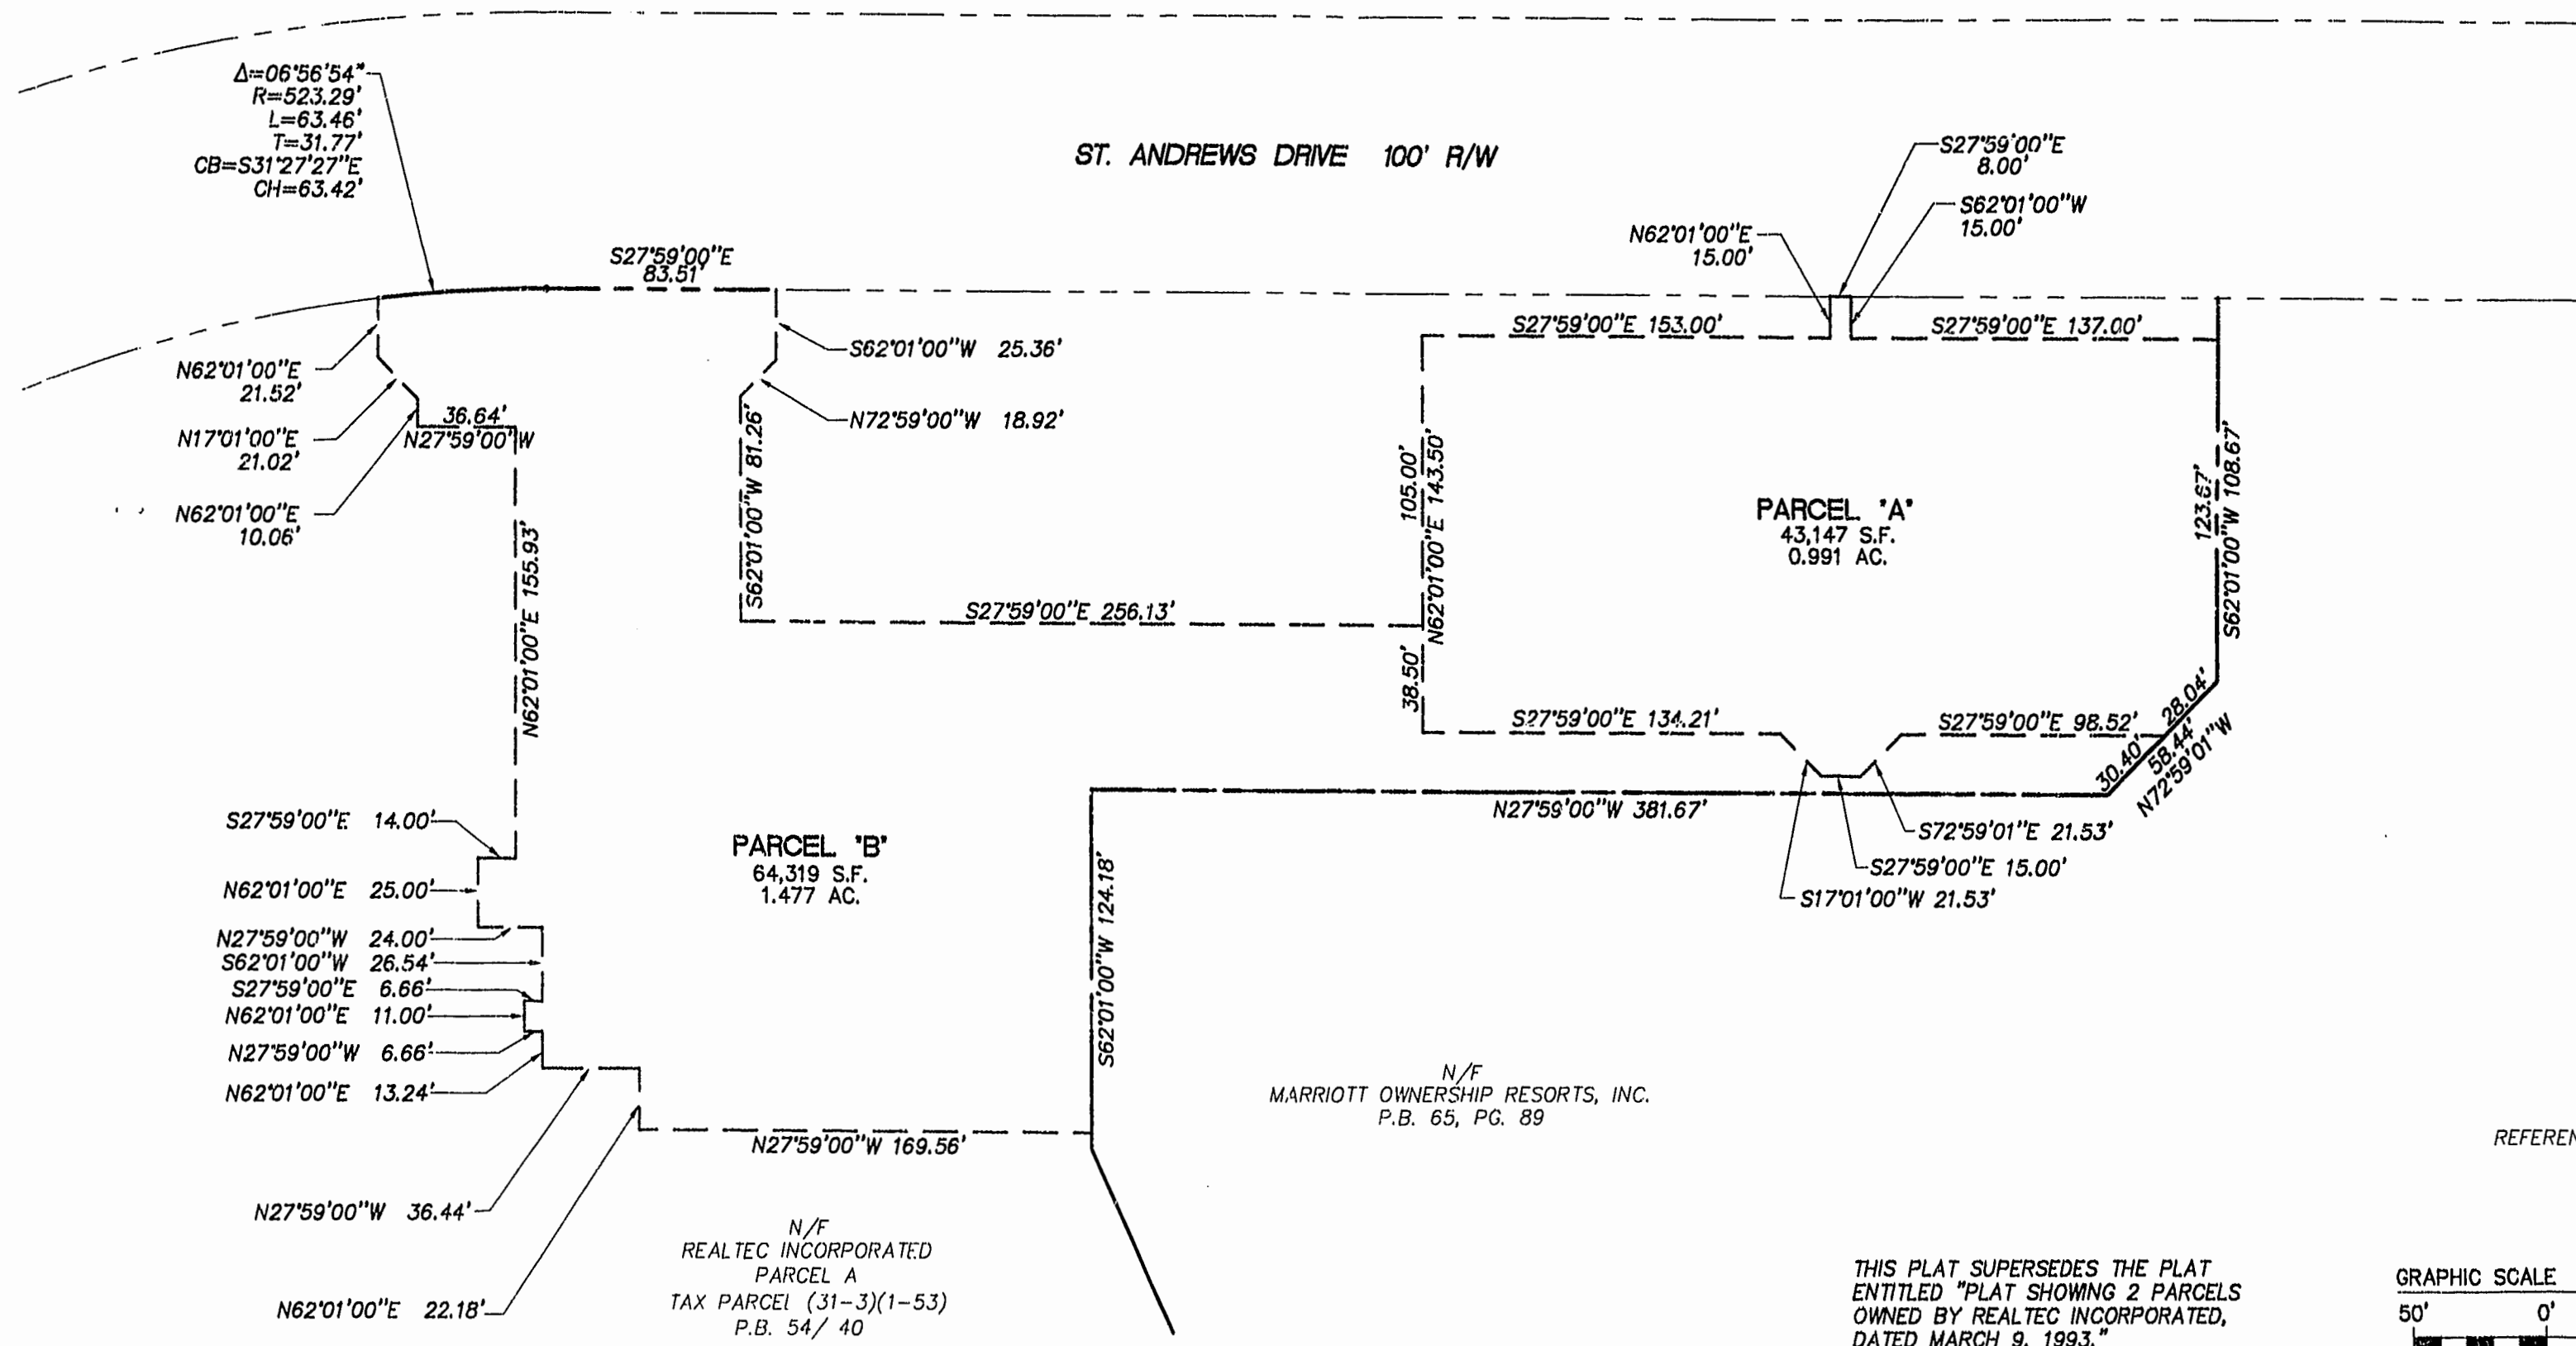

LOCATION MAP

PARCEL AREAS

PARCEL 'A'	43,147 S.F.±	0.991 AC.±
PARCEL 'B'	64,319 S.F.±	1.477 AC.±
TOTAL AREA=	107,466 S.F.±	2.468 AC.±

N/F
 MARRIOTT'S MANOR CLUB AT FORD'S COLONY
 MARRIOTT OWNERSHIP RESORTS, INC.
 P.B. 53/27
 PB 57/42
 PB 57/43-51

REFERENCES: PB 40/63
 PB 46/79
 PB 54/40
 PB 44/36

THIS PLAT SUPERSEDES THE PLAT ENTITLED "PLAT SHOWING 2 PARCELS OWNED BY REALTEC INCORPORATED, DATED MARCH 9, 1993."
 Recorded 11 day of Dec, 1999
 DOCUMENT # 99-027-0644
Wilson

12.11.98-09.42.33p03.dwg

5248 Olde Towne Road, Suite 1
 Williamsburg, Virginia 23188
 (757) 253-0040
 Fax (757) 220-8994

PLAT SHOWING 2 PARCELS OWNED BY REALTEC INCORPORATED

POWhatan DISTRICT JAMES CITY COUNTY VIRGINIA

No.	DATE	REVISION / COMMENT / NOTE	BY

Designed SOW	Drawn EAW
Scale 1" = 50'	Date 12/11/98
Project No. 7739	
Drawing No. 1 OF 1	