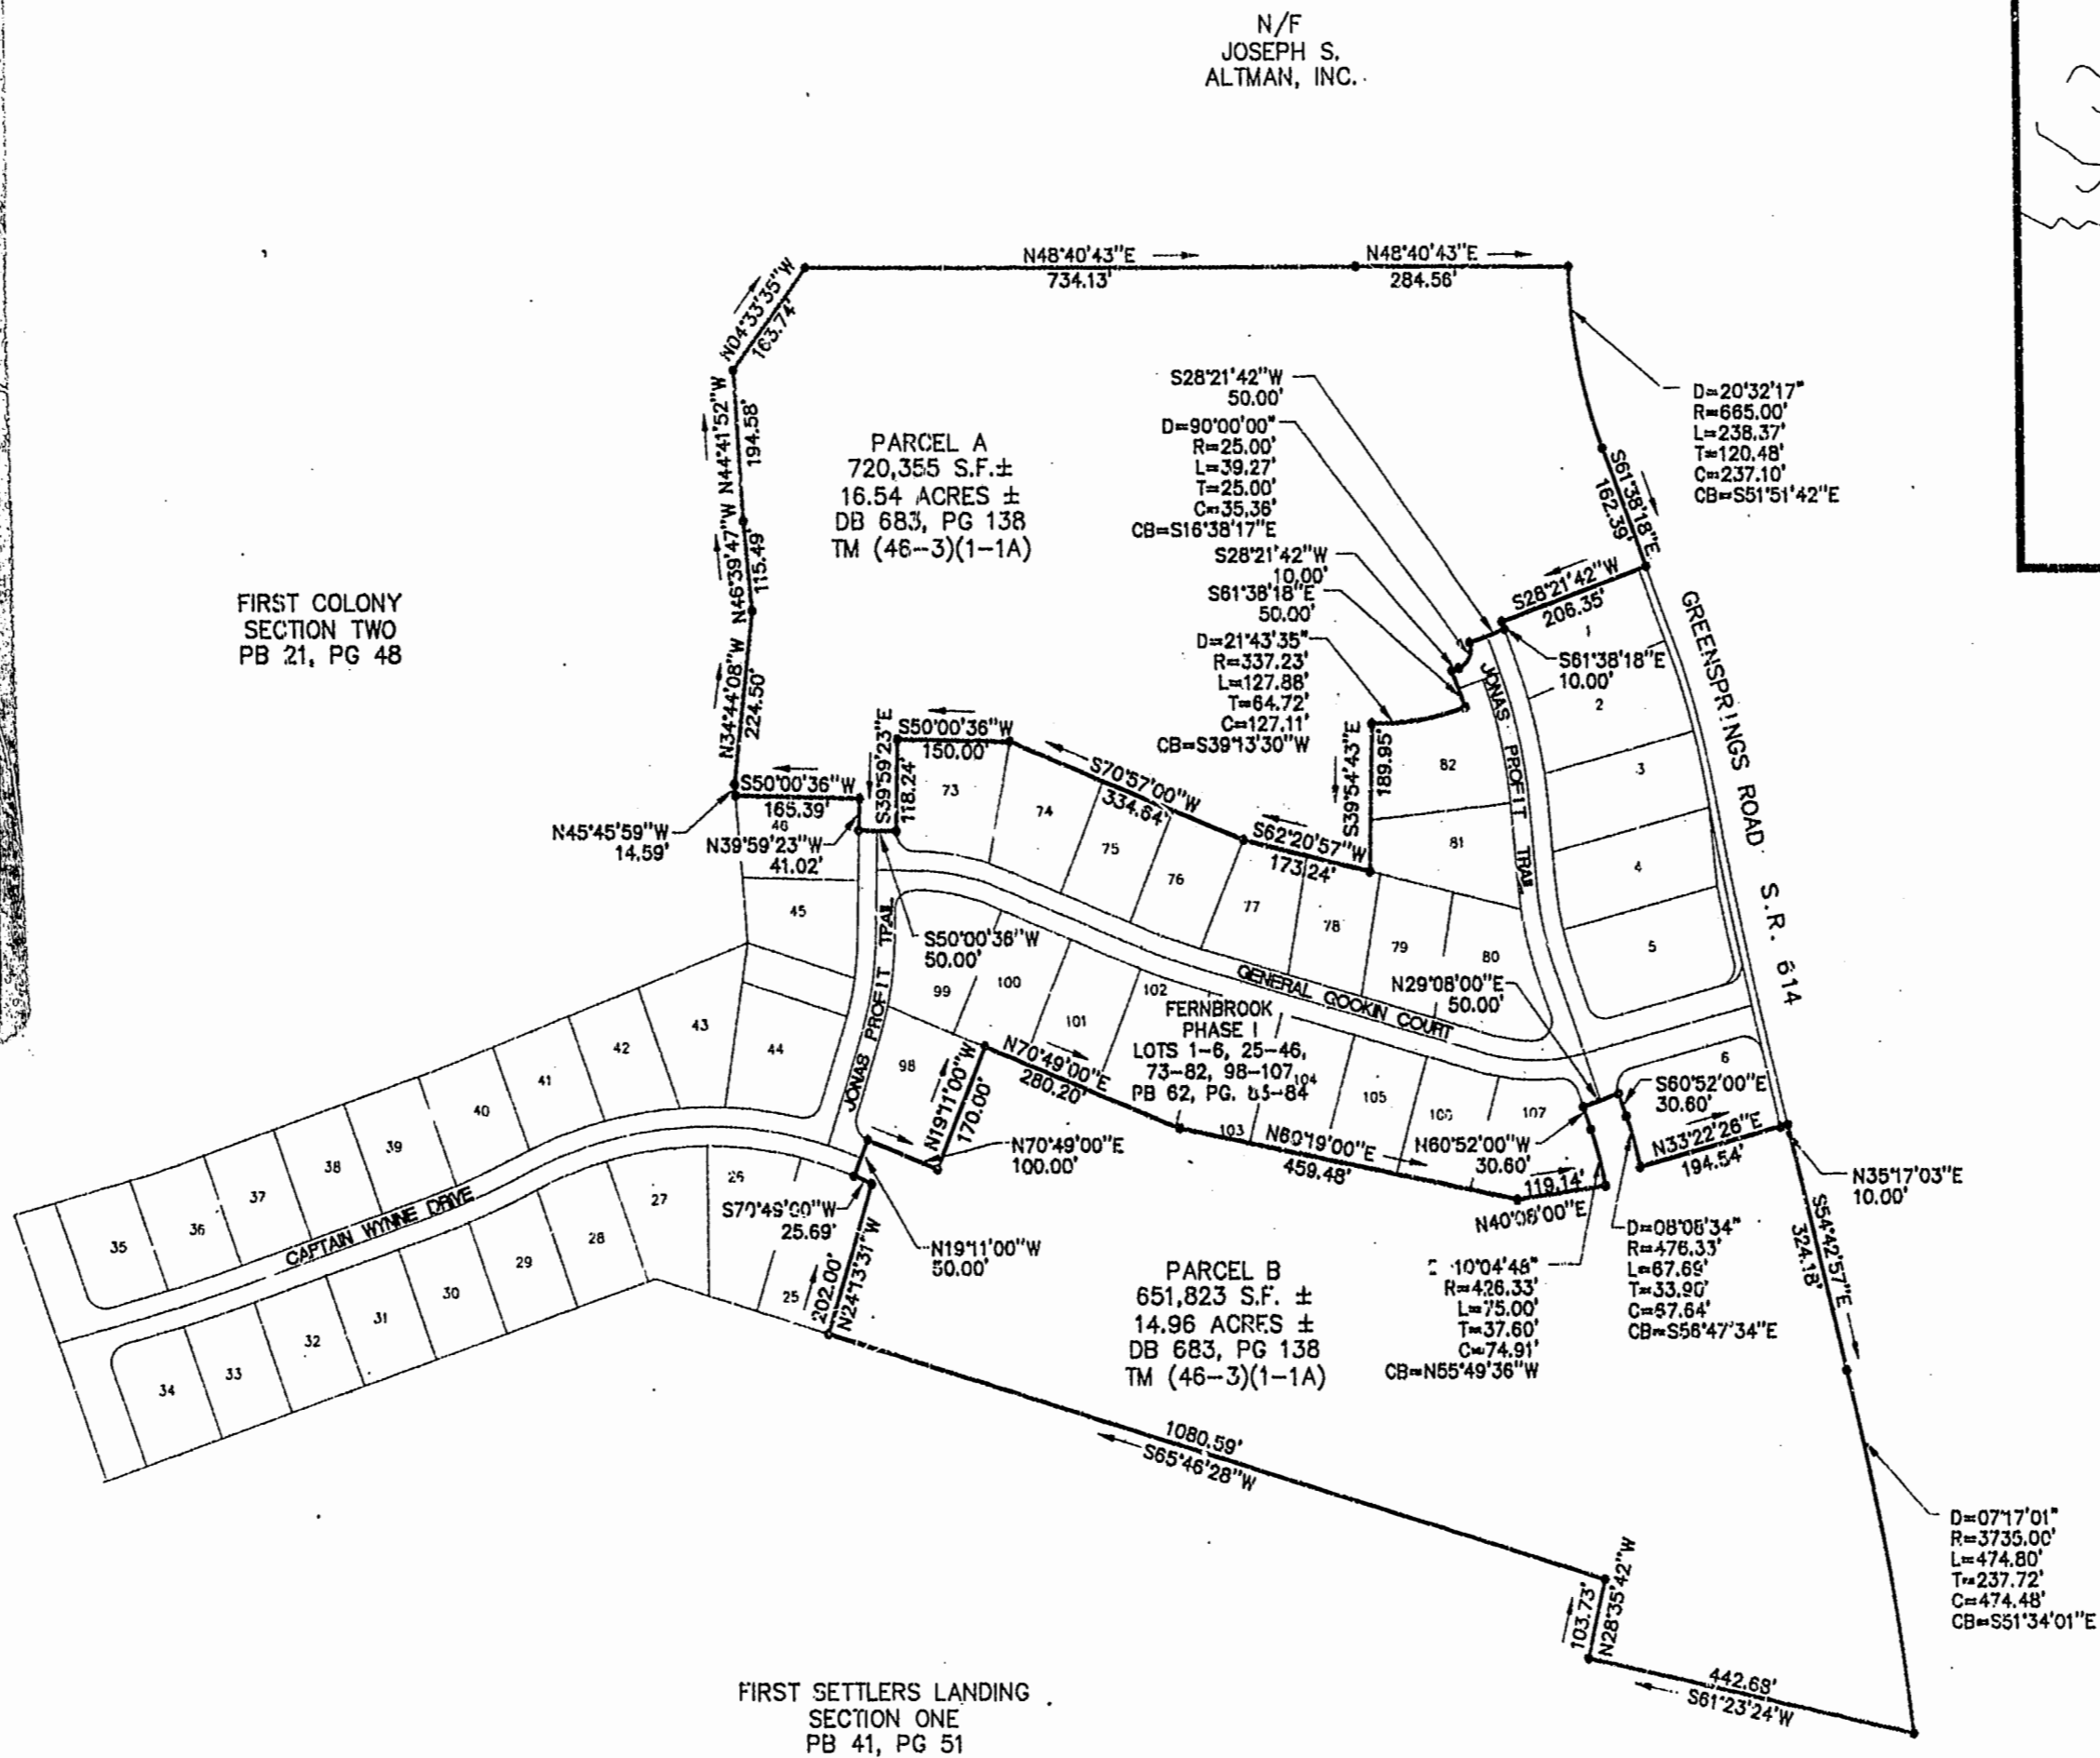

FIRST COLONY SECTION TWO
PB 21, PG 48

FIRST SETTLERS LANDING SECTION ONE
PB 41, PG 51

NOTE:
THIS MAP IS A COMPOSITE OF
RECORD AND OTHER AVAILABLE
INFORMATION AND DOES NOT
REPRESENT A FIELD BOUNDARY
SURVEY.

PLAT RECORDED IN
P.B. NO. 67 PAGE 53

5248 Olde Towne Road, Suite 1
Williamsburg, Virginia 23188
(757) 253-0040
Fax (757) 220-8994

COMPOSITE MAP
SHOWING TWO PARCELS OF LAND
OWNED BY FERNBROOK ASSOCIATES, L.L.C.

JAMES CITY COUNTY JAMESTOWN DISTRICT VIRGINIA

Recorded	2 day of Oct 1997		
DOCUMENT #	970016017		
By	Melvin Stuard Clerk		
No.	DATE	REVISION / COMMENT / NOTE	BY

Designed	GAM	Drawn	KEG
Scale	1"=200'	Date	6/13/97
Project No.	6877		
Drawing No.	1 OF 1		