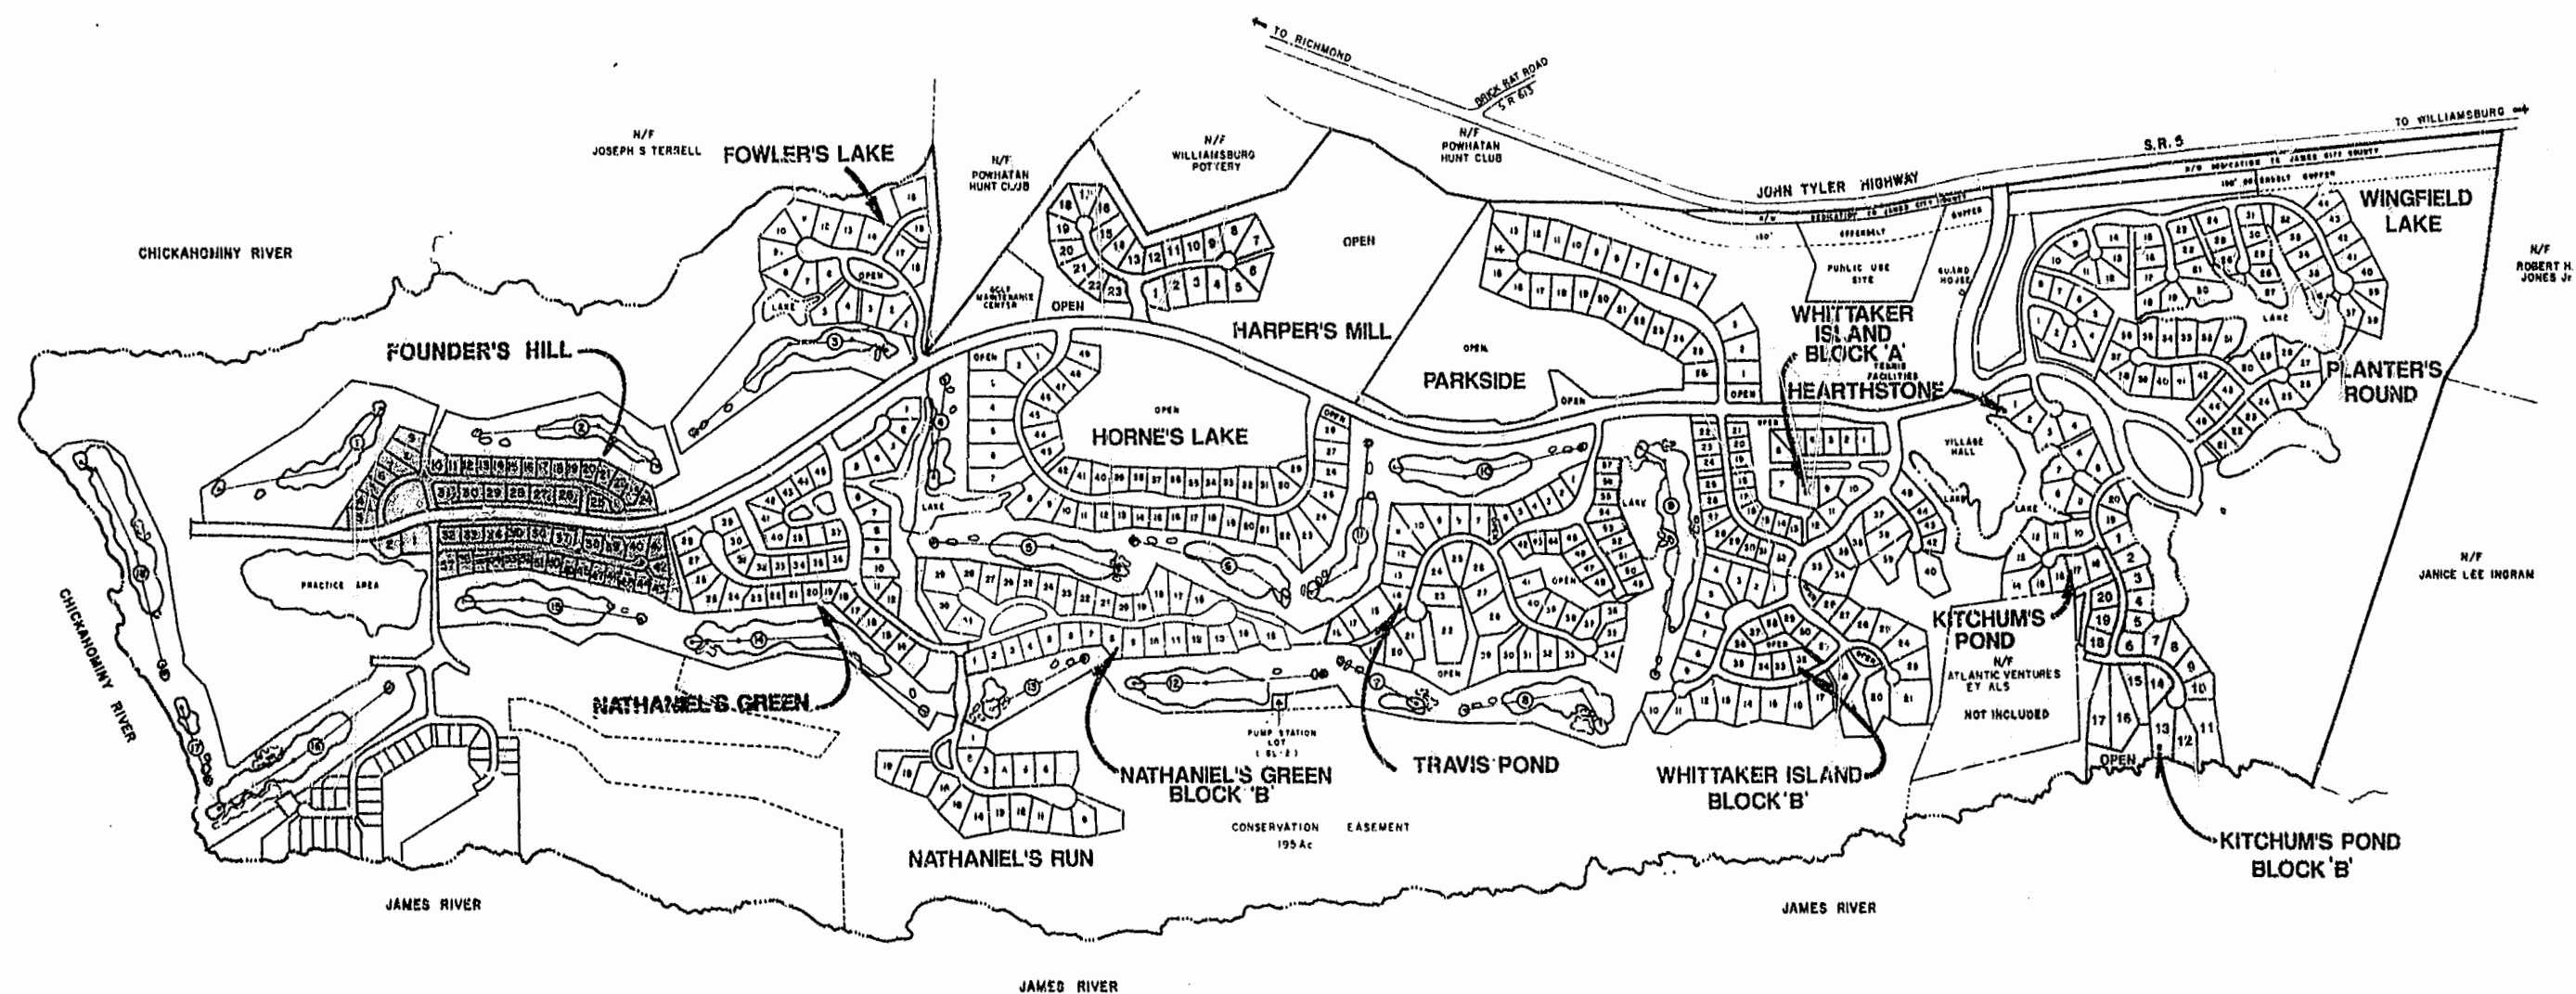

THE GOVERNOR'S LAND

At Two Rivers

Graphic Scale in Feet

1.43 p.m.
 1998
 [Handwritten signatures and dates]

5248 Olde Towne Road, Suite 1
 Williamsburg, Virginia 23188
 (804) 253-0040
 Fax (804) 220-8994

PLAT OF
 FOUNDER'S HILL
 THE
GOVERNOR'S LAND
At Two Rivers
 POWHATAN DISTRICT JAMES CITY COUNTY VIRGINIA

No.	DATE	REVISION / COMMENT / NOTE	BY

Designed AES	Drawn AES
Scale 1"=1000'	Date 6/95
Project No. 7173	
Drawing No. 2 of 4	