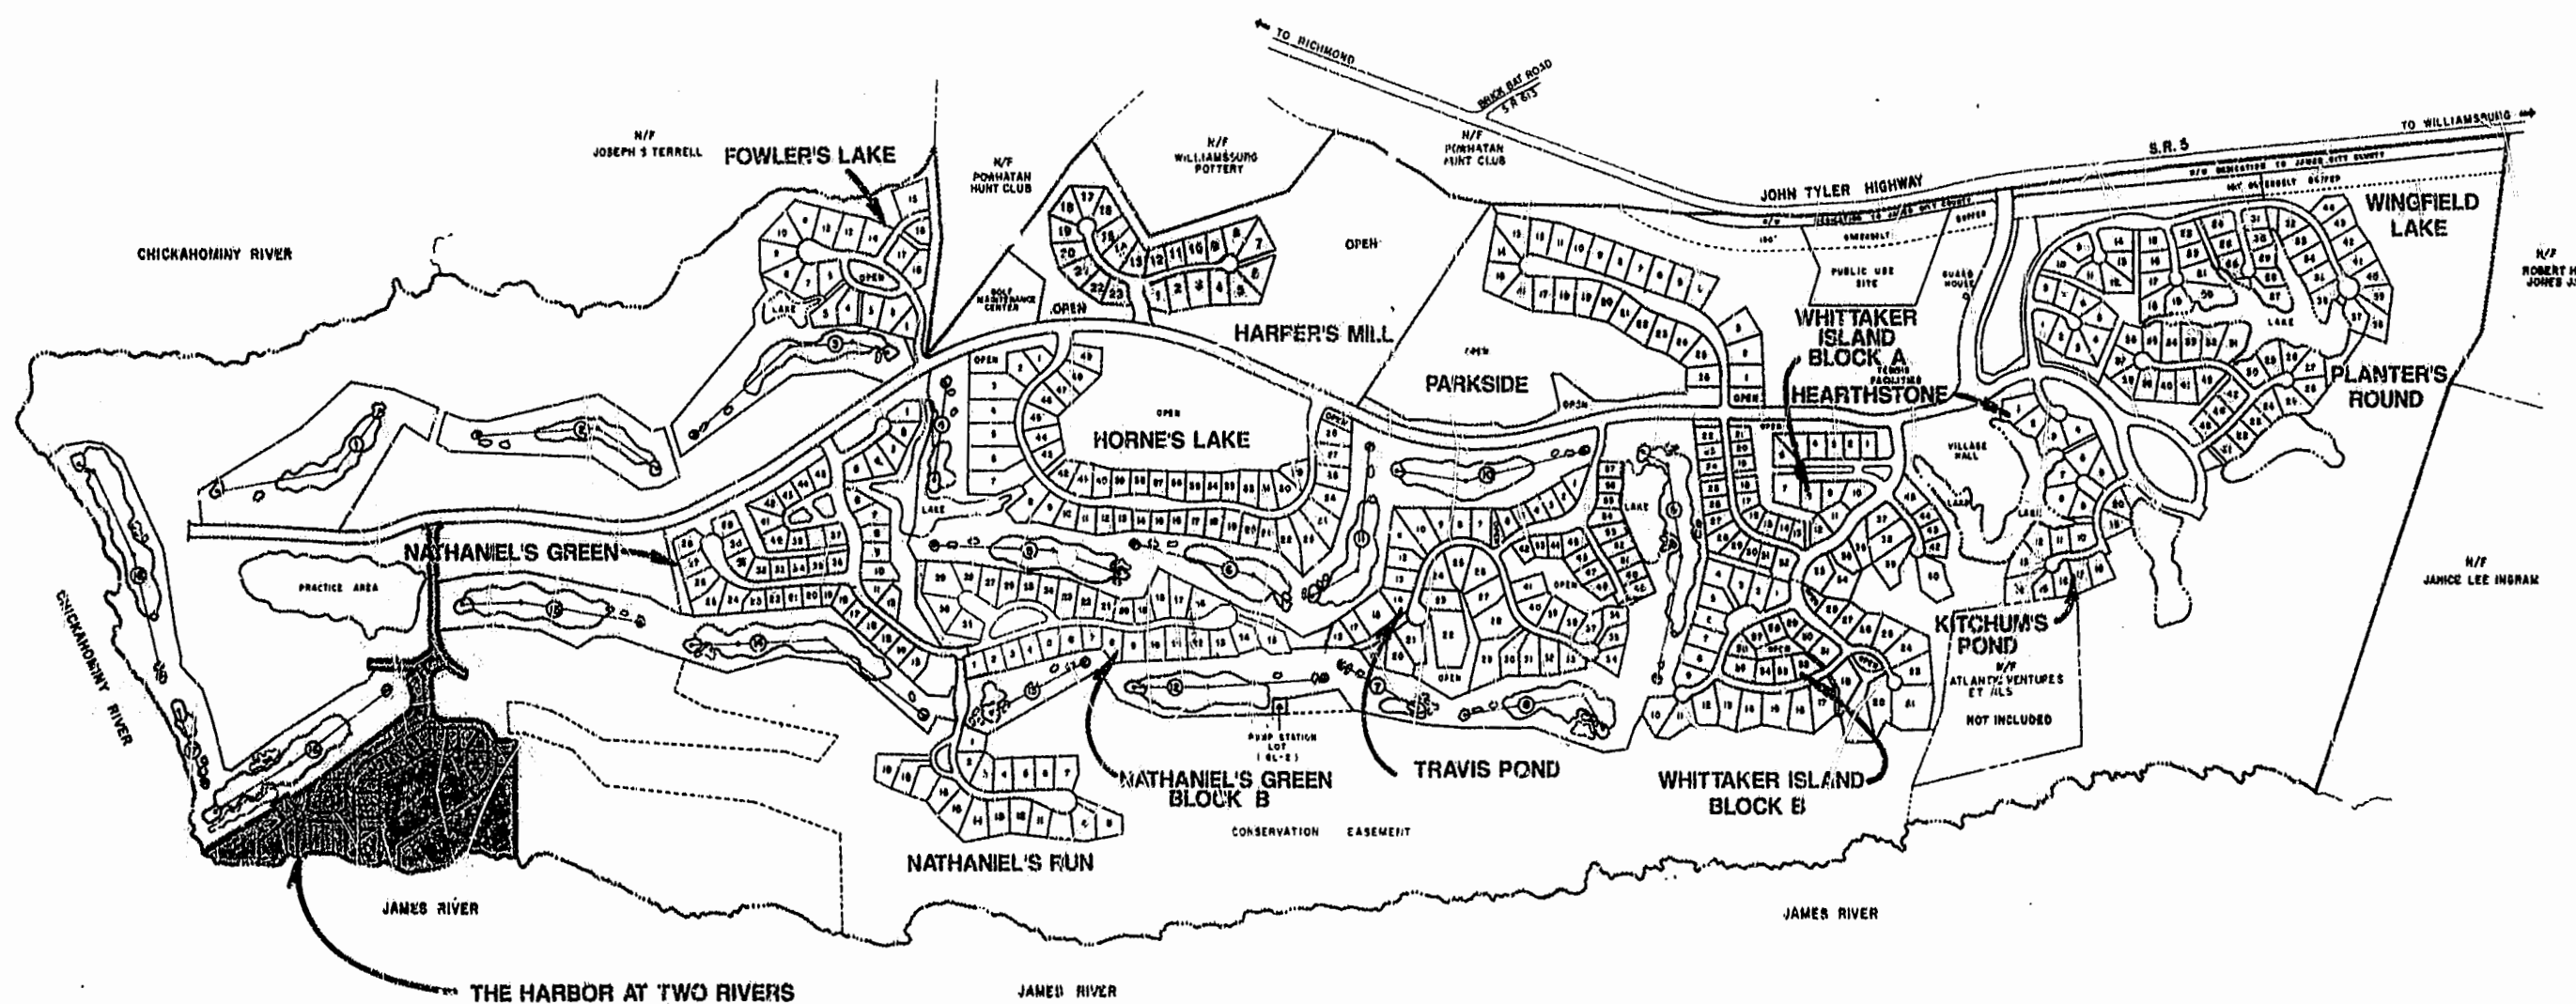

THE GOVERNOR'S LAND

At Two Rivers

11:27 AM
 5/24
 Oct 1994
 D. M. [unclear]
 [unclear]

5248 Oide Towne Road, Suite 1
 Williamsburg, Virginia 23188
 (804) 253-0040
 Fax (804) 220-8994

PLAT OF
 THE HARBOR AT TWO RIVERS
 THE GOVERNOR'S LAND
At Two Rivers
 POWHATAN DISTRICT JAMES CITY COUNTY VIRGINIA

No.	DATE	REVISION / COMMENT / NOTE	BY

Designed AES	Drawn AES
Scale 1"=1000'	Date MAY, 1994
Project No. 7173	Drawing No. 2 of 6