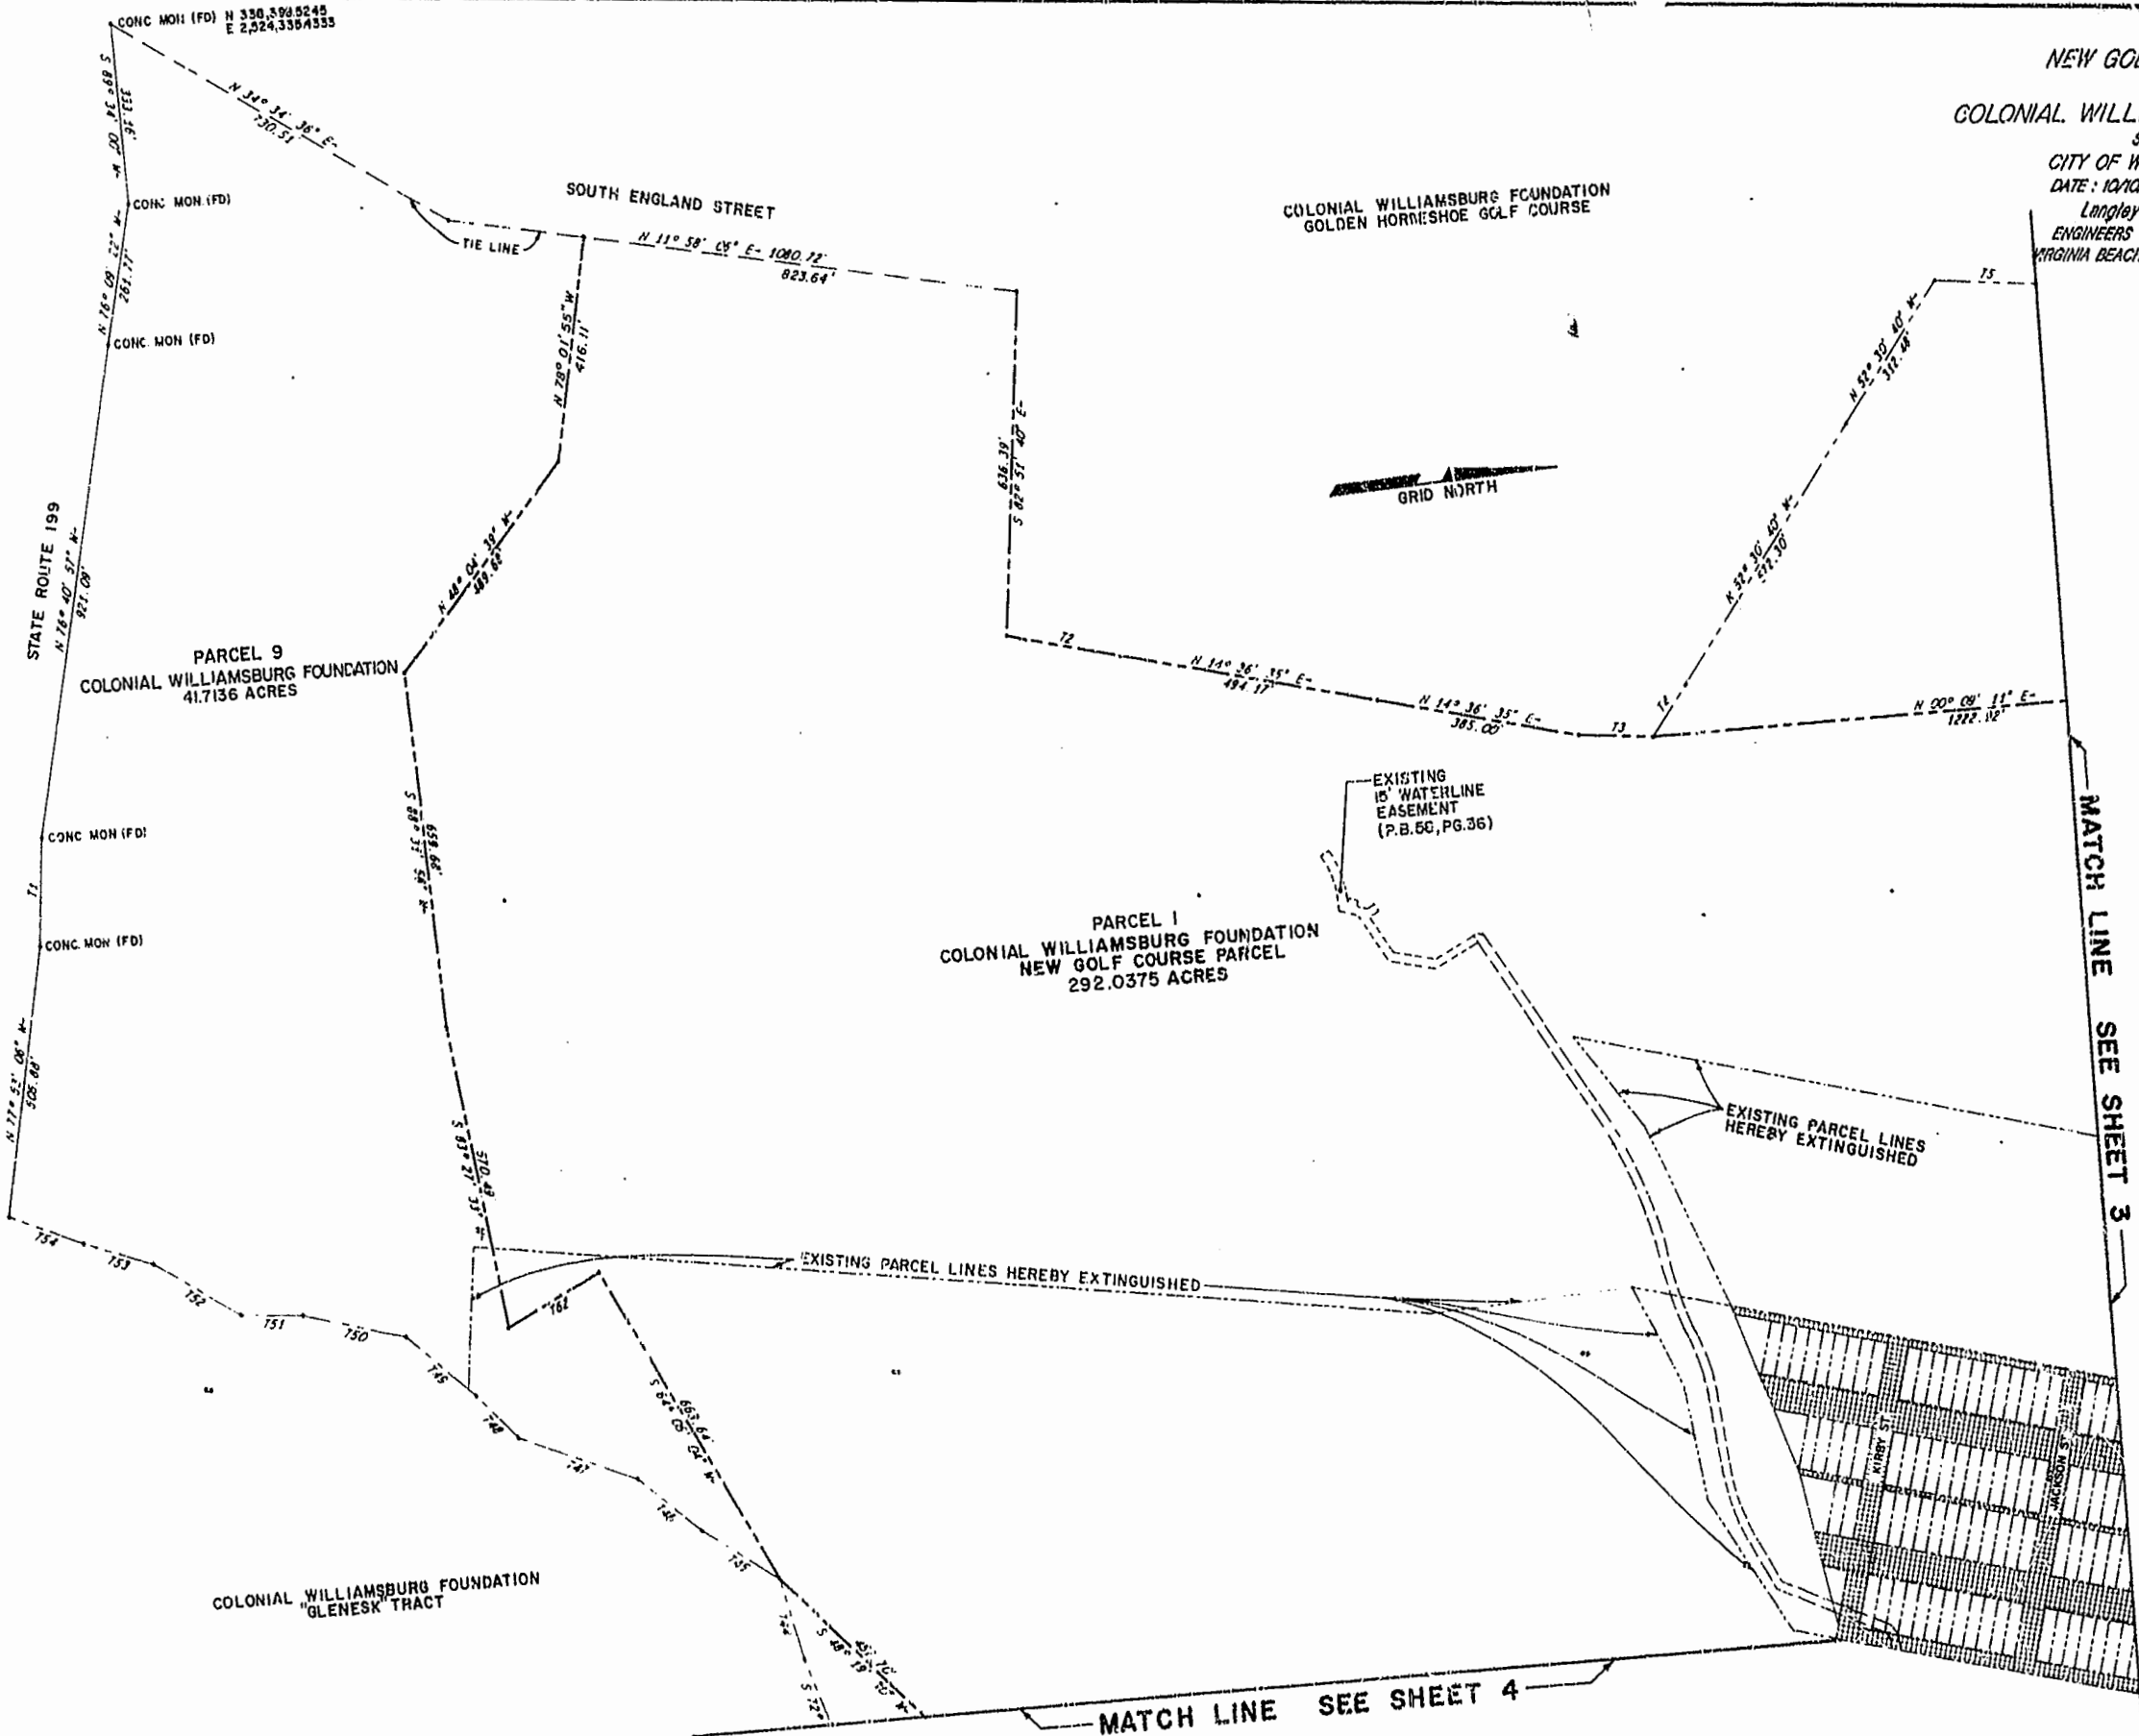

NEW GOLF COURSE PARCEL
FOR
COLONIAL WILLIAMSBURG FOUNDATION
SITUATED IN THE
CITY OF WILLIAMSBURG, VIRGINIA
DATE: 10/10/88 SCALE: 1" = 200'
Langley and McDonald, P.C.
ENGINEERS PLANNERS SURVEYORS
VIRGINIA BEACH AND WILLIAMSBURG, VIRGINIA

COLONIAL WILLIAMSBURG FOUNDATION
GOLDEN HORNSHOE GOLF COURSE

MATCH LINE SEE SHEET 3

MATCH LINE SEE SHEET 4

1:07 p.m.
10/10/88
Langley and McDonald
10/10/88