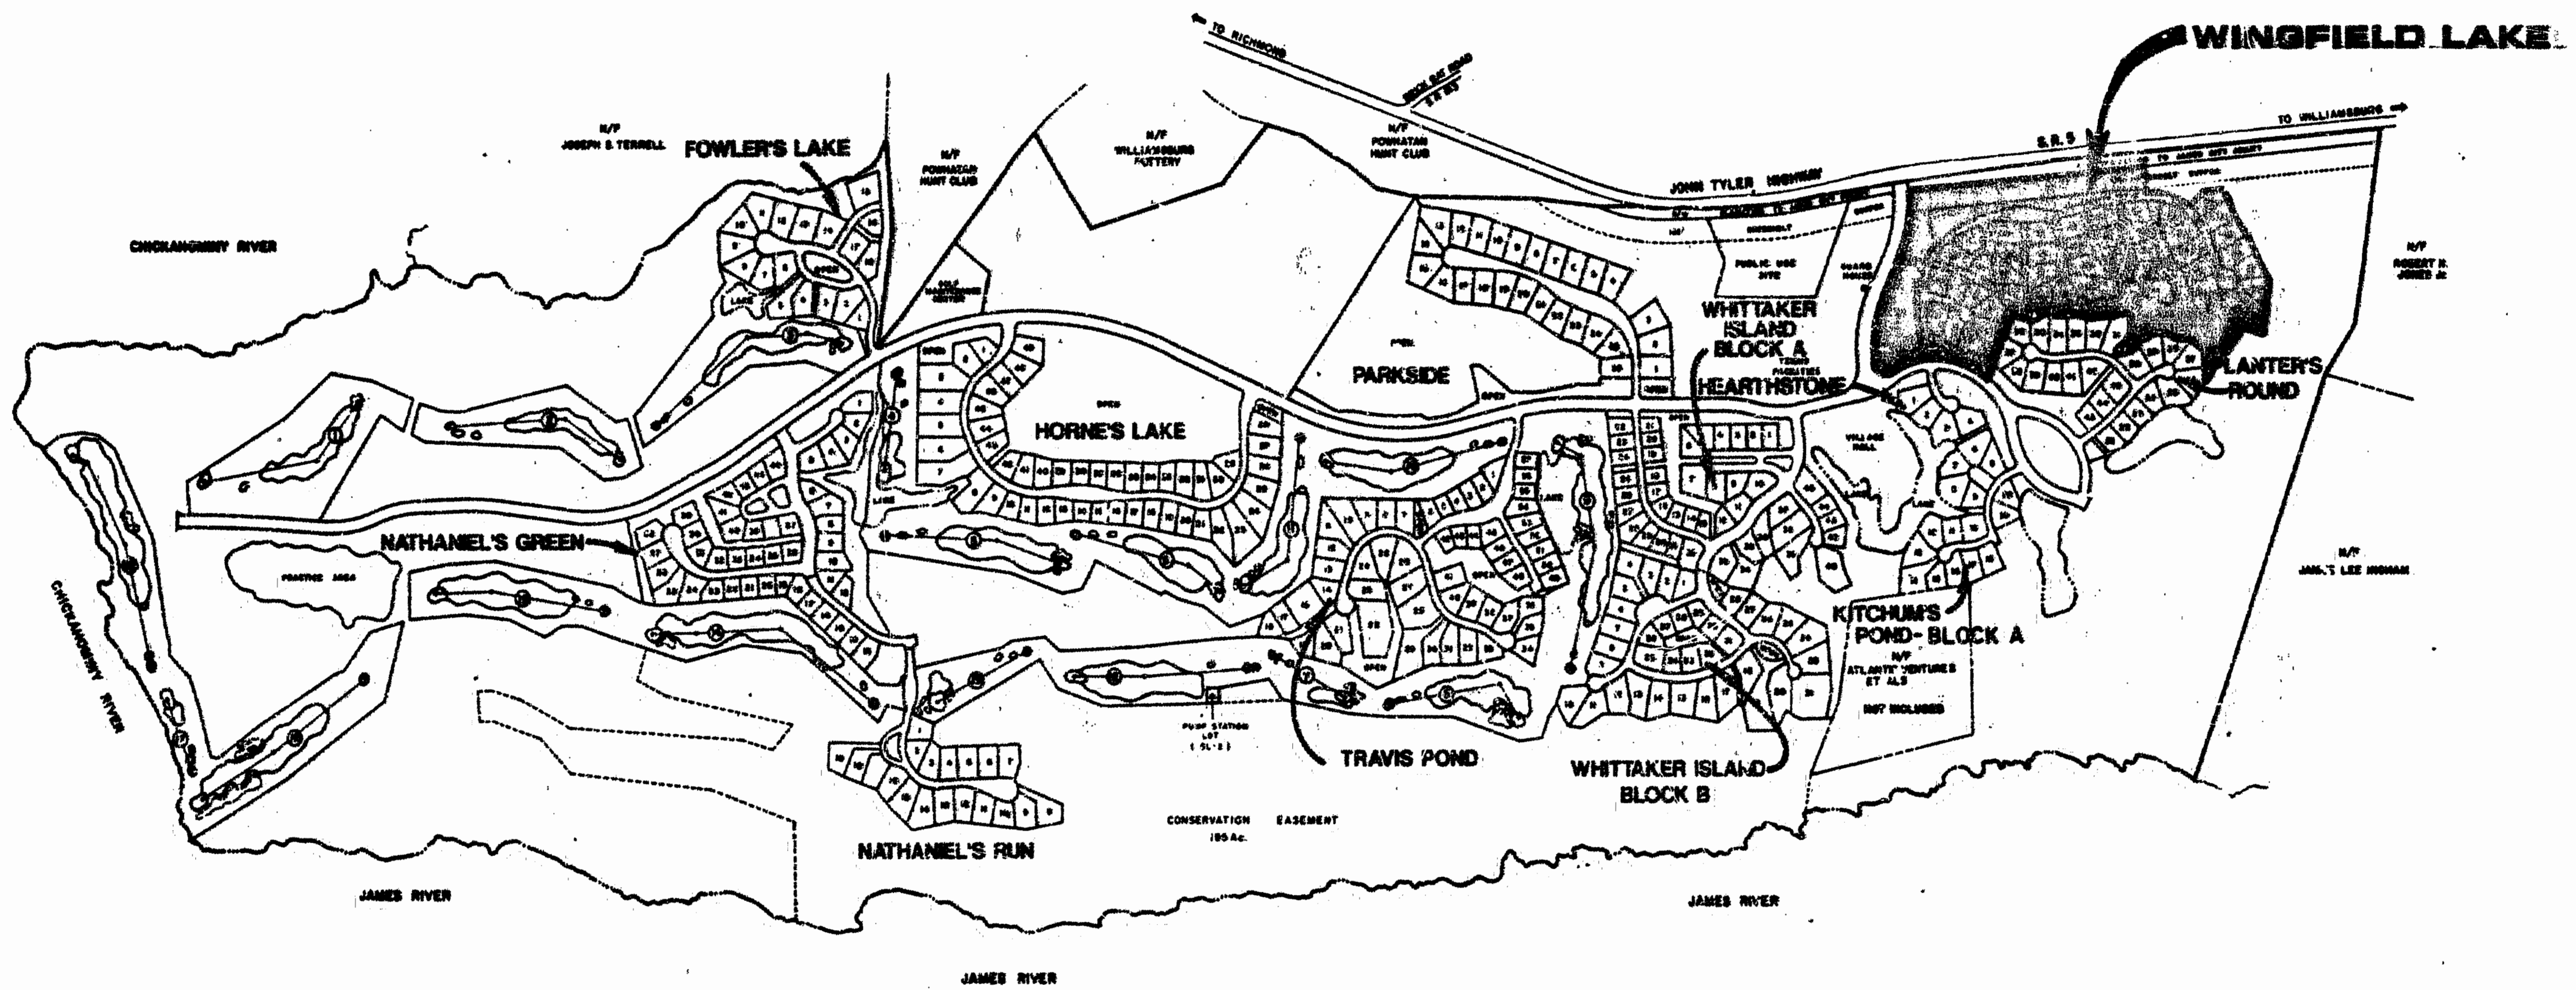

THE GOVERNOR'S LAND

At Two Rivers

5248 Old Towne Road, Suite 1
Williamsburg, Virginia 23188
(804) 253-0040
Fax (804) 220-8994

PLAT OF
WINGFIELD LAKE
THE
GOVERNOR'S LAND
At Two Rivers

POWHEATAN DISTRICT JAMES CITY COUNTY VIRGINIA

NO.	DATE	REVISION / COMMENT / NOTE	BY

Designed AES	Drawn AES
Scale 1"=1000'	Date 5/21/83
Project No. 7173	
Drawing No. 2 of 5	