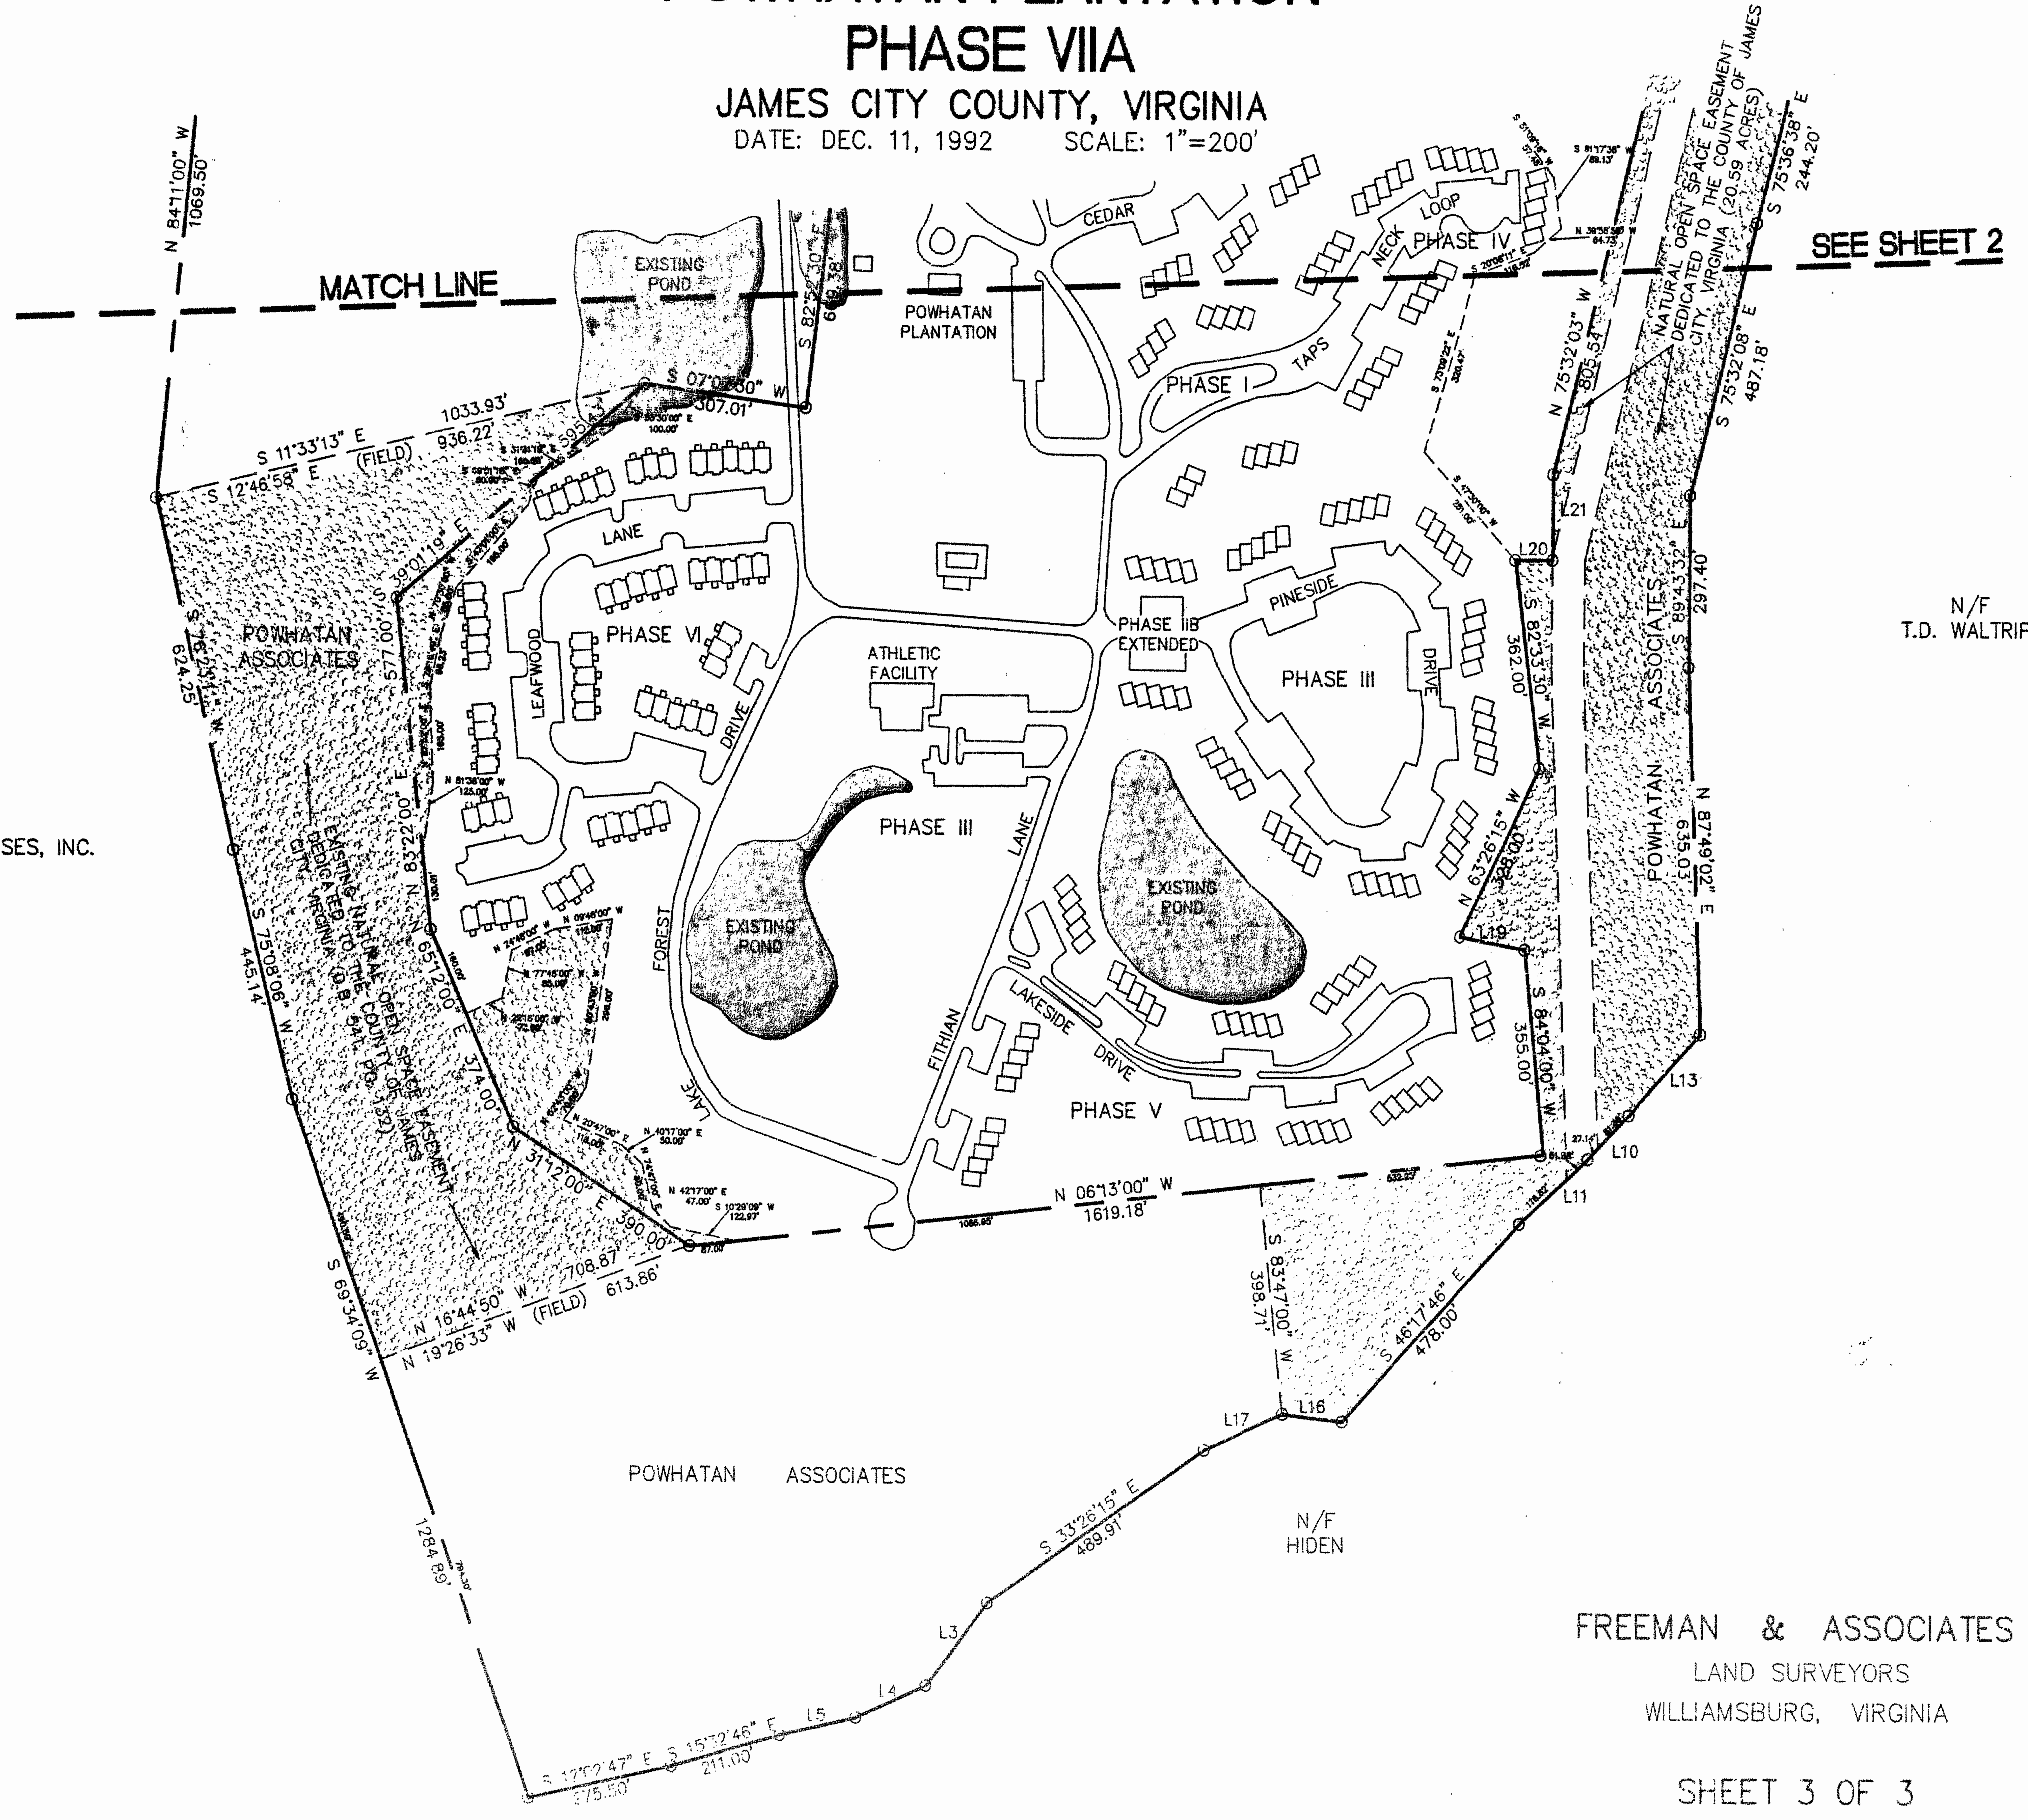

# POWHATAN PLANTATION PHASE VIIA

JAMES CITY COUNTY, VIRGINIA

DATE: DEC. 11, 1992 SCALE: 1"=200'

SEE SHEET 2

N/F  
POWHATAN ENTERPRISES, INC.

N/F  
T.D. WALTRIP

POWHATAN ASSOCIATES

N/F  
HIDEN