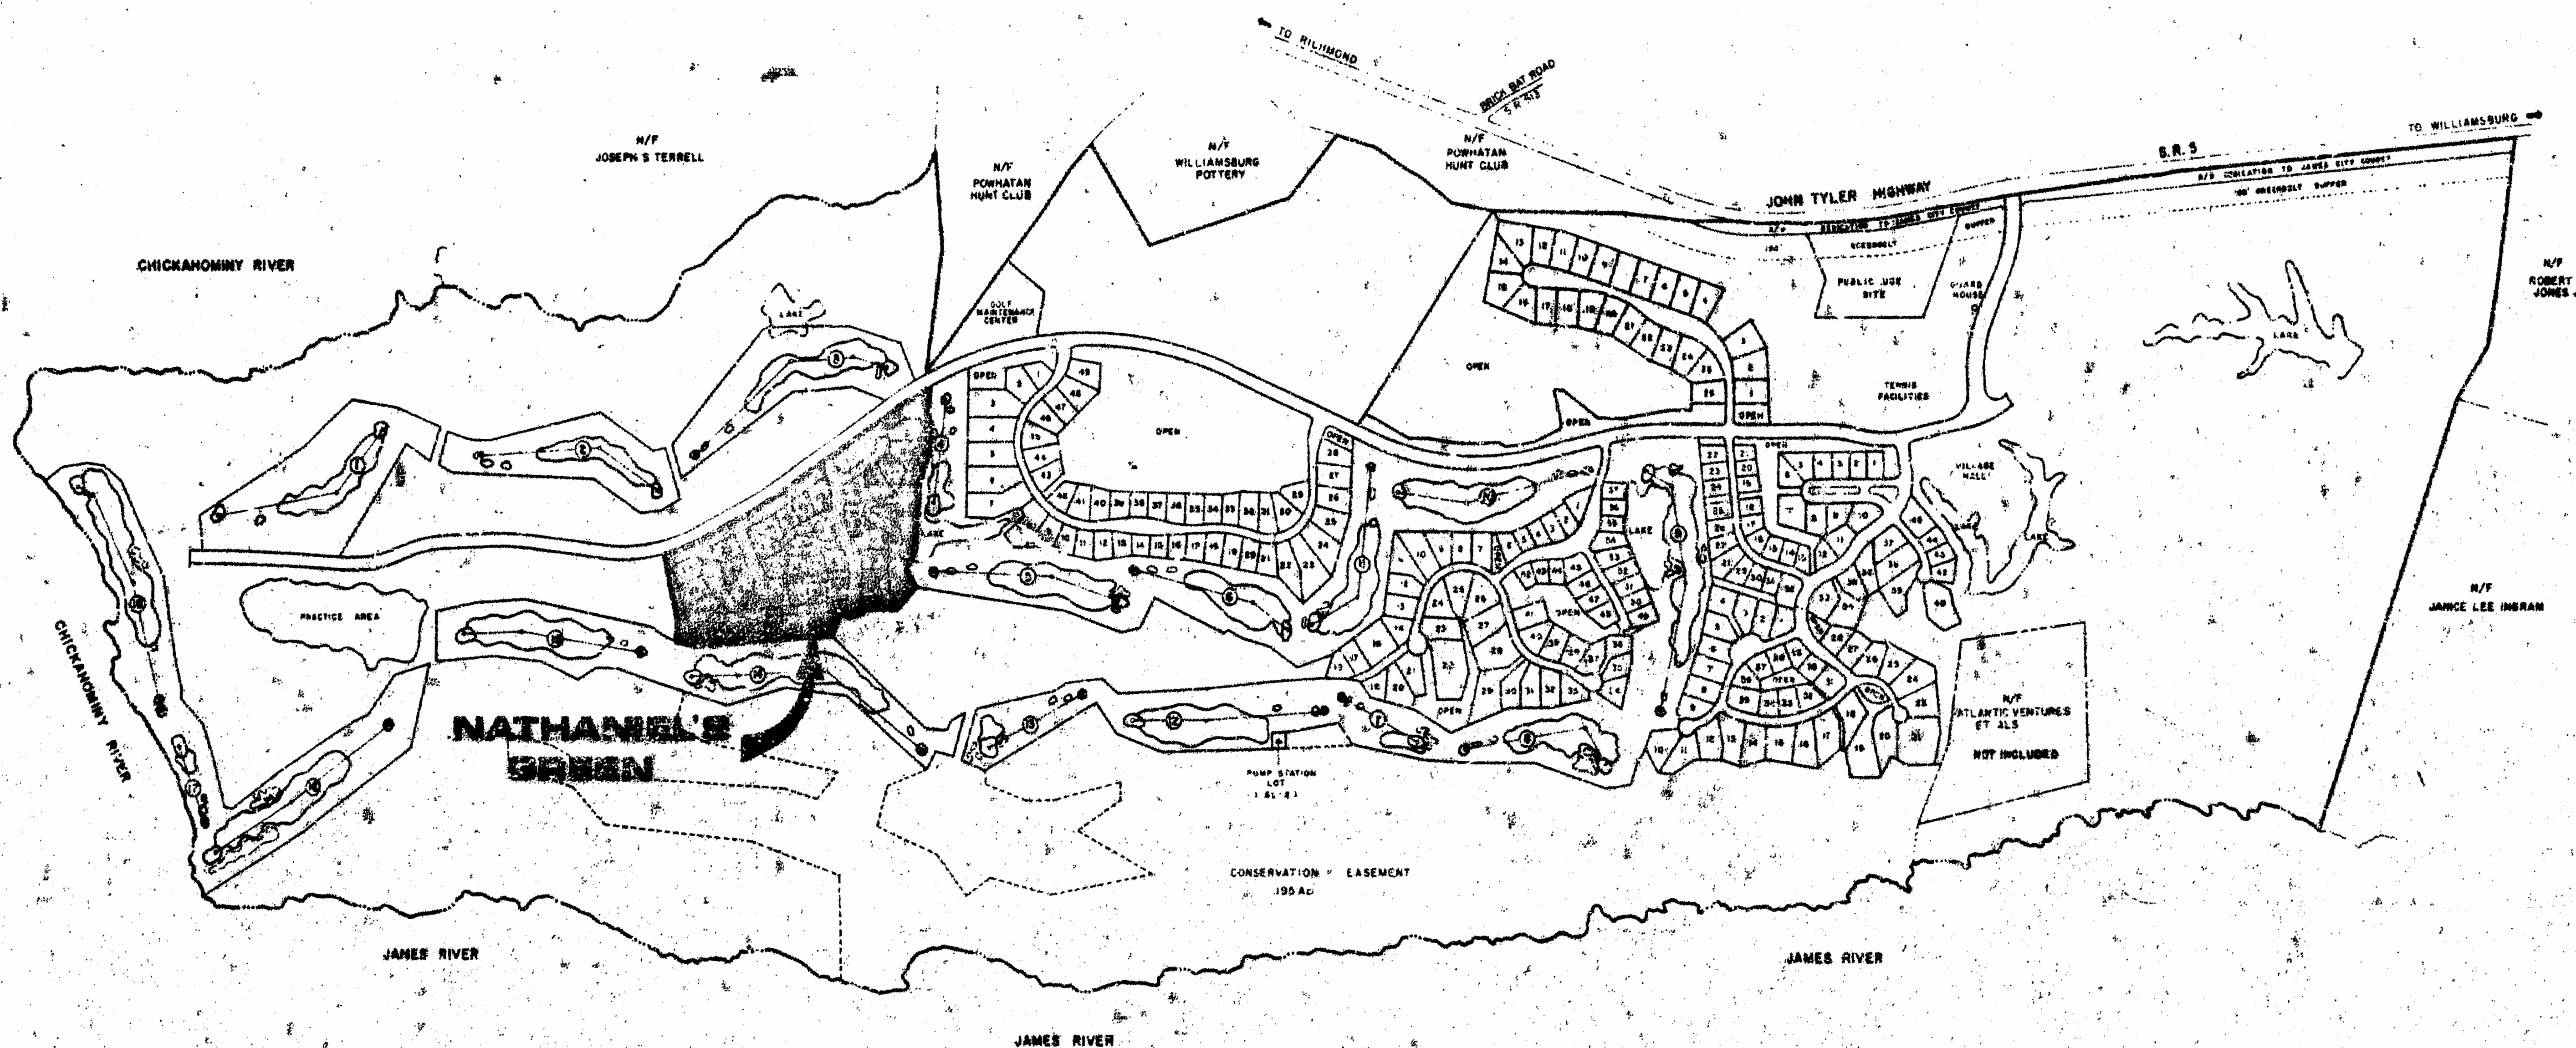

THE GOVERNOR'S LAND

At Two Rivers

5248 Olde Towne Road, Suite 1
 Williamsburg, Virginia 23188
 (804) 253-0040
 Fax (804) 220-8994

PLAT OF
 NATHANIEL'S GREEN
 THE
 GOVERNOR'S LAND
At Two Rivers
 POWATAN DISTRICT JAMES CITY COUNTY VIRGINIA

NO.	DATE	REVISION / COMMENT / NOTE	BY

Designed AES	Drawn AES
Scale 1" = 1000'	Date MAY 1982
Project No. 7173	
Drawing No. 2 of 4	