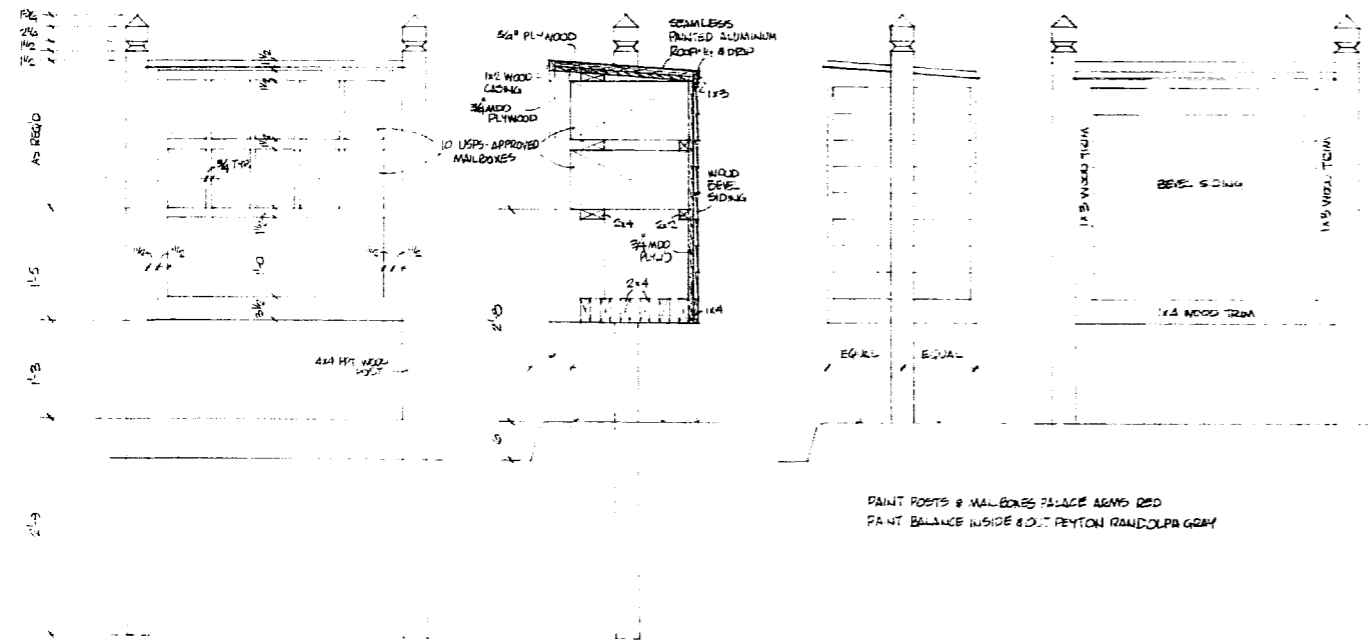

PAINT DOORS, SUN FRAME, EXTERIOR WALLS AND RED
PAINT, PLANKED PENTON RANDOLPH GRAY

SIGN ELEVATION 1":1'-0"

DATE	
REVISION	

Owner/Developer, South Henry Enterprises

8. Henry St., Williamsburg, Va.

CAMPUS COURT