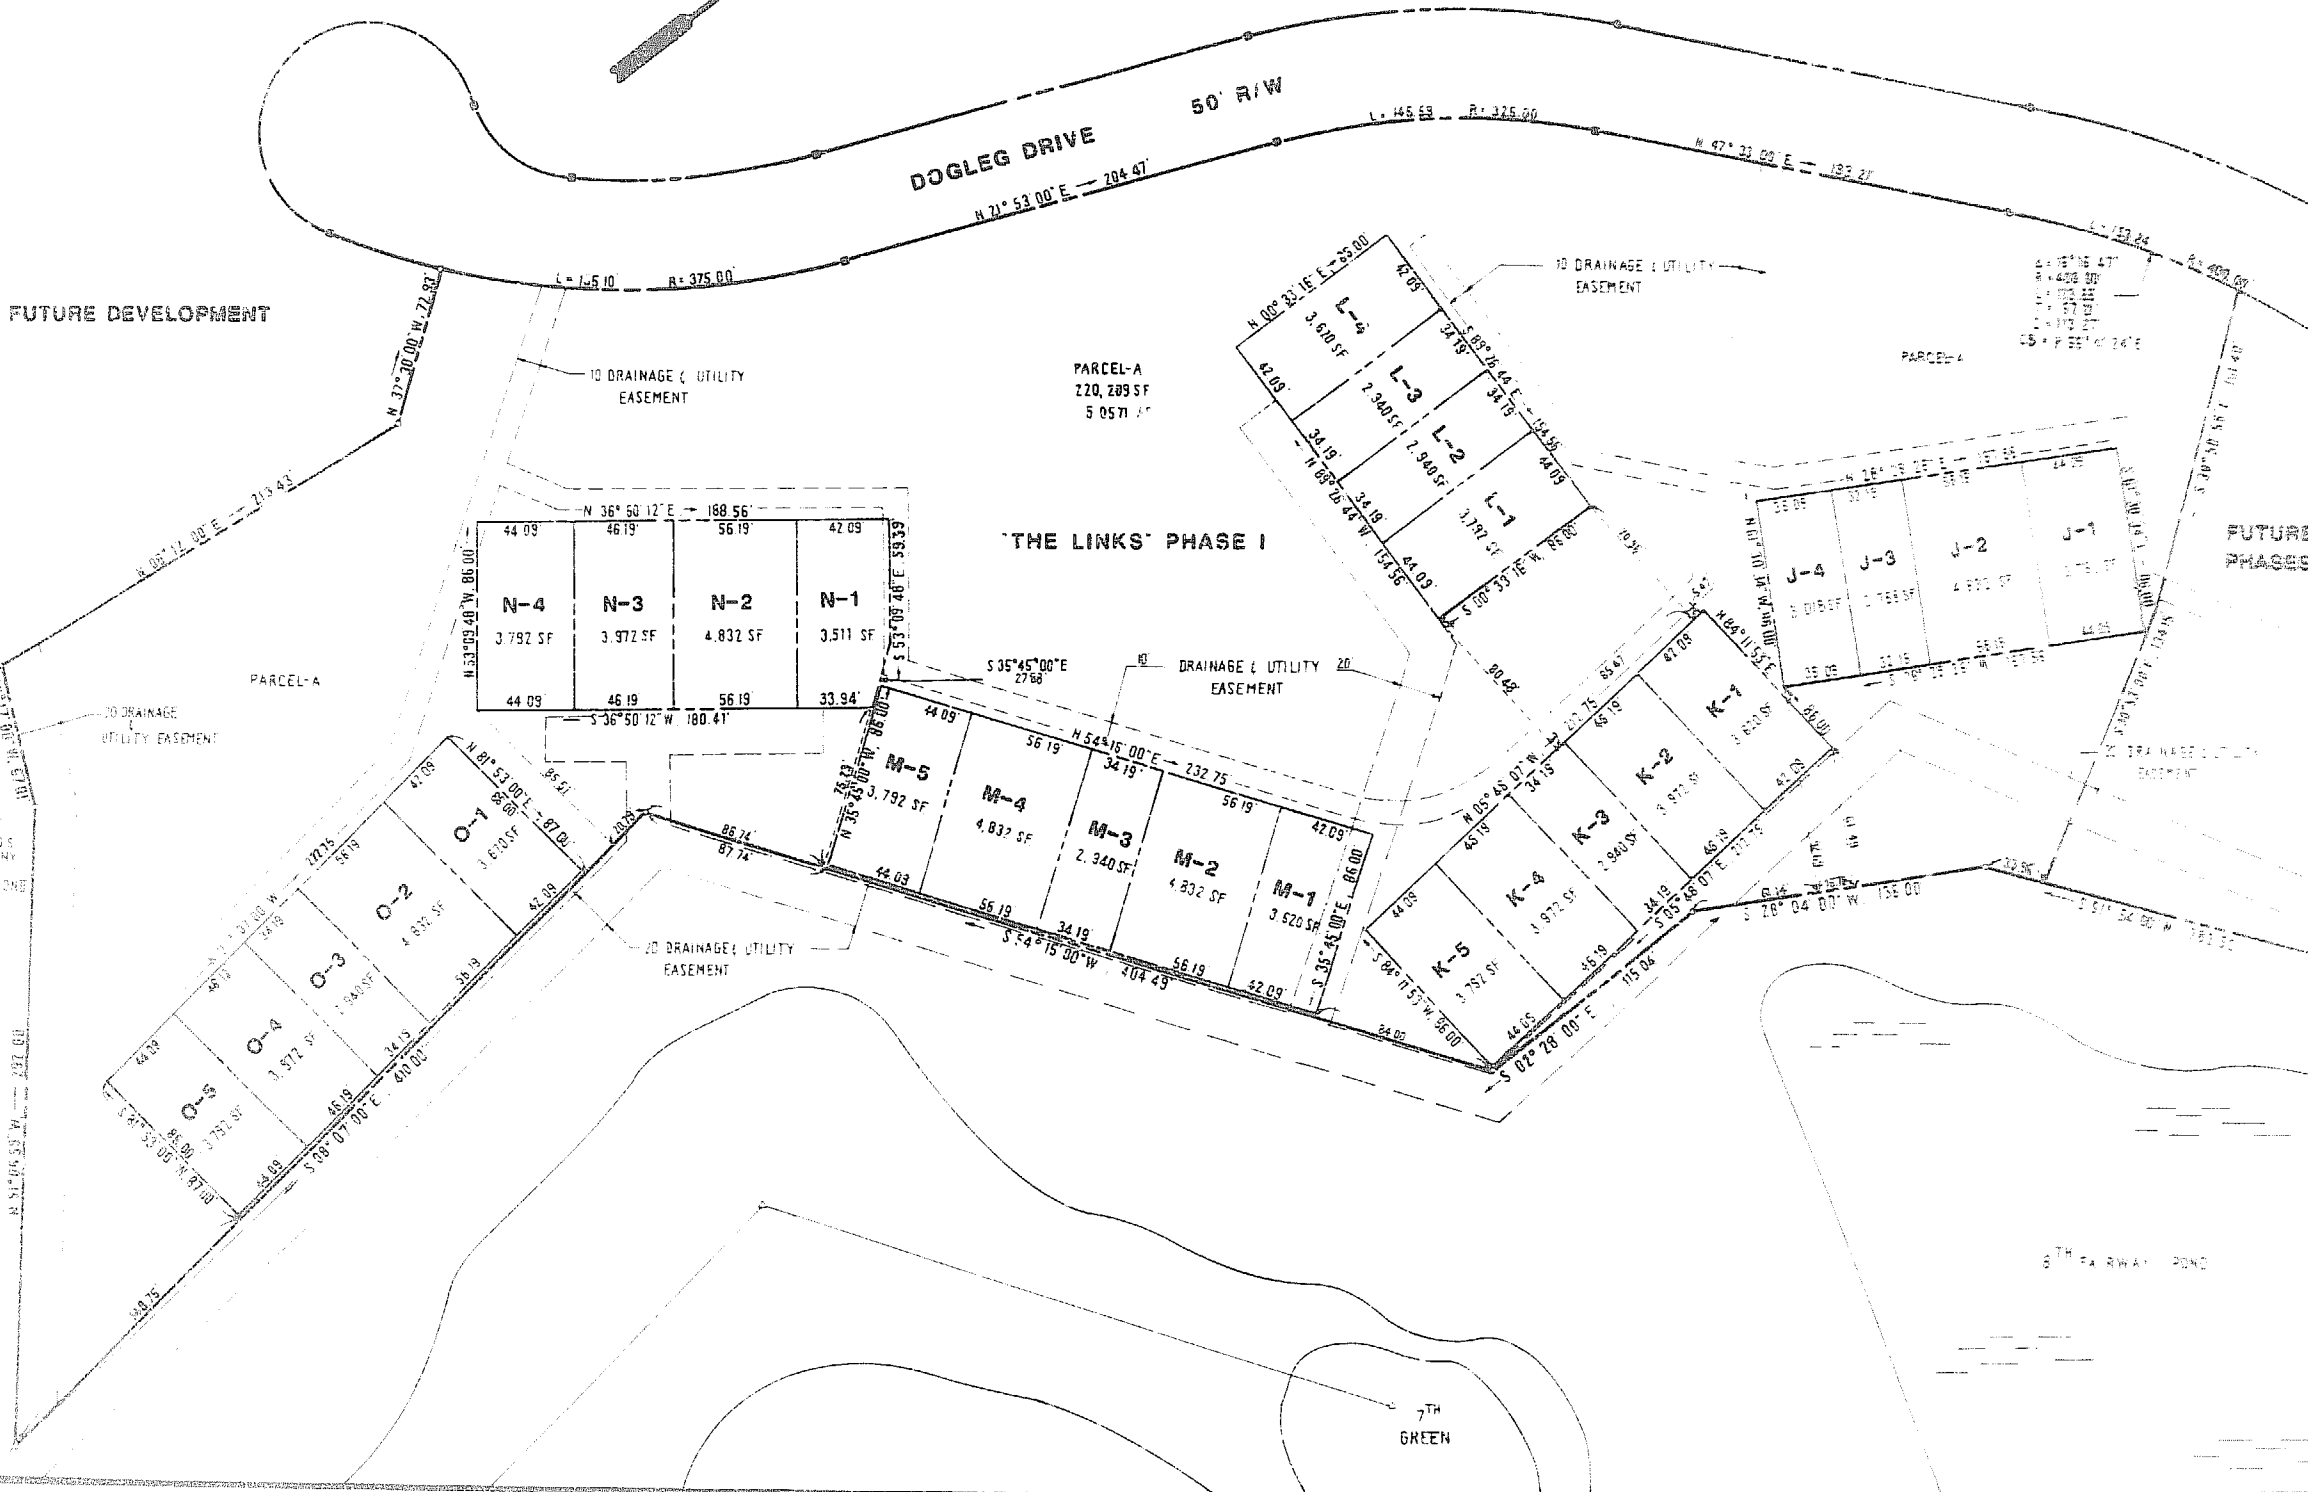

FUTURE DEVELOPMENT

411
 FORD'S COLONY
 SECTION 1
 28 45
 76 62

AES, a professional corporation
 1761 Jamestown Road, Williamsburg, Va. 23185
 804-253-0040
 Engineering, Planning, Surveying

PLAT OF
**FORD'S COLONY
 AT WILLIAMSBURG**
 'THE LINKS' - PHASE I
 POWHATAN DISTRICT JAMES CITY COUNTY VIRGINIA

NO.	DATE	REVISION / COMMENT / NOTE
1	5/15/88	REVISED BUILDINGS D PER ARCHITECTURAL CHANGES
2	3/10/85	REVISED PER ARCHITECTURAL CHANGES

Designed	Name
DESIGNED	ED
PLANNED	ED
DRAWN	ED
CHECKED	ED
DATE	1988
PROJECT NO.	1000
DRAWING NO.	301