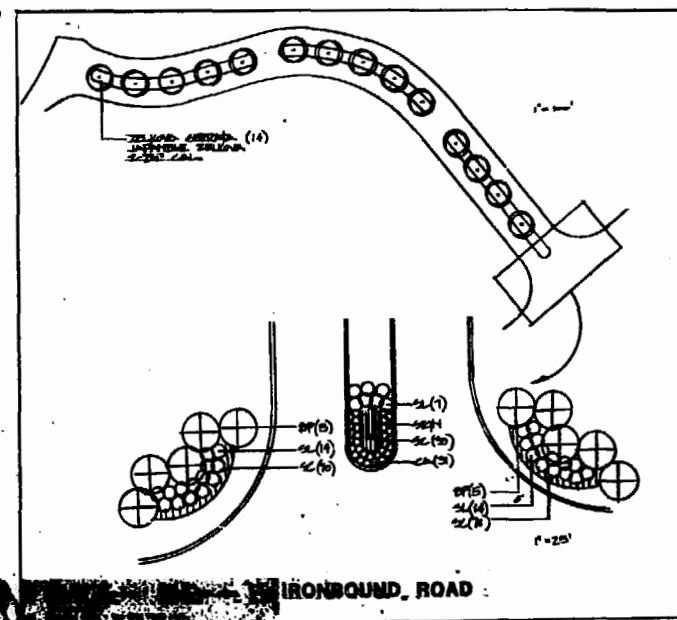

STEEPLECHASE APARTMENTS

An Apartment Community
In Williamsburg, Virginia
by the Oxford Group

NO.	150000
PROJECT NO.	200272
DATE	
SCALE	
BY	
CHECKED	
APPROVED	

© The Oxford Group, Inc. 1985
© The Oxford Group, Inc. 1985

Land Design
Landscape Architecture & Planning

OFFSITE AMENITY PACKAGE

12:00
Recorded 16 days of Dec. 1985
D. B. Clark
William S. Clark