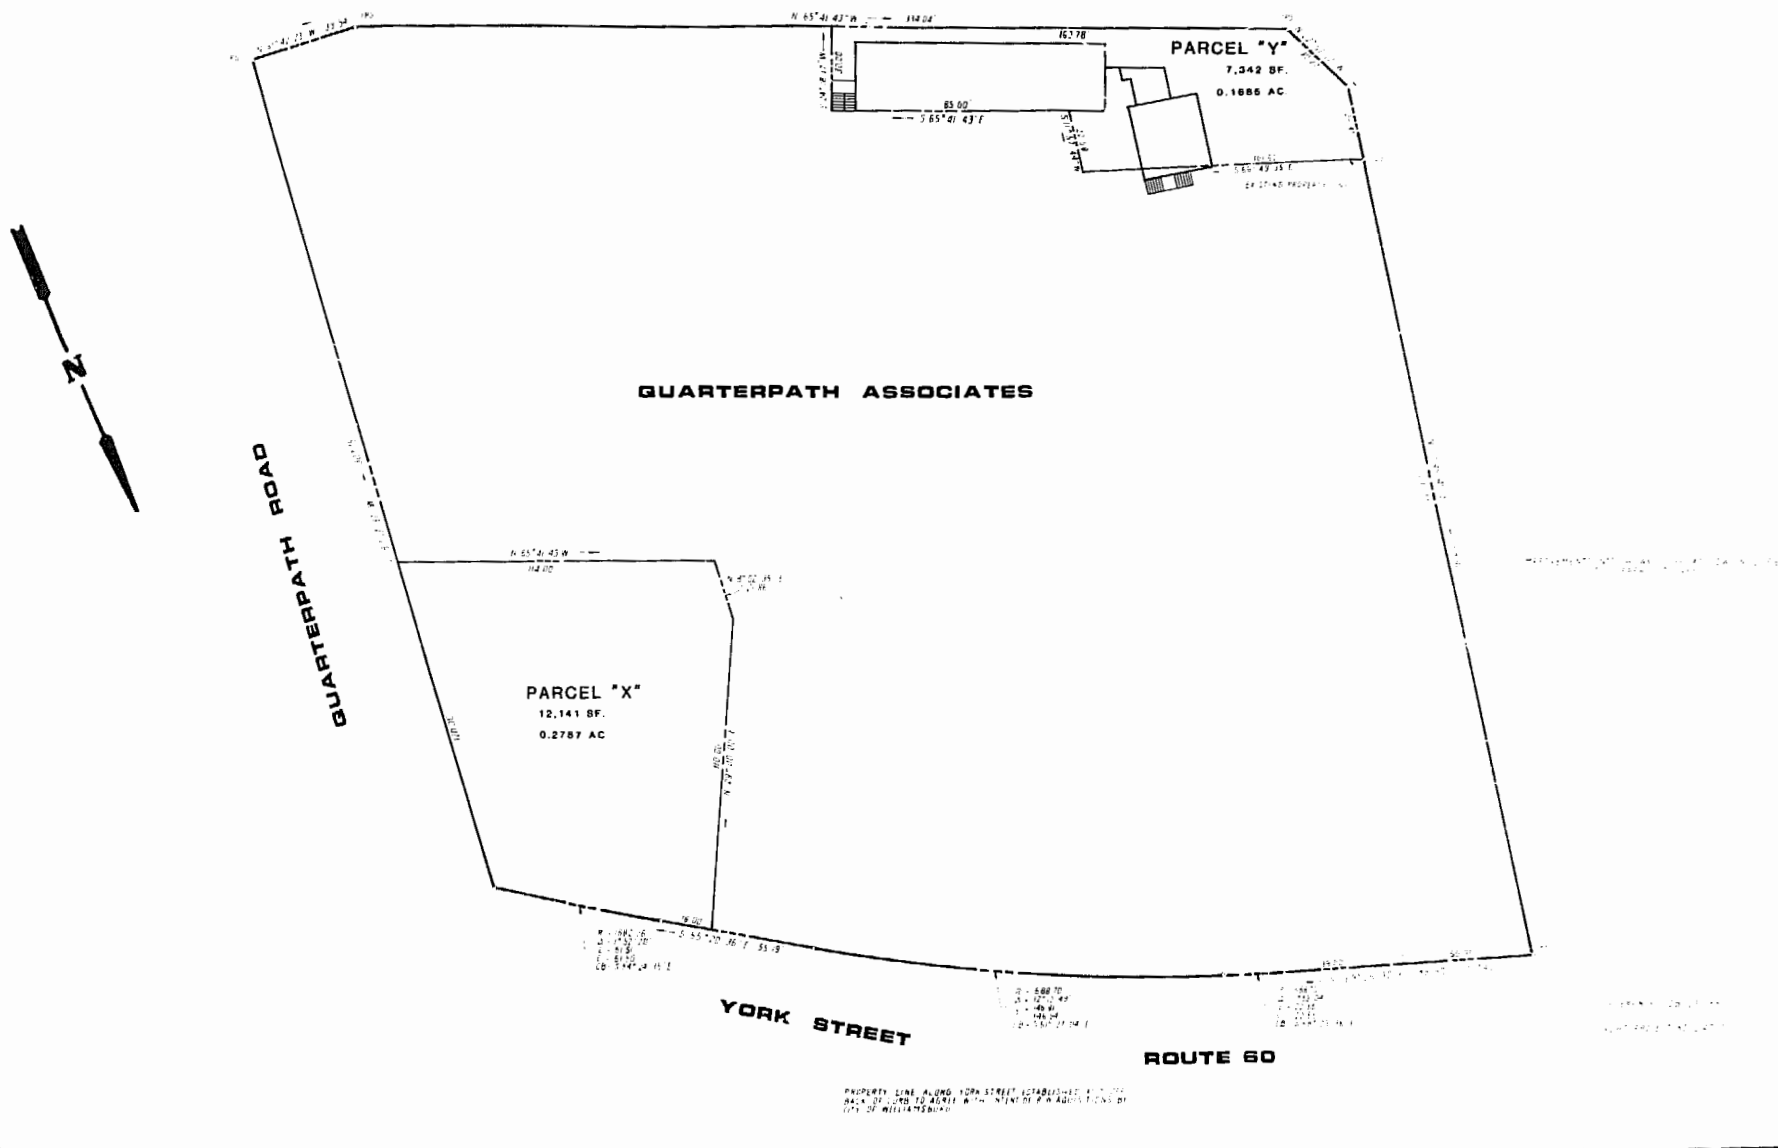

QUARTERPATH PARK

AES, a professional corporation

1761 Jamestown Road, Williamsburg, Va. 23185
804-253-0040

Architecture, Engineering, Surveying, Planning

**PLAT OF TWO PARCELS OF LAND
BEING A PORTION OF THE LANDS
OF QUARTERPATH ASSOCIATES**

WILLIAMSBURG

VIRGINIA

No.	DATE	REVISION / COMMENT / NOTE			BY

Designed PCS/WFM	Drawn B.BLSKI
Scale 1" = 30'	Date 11/28/84
Project No. 2218-B-1	
Drawing No. 2