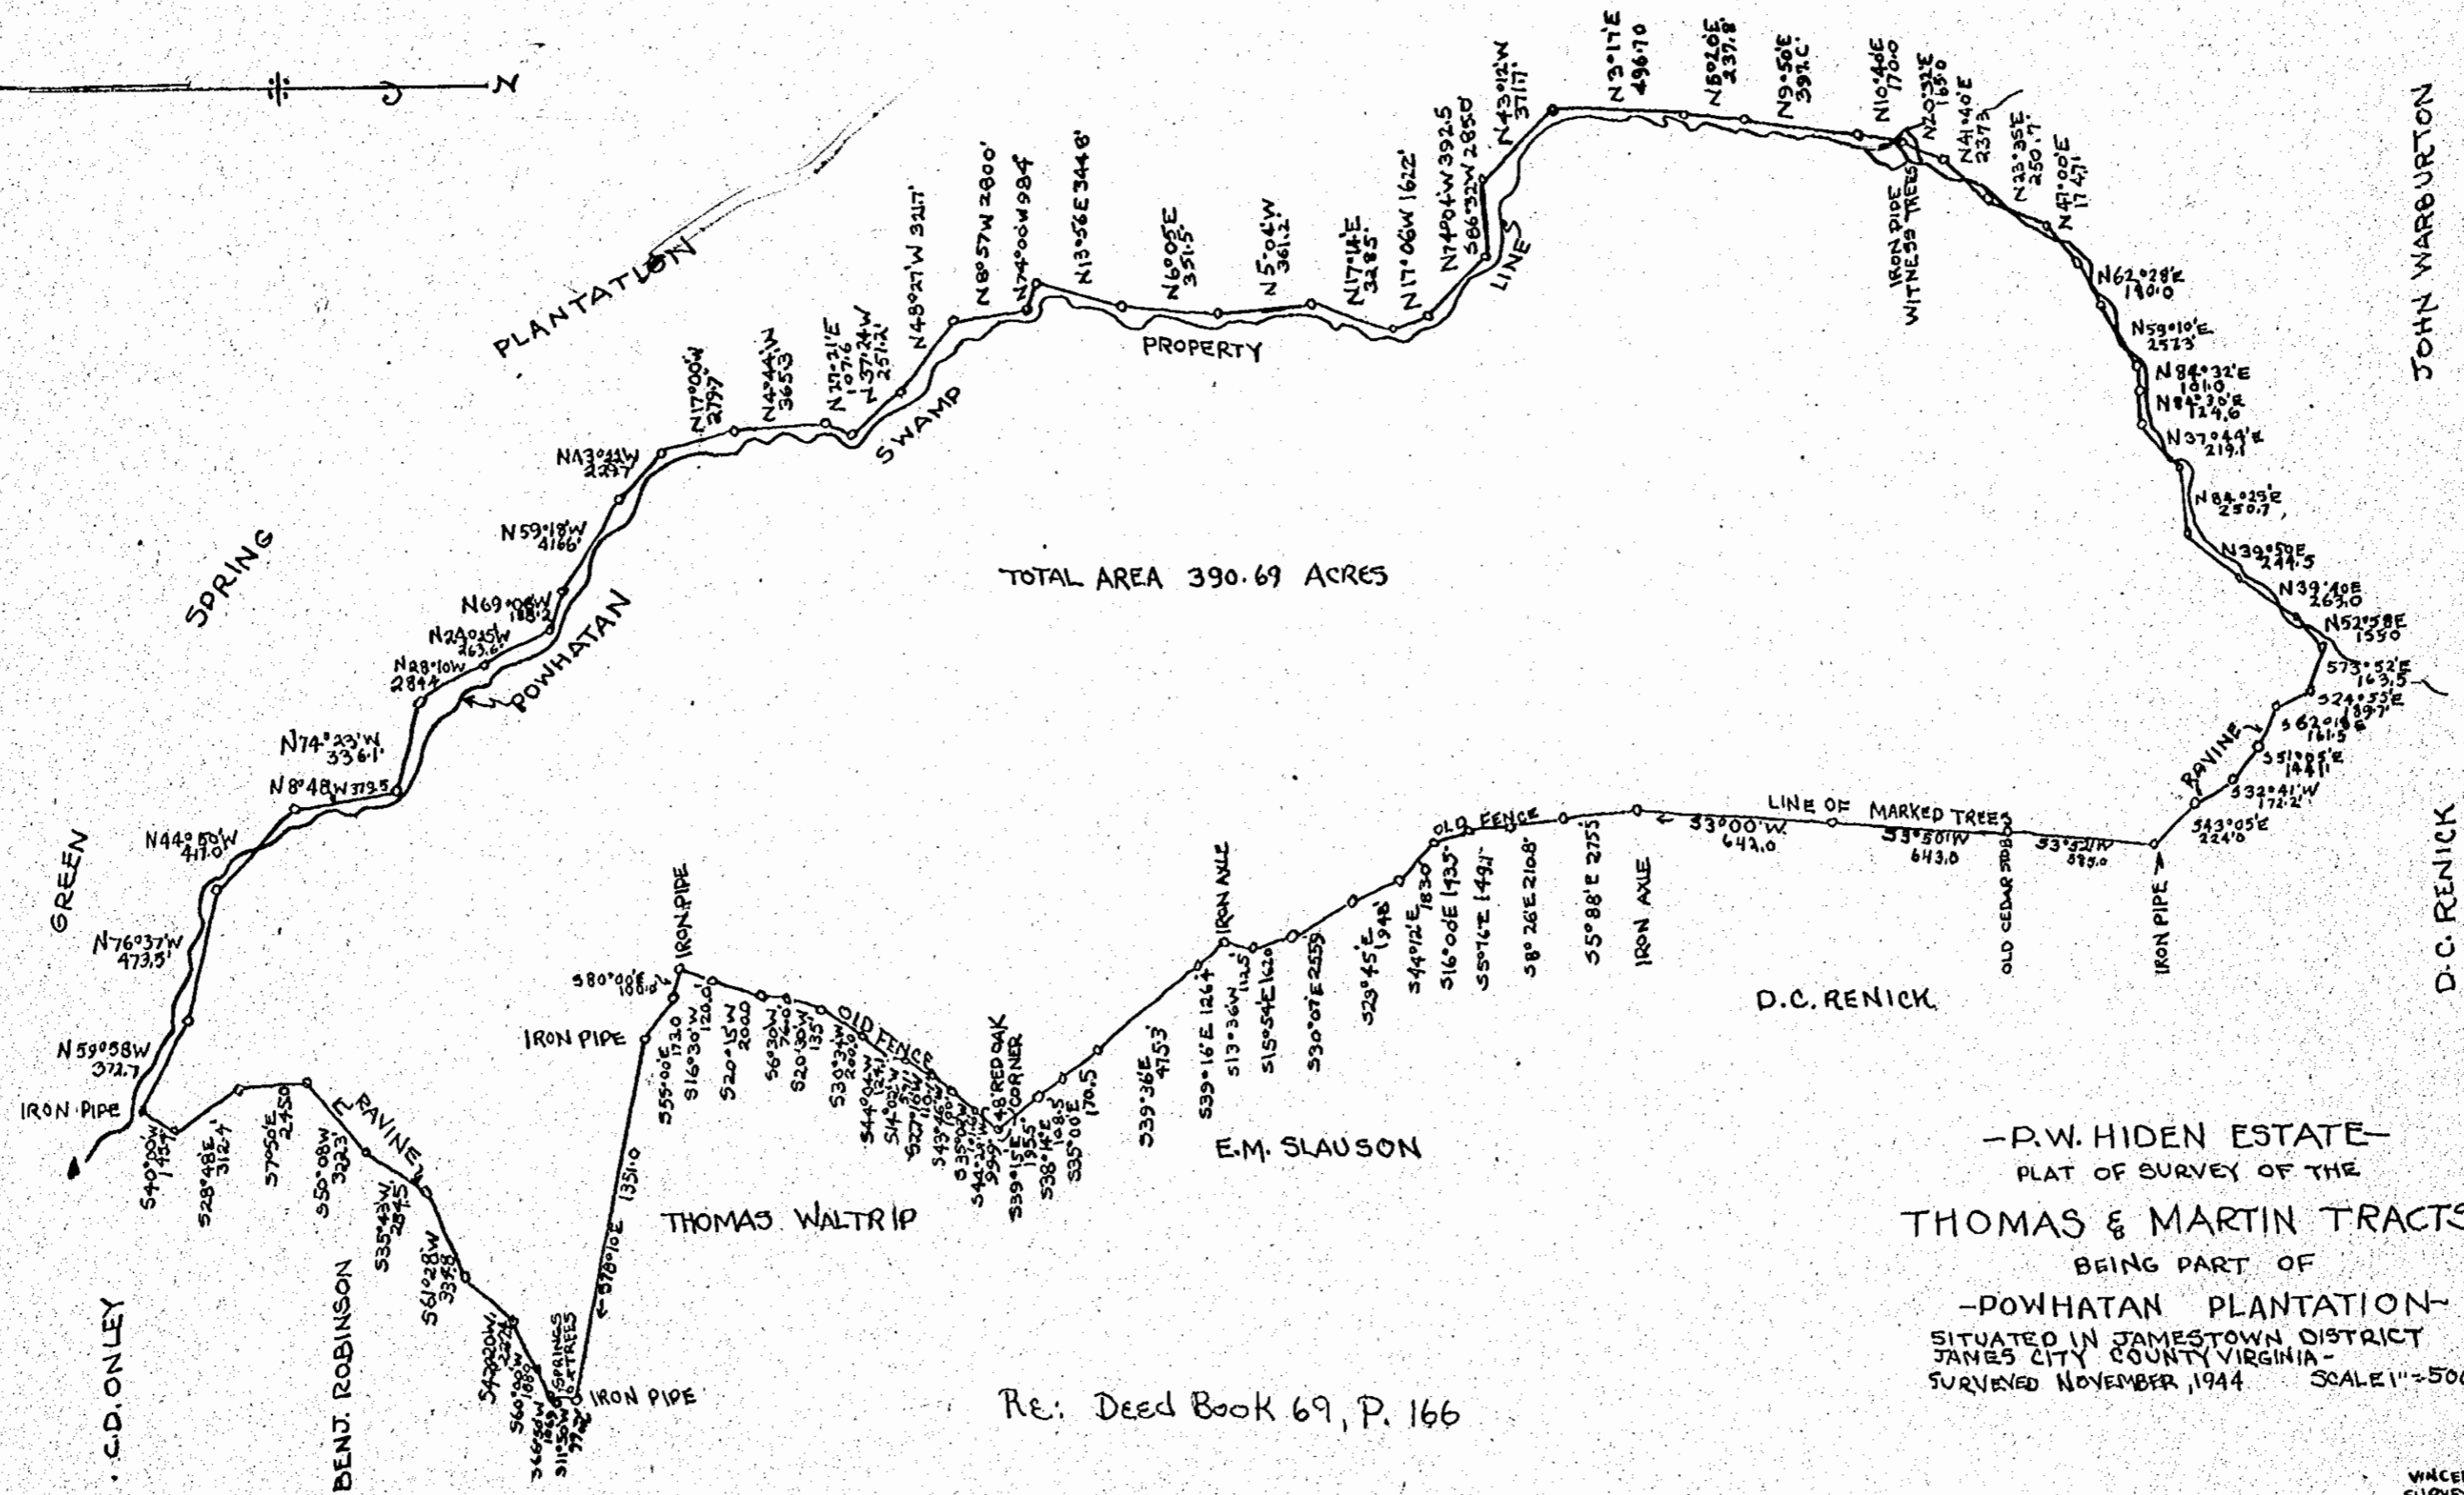

OK
[Signature]

TOTAL AREA 390.69 ACRES

-P.W. HIDDEN ESTATE-
 PLAT OF SURVEY OF THE
THOMAS & MARTIN TRACTS.
 BEING PART OF
 -POWHATAN PLANTATION-
 SITUATED IN JAMESTOWN DISTRICT
 JAMES CITY COUNTY VIRGINIA -
 SURVEYED NOVEMBER, 1944 SCALE 1"=500'

Re: Deed Book 69, P. 166

VINCENT D. McMANUS
 SURVEYING & MAPPING
 WILLIAMSBURG, VIRGINIA

Copied by I.C.