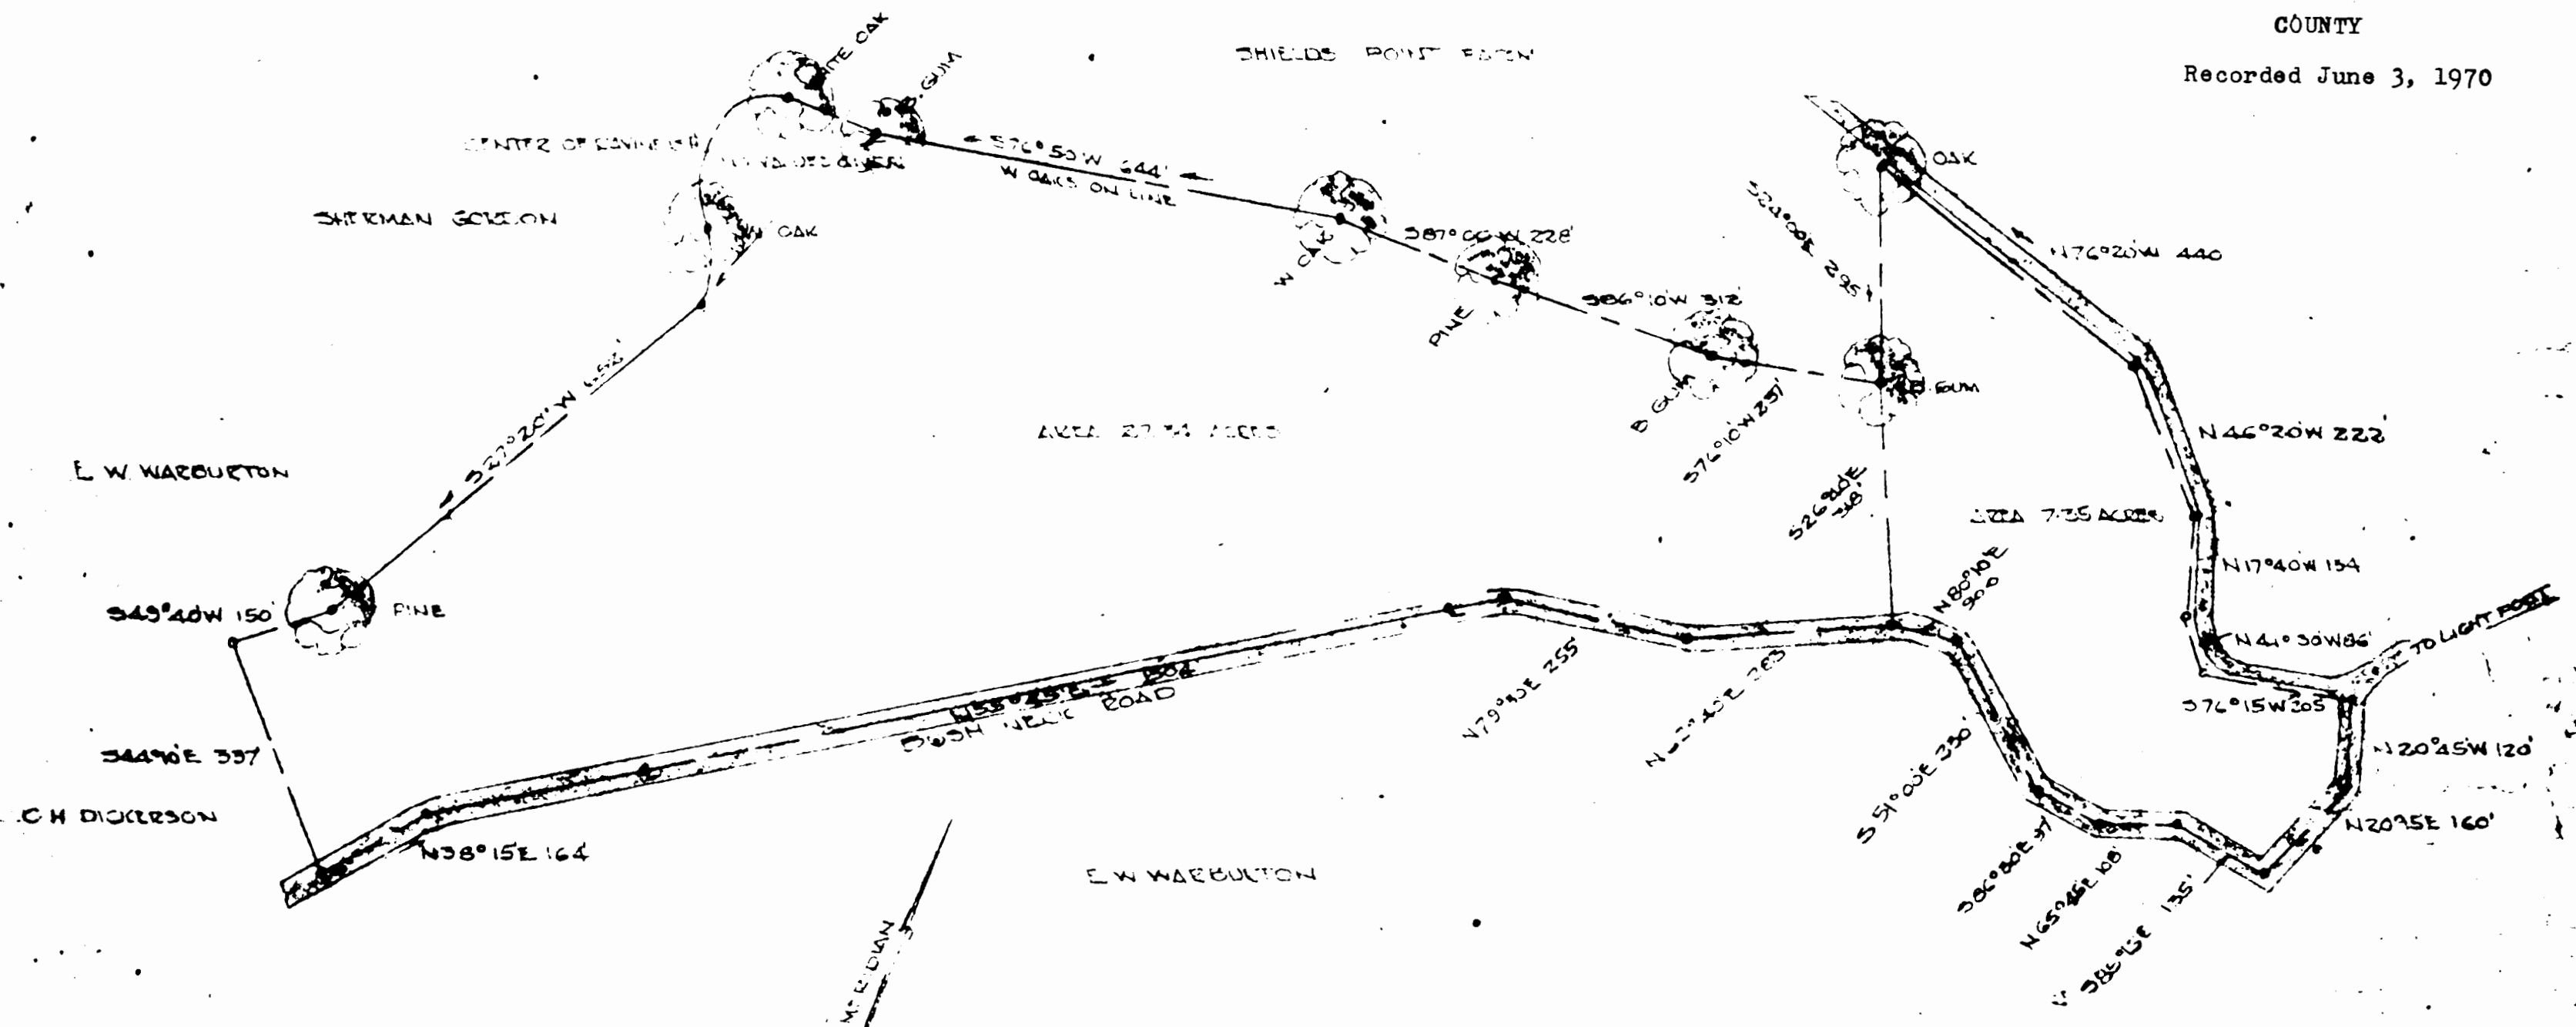

COUNTY

Recorded June 3, 1970

SHIELDS POINT FARM

DOMINICAN DIST JAMES CITY COUNTY VA  
 PLAT SHOWING RE-PLOTTING OF SUEVEY  
 BY A. B. EDMONDS C.E. 1903 OF RECORD IN  
 PLAT BOOK NO 3 PAGE ONE  
 VALUES SHOWN ON RECORD PLAT ARE IN  
 PLACES ILLEGIBLE ABOVE IS AN INTERPRETATION  
 KNOWN AS PART OF 'EYE PATCH' BALLOUT TRACT  
 DECEMBER 5, 1964 SCALE 1"=200'  
 PREPARED FOR T ROBERT VERMILION