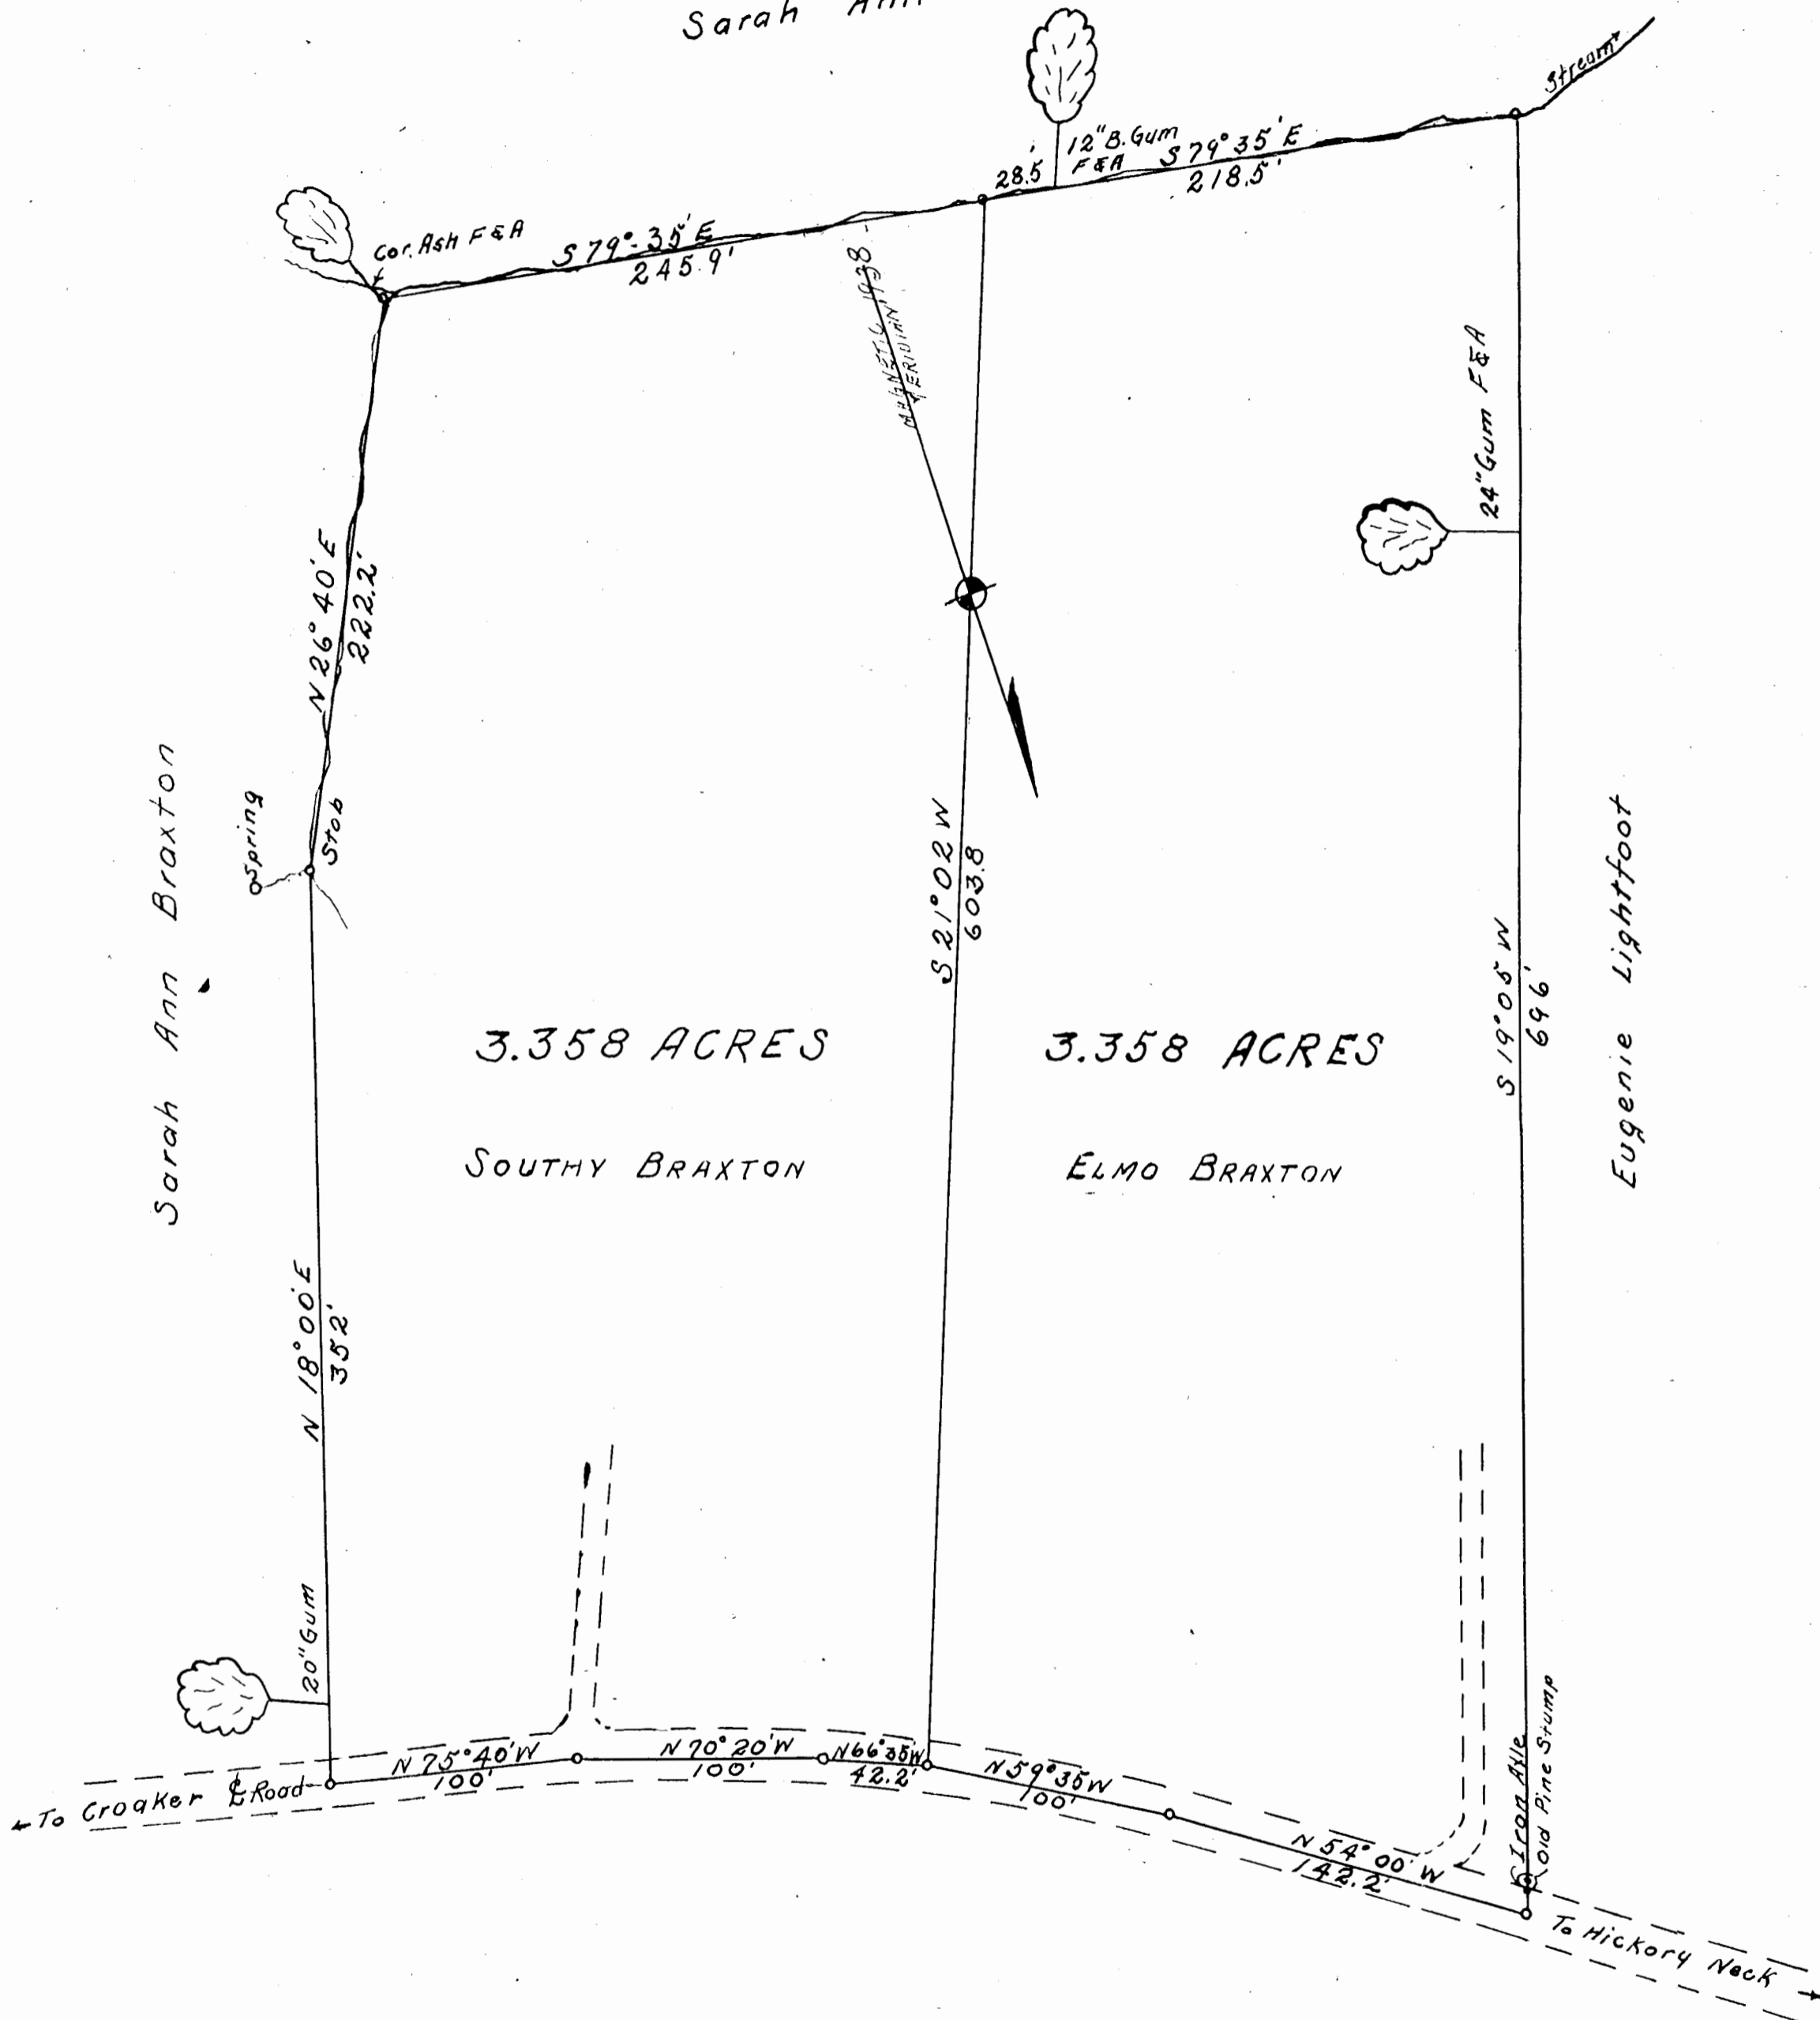

Sarah Ann Braxton

3.358 ACRES

SOUTHY BRAXTON

3.358 ACRES

ELMO BRAXTON

PLAT SHOWING DIVISION OF ELMO AND SOUTHY BRAXTON PROPERTY, SITUATED IN STONEHOUSE DISTRICT, JAMES CITY COUNTY, VA.
 SCALE 1" = 60 FT. SURVEYED July 30th Aug 1st 1938